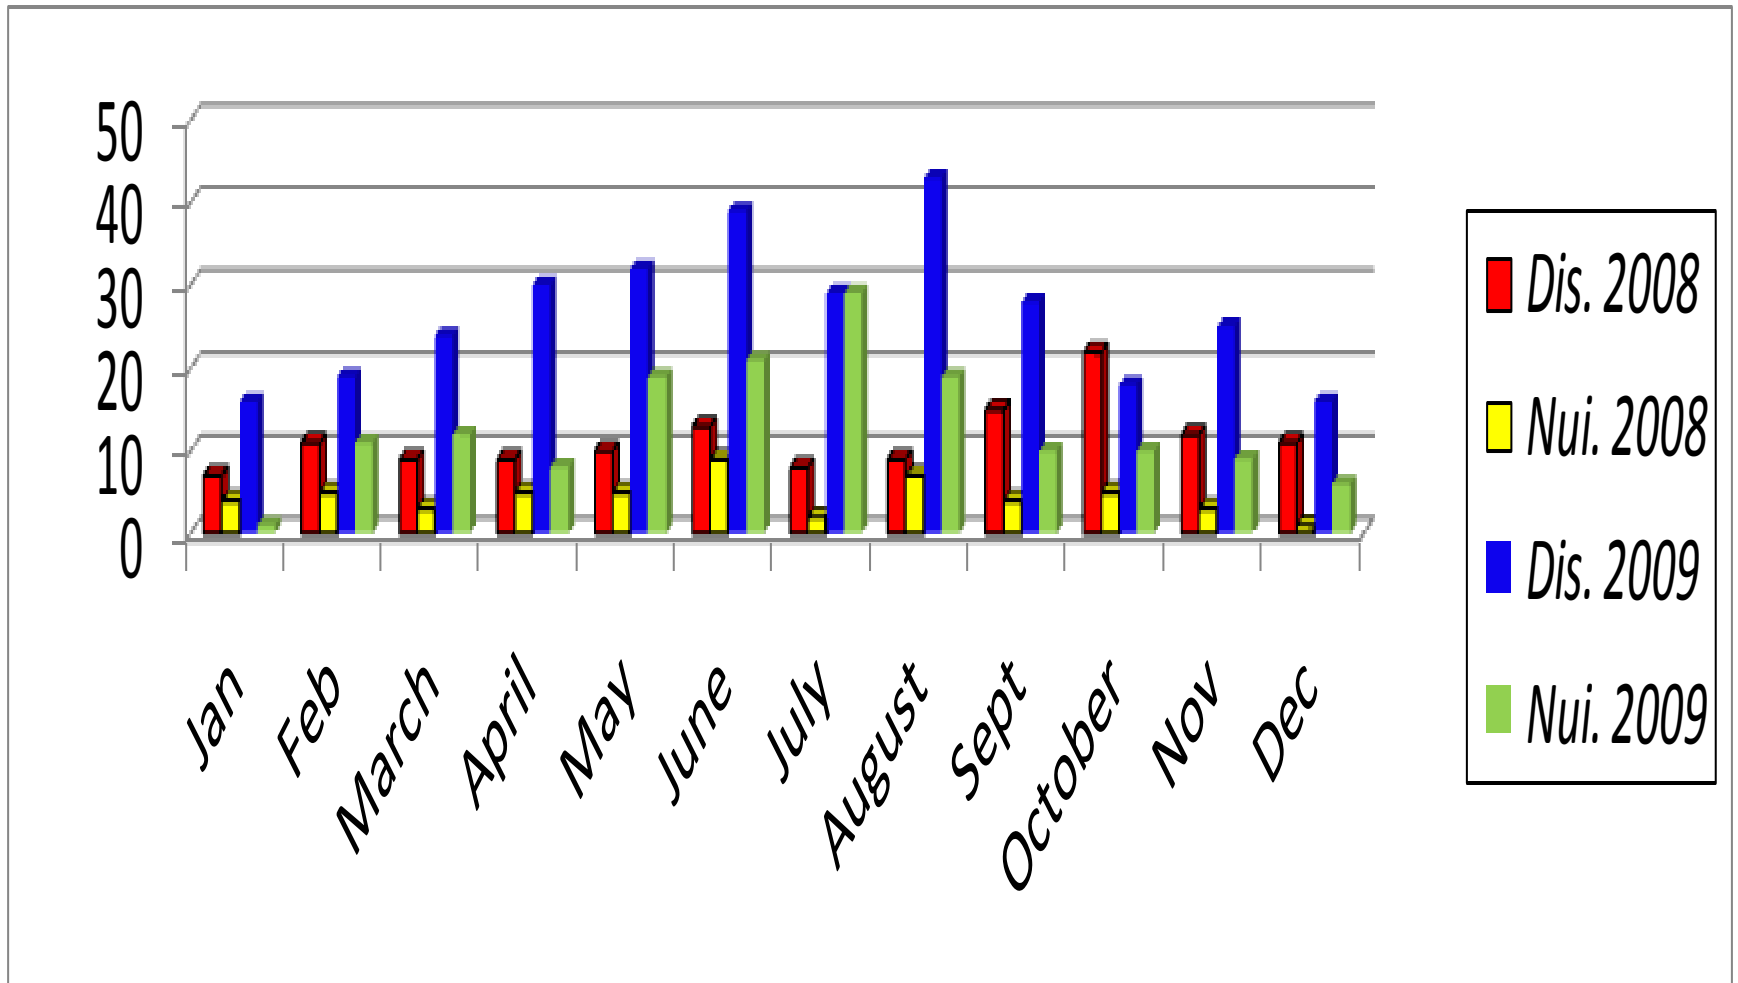

Owatonna Crime Data December 2009

Calls for Service

Origin of data "CAD"

2008 & 2009 includes total number of events

2007 only includes reports written

Traffic Stops

(Data collected from "TS" code)
Origin of data "CAD"

Citations

Origin of data "CAD"

2008 include LOGIS format as of June
2008 - 2009 include parking citations thru February
March thru December 2009 **DO NOT** include parking citations

Arrests

Origin of data "CAD"

Disorderly & Nuisance Calls 2008 – 2009

City of Owatonna Animal Control Calls

Origin of data "CAD"

2007 includes only calls received by Animal Control
2008 from May, includes animal calls received by the entire department

Part I Crimes

2007 - 2008 Year Totals

2009 Year to Date Totals

	2006 Totals	2007 Totals	2008 YTD	2009 YTD
Homicide	0	0	0	0
Rape	3	7	0	7
Robbery	4	7	1	3
Agg Assault	19	17	17	20
Burglary	135	164	79	81
Theft	499	502	432	352
Vehicle Theft	30	29	18	16
Arson	7	2	6	1