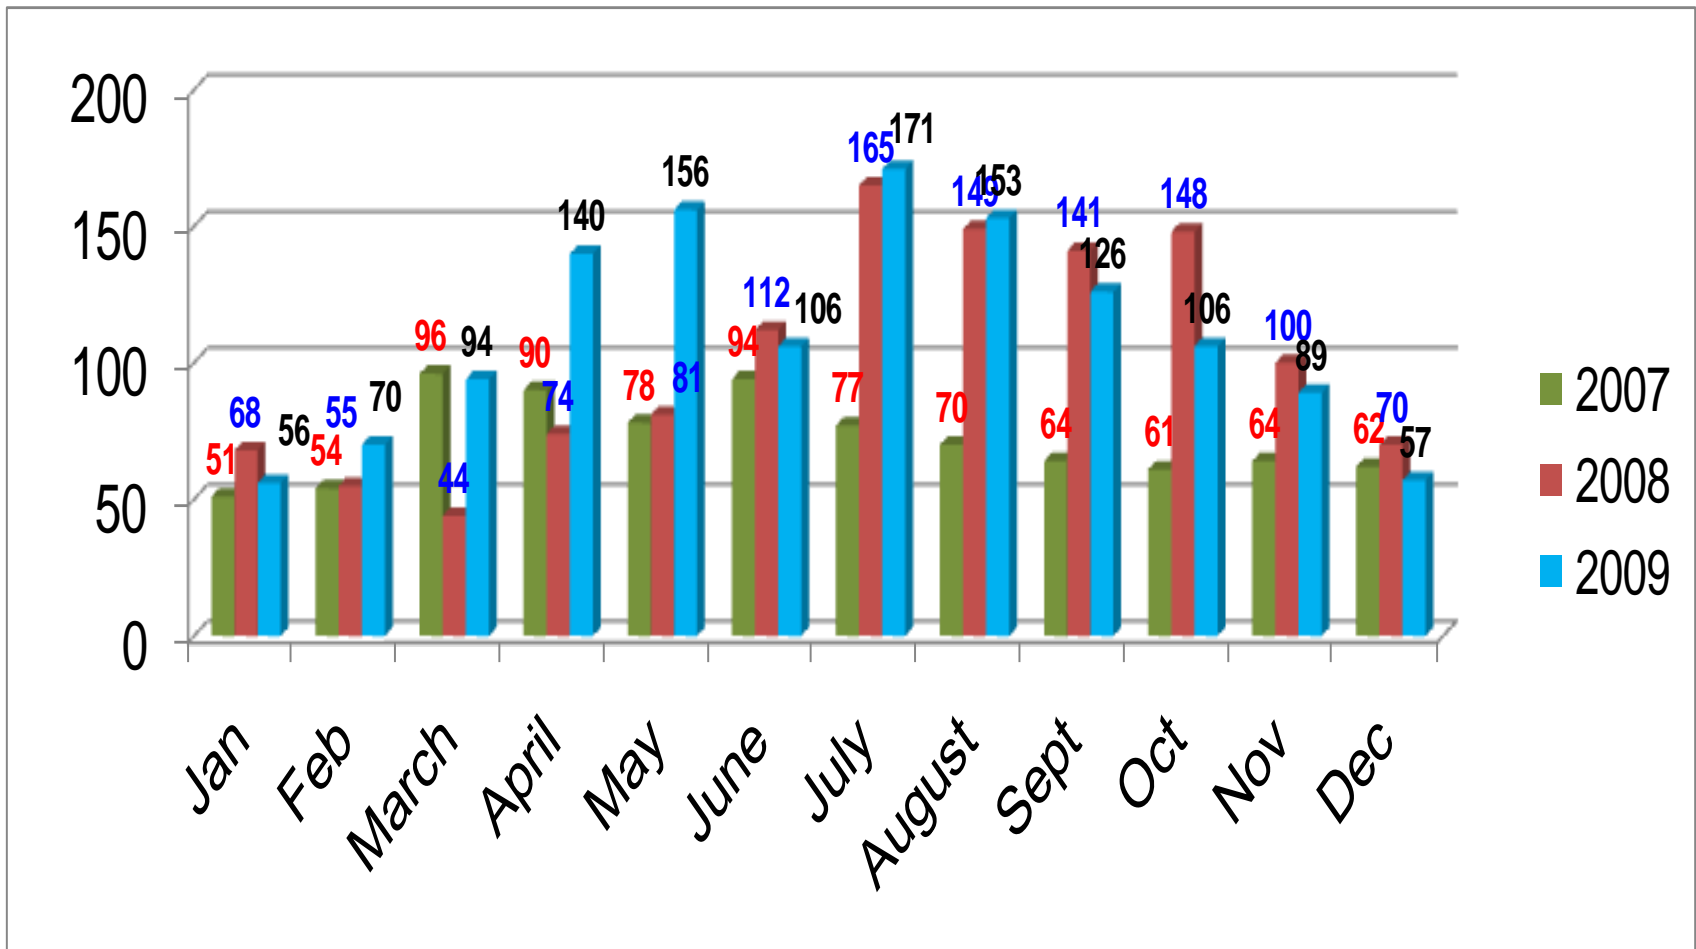

Owatonna Crime Data December 2009

Calls for Service

Origin of data "CAD"

2008 & 2009 includes total number of events

2007 only includes reports written

Traffic Stops

(Data collected from "TS" code)
Origin of data "CAD"

Citations

Origin of data "CAD"

2008 include LOGIS format as of June
2008 - 2009 include parking citations thru February
March thru December 2009 **DO NOT** include parking citations

Arrests

Origin of data "CAD"

Disorderly & Nuisance Calls 2008 – 2009

City of Owatonna Animal Control Calls

Origin of data "CAD"

2007 includes only calls received by Animal Control
2008 from May, includes animal calls received by the entire department

Part I Crimes

2007 - 2008 Year Totals

2009 Year to Date Totals

	2006 Totals	2007 Totals	2008 YTD	2009 YTD
Homicide	0	0	0	0
Rape	3	7	0	7
Robbery	4	7	1	3
Agg Assault	19	17	17	20
Burglary	135	164	79	81
Theft	499	502	432	352
Vehicle Theft	30	29	18	16
Arson	7	2	6	1