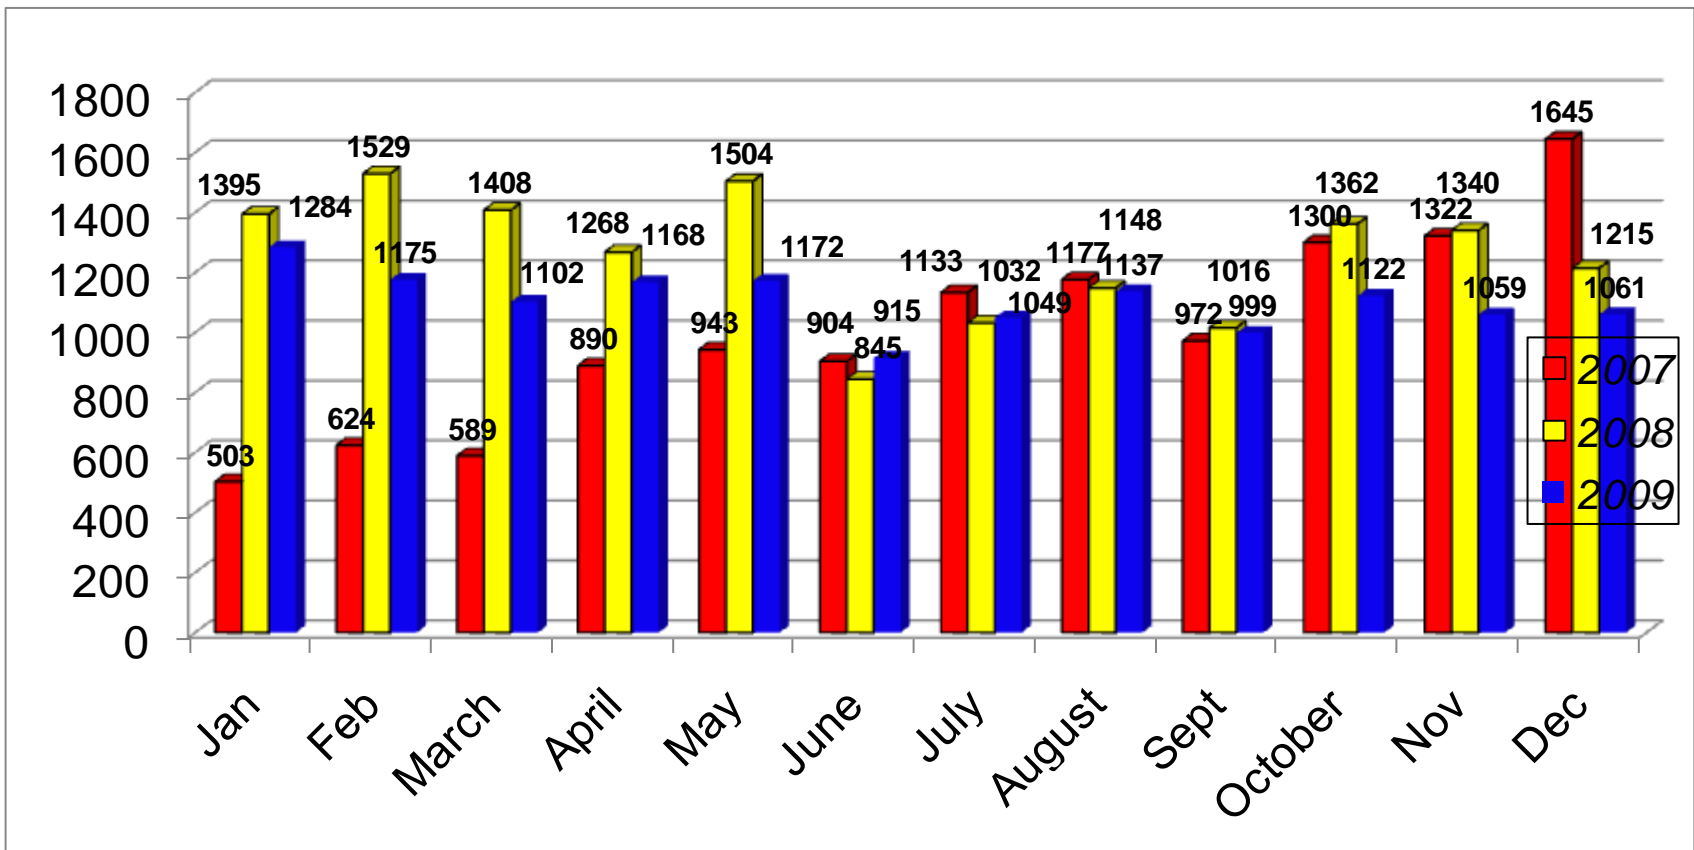

Owatonna Crime Data December 2009

Calls for Service

Origin of data "CAD"

2008 & 2009 includes total number of events

2007 only includes reports written

Traffic Stops

(Data collected from "TS" code)
Origin of data "CAD"

Citations

Origin of data "CAD"

2008 include LOGIS format as of June
2008 - 2009 include parking citations thru February
March thru December 2009 **DO NOT** include parking citations

Arrests

Origin of data "CAD"

Disorderly & Nuisance Calls 2008 – 2009

City of Owatonna Animal Control Calls

Origin of data "CAD"

2007 includes only calls received by Animal Control
2008 from May, includes animal calls received by the entire department

Part I Crimes

2007 - 2008 Year Totals

2009 Year to Date Totals

	2006 Totals	2007 Totals	2008 YTD	2009 YTD
Homicide	0	0	0	0
Rape	3	7	0	7
Robbery	4	7	1	3
Agg Assault	19	17	17	20
Burglary	135	164	79	81
Theft	499	502	432	352
Vehicle Theft	30	29	18	16
Arson	7	2	6	1