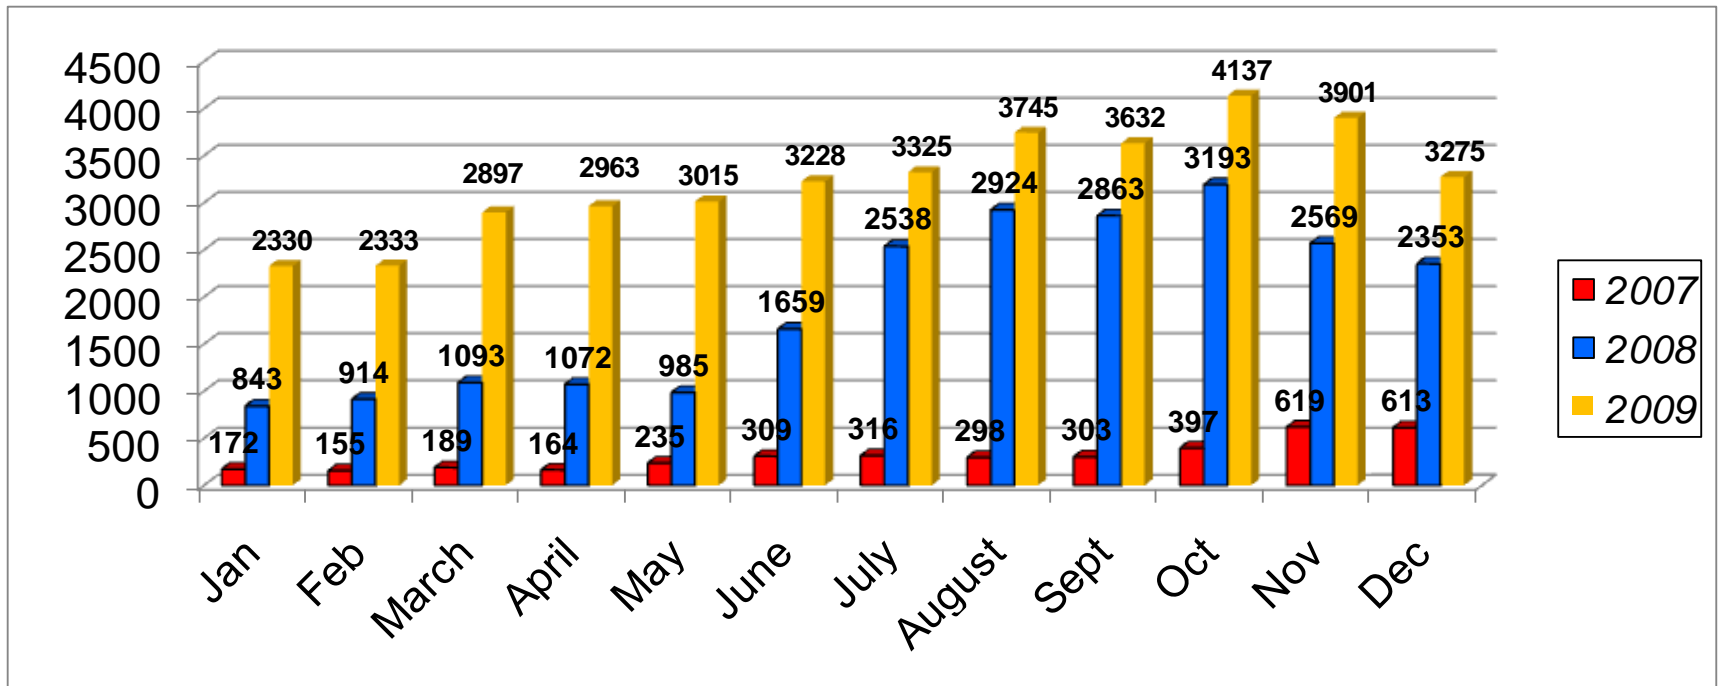

Owatonna Crime Data December 2009

Calls for Service

Origin of data "CAD"

2008 & 2009 includes total number of events

2007 only includes reports written

Traffic Stops

(Data collected from "TS" code)
Origin of data "CAD"

Citations

Origin of data "CAD"

2008 include LOGIS format as of June
2008 - 2009 include parking citations thru February
March thru December 2009 **DO NOT** include parking citations

Arrests

Origin of data "CAD"

Disorderly & Nuisance Calls 2008 – 2009

City of Owatonna Animal Control Calls

Origin of data "CAD"

2007 includes only calls received by Animal Control
2008 from May, includes animal calls received by the entire department

Part I Crimes

2007 - 2008 Year Totals

2009 Year to Date Totals

	2006 Totals	2007 Totals	2008 YTD	2009 YTD
Homicide	0	0	0	0
Rape	3	7	0	7
Robbery	4	7	1	3
Agg Assault	19	17	17	20
Burglary	135	164	79	81
Theft	499	502	432	352
Vehicle Theft	30	29	18	16
Arson	7	2	6	1