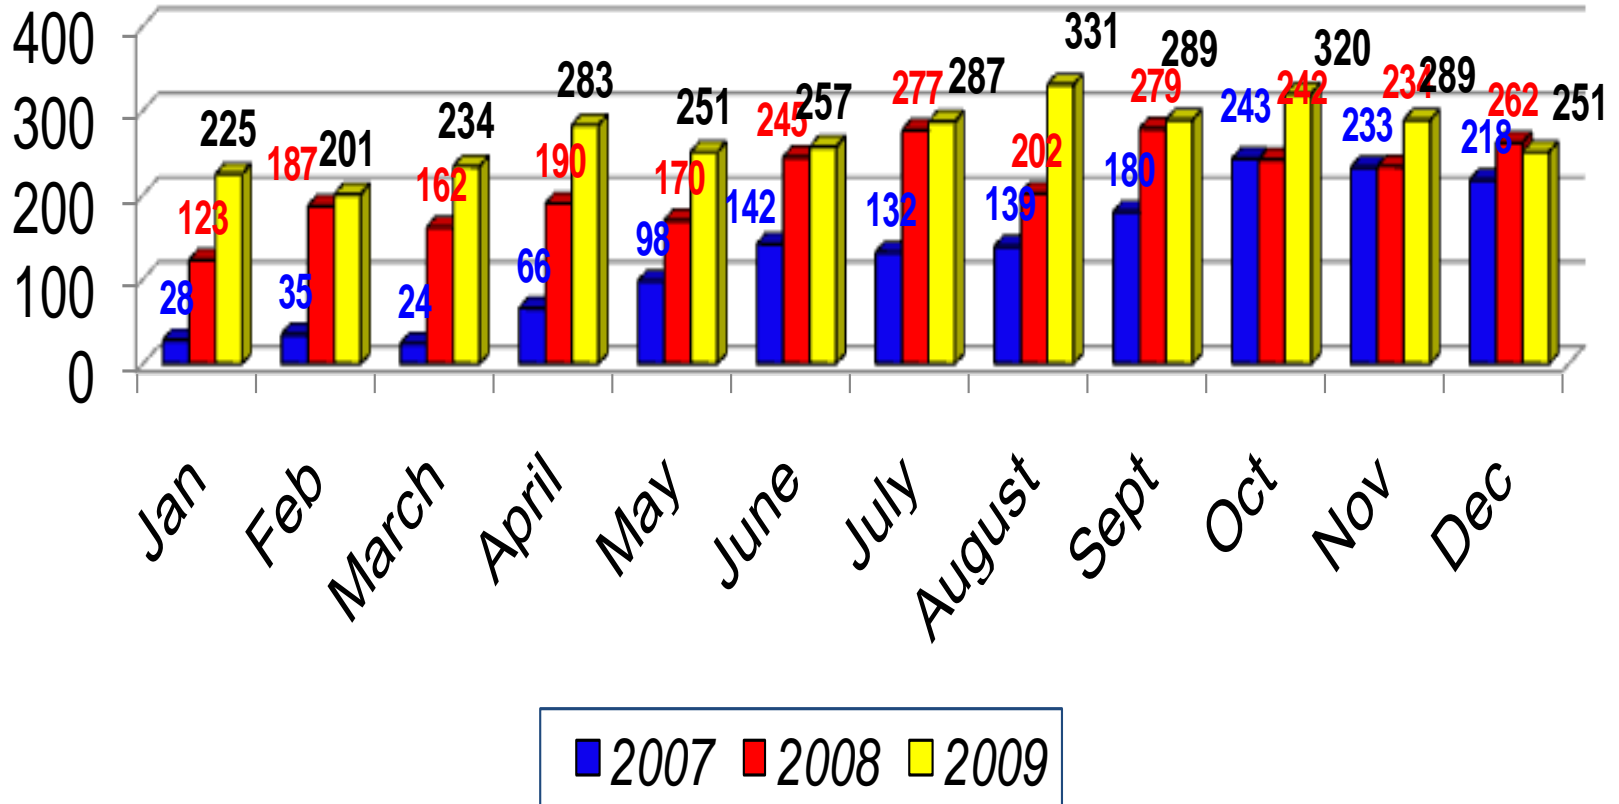

Owatonna Crime Data December 2009

Calls for Service

Origin of data "CAD"

2008 & 2009 includes total number of events

2007 only includes reports written

Traffic Stops

(Data collected from "TS" code)
Origin of data "CAD"

Citations

Origin of data "CAD"

2008 include LOGIS format as of June
2008 - 2009 include parking citations thru February
March thru December 2009 **DO NOT** include parking citations

Arrests

Origin of data "CAD"

Disorderly & Nuisance Calls 2008 – 2009

City of Owatonna Animal Control Calls

Origin of data "CAD"

2007 includes only calls received by Animal Control
2008 from May, includes animal calls received by the entire department

Part I Crimes

2007 - 2008 Year Totals

2009 Year to Date Totals

	2006 Totals	2007 Totals	2008 YTD	2009 YTD
Homicide	0	0	0	0
Rape	3	7	0	7
Robbery	4	7	1	3
Agg Assault	19	17	17	20
Burglary	135	164	79	81
Theft	499	502	432	352
Vehicle Theft	30	29	18	16
Arson	7	2	6	1