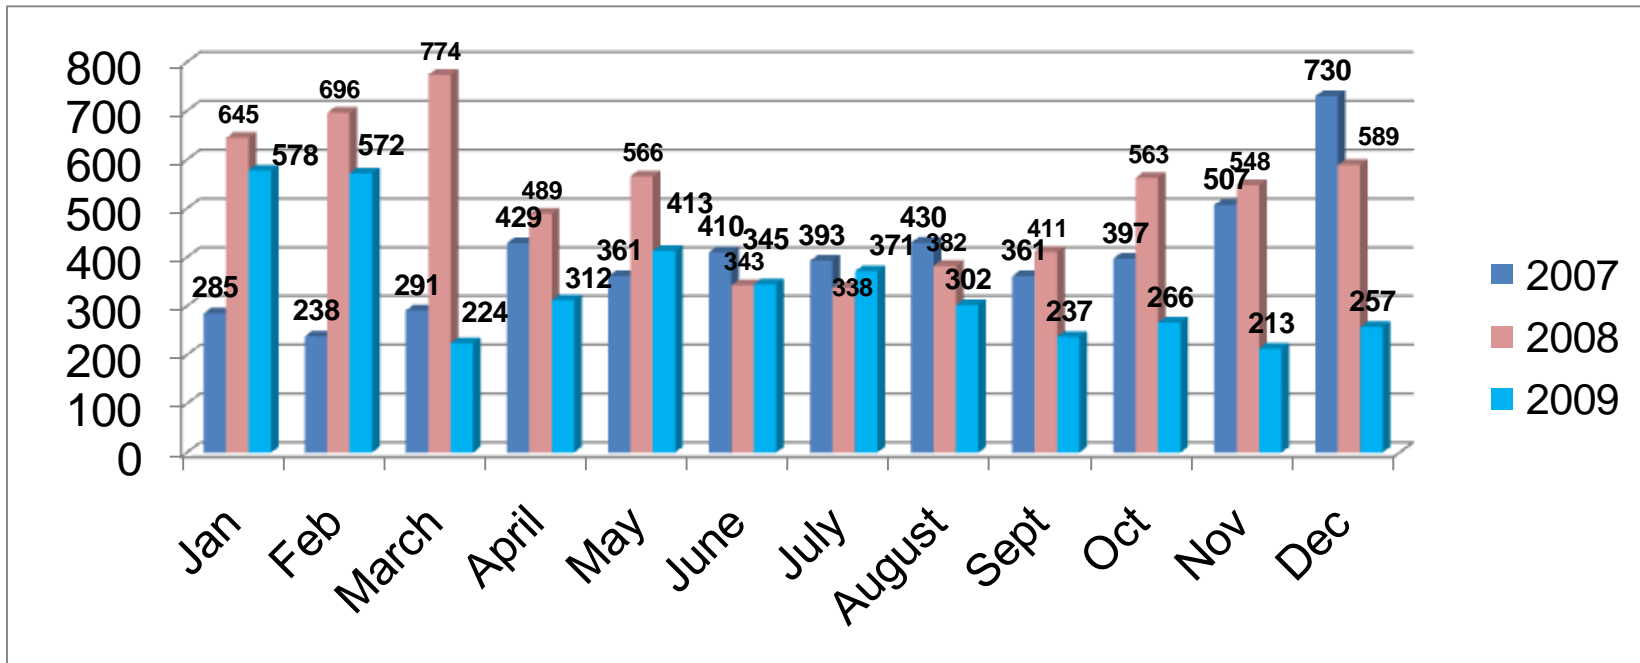

Owatonna Crime Data December 2009

Calls for Service

Origin of data "CAD"

2008 & 2009 includes total number of events

2007 only includes reports written

Traffic Stops

(Data collected from "TS" code)
Origin of data "CAD"

Citations

Origin of data "CAD"

2008 include LOGIS format as of June
2008 - 2009 include parking citations thru February
March thru December 2009 **DO NOT** include parking citations

Arrests

Origin of data "CAD"

Disorderly & Nuisance Calls 2008 – 2009

City of Owatonna Animal Control Calls

Origin of data "CAD"

2007 includes only calls received by Animal Control
2008 from May, includes animal calls received by the entire department

Part I Crimes

2007 - 2008 Year Totals

2009 Year to Date Totals

	2006 Totals	2007 Totals	2008 YTD	2009 YTD
Homicide	0	0	0	0
Rape	3	7	0	7
Robbery	4	7	1	3
Agg Assault	19	17	17	20
Burglary	135	164	79	81
Theft	499	502	432	352
Vehicle Theft	30	29	18	16
Arson	7	2	6	1