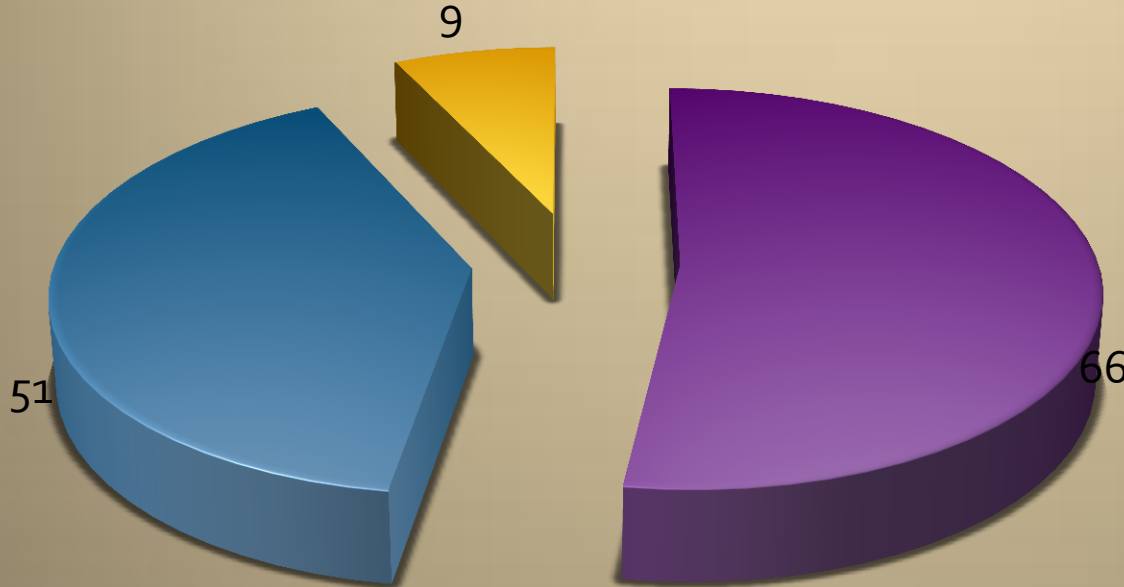

Arrests

December 2010 Arrests

- **Warrant Arrests:**
  More than 1 officer may get credit for a warrant arrest
- **Adult Arrests:**
  Only the primary officer (as recorded in LOGIS) gets credit for the arrest
- **Juvenile Arrests:**
  Only the primary officer (as recorded in LOGIS) gets credit for the arrest

Part I Crimes

	2007	2008	2009	2010
Homicide	0	0	0	0
Rape	7	0	7	4
Robbery	7	1	3	4
Aggravated Assault	17	17	20	28
Burglary	164	79	81	75
Theft	502	432	352	379
Vehicle Theft	29	18	16	20
Arson	2	6	1	1