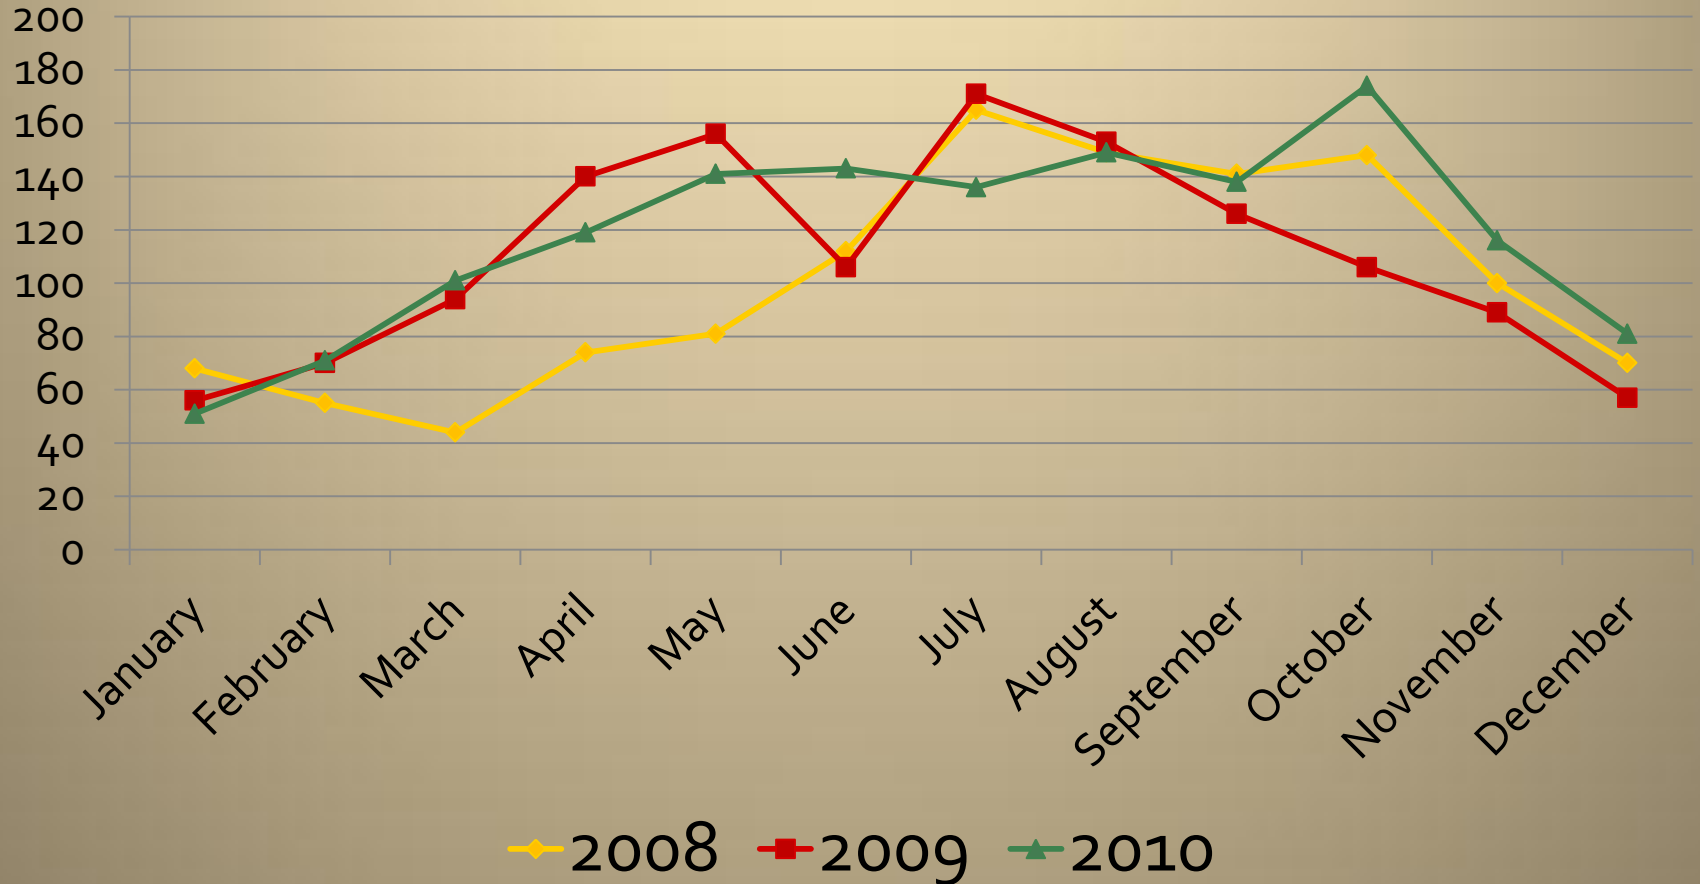

Owatonna Crime Data December 2010

Total Events

Traffic Stops

	Jan	Feb	Mar	April	May	June	July	Aug	Sept	Oct	Nov	Dec
2008	1395	1529	1408	1268	1504	845	1032	1148	1016	1362	1340	1215
2009	1284	1175	1102	1168	1172	915	1049	1137	999	1122	1059	1061
2010	1053	939	1298	1319	1299	1419	1498	1342	1187	1221	913	714

DISORDERLY VIOLATIONS

2008 2009 2010

NUISANCE VIOLATIONS

2008 2009 2010

Animal Control Calls

Total Animal Calls: 1207 1324 1420 (through 12/31/2010)

Two Year Comparison

	Calls		Reports		DWI		Warnings		Citations	
	2010	2009	2010	2009	2010	2009	2010	2009	2010	2009
Oct	3,406	4,137	336	296	15	9	642	527	291	266
Nov	3,053	3,901	239	300	5	18	444	458	197	213
Dec	2,814	3,275	296	336	13	21	378	509	154	257
4th QTR Totals	9,273	11,313	871	932	33	48	1,464	1,494	642	736