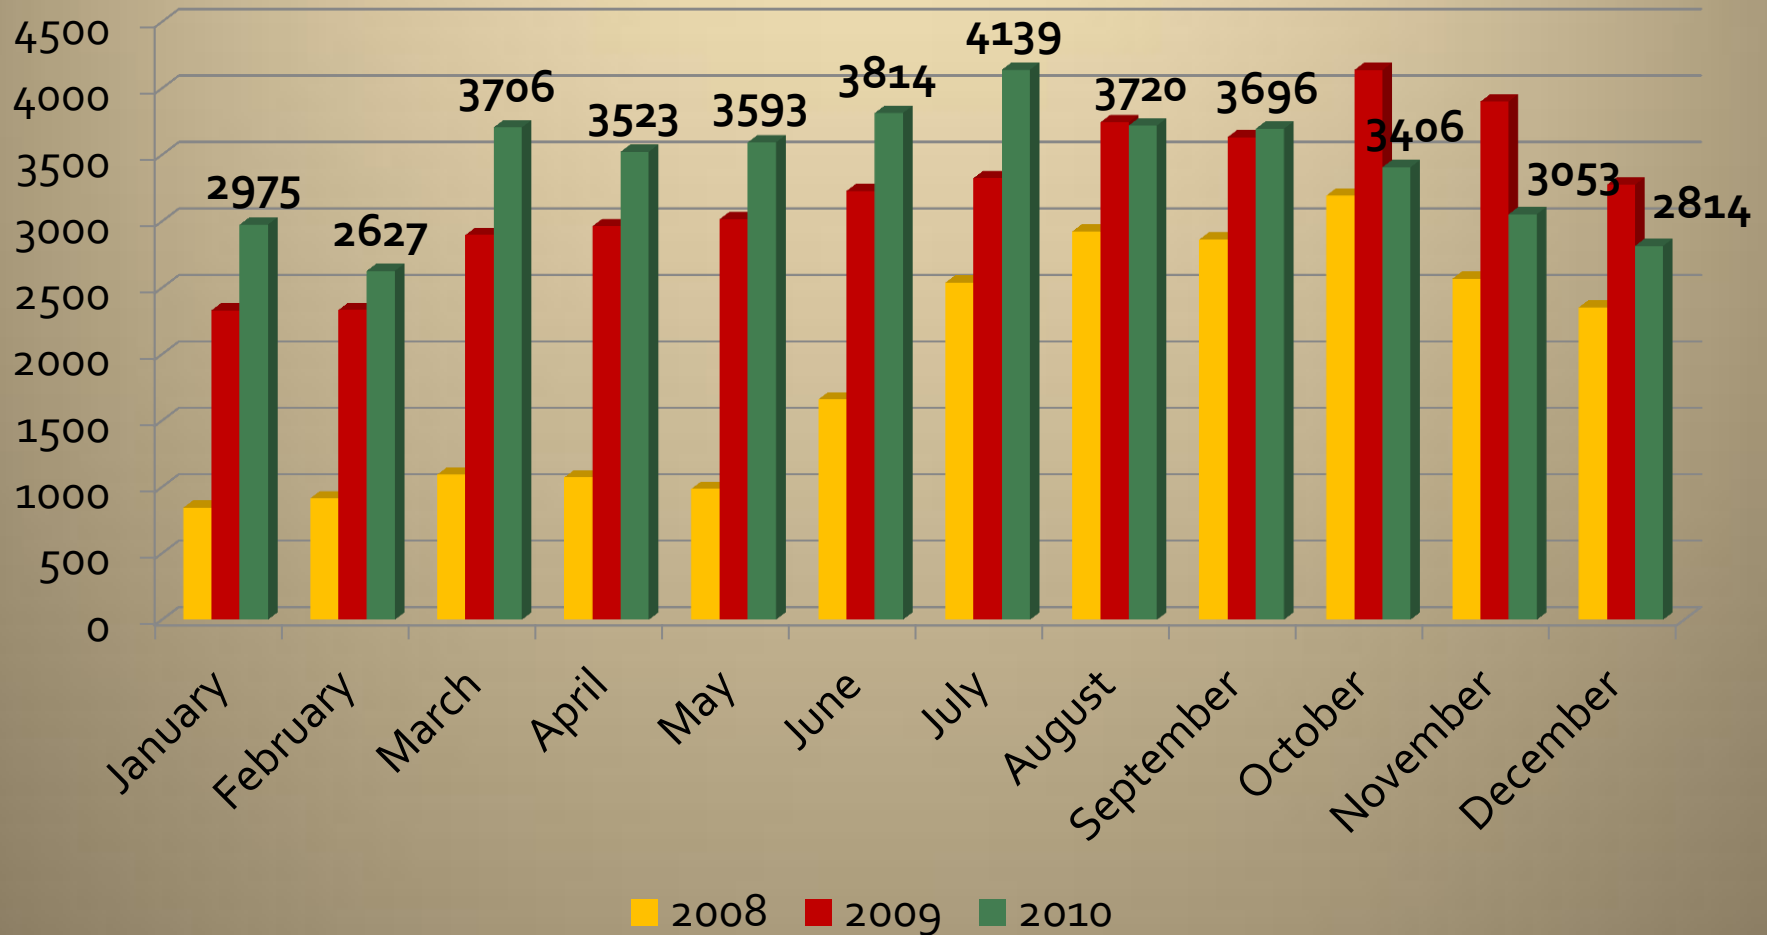

Owatonna Crime Data December 2010

Total Events

Traffic Stops

	Jan	Feb	Mar	April	May	June	July	Aug	Sept	Oct	Nov	Dec
2008	1395	1529	1408	1268	1504	845	1032	1148	1016	1362	1340	1215
2009	1284	1175	1102	1168	1172	915	1049	1137	999	1122	1059	1061
2010	1053	939	1298	1319	1299	1419	1498	1342	1187	1221	913	714

Citations & Warnings

Arrests

December 2010 Arrests

- **Warrant Arrests:**
More than 1 officer may get credit for a warrant arrest
- **Adult Arrests:**
Only the primary officer (as recorded in LOGIS) gets credit for the arrest
- **Juvenile Arrests:**
Only the primary officer (as recorded in LOGIS) gets credit for the arrest

Part I Crimes

	2007	2008	2009	2010
Homicide	0	0	0	0
Rape	7	0	7	4
Robbery	7	1	3	4
Aggravated Assault	17	17	20	28
Burglary	164	79	81	75
Theft	502	432	352	379
Vehicle Theft	29	18	16	20
Arson	2	6	1	1

Disorderly & Nuisance Violations

DISORDERLY VIOLATIONS

2008 2009 2010

NUISANCE VIOLATIONS

2008 2009 2010

Animal Control Calls

Total Animal Calls: 1207 1324 1420 (through 12/31/2010)

Two Year Comparison

	Calls		Reports		DWI		Warnings		Citations	
	2010	2009	2010	2009	2010	2009	2010	2009	2010	2009
Oct	3,406	4,137	336	296	15	9	642	527	291	266
Nov	3,053	3,901	239	300	5	18	444	458	197	213
Dec	2,814	3,275	296	336	13	21	378	509	154	257
4th QTR Totals	9,273	11,313	871	932	33	48	1,464	1,494	642	736