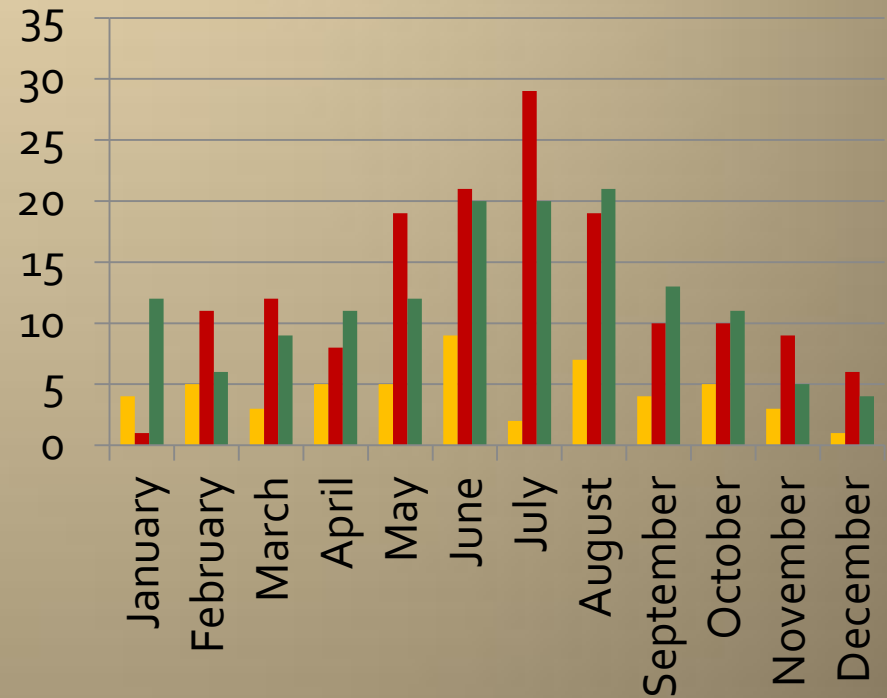

Owatonna Crime Data December 2010

Total Events

Traffic Stops

	Jan	Feb	Mar	April	May	June	July	Aug	Sept	Oct	Nov	Dec
2008	1395	1529	1408	1268	1504	845	1032	1148	1016	1362	1340	1215
2009	1284	1175	1102	1168	1172	915	1049	1137	999	1122	1059	1061
2010	1053	939	1298	1319	1299	1419	1498	1342	1187	1221	913	714

Part I Crimes

	2007	2008	2009	2010
Homicide	0	0	0	0
Rape	7	0	7	4
Robbery	7	1	3	4
Aggravated Assault	17	17	20	28
Burglary	164	79	81	75
Theft	502	432	352	379
Vehicle Theft	29	18	16	20
Arson	2	6	1	1

Disorderly & Nuisance Violations

DISORDERLY VIOLATIONS

2008 2009 2010

NUISANCE VIOLATIONS

2008 2009 2010

Animal Control Calls

Total Animal Calls: 1207 1324 1420 (through 12/31/2010)

Two Year Comparison

	Calls		Reports		DWI		Warnings		Citations	
	2010	2009	2010	2009	2010	2009	2010	2009	2010	2009
Oct	3,406	4,137	336	296	15	9	642	527	291	266
Nov	3,053	3,901	239	300	5	18	444	458	197	213
Dec	2,814	3,275	296	336	13	21	378	509	154	257
4th QTR Totals	9,273	11,313	871	932	33	48	1,464	1,494	642	736