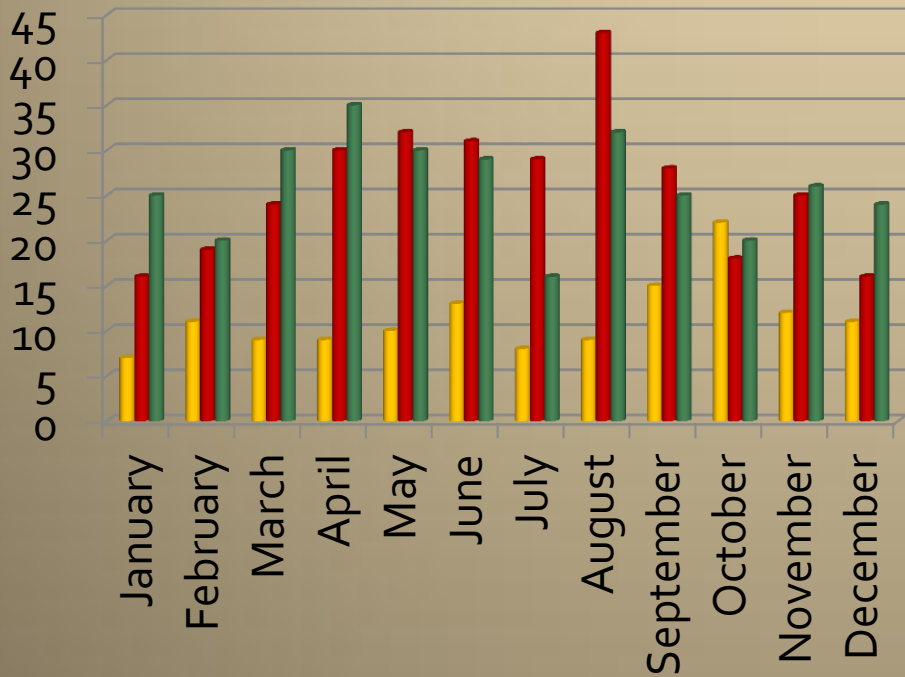

Owatonna Crime Data December 2010

Total Events

Traffic Stops

	Jan	Feb	Mar	April	May	June	July	Aug	Sept	Oct	Nov	Dec
2008	1395	1529	1408	1268	1504	845	1032	1148	1016	1362	1340	1215
2009	1284	1175	1102	1168	1172	915	1049	1137	999	1122	1059	1061
2010	1053	939	1298	1319	1299	1419	1498	1342	1187	1221	913	714

Citations & Warnings

Arrests

December 2010 Arrests

- **Warrant Arrests:**
More than 1 officer may get credit for a warrant arrest
- **Adult Arrests:**
Only the primary officer (as recorded in LOGIS) gets credit for the arrest
- **Juvenile Arrests:**
Only the primary officer (as recorded in LOGIS) gets credit for the arrest

Part I Crimes

	2007	2008	2009	2010
Homicide	0	0	0	0
Rape	7	0	7	4
Robbery	7	1	3	4
Aggravated Assault	17	17	20	28
Burglary	164	79	81	75
Theft	502	432	352	379
Vehicle Theft	29	18	16	20
Arson	2	6	1	1

Disorderly & Nuisance Violations

DISORDERLY VIOLATIONS

2008 2009 2010

NUISANCE VIOLATIONS

2008 2009 2010

Animal Control Calls

Total Animal Calls: 1207 1324 1420 (through 12/31/2010)

Two Year Comparison

	Calls		Reports		DWI		Warnings		Citations	
	2010	2009	2010	2009	2010	2009	2010	2009	2010	2009
Oct	3,406	4,137	336	296	15	9	642	527	291	266
Nov	3,053	3,901	239	300	5	18	444	458	197	213
Dec	2,814	3,275	296	336	13	21	378	509	154	257
4th QTR Totals	9,273	11,313	871	932	33	48	1,464	1,494	642	736