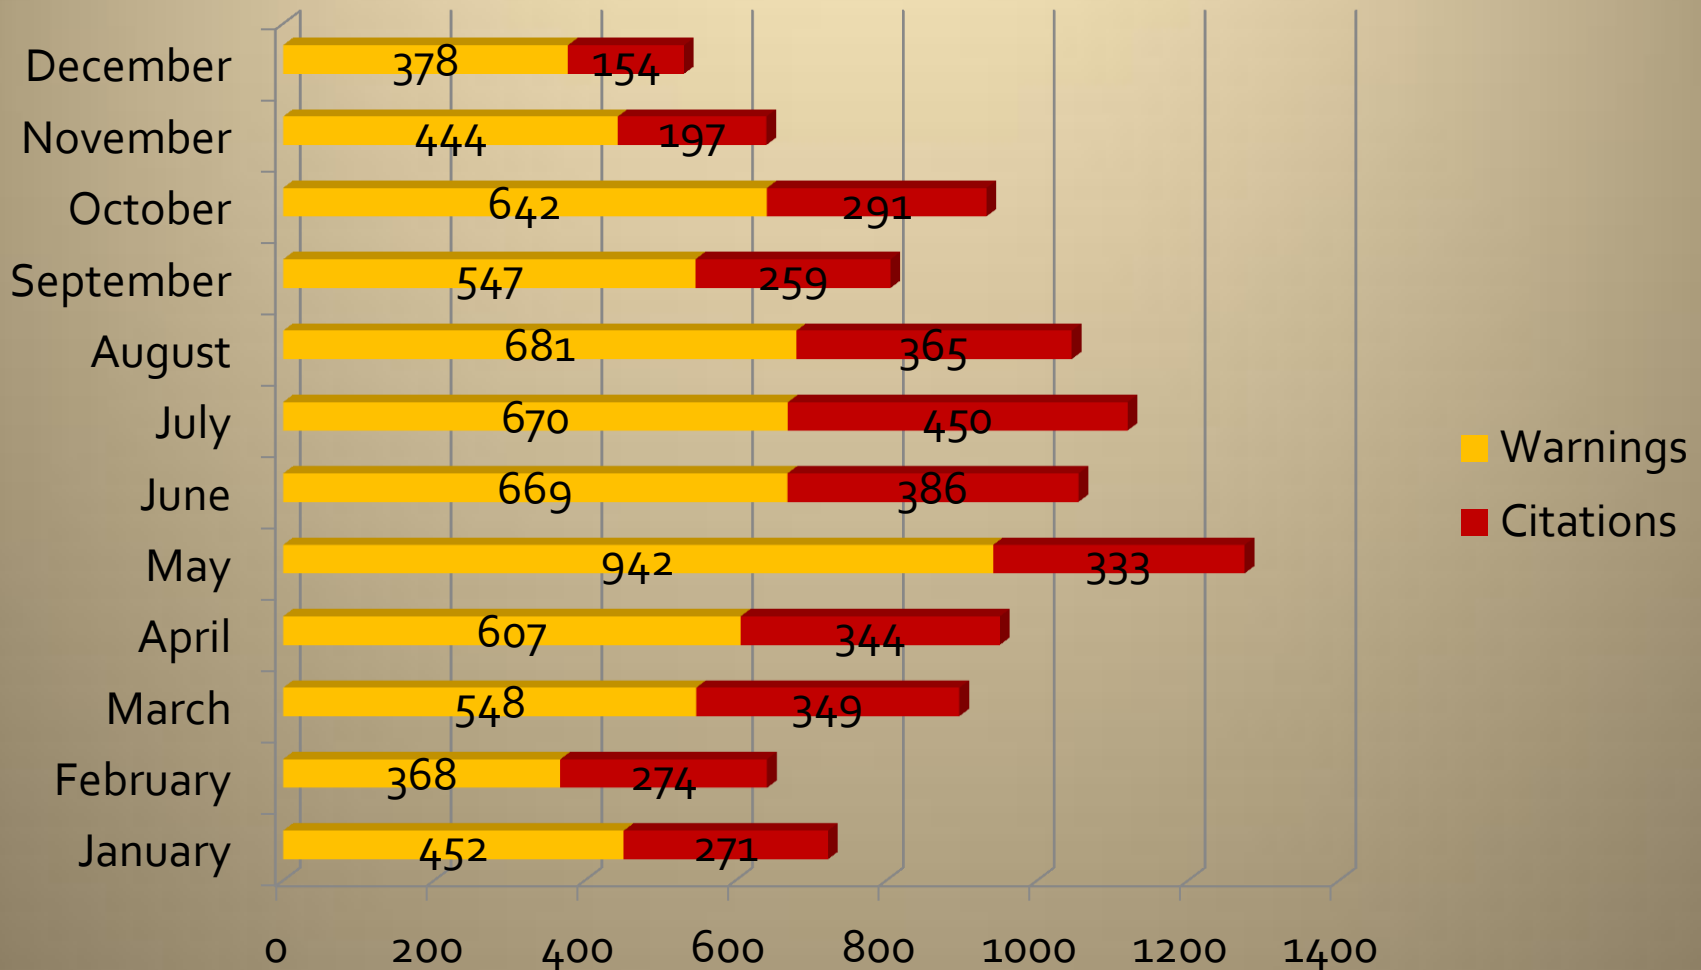

Owatonna Crime Data December 2010

Total Events

Traffic Stops

	Jan	Feb	Mar	April	May	June	July	Aug	Sept	Oct	Nov	Dec
2008	1395	1529	1408	1268	1504	845	1032	1148	1016	1362	1340	1215
2009	1284	1175	1102	1168	1172	915	1049	1137	999	1122	1059	1061
2010	1053	939	1298	1319	1299	1419	1498	1342	1187	1221	913	714

Citations & Warnings

Arrests

December 2010 Arrests

- **Warrant Arrests:**
More than 1 officer may get credit for a warrant arrest
- **Adult Arrests:**
Only the primary officer (as recorded in LOGIS) gets credit for the arrest
- **Juvenile Arrests:**
Only the primary officer (as recorded in LOGIS) gets credit for the arrest

Part I Crimes

	2007	2008	2009	2010
Homicide	0	0	0	0
Rape	7	0	7	4
Robbery	7	1	3	4
Aggravated Assault	17	17	20	28
Burglary	164	79	81	75
Theft	502	432	352	379
Vehicle Theft	29	18	16	20
Arson	2	6	1	1

Disorderly & Nuisance Violations

DISORDERLY VIOLATIONS

2008 2009 2010

NUISANCE VIOLATIONS

2008 2009 2010

Animal Control Calls

Total Animal Calls: 1207 1324 1420 (through 12/31/2010)

Two Year Comparison

	Calls		Reports		DWI		Warnings		Citations	
	2010	2009	2010	2009	2010	2009	2010	2009	2010	2009
Oct	3,406	4,137	336	296	15	9	642	527	291	266
Nov	3,053	3,901	239	300	5	18	444	458	197	213
Dec	2,814	3,275	296	336	13	21	378	509	154	257
4th QTR Totals	9,273	11,313	871	932	33	48	1,464	1,494	642	736