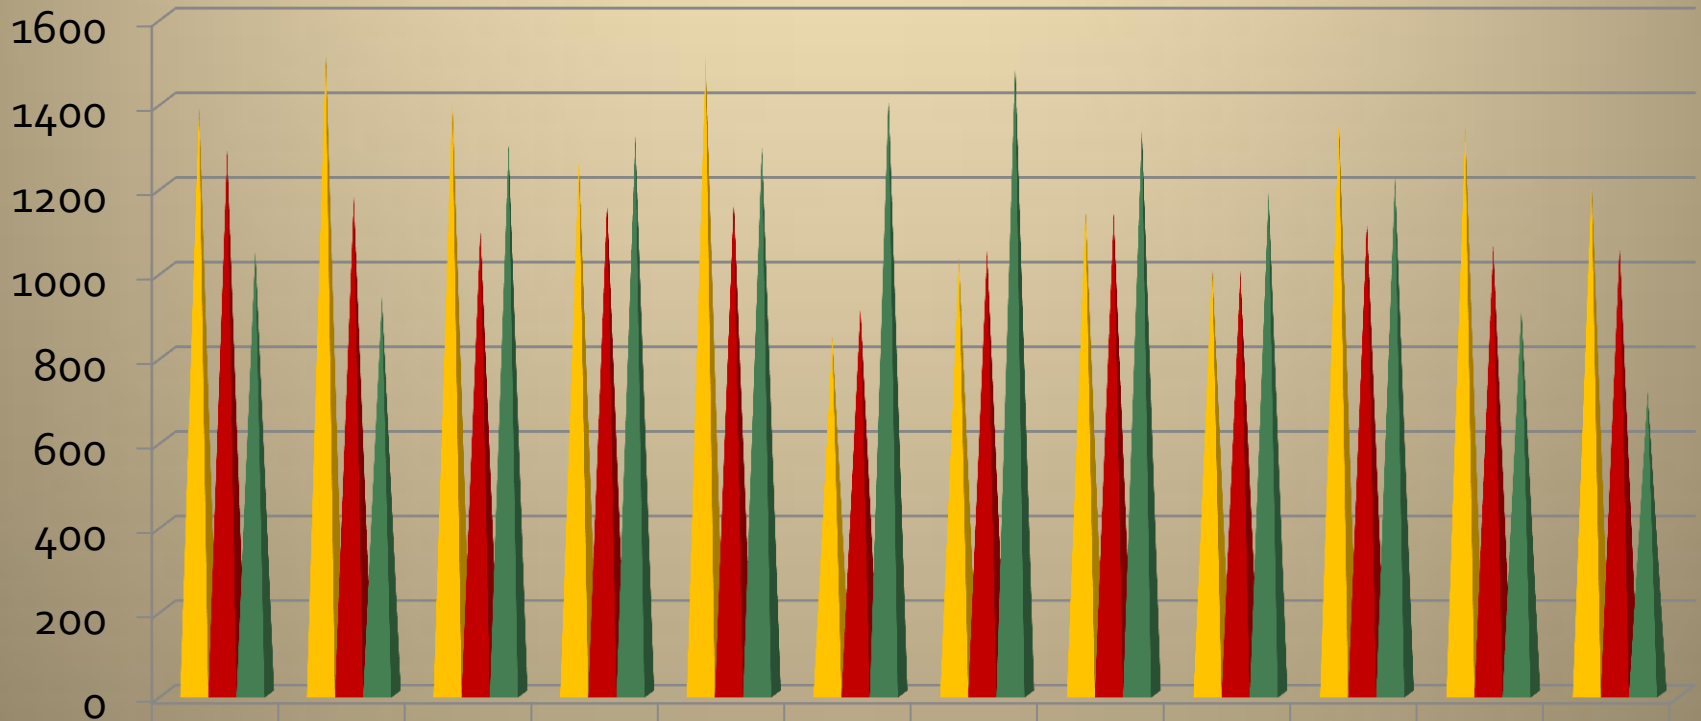

Owatonna Crime Data December 2010

Total Events

Traffic Stops

	Jan	Feb	Mar	April	May	June	July	Aug	Sept	Oct	Nov	Dec
2008	1395	1529	1408	1268	1504	845	1032	1148	1016	1362	1340	1215
2009	1284	1175	1102	1168	1172	915	1049	1137	999	1122	1059	1061
2010	1053	939	1298	1319	1299	1419	1498	1342	1187	1221	913	714

Citations & Warnings

Arrests

December 2010 Arrests

- **Warrant Arrests:**
More than 1 officer may get credit for a warrant arrest
- **Adult Arrests:**
Only the primary officer (as recorded in LOGIS) gets credit for the arrest
- **Juvenile Arrests:**
Only the primary officer (as recorded in LOGIS) gets credit for the arrest

Part I Crimes

	2007	2008	2009	2010
Homicide	0	0	0	0
Rape	7	0	7	4
Robbery	7	1	3	4
Aggravated Assault	17	17	20	28
Burglary	164	79	81	75
Theft	502	432	352	379
Vehicle Theft	29	18	16	20
Arson	2	6	1	1

Disorderly & Nuisance Violations

DISORDERLY VIOLATIONS

2008 2009 2010

NUISANCE VIOLATIONS

2008 2009 2010

Animal Control Calls

Total Animal Calls: 1207 1324 1420 (through 12/31/2010)

Two Year Comparison

	Calls		Reports		DWI		Warnings		Citations	
	2010	2009	2010	2009	2010	2009	2010	2009	2010	2009
Oct	3,406	4,137	336	296	15	9	642	527	291	266
Nov	3,053	3,901	239	300	5	18	444	458	197	213
Dec	2,814	3,275	296	336	13	21	378	509	154	257
4th QTR Totals	9,273	11,313	871	932	33	48	1,464	1,494	642	736