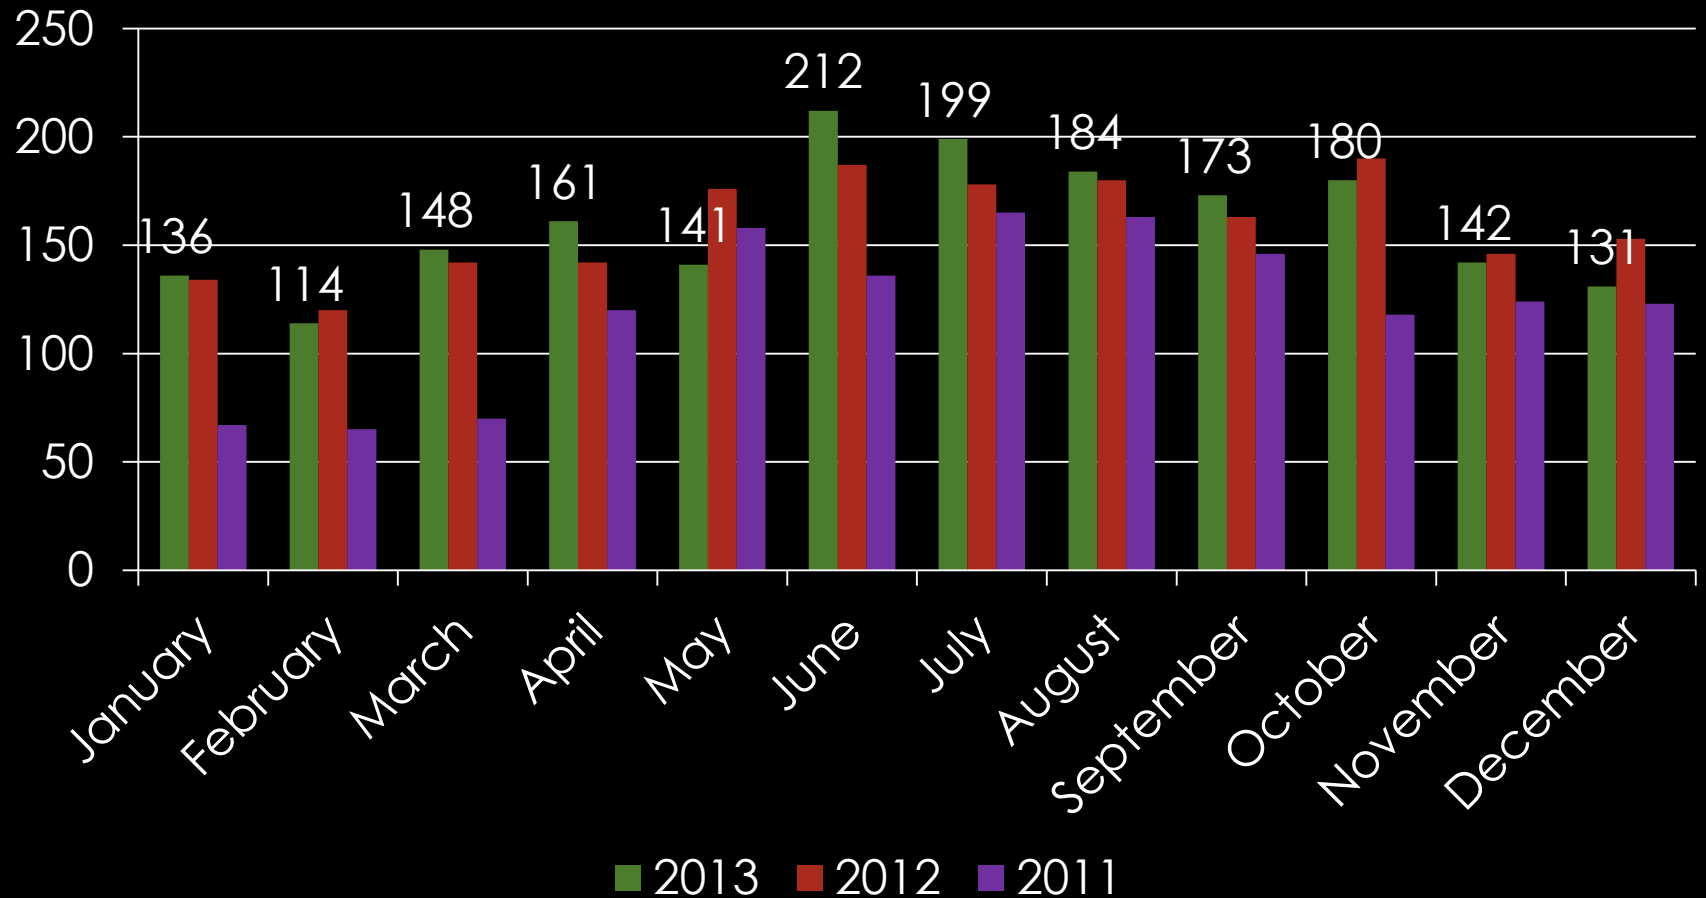

## Disorderly violations

2013 2012 2011

## Nuisance violations

2013 2012 2011

# ANIMAL CONTROL CALLS

■ 2013 ■ 2012 ■ 2011

**Total Animal Calls:**

1921

1911

1455