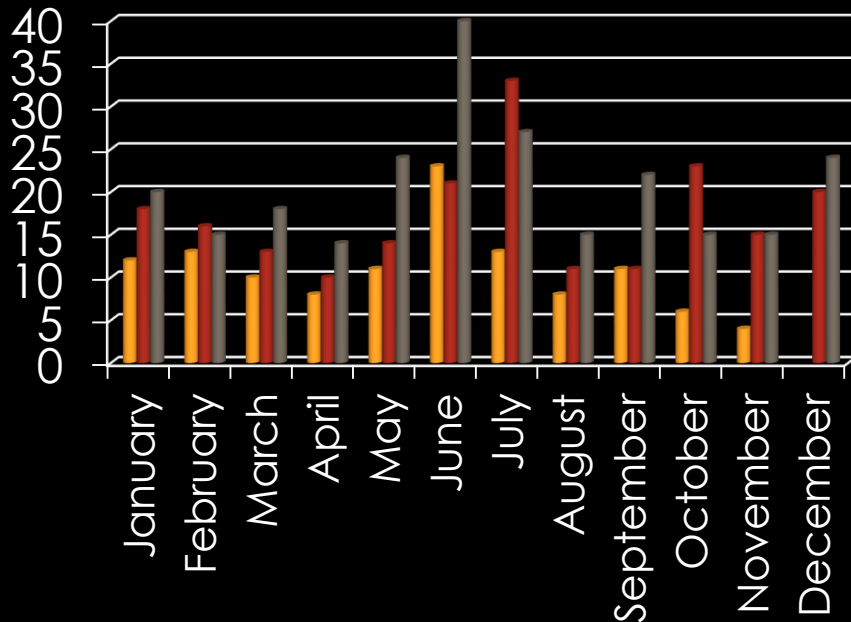

DISORDERLY & NUISANCE VIOLATIONS

Disorderly violations

2013 2012 2011