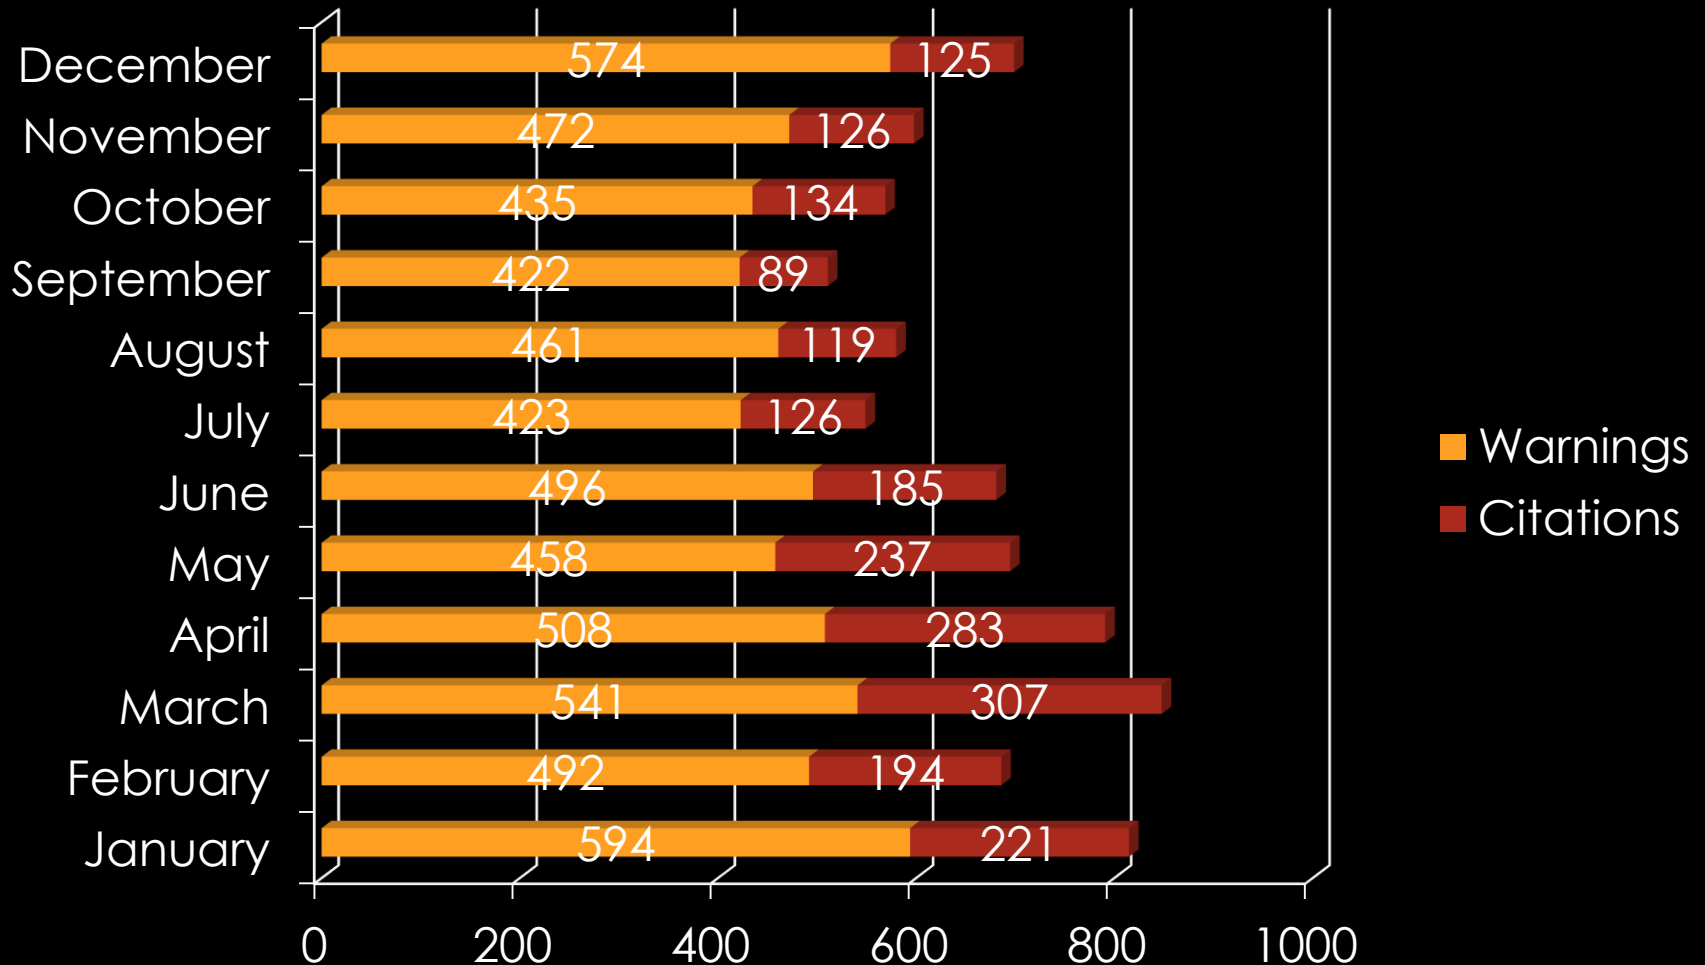

Owatonna Crime Data

December 2014

TOTAL EVENTS

TRAFFIC STOPS

	Jan	Feb	Mar	April	May	Jun	July	Aug	Sept	Oct	Nov	Dec
2014	790	657	759	711	609	684	579	878	541	617	597	731
2013	548	496	589	634	622	564	630	671	711	788	639	744
2012	666	803	702	738	645	596	740	878	565	670	557	592

DWI

CITATIONS & WARNINGS

ARRESTS

December 2014

■ **Adult Arrests:**
Only the primary officer (as recorded in LOGIS) gets credit for the arrest

■ **Juvenile Arrests:**
Only the primary officer (as recorded in LOGIS) gets credit for the arrest

PART I CRIMES

	2012	2013	2014
Homicide	0	0	0
Rape	7	4	3
Robbery	1	5	6
Aggravated Assault	24	26	27
Burglary	75	98	80
Theft	485	490	510
Vehicle Theft	19	23	29
Arson	4	2	0

DISORDERLY & NUISANCE VIOLATIONS

Disorderly violations

2014 2013 2012

Nuisance violations

2014 2013 2012

ANIMAL CONTROL CALLS

■ 2014 ■ 2013 ■ 2012

Total Animal Calls:

1800

1921