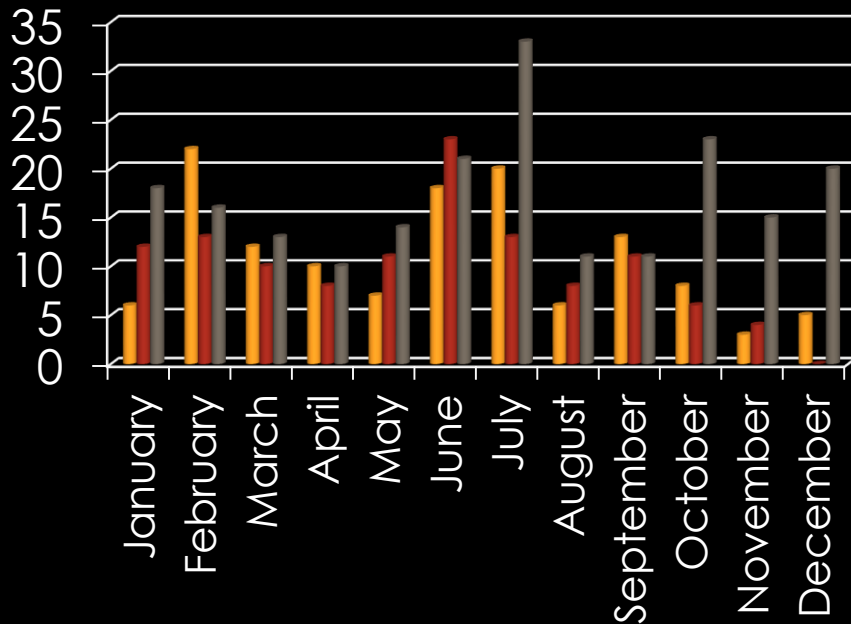

DISORDERLY & NUISANCE VIOLATIONS

Disorderly violations

2014 2013 2012