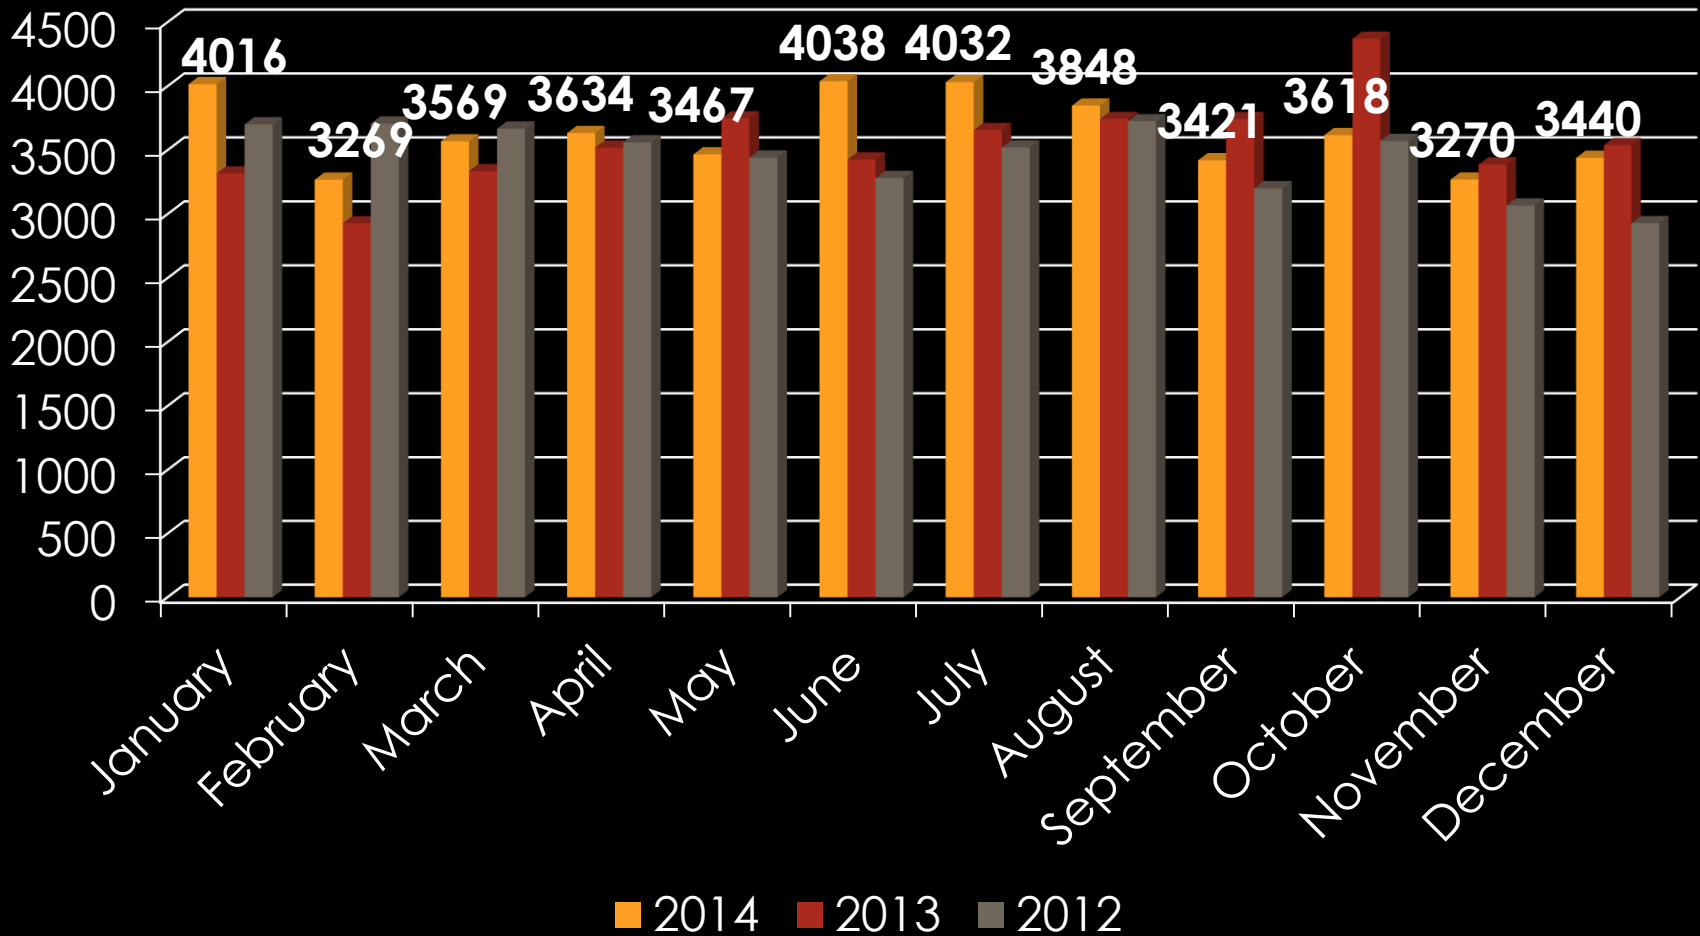

Owatonna Crime Data

December 2014

TOTAL EVENTS

TRAFFIC STOPS

	Jan	Feb	Mar	April	May	Jun	July	Aug	Sept	Oct	Nov	Dec
2014	790	657	759	711	609	684	579	878	541	617	597	731
2013	548	496	589	634	622	564	630	671	711	788	639	744
2012	666	803	702	738	645	596	740	878	565	670	557	592

DWI

CITATIONS & WARNINGS

ARRESTS

December 2014

■ **Adult Arrests:**
Only the primary officer (as recorded in LOGIS) gets credit for the arrest

■ **Juvenile Arrests:**
Only the primary officer (as recorded in LOGIS) gets credit for the arrest

PART I CRIMES

	2012	2013	2014
Homicide	0	0	0
Rape	7	4	3
Robbery	1	5	6
Aggravated Assault	24	26	27
Burglary	75	98	80
Theft	485	490	510
Vehicle Theft	19	23	29
Arson	4	2	0

DISORDERLY & NUISANCE VIOLATIONS

Disorderly violations

2014 2013 2012

Nuisance violations

2014 2013 2012

ANIMAL CONTROL CALLS

■ 2014 ■ 2013 ■ 2012

Total Animal Calls:

1800

1921