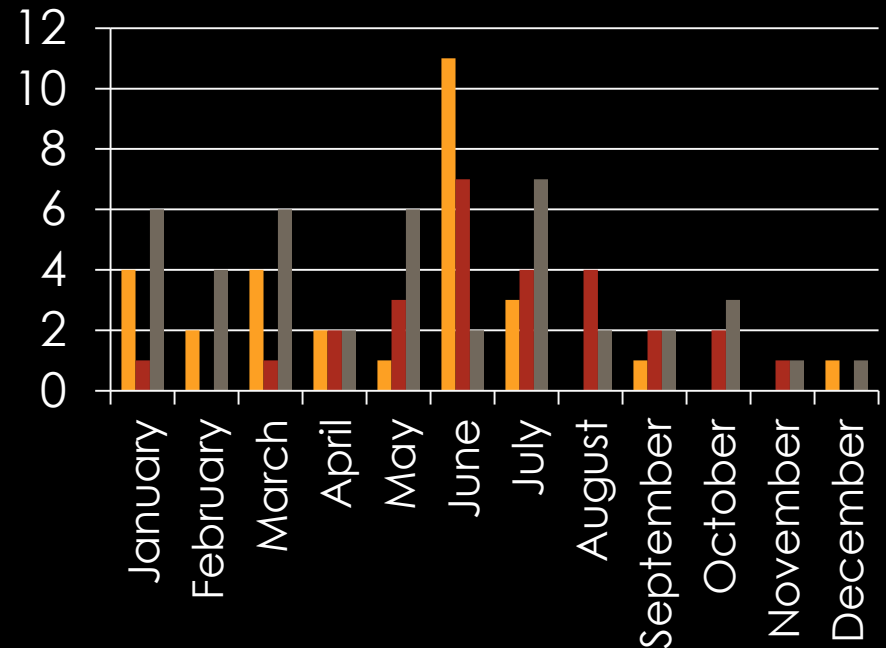

Owatonna Crime Data

December 2014

TOTAL EVENTS

TRAFFIC STOPS

	Jan	Feb	Mar	April	May	Jun	July	Aug	Sept	Oct	Nov	Dec
2014	790	657	759	711	609	684	579	878	541	617	597	731
2013	548	496	589	634	622	564	630	671	711	788	639	744
2012	666	803	702	738	645	596	740	878	565	670	557	592

PART I CRIMES

	2012	2013	2014
Homicide	0	0	0
Rape	7	4	3
Robbery	1	5	6
Aggravated Assault	24	26	27
Burglary	75	98	80
Theft	485	490	510
Vehicle Theft	19	23	29
Arson	4	2	0

DISORDERLY & NUISANCE VIOLATIONS

Disorderly violations

2014 2013 2012

Nuisance violations

2014 2013 2012

ANIMAL CONTROL CALLS

■ 2014 ■ 2013 ■ 2012

Total Animal Calls:

1800

1921