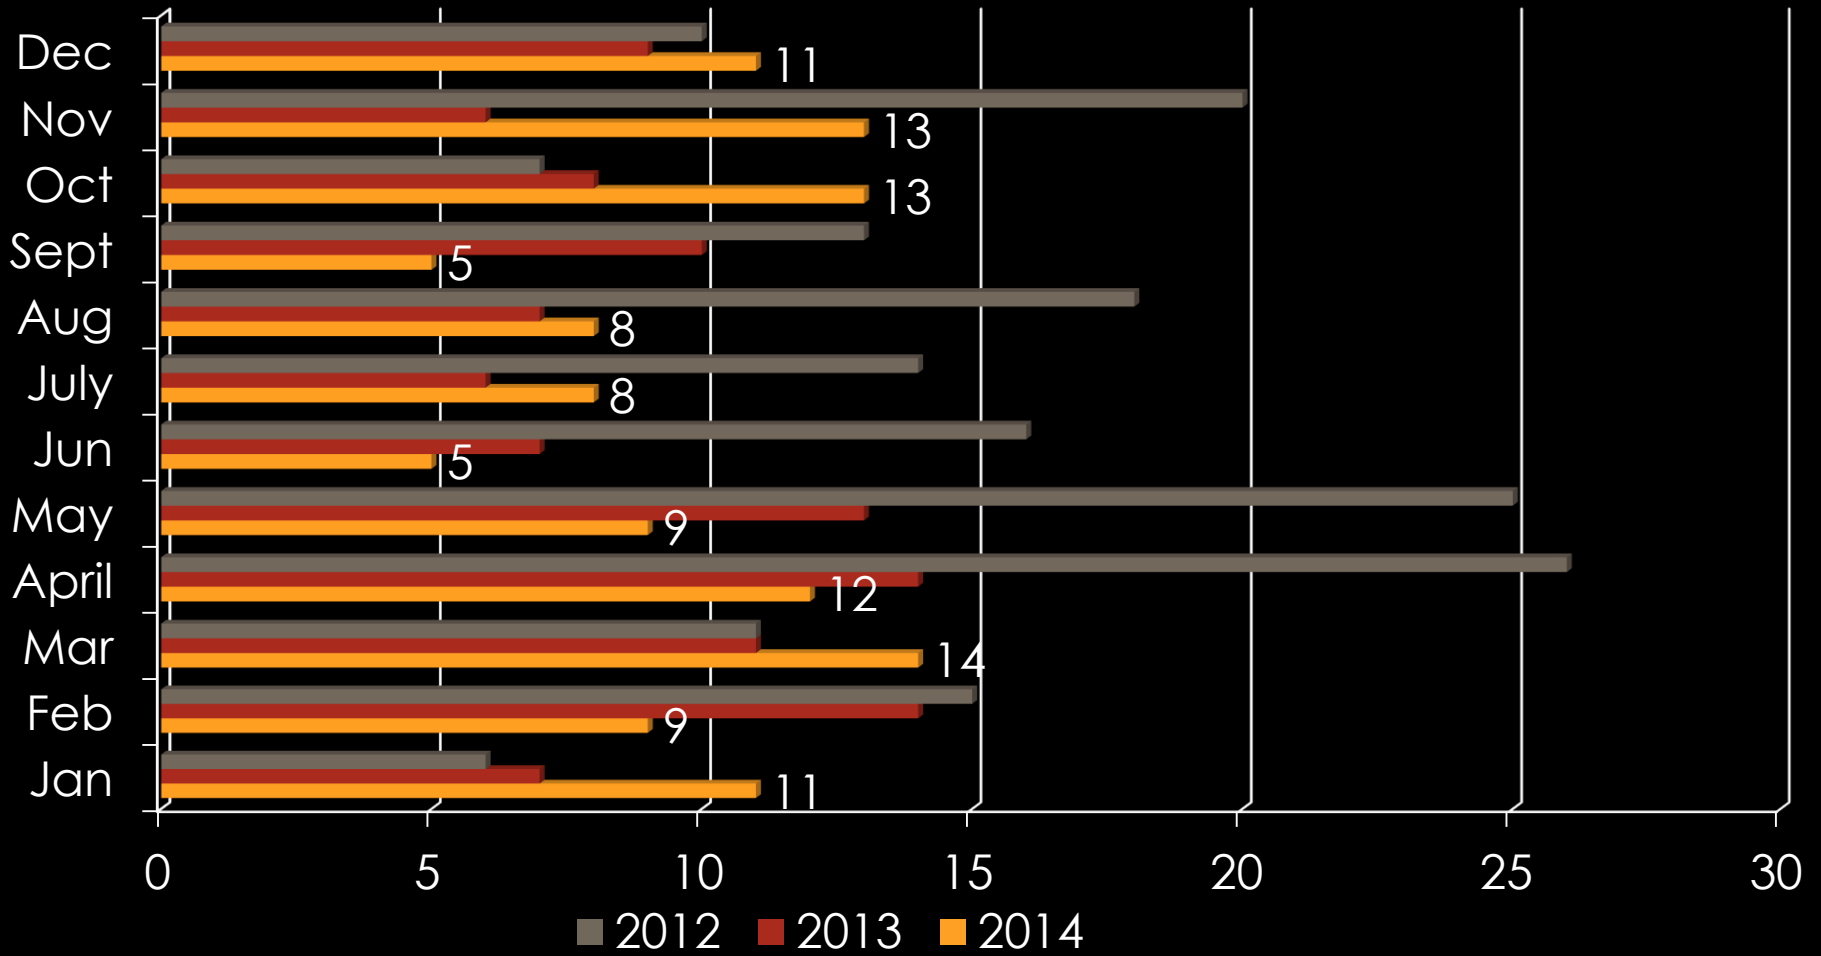

Owatonna Crime Data

December 2014

TOTAL EVENTS

TRAFFIC STOPS

	Jan	Feb	Mar	April	May	Jun	July	Aug	Sept	Oct	Nov	Dec
2014	790	657	759	711	609	684	579	878	541	617	597	731
2013	548	496	589	634	622	564	630	671	711	788	639	744
2012	666	803	702	738	645	596	740	878	565	670	557	592

DWI

CITATIONS & WARNINGS

ARRESTS

December 2014

■ **Adult Arrests:**
Only the primary officer (as recorded in LOGIS) gets credit for the arrest

■ **Juvenile Arrests:**
Only the primary officer (as recorded in LOGIS) gets credit for the arrest

PART I CRIMES

	2012	2013	2014
Homicide	0	0	0
Rape	7	4	3
Robbery	1	5	6
Aggravated Assault	24	26	27
Burglary	75	98	80
Theft	485	490	510
Vehicle Theft	19	23	29
Arson	4	2	0

DISORDERLY & NUISANCE VIOLATIONS

Disorderly violations