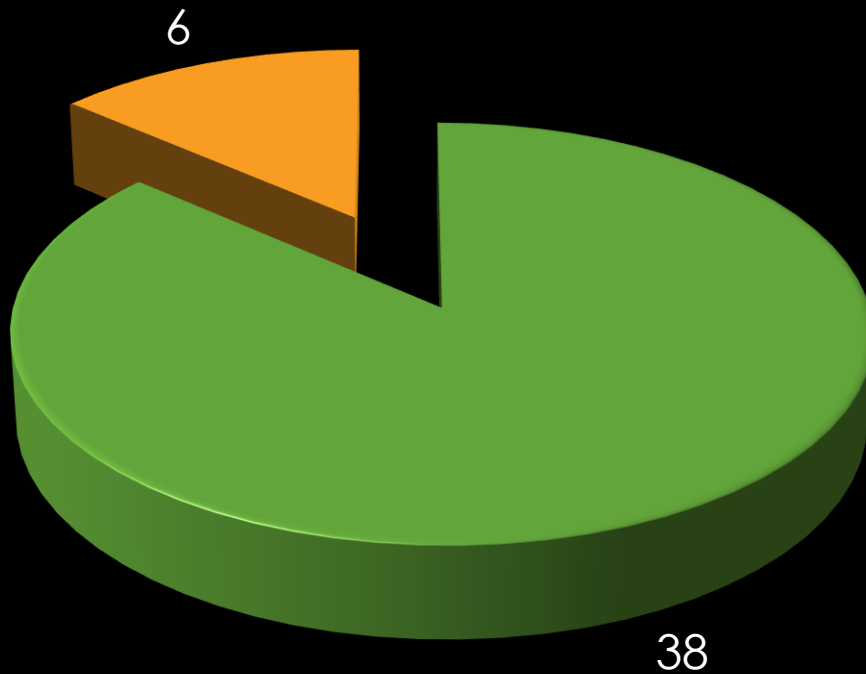

ARRESTS

December 2014

■ **Adult Arrests:**
Only the primary officer (as recorded in LOGIS) gets credit for the arrest

■ **Juvenile Arrests:**
Only the primary officer (as recorded in LOGIS) gets credit for the arrest

PART I CRIMES

	2012	2013	2014
Homicide	0	0	0
Rape	7	4	3
Robbery	1	5	6
Aggravated Assault	24	26	27
Burglary	75	98	80
Theft	485	490	510
Vehicle Theft	19	23	29
Arson	4	2	0