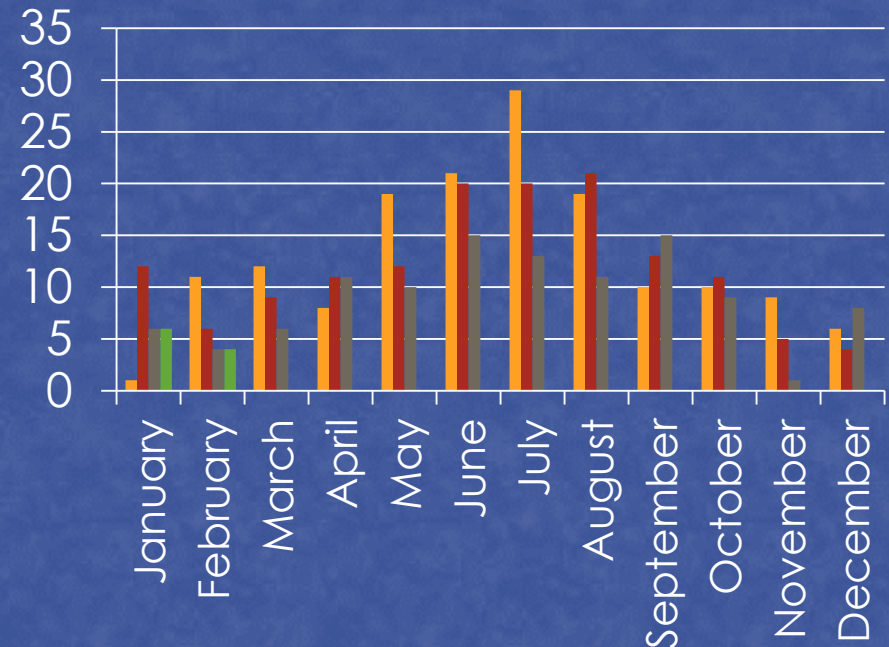

PART I CRIMES

	2008	2009	2010	2011	2012
Homicide	0	0	0	0	0
Rape	0	7	4	5	1
Robbery	1	3	4	11	0
Aggravated Assault	17	20	28	18	5
Burglary	79	81	75	118	8
Theft	432	352	379	345	52
Vehicle Theft	18	16	20	19	0
Arson	6	1	1	0	0

DISORDERLY & NUISANCE VIOLATIONS

Disorderly violations

2009 2010 2011 2012

Nuisance violations

2009 2010 2011 2012

ANIMAL CONTROL CALLS

■ 2008
 ■ 2009
 ■ 2010
 ■ 2011
 ■ 2012

Total Animal Calls: 1207 1324 1420 1455 254 (through 02/29/12)

TWO YEAR COMPARISON

	Calls		Reports		DWI		Warnings		Citations	
	2012	2011	2012	2011	2012	2011	2012	2011	2012	2011
Jan	3,702	2,969	242	245	6	11	462	384	227	137
Feb	3,708	2,796	219	246	15	11	581	385	208	160
Mar		3,099		256		25		442		177
1st QTR		8,864		747		47		1,211		474