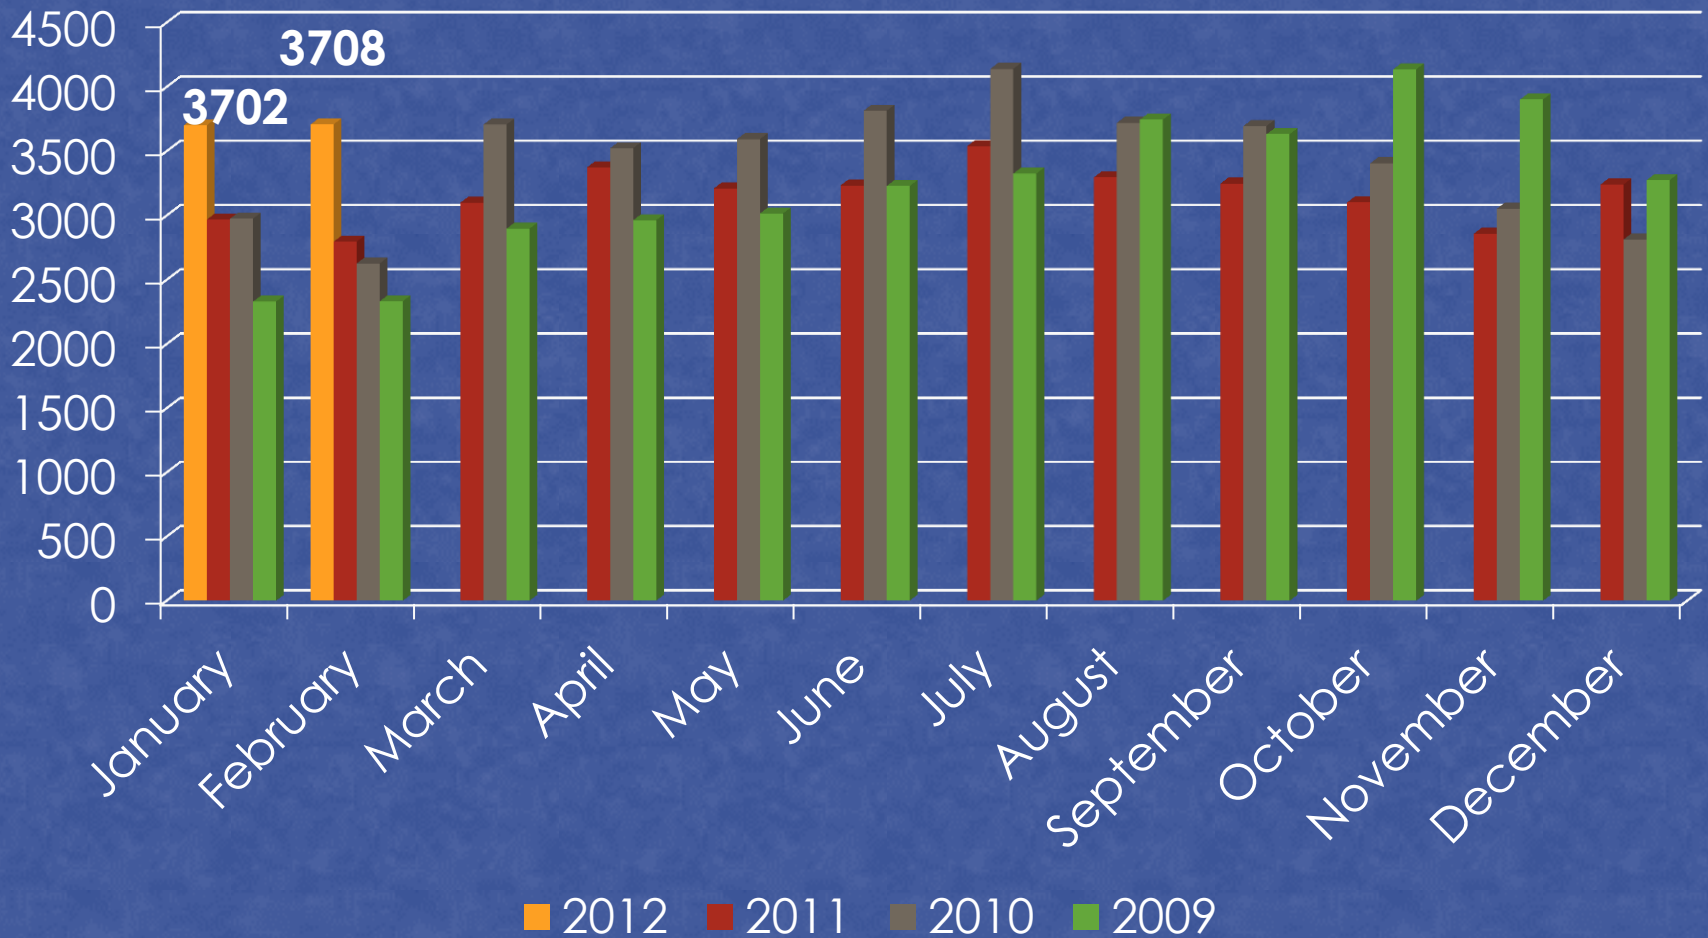

Owatonna Crime Data February 2012

TOTAL EVENTS

CITATIONS & WARNINGS

ARRESTS

February 2012

- **Warrant Arrests:**
More than 1 officer may get credit for a warrant arrest
- **Adult Arrests:**
Only the primary officer (as recorded in LOGIS) gets credit for the arrest
- **Juvenile Arrests:**
Only the primary officer (as recorded in LOGIS) gets credit for the arrest

PART I CRIMES

	2008	2009	2010	2011	2012
Homicide	0	0	0	0	0
Rape	0	7	4	5	1
Robbery	1	3	4	11	0
Aggravated Assault	17	20	28	18	5
Burglary	79	81	75	118	8
Theft	432	352	379	345	52
Vehicle Theft	18	16	20	19	0
Arson	6	1	1	0	0

DISORDERLY & NUISANCE VIOLATIONS

Disorderly violations

2009 2010 2011 2012

Nuisance violations

2009 2010 2011 2012

ANIMAL CONTROL CALLS

■ 2008
 ■ 2009
 ■ 2010
 ■ 2011
 ■ 2012

Total Animal Calls: 1207 1324 1420 1455 254 (through 02/29/12)

TWO YEAR COMPARISON

	Calls		Reports		DWI		Warnings		Citations	
	2012	2011	2012	2011	2012	2011	2012	2011	2012	2011
Jan	3,702	2,969	242	245	6	11	462	384	227	137
Feb	3,708	2,796	219	246	15	11	581	385	208	160
Mar		3,099		256		25		442		177
1st QTR		8,864		747		47		1,211		474