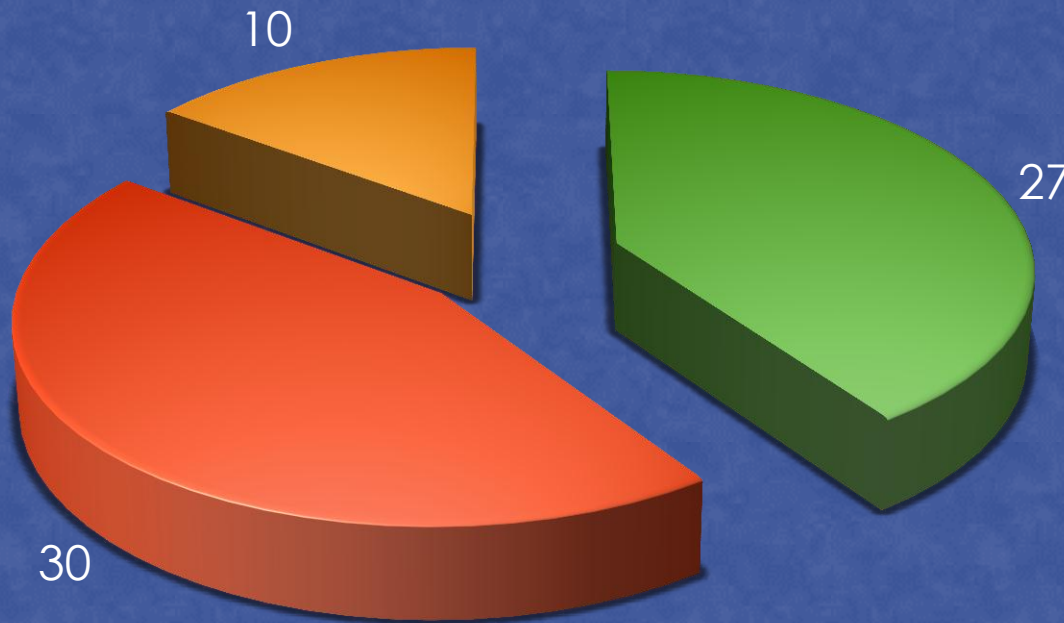

Owatonna Crime Data February 2012

TOTAL EVENTS

CITATIONS & WARNINGS

ARRESTS

February 2012

- **Warrant Arrests:**
More than 1 officer may get credit for a warrant arrest
- **Adult Arrests:**
Only the primary officer (as recorded in LOGIS) gets credit for the arrest
- **Juvenile Arrests:**
Only the primary officer (as recorded in LOGIS) gets credit for the arrest

PART I CRIMES

	2008	2009	2010	2011	2012
Homicide	0	0	0	0	0
Rape	0	7	4	5	1
Robbery	1	3	4	11	0
Aggravated Assault	17	20	28	18	5
Burglary	79	81	75	118	8
Theft	432	352	379	345	52
Vehicle Theft	18	16	20	19	0
Arson	6	1	1	0	0

DISORDERLY & NUISANCE VIOLATIONS

Disorderly violations

2009 2010 2011 2012

Nuisance violations

2009 2010 2011 2012

ANIMAL CONTROL CALLS

■ 2008
 ■ 2009
 ■ 2010
 ■ 2011
 ■ 2012

Total Animal Calls: 1207 1324 1420 1455 254 (through 02/29/12)