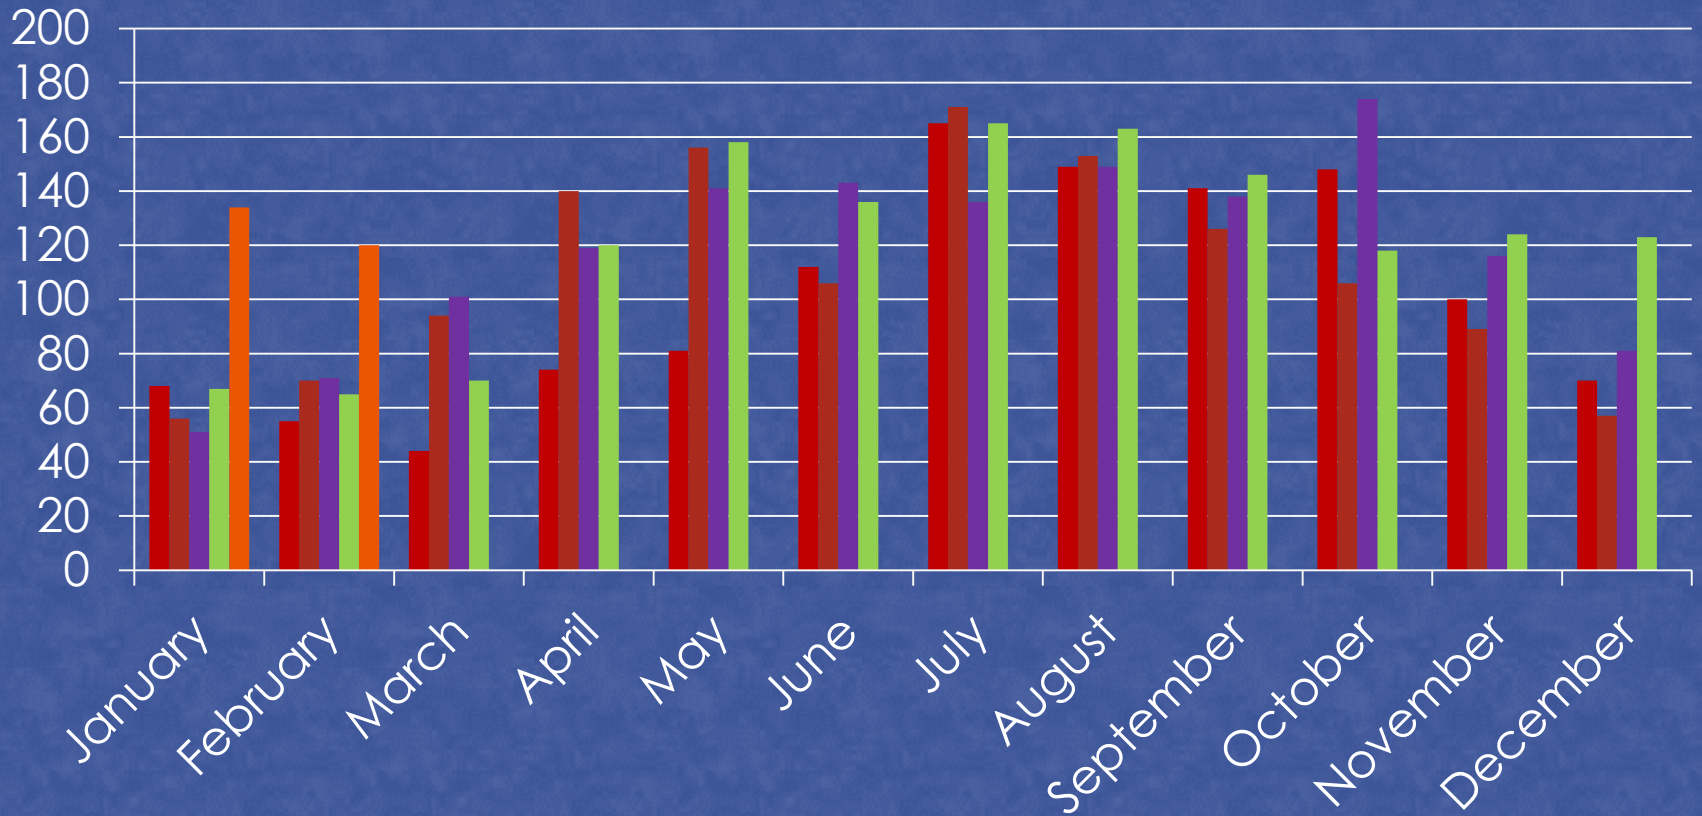

PART I CRIMES

	2008	2009	2010	2011	2012
Homicide	0	0	0	0	0
Rape	0	7	4	5	1
Robbery	1	3	4	11	0
Aggravated Assault	17	20	28	18	5
Burglary	79	81	75	118	8
Theft	432	352	379	345	52
Vehicle Theft	18	16	20	19	0
Arson	6	1	1	0	0

DISORDERLY & NUISANCE VIOLATIONS

Disorderly violations

2009 2010 2011 2012

Nuisance violations

2009 2010 2011 2012

ANIMAL CONTROL CALLS

■ 2008
 ■ 2009
 ■ 2010
 ■ 2011
 ■ 2012

Total Animal Calls: 1207 1324 1420 1455 254 (through 02/29/12)

TWO YEAR COMPARISON

	Calls		Reports		DWI		Warnings		Citations	
	2012	2011	2012	2011	2012	2011	2012	2011	2012	2011
Jan	3,702	2,969	242	245	6	11	462	384	227	137
Feb	3,708	2,796	219	246	15	11	581	385	208	160
Mar		3,099		256		25		442		177
1st QTR		8,864		747		47		1,211		474