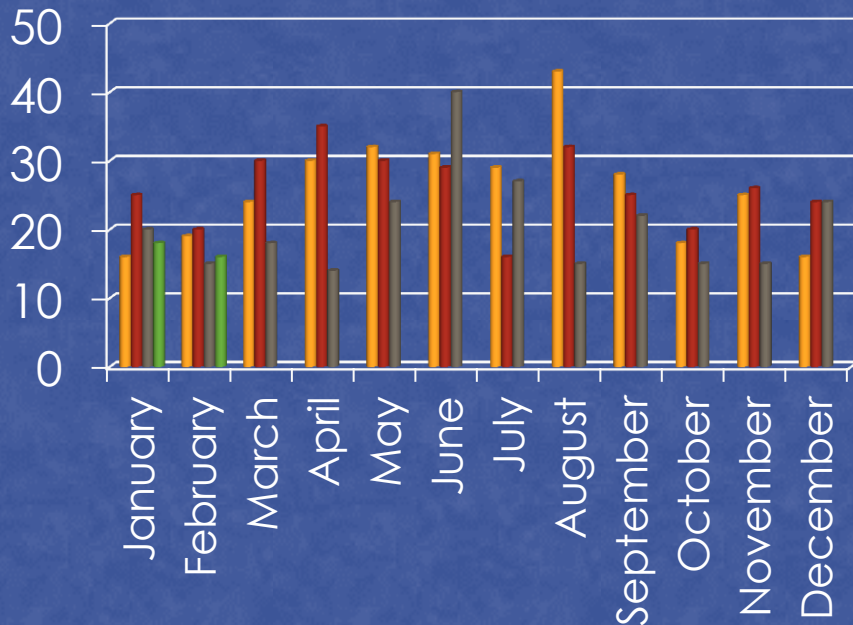

Owatonna Crime Data February 2012

TOTAL EVENTS

CITATIONS & WARNINGS

ARRESTS

February 2012

- **Warrant Arrests:**
More than 1 officer may get credit for a warrant arrest
- **Adult Arrests:**
Only the primary officer (as recorded in LOGIS) gets credit for the arrest
- **Juvenile Arrests:**
Only the primary officer (as recorded in LOGIS) gets credit for the arrest

PART I CRIMES

	2008	2009	2010	2011	2012
Homicide	0	0	0	0	0
Rape	0	7	4	5	1
Robbery	1	3	4	11	0
Aggravated Assault	17	20	28	18	5
Burglary	79	81	75	118	8
Theft	432	352	379	345	52
Vehicle Theft	18	16	20	19	0
Arson	6	1	1	0	0

DISORDERLY & NUISANCE VIOLATIONS

Disorderly violations

2009 2010 2011 2012

Nuisance violations

2009 2010 2011 2012

ANIMAL CONTROL CALLS

■ 2008
 ■ 2009
 ■ 2010
 ■ 2011
 ■ 2012

Total Animal Calls: 1207 1324 1420 1455 254 (through 02/29/12)

TWO YEAR COMPARISON

	Calls		Reports		DWI		Warnings		Citations	
	2012	2011	2012	2011	2012	2011	2012	2011	2012	2011
Jan	3,702	2,969	242	245	6	11	462	384	227	137
Feb	3,708	2,796	219	246	15	11	581	385	208	160
Mar		3,099		256		25		442		177
1st QTR		8,864		747		47		1,211		474