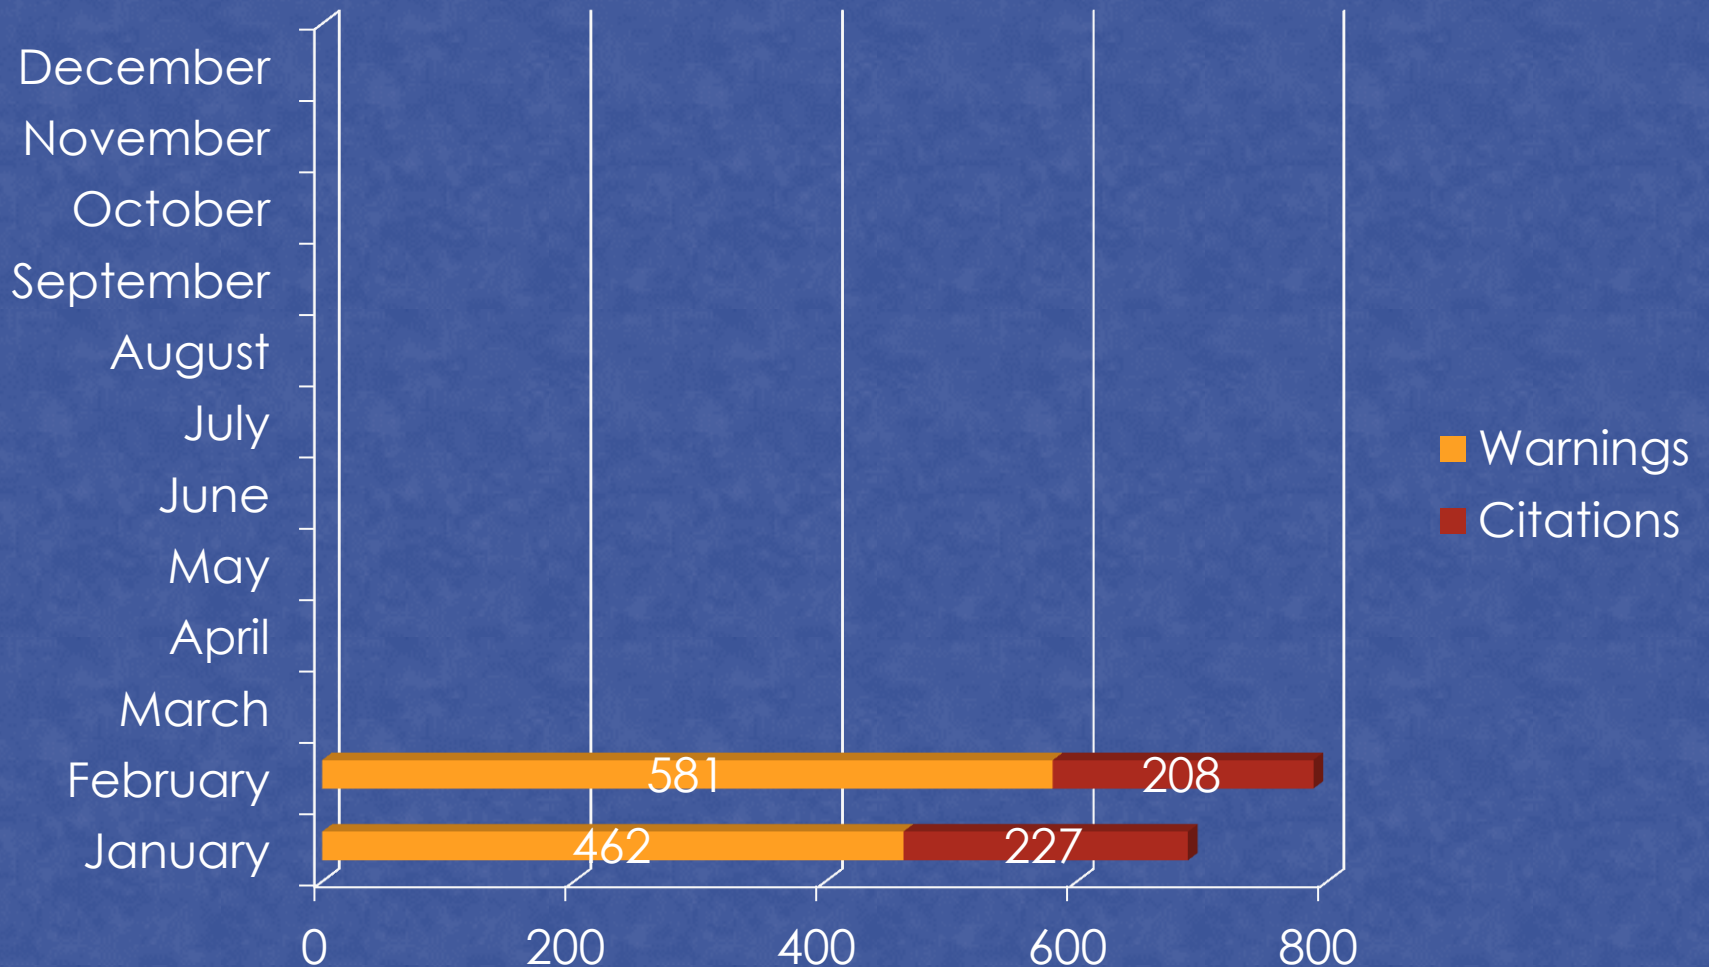

Owatonna Crime Data February 2012

TOTAL EVENTS

CITATIONS & WARNINGS

ARRESTS

February 2012

- **Warrant Arrests:**
More than 1 officer may get credit for a warrant arrest
- **Adult Arrests:**
Only the primary officer (as recorded in LOGIS) gets credit for the arrest
- **Juvenile Arrests:**
Only the primary officer (as recorded in LOGIS) gets credit for the arrest

PART I CRIMES

	2008	2009	2010	2011	2012
Homicide	0	0	0	0	0
Rape	0	7	4	5	1
Robbery	1	3	4	11	0
Aggravated Assault	17	20	28	18	5
Burglary	79	81	75	118	8
Theft	432	352	379	345	52
Vehicle Theft	18	16	20	19	0
Arson	6	1	1	0	0

DISORDERLY & NUISANCE VIOLATIONS

Disorderly violations

2009 2010 2011 2012

Nuisance violations

2009 2010 2011 2012

ANIMAL CONTROL CALLS

■ 2008
 ■ 2009
 ■ 2010
 ■ 2011
 ■ 2012

Total Animal Calls: 1207 1324 1420 1455 254 (through 02/29/12)

TWO YEAR COMPARISON

	Calls		Reports		DWI		Warnings		Citations	
	2012	2011	2012	2011	2012	2011	2012	2011	2012	2011
Jan	3,702	2,969	242	245	6	11	462	384	227	137
Feb	3,708	2,796	219	246	15	11	581	385	208	160
Mar		3,099		256		25		442		177
1st QTR		8,864		747		47		1,211		474