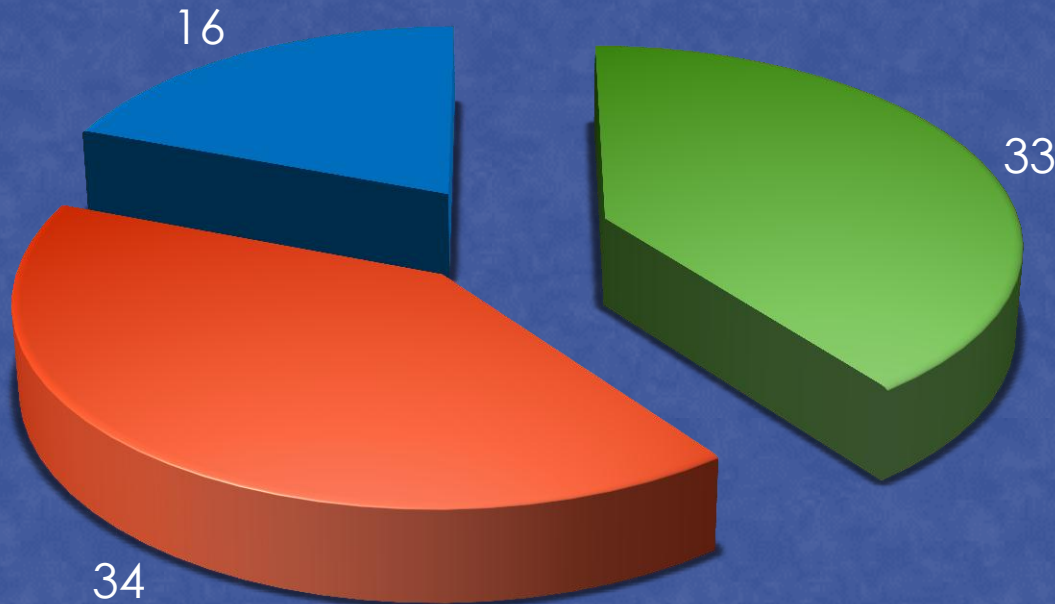

Owatonna Crime Data

July 2012

TOTAL EVENTS

TRAFFIC STOPS

	Jan	Feb	Mar	April	May	Jun	July	Aug	Sept	Oct	Nov	Dec
2009	1284	1175	1102	1168	1172	915	1049	1137	999	1122	1059	1061
2010	1053	939	1298	1319	1299	1419	1498	1342	1187	1221	913	714
2011	787	791	966	971	978	649	732	593	688	619	531	625
2012	666	803	702	738	645	596	740					

CITATIONS & WARNINGS

ARRESTS

July 2012

- **Warrant Arrests:**
More than 1 officer may get credit for a warrant arrest
- **Adult Arrests:**
Only the primary officer (as recorded in LOGIS) gets credit for the arrest
- **Juvenile Arrests:**
Only the primary officer (as recorded in LOGIS) gets credit for the arrest

DISORDERLY & NUISANCE VIOLATIONS

Disorderly violations

2009 2010 2011 2012

Nuisance violations

2009 2010 2011 2012

ANIMAL CONTROL CALLS

■ 2008
 ■ 2009
 ■ 2010
 ■ 2011
 ■ 2012

Total Animal Calls:
 1207
 1324
 1420
 1455
 1079 (through 07/31/12)