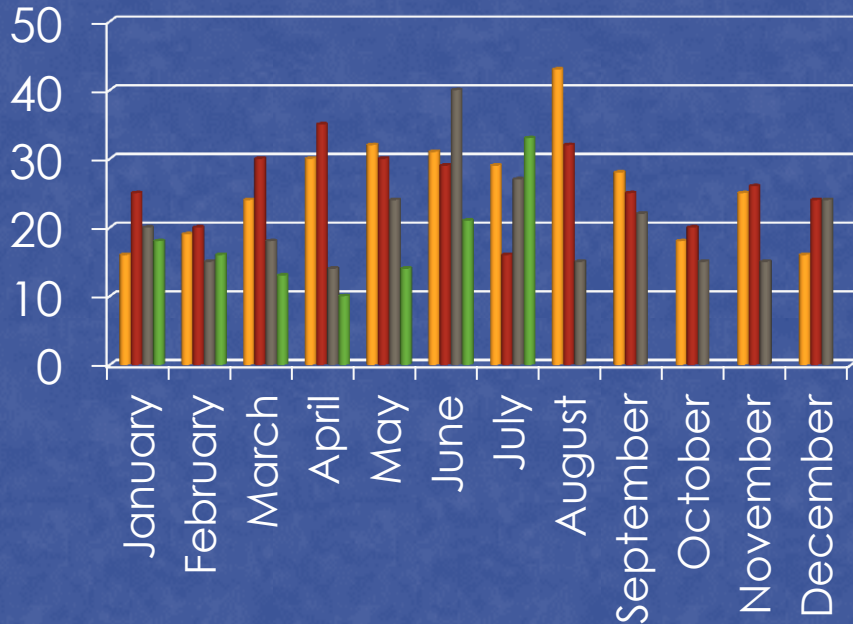

Owatonna Crime Data

July 2012

TOTAL EVENTS

TRAFFIC STOPS

	Jan	Feb	Mar	April	May	Jun	July	Aug	Sept	Oct	Nov	Dec
2009	1284	1175	1102	1168	1172	915	1049	1137	999	1122	1059	1061
2010	1053	939	1298	1319	1299	1419	1498	1342	1187	1221	913	714
2011	787	791	966	971	978	649	732	593	688	619	531	625
2012	666	803	702	738	645	596	740					

CITATIONS & WARNINGS

ARRESTS

July 2012

- **Warrant Arrests:**
More than 1 officer may get credit for a warrant arrest
- **Adult Arrests:**
Only the primary officer (as recorded in LOGIS) gets credit for the arrest
- **Juvenile Arrests:**
Only the primary officer (as recorded in LOGIS) gets credit for the arrest

PART I CRIMES

	2008	2009	2010	2011	2012
Homicide	0	0	0	0	0
Rape	0	7	4	5	6
Robbery	1	3	4	11	1
Aggravated Assault	17	20	28	18	17
Burglary	79	81	75	118	36
Theft	432	352	379	345	246
Vehicle Theft	18	16	20	19	6
Arson	6	1	1	0	1

DISORDERLY & NUISANCE VIOLATIONS

Disorderly violations

2009 2010 2011 2012

Nuisance violations

2009 2010 2011 2012

ANIMAL CONTROL CALLS

■ 2008
 ■ 2009
 ■ 2010
 ■ 2011
 ■ 2012

Total Animal Calls:
 1207
 1324
 1420
 1455
 1079 (through 07/31/12)