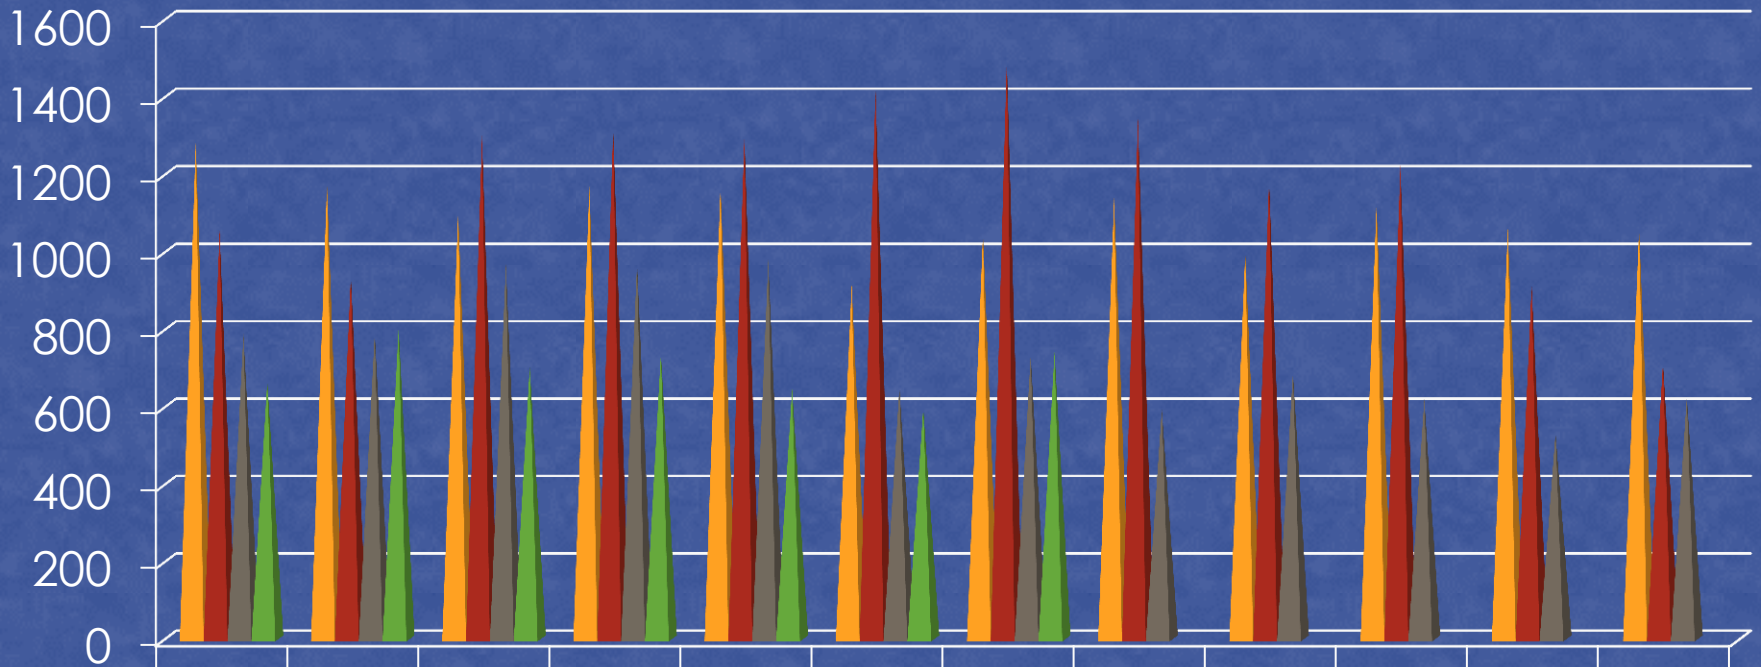

Owatonna Crime Data

July 2012

TOTAL EVENTS

TRAFFIC STOPS

	Jan	Feb	Mar	April	May	Jun	July	Aug	Sept	Oct	Nov	Dec
2009	1284	1175	1102	1168	1172	915	1049	1137	999	1122	1059	1061
2010	1053	939	1298	1319	1299	1419	1498	1342	1187	1221	913	714
2011	787	791	966	971	978	649	732	593	688	619	531	625
2012	666	803	702	738	645	596	740					

PART I CRIMES

	2008	2009	2010	2011	2012
Homicide	0	0	0	0	0
Rape	0	7	4	5	6
Robbery	1	3	4	11	1
Aggravated Assault	17	20	28	18	17
Burglary	79	81	75	118	36
Theft	432	352	379	345	246
Vehicle Theft	18	16	20	19	6
Arson	6	1	1	0	1

DISORDERLY & NUISANCE VIOLATIONS

Disorderly violations

2009 2010 2011 2012

Nuisance violations

2009 2010 2011 2012

ANIMAL CONTROL CALLS

■ 2008
 ■ 2009
 ■ 2010
 ■ 2011
 ■ 2012

Total Animal Calls:
 1207
 1324
 1420
 1455
 1079 (through 07/31/12)

TWO YEAR COMPARISON

	Calls		Reports		DWI		Warnings		Citations	
	2012	2011	2012	2011	2012	2011	2012	2011	2012	2011
July	3521	3359	295	286	14	15	553	482	301	236
Aug		3296		297		7		410		168
Sept		3248		264		5		488		242
3rd QTR		9903		847		27		1380		646