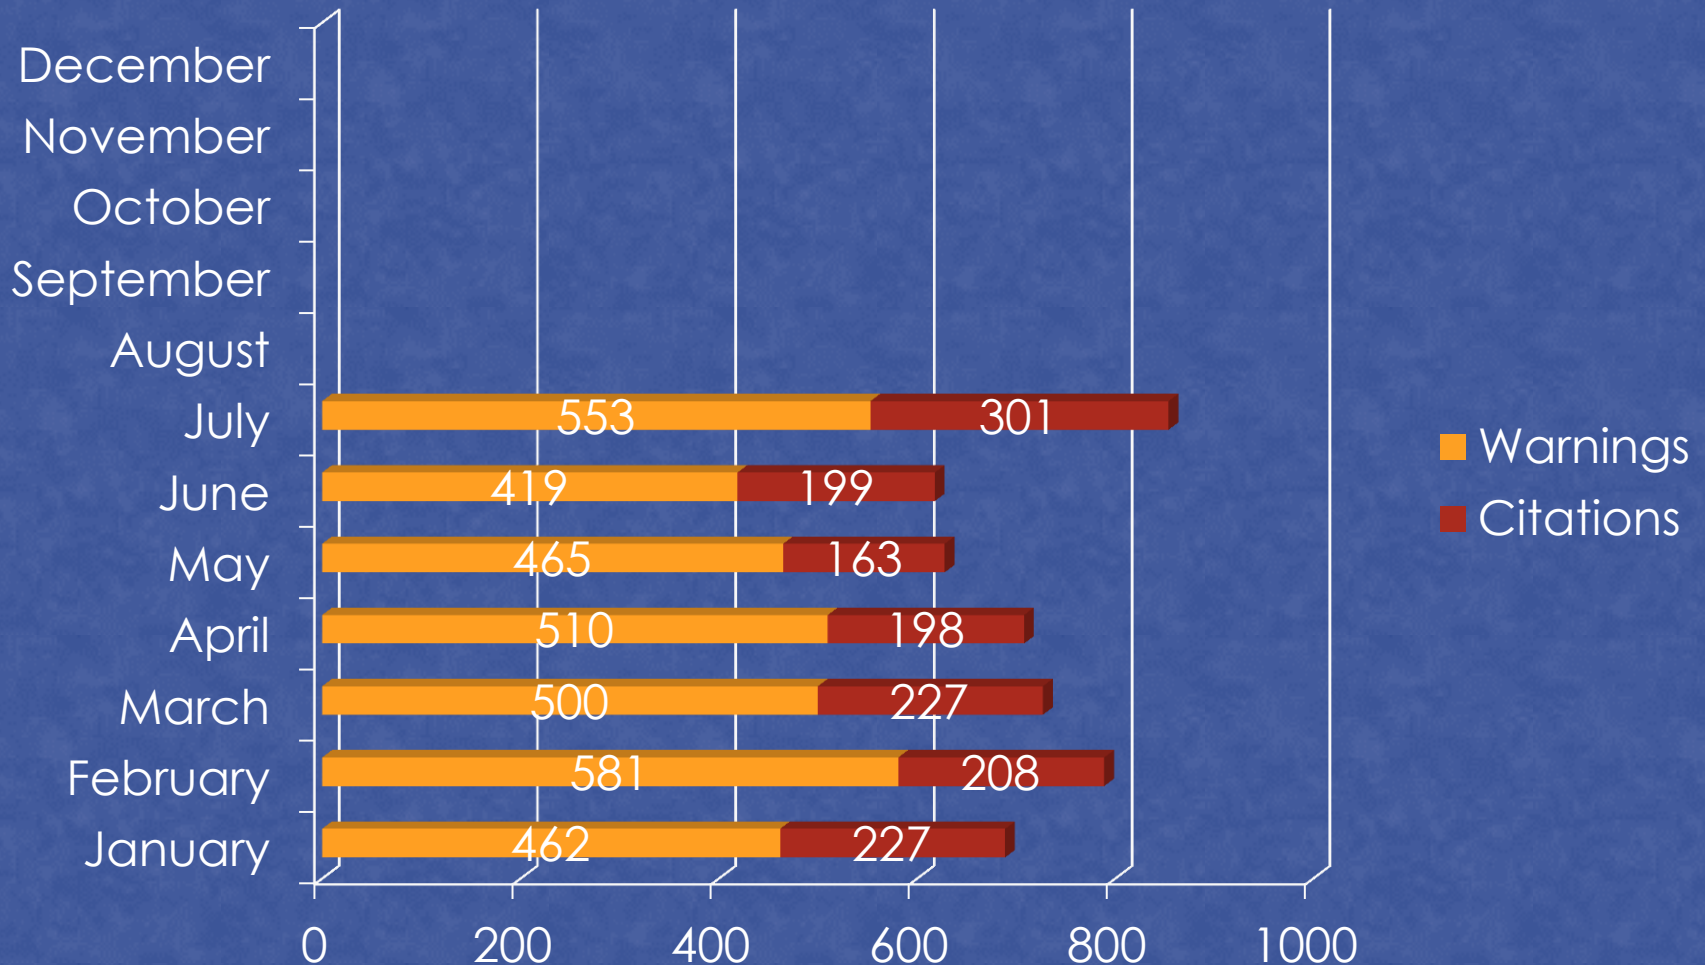

CITATIONS & WARNINGS