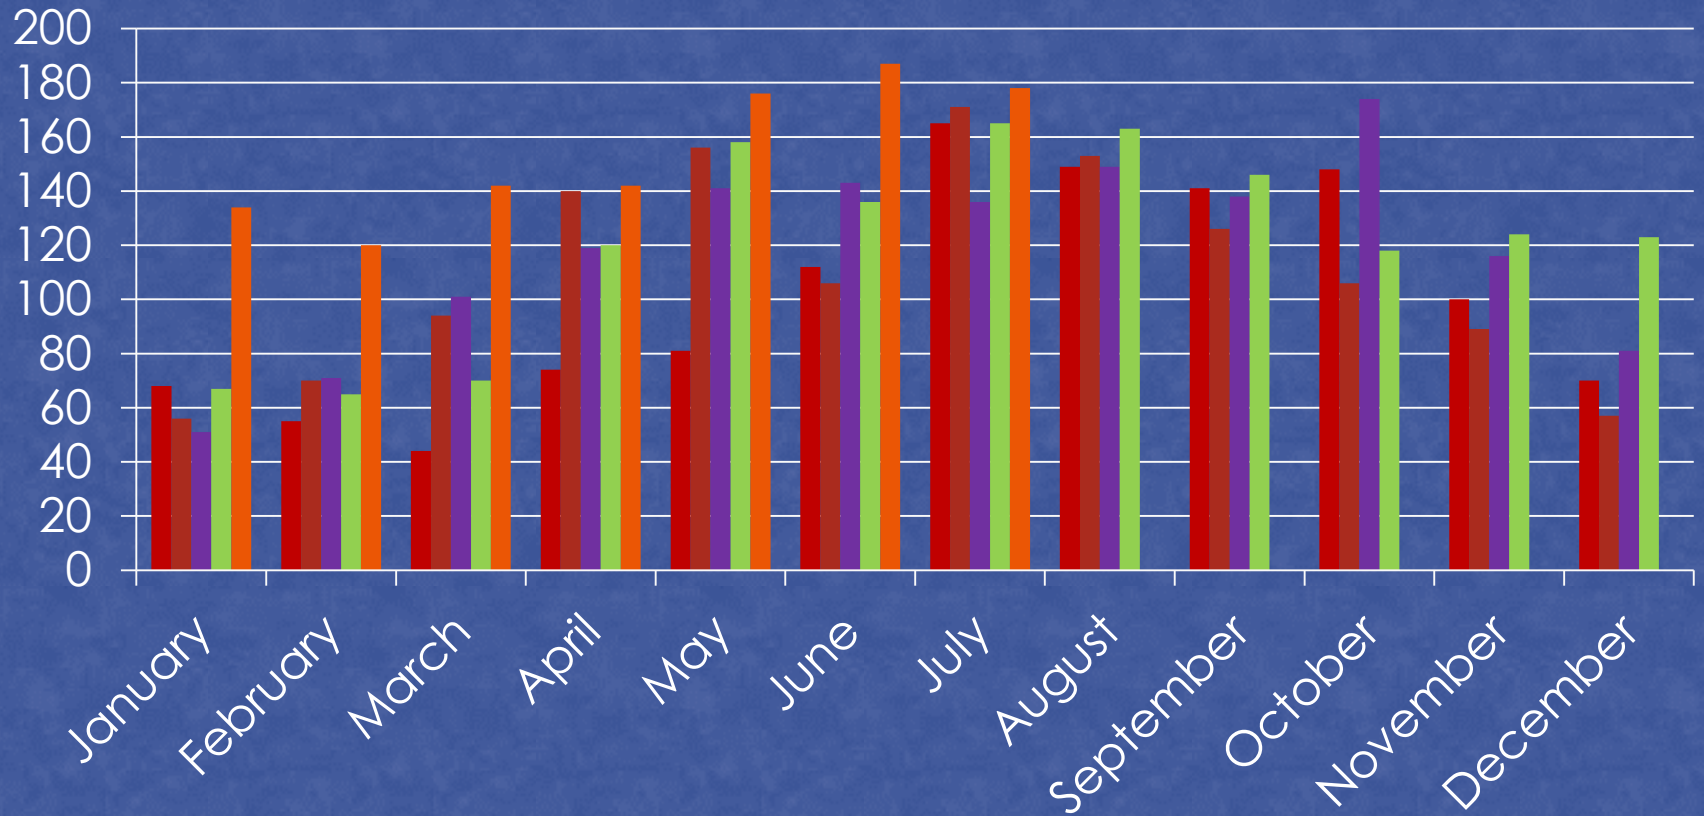

Owatonna Crime Data

July 2012

TOTAL EVENTS

TRAFFIC STOPS

	Jan	Feb	Mar	April	May	Jun	July	Aug	Sept	Oct	Nov	Dec
2009	1284	1175	1102	1168	1172	915	1049	1137	999	1122	1059	1061
2010	1053	939	1298	1319	1299	1419	1498	1342	1187	1221	913	714
2011	787	791	966	971	978	649	732	593	688	619	531	625
2012	666	803	702	738	645	596	740					

PART I CRIMES

	2008	2009	2010	2011	2012
Homicide	0	0	0	0	0
Rape	0	7	4	5	6
Robbery	1	3	4	11	1
Aggravated Assault	17	20	28	18	17
Burglary	79	81	75	118	36
Theft	432	352	379	345	246
Vehicle Theft	18	16	20	19	6
Arson	6	1	1	0	1

DISORDERLY & NUISANCE VIOLATIONS

Disorderly violations

2009 2010 2011 2012

Nuisance violations

2009 2010 2011 2012

ANIMAL CONTROL CALLS

■ 2008
 ■ 2009
 ■ 2010
 ■ 2011
 ■ 2012

Total Animal Calls:
 1207
 1324
 1420
 1455
 1079 (through 07/31/12)

TWO YEAR COMPARISON

	Calls		Reports		DWI		Warnings		Citations	
	2012	2011	2012	2011	2012	2011	2012	2011	2012	2011
July	3521	3359	295	286	14	15	553	482	301	236
Aug		3296		297		7		410		168
Sept		3248		264		5		488		242
3rd QTR		9903		847		27		1380		646