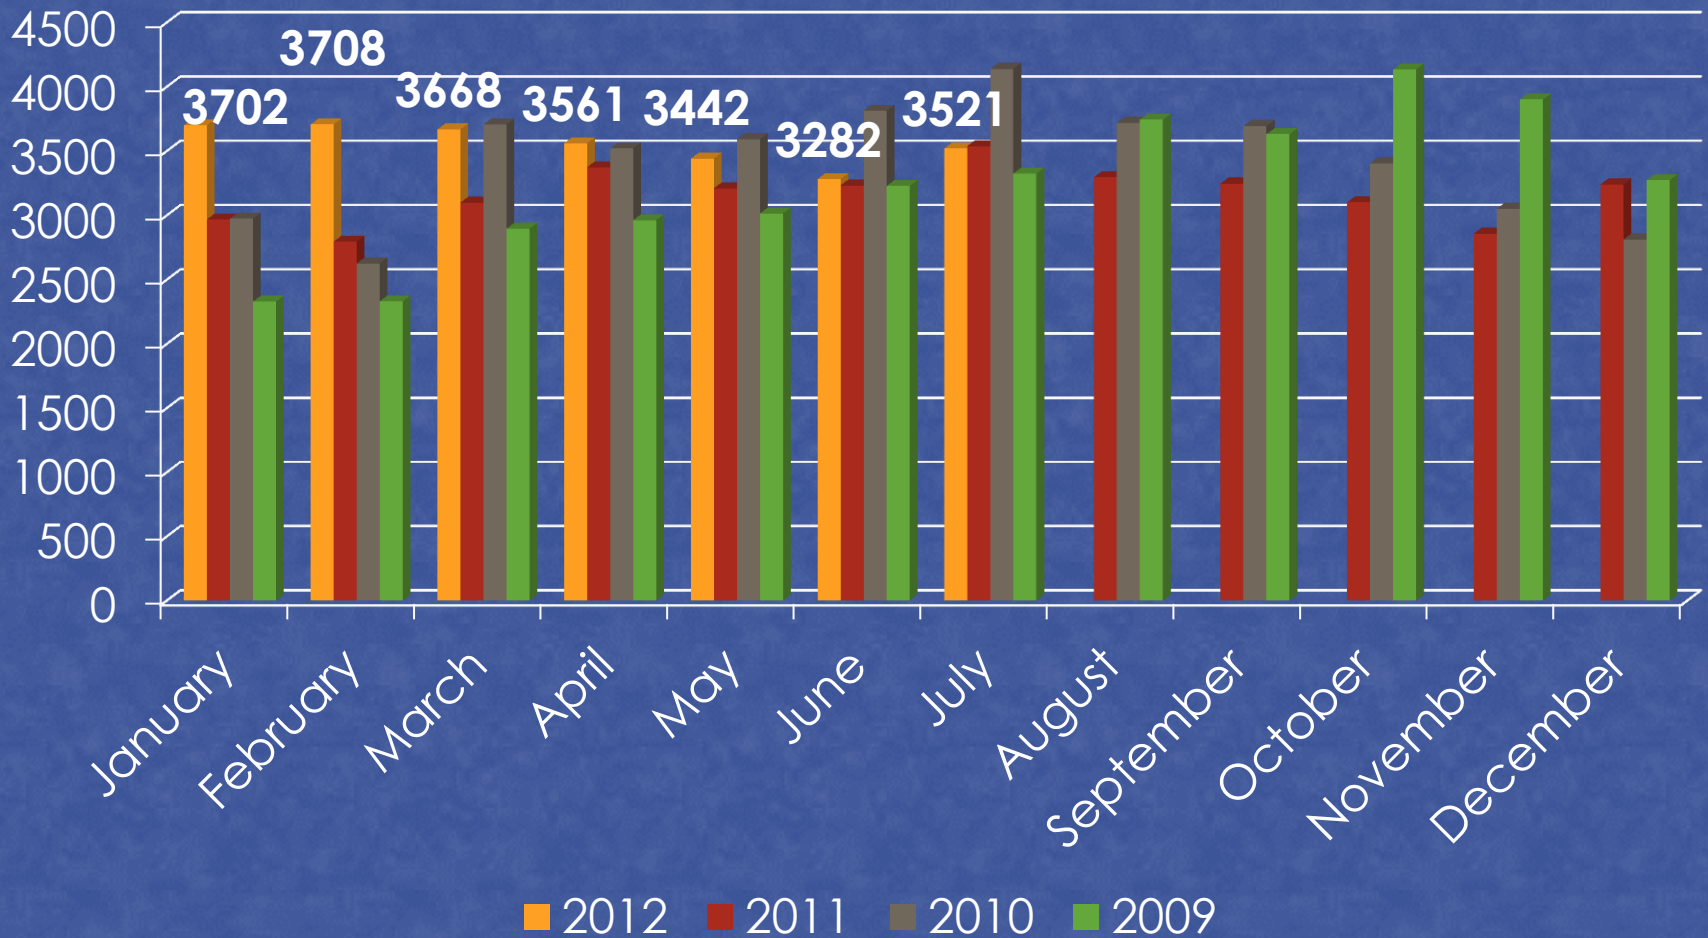

Owatonna Crime Data

July 2012

TOTAL EVENTS

TRAFFIC STOPS

	Jan	Feb	Mar	April	May	Jun	July	Aug	Sept	Oct	Nov	Dec
2009	1284	1175	1102	1168	1172	915	1049	1137	999	1122	1059	1061
2010	1053	939	1298	1319	1299	1419	1498	1342	1187	1221	913	714
2011	787	791	966	971	978	649	732	593	688	619	531	625
2012	666	803	702	738	645	596	740					

PART I CRIMES

	2008	2009	2010	2011	2012
Homicide	0	0	0	0	0
Rape	0	7	4	5	6
Robbery	1	3	4	11	1
Aggravated Assault	17	20	28	18	17
Burglary	79	81	75	118	36
Theft	432	352	379	345	246
Vehicle Theft	18	16	20	19	6
Arson	6	1	1	0	1

DISORDERLY & NUISANCE VIOLATIONS

Disorderly violations

2009 2010 2011 2012

Nuisance violations

2009 2010 2011 2012

ANIMAL CONTROL CALLS

■ 2008
 ■ 2009
 ■ 2010
 ■ 2011
 ■ 2012

Total Animal Calls:
 1207
 1324
 1420
 1455
 1079 (through 07/31/12)

TWO YEAR COMPARISON

	Calls		Reports		DWI		Warnings		Citations	
	2012	2011	2012	2011	2012	2011	2012	2011	2012	2011
July	3521	3359	295	286	14	15	553	482	301	236
Aug		3296		297		7		410		168
Sept		3248		264		5		488		242
3rd QTR		9903		847		27		1380		646