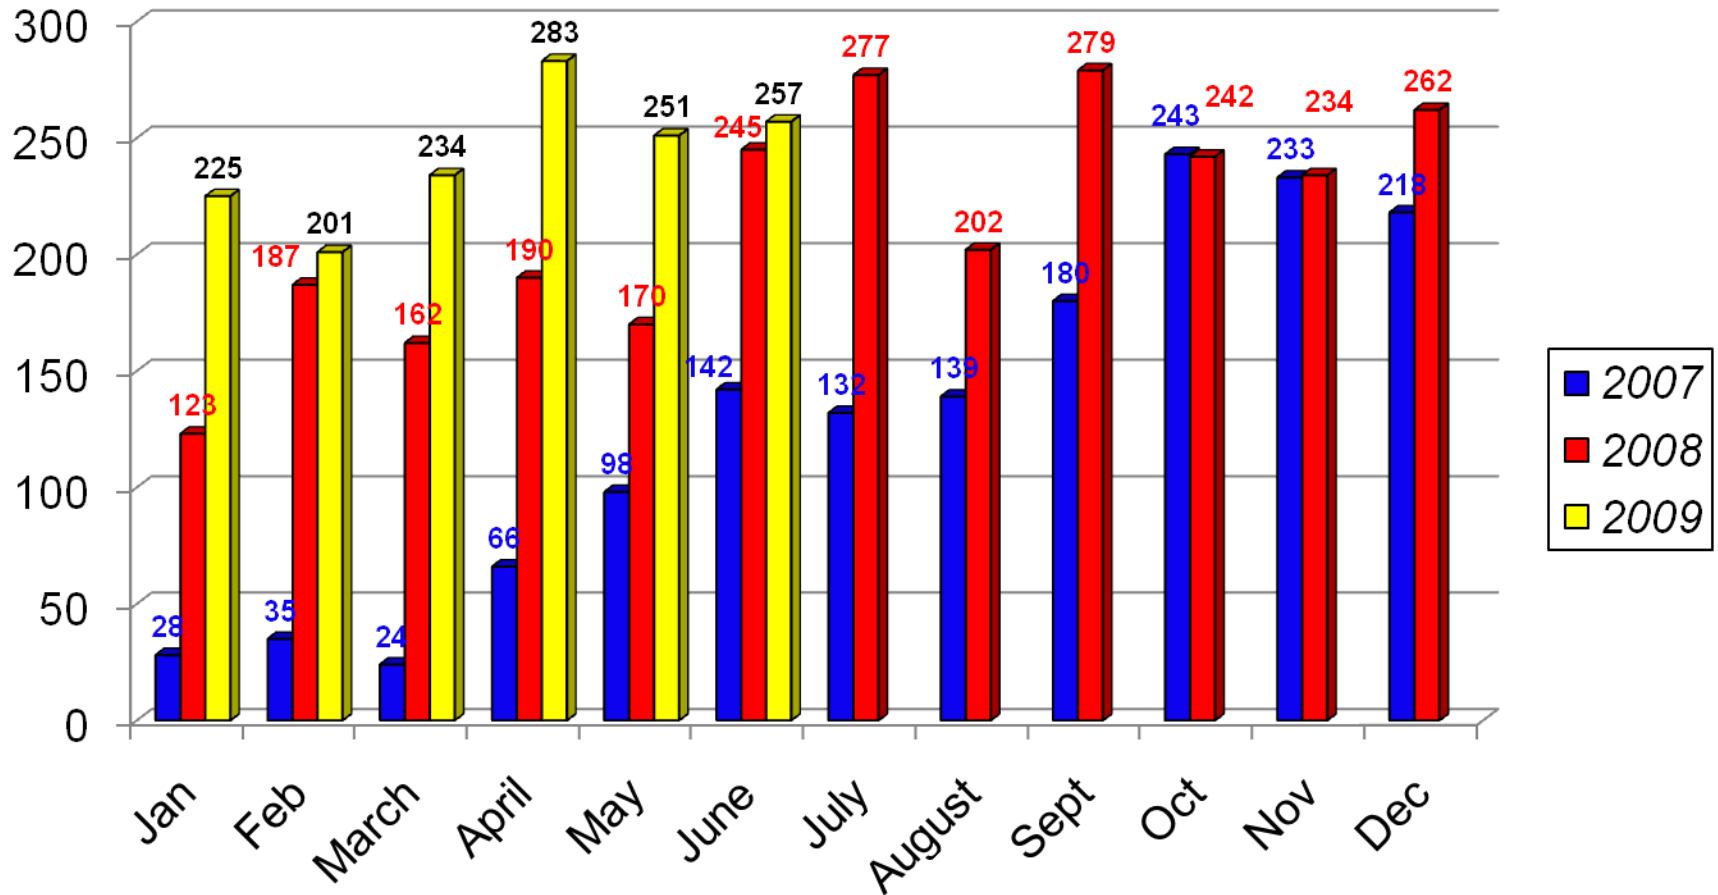

Owatonna Crime Data

June 2009

Calls for Service

Origin of data "CAD"

2008 & 2009 includes total number of events
2007 only includes reports written

Traffic Stops

(Data collected from "TS" code)
Origin of data "CAD"

Citations

Origin of data "CAD"

2008 include LOGIS format as of June
2008 - 2009 include parking citations thru February
March thru December 2009 **DO NOT** include parking citations

Arrests

Origin of data "CAD"

Disorderly & Nuisance Calls 2008 – 2009

City of Owatonna Animal Control Calls

Origin of data "CAD"

2007 includes only calls received by Animal Control
2008 from May, includes animal calls received by the entire department

Part I Crimes

2007 - 2008 Year Totals

2009 Year to Date Totals

	2006 Totals	2007 Totals	2008 YTD	2009 YTD
Homicide	0	0	0	0
Rape	3	7	0	4
Robbery	4	7	1	1
Agg Assault	19	17	17	11
Burglary	135	164	79	53
Theft	499	502	432	158
Vehicle Theft	30	29	18	8
Arson	7	2	6	1