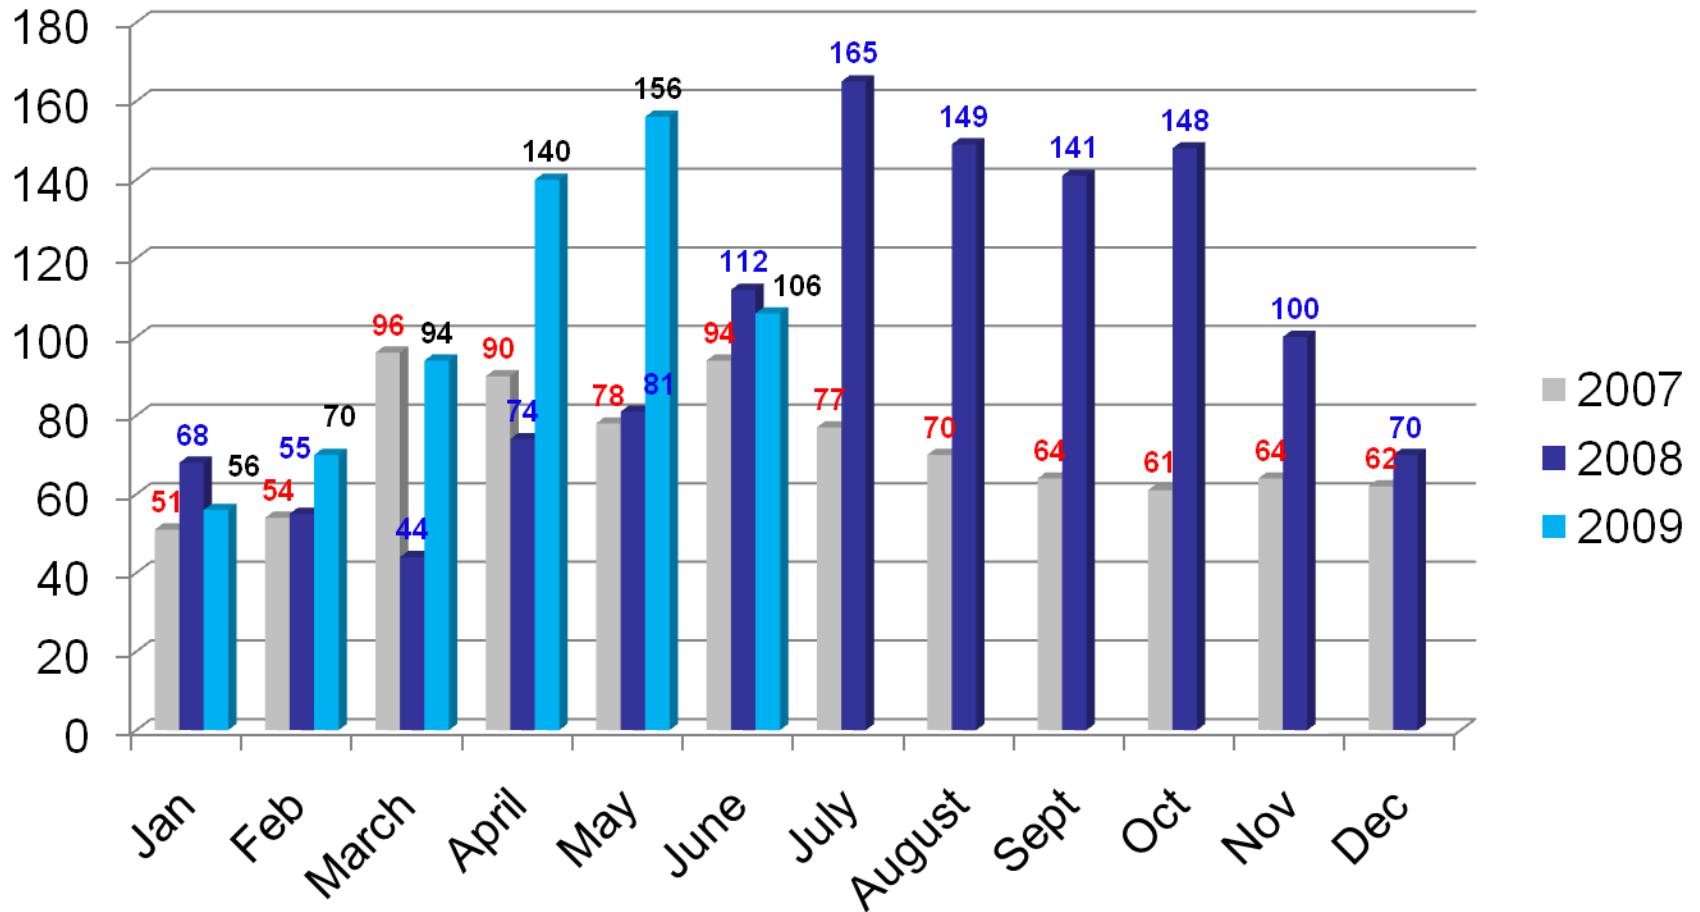

Owatonna Crime Data

June 2009

Calls for Service

Origin of data "CAD"

2008 & 2009 includes total number of events
2007 only includes reports written

Traffic Stops

(Data collected from "TS" code)
Origin of data "CAD"

Citations

Origin of data "CAD"

2008 include LOGIS format as of June
2008 - 2009 include parking citations thru February
March thru December 2009 **DO NOT** include parking citations

Arrests

Origin of data "CAD"

Disorderly & Nuisance Calls 2008 – 2009

City of Owatonna Animal Control Calls

Origin of data "CAD"

2007 includes only calls received by Animal Control
2008 from May, includes animal calls received by the entire department

Part I Crimes

2007 - 2008 Year Totals

2009 Year to Date Totals

	2006 Totals	2007 Totals	2008 YTD	2009 YTD
Homicide	0	0	0	0
Rape	3	7	0	4
Robbery	4	7	1	1
Agg Assault	19	17	17	11
Burglary	135	164	79	53
Theft	499	502	432	158
Vehicle Theft	30	29	18	8
Arson	7	2	6	1