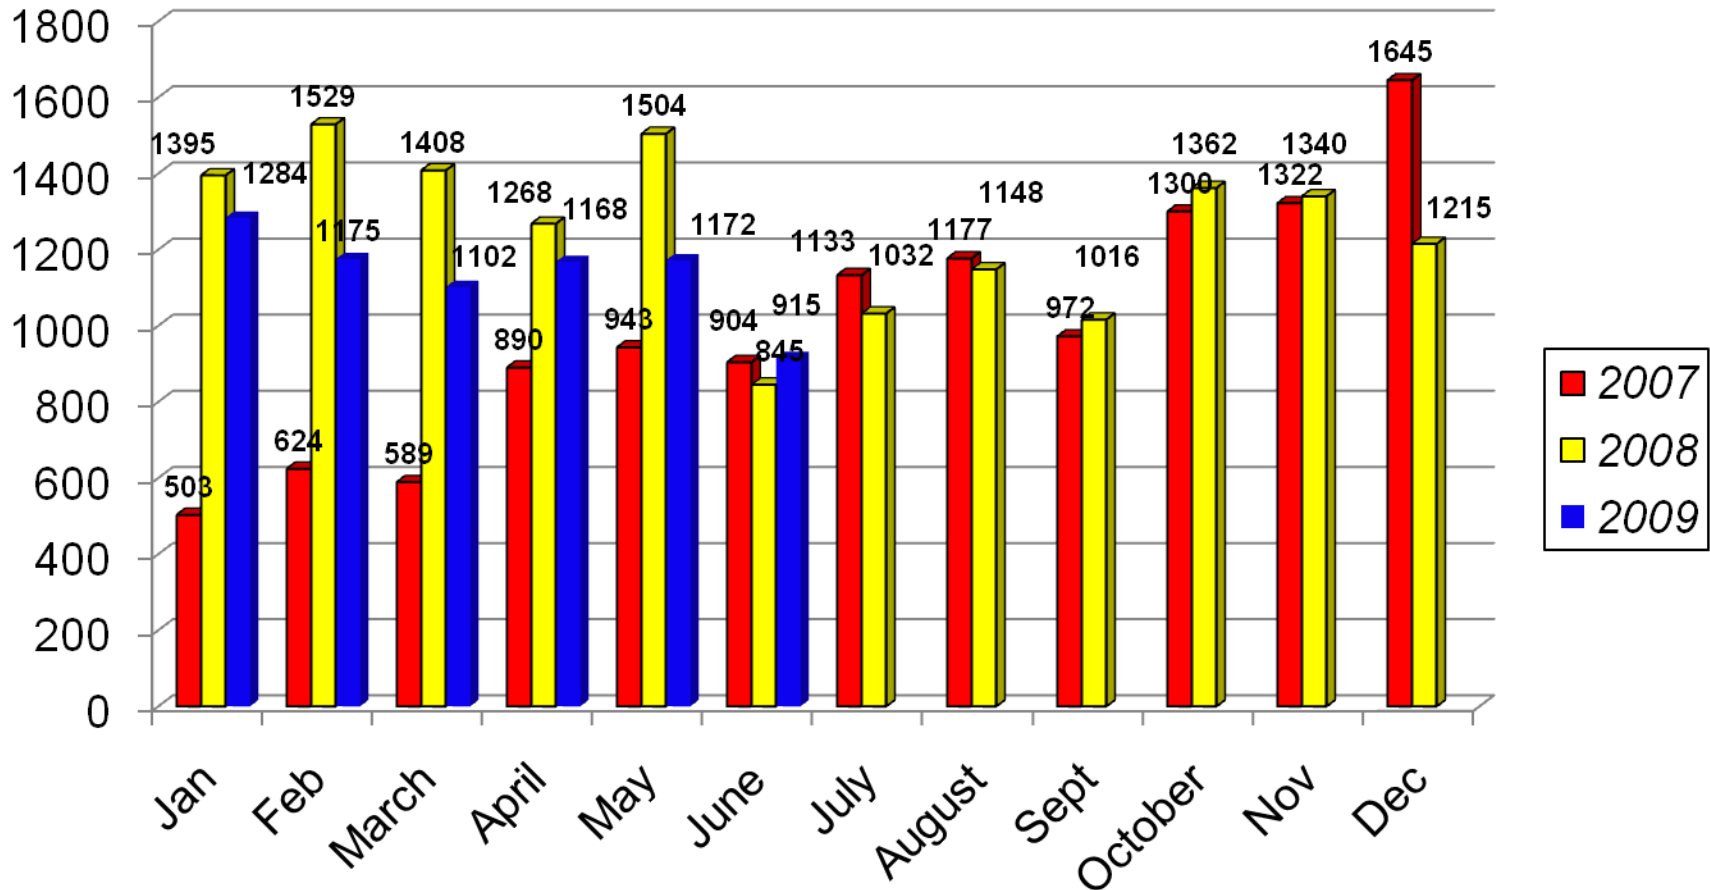

Owatonna Crime Data

June 2009

Calls for Service

Origin of data "CAD"

2008 & 2009 includes total number of events
2007 only includes reports written

Traffic Stops

(Data collected from "TS" code)
Origin of data "CAD"

Citations

Origin of data "CAD"

2008 include LOGIS format as of June
2008 - 2009 include parking citations thru February
March thru December 2009 **DO NOT** include parking citations

Arrests

Origin of data "CAD"

Disorderly & Nuisance Calls 2008 – 2009

City of Owatonna Animal Control Calls

Origin of data "CAD"

2007 includes only calls received by Animal Control
2008 from May, includes animal calls received by the entire department

Part I Crimes

2007 - 2008 Year Totals

2009 Year to Date Totals

	2006 Totals	2007 Totals	2008 YTD	2009 YTD
Homicide	0	0	0	0
Rape	3	7	0	4
Robbery	4	7	1	1
Agg Assault	19	17	17	11
Burglary	135	164	79	53
Theft	499	502	432	158
Vehicle Theft	30	29	18	8
Arson	7	2	6	1