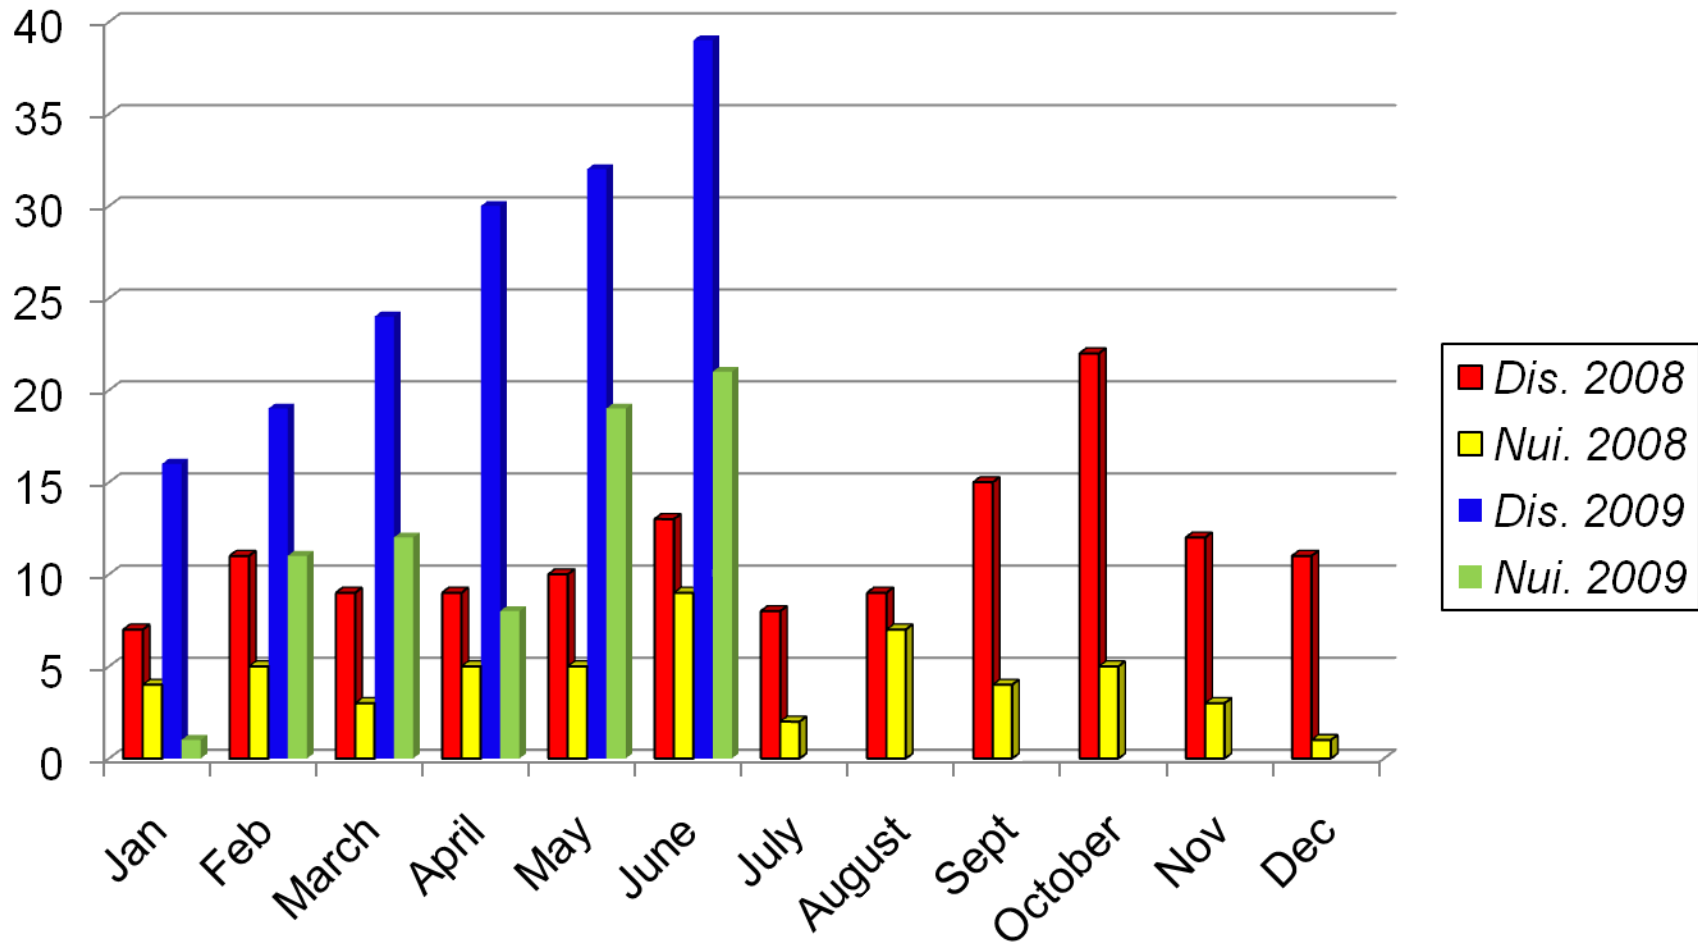

Owatonna Crime Data

June 2009

Calls for Service

Origin of data "CAD"

2008 & 2009 includes total number of events
2007 only includes reports written

Traffic Stops

(Data collected from "TS" code)
Origin of data "CAD"

Citations

Origin of data "CAD"

2008 include LOGIS format as of June
2008 - 2009 include parking citations thru February
March thru December 2009 **DO NOT** include parking citations

Arrests

Origin of data "CAD"

Disorderly & Nuisance Calls 2008 – 2009

City of Owatonna Animal Control Calls

Origin of data "CAD"

2007 includes only calls received by Animal Control
2008 from May, includes animal calls received by the entire department

Part I Crimes

2007 - 2008 Year Totals

2009 Year to Date Totals

	2006 Totals	2007 Totals	2008 YTD	2009 YTD
Homicide	0	0	0	0
Rape	3	7	0	4
Robbery	4	7	1	1
Agg Assault	19	17	17	11
Burglary	135	164	79	53
Theft	499	502	432	158
Vehicle Theft	30	29	18	8
Arson	7	2	6	1