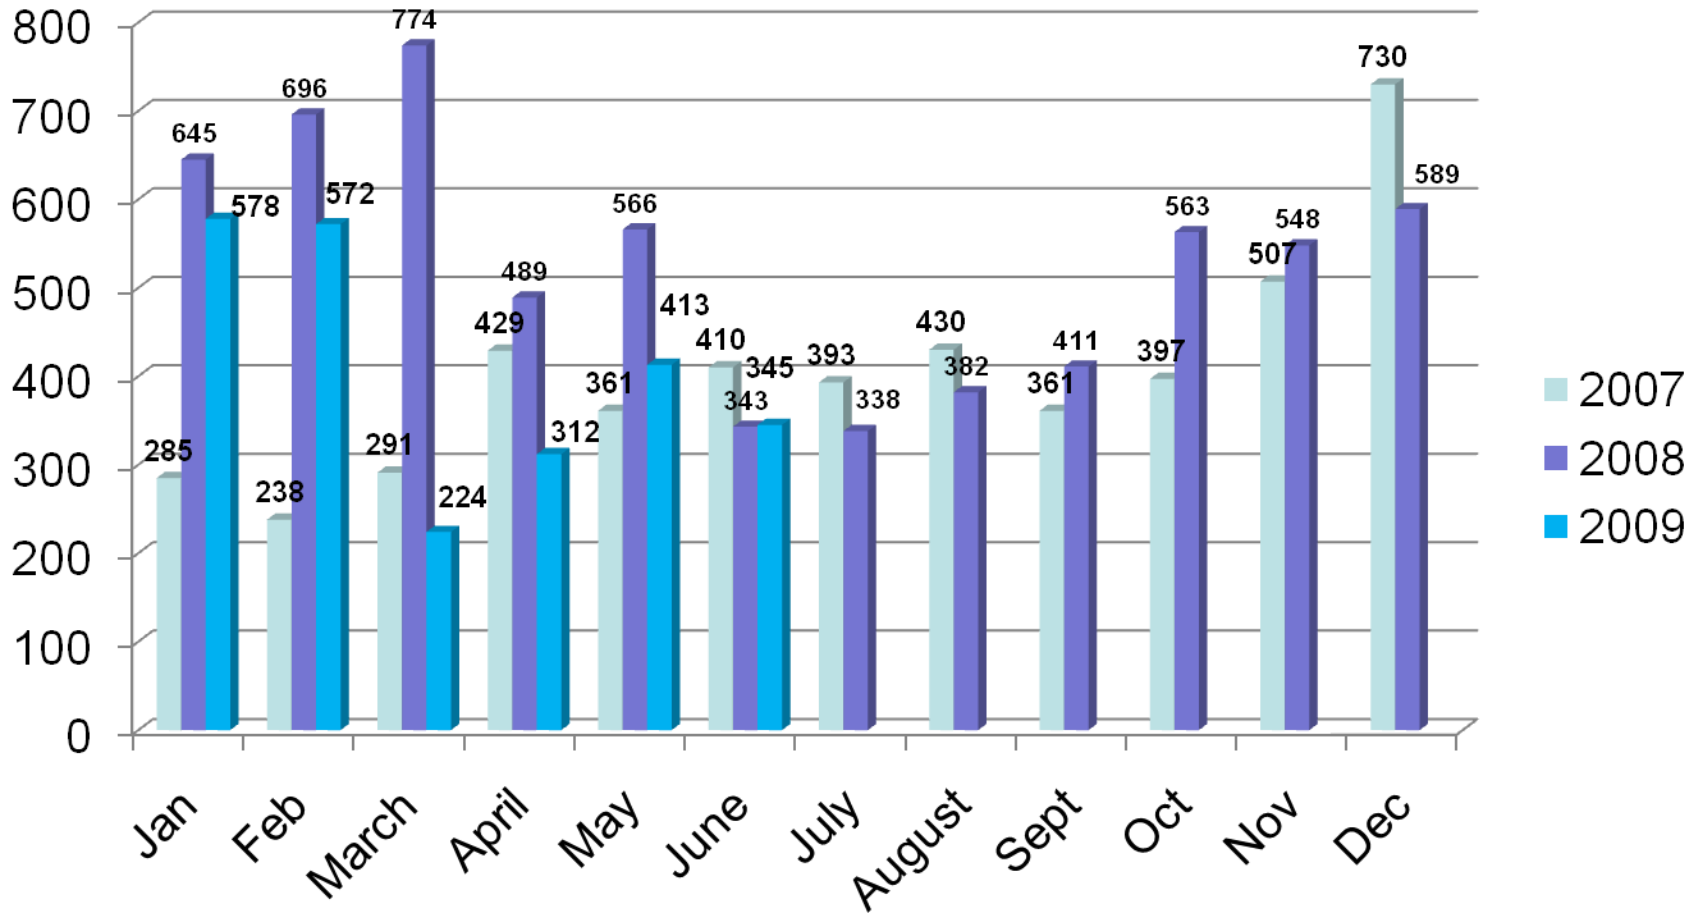

Owatonna Crime Data

June 2009

Calls for Service

Origin of data "CAD"

2008 & 2009 includes total number of events
2007 only includes reports written

Traffic Stops

(Data collected from "TS" code)
Origin of data "CAD"

Citations

Origin of data "CAD"

2008 include LOGIS format as of June
2008 - 2009 include parking citations thru February
March thru December 2009 **DO NOT** include parking citations

Arrests

Origin of data "CAD"

Disorderly & Nuisance Calls 2008 – 2009

City of Owatonna Animal Control Calls

Origin of data "CAD"

2007 includes only calls received by Animal Control
2008 from May, includes animal calls received by the entire department

Part I Crimes

2007 - 2008 Year Totals

2009 Year to Date Totals

	2006 Totals	2007 Totals	2008 YTD	2009 YTD
Homicide	0	0	0	0
Rape	3	7	0	4
Robbery	4	7	1	1
Agg Assault	19	17	17	11
Burglary	135	164	79	53
Theft	499	502	432	158
Vehicle Theft	30	29	18	8
Arson	7	2	6	1