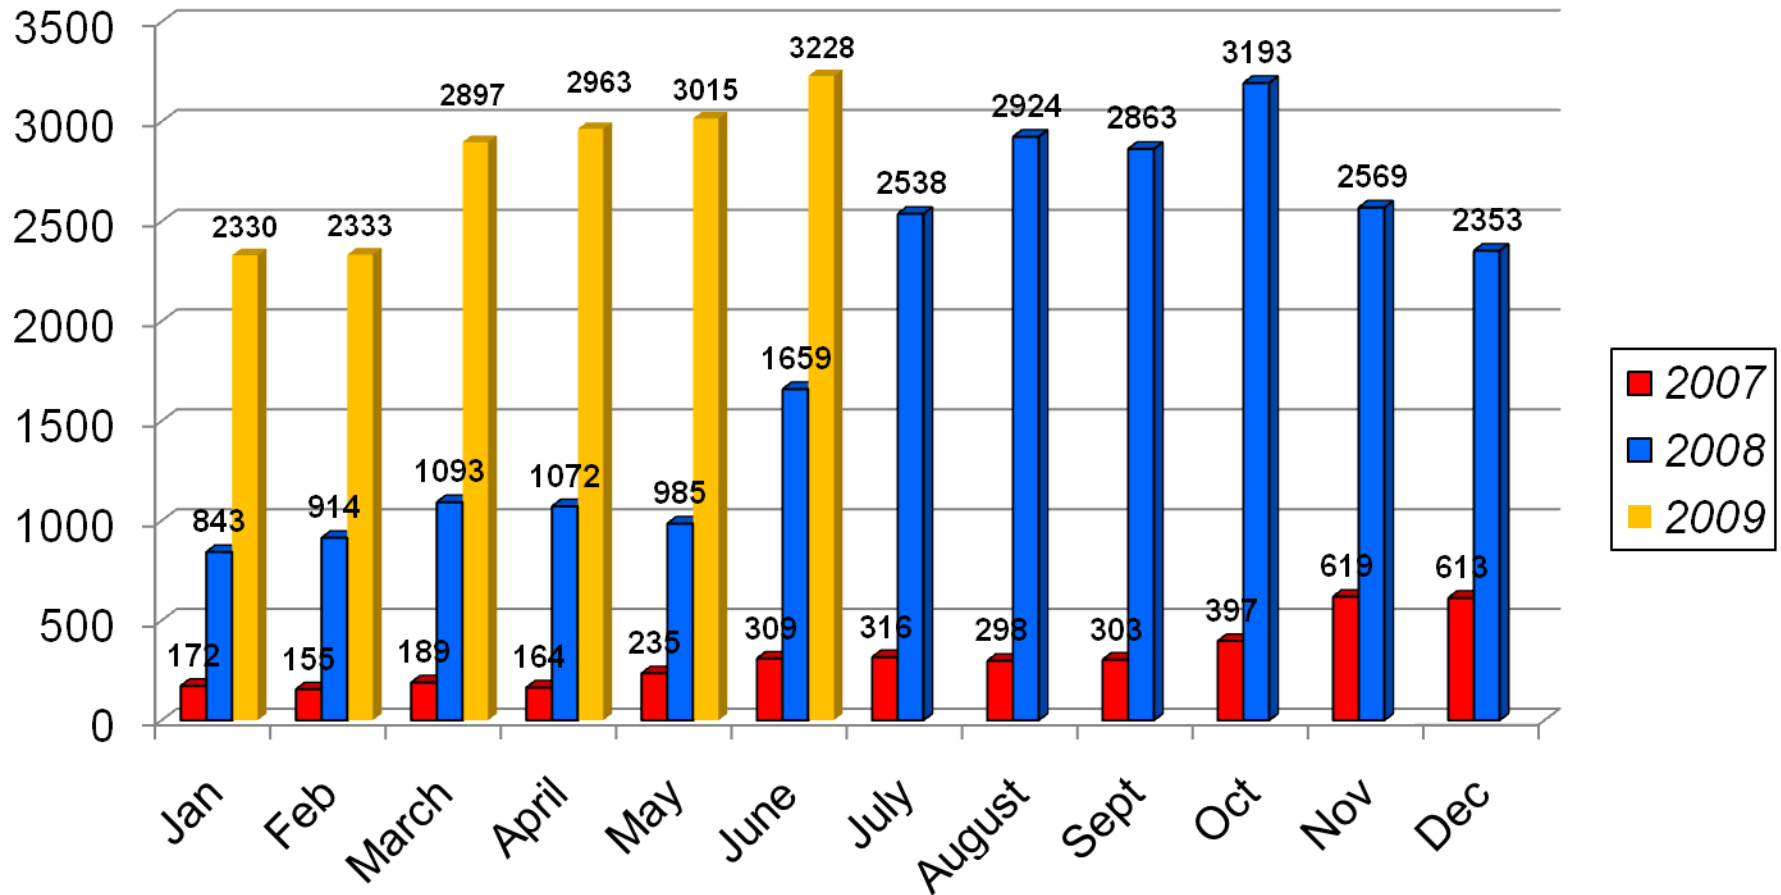

Owatonna Crime Data

June 2009

Calls for Service

Origin of data "CAD"

2008 & 2009 includes total number of events
2007 only includes reports written

Traffic Stops

(Data collected from "TS" code)
Origin of data "CAD"

Citations

Origin of data "CAD"

2008 include LOGIS format as of June
2008 - 2009 include parking citations thru February
March thru December 2009 **DO NOT** include parking citations

Arrests

Origin of data "CAD"

Disorderly & Nuisance Calls 2008 – 2009

City of Owatonna Animal Control Calls

Origin of data "CAD"

2007 includes only calls received by Animal Control
2008 from May, includes animal calls received by the entire department

Part I Crimes

2007 - 2008 Year Totals

2009 Year to Date Totals

	2006 Totals	2007 Totals	2008 YTD	2009 YTD
Homicide	0	0	0	0
Rape	3	7	0	4
Robbery	4	7	1	1
Agg Assault	19	17	17	11
Burglary	135	164	79	53
Theft	499	502	432	158
Vehicle Theft	30	29	18	8
Arson	7	2	6	1