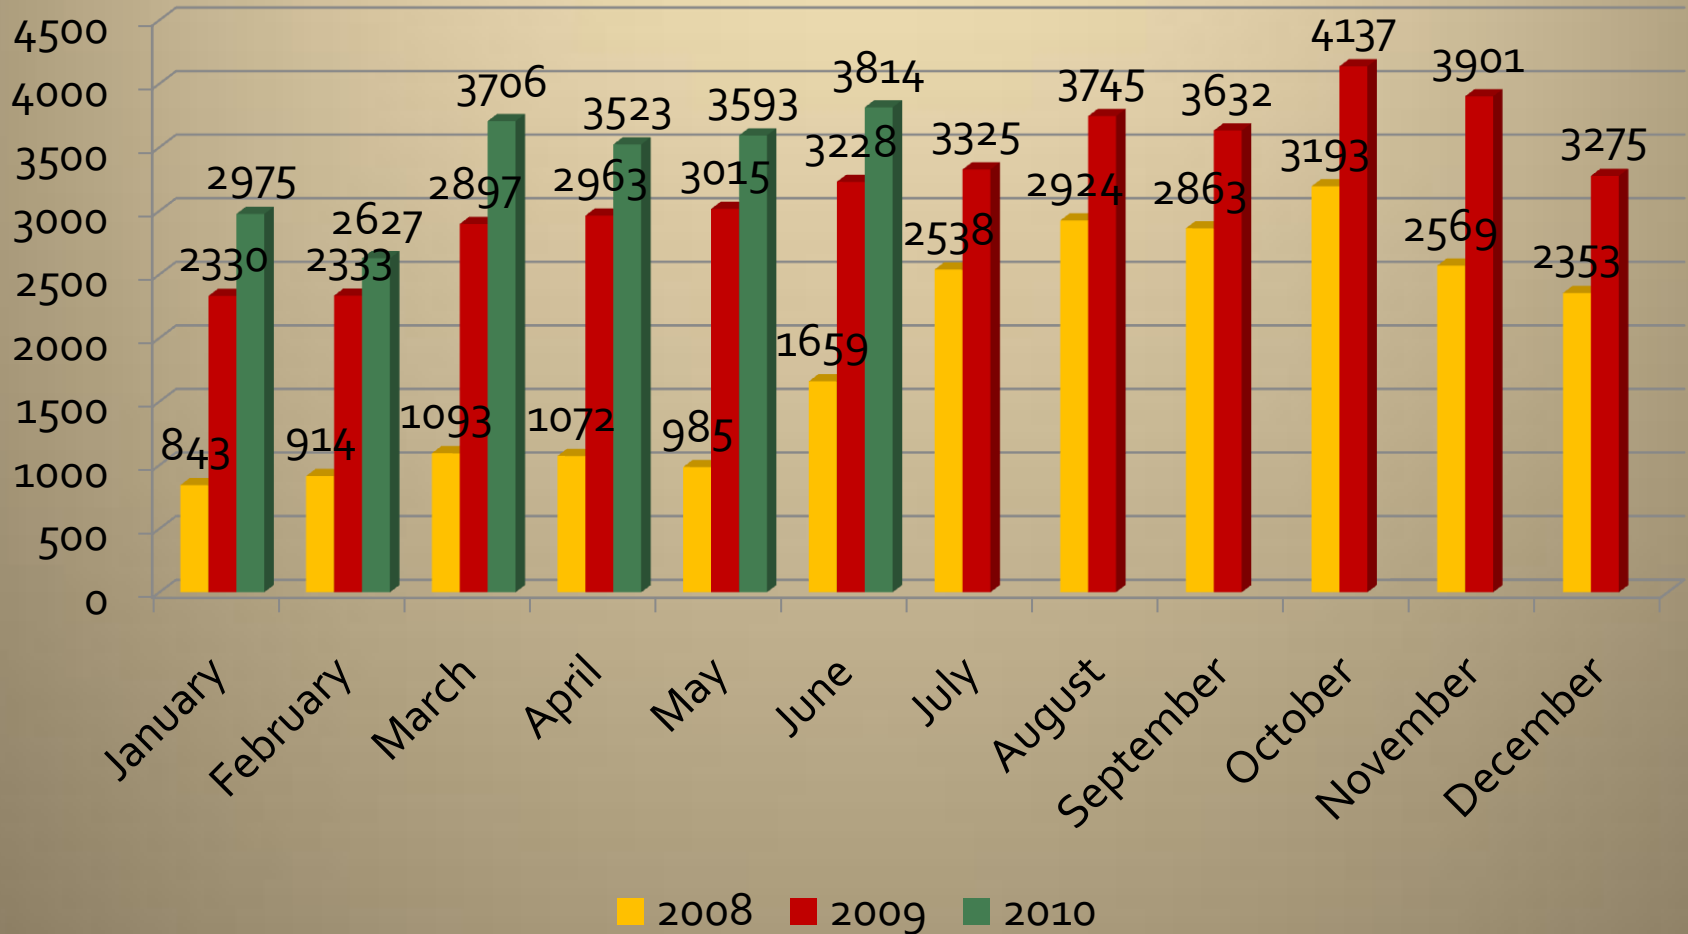

Owatonna Crime Data

June 2010

Total Events

Traffic Stops

	Jan	Feb	Mar	April	May	June	July	Aug	Sept	Oct	Nov	Dec
2008	1395	1529	1408	1268	1504	845	1032	1148	1016	1362	1340	1215
2009	1284	1175	1102	1168	1172	915	1049	1137	999	1122	1059	1061
2010	1053	939	1298	1319	1299	1419						

Citations & Warnings

Arrests

May 2010 Arrests

- **Warrant Arrests:**
More than 1 officer may get credit for a warrant arrest
- **Adult Arrests:**
Only the primary officer (as recorded in LOGIS) gets credit for the arrest
- **Juvenile Arrests:**
Only the primary officer (as recorded in LOGIS) gets credit for the arrest

Part I Crimes

	2007	2008	2009	2010
Homicide	0	0	0	0
Rape	7	0	7	1
Robbery	7	1	3	3
Aggravated Assault	17	17	20	17
Burglary	164	79	81	17
Theft	502	432	352	205
Vehicle Theft	29	18	16	10
Arson	2	6	1	0

Disorderly & Nuisance Violations

DISORDERLY VIOLATIONS

NUISANCE VIOLATIONS

Animal Control Calls

Total Animal Calls: 1207 1324 342 (through 04/30/2010)

Two Year Comparison

	Calls		Reports		DWI		Warnings		Citations	
	2010	2009	2010	2009	2010	2009	2010	2009	2010	2009
April	3523	2963	263	376	12	8	607	709	344	312
May	3593	3015	283	342	6	12	942	872	333	413
June	3814	3228	306	370	10	20	669	564	386	345
2nd QTR Totals	10930	9206	852	1088	28	40	2218	2145	1063	1070