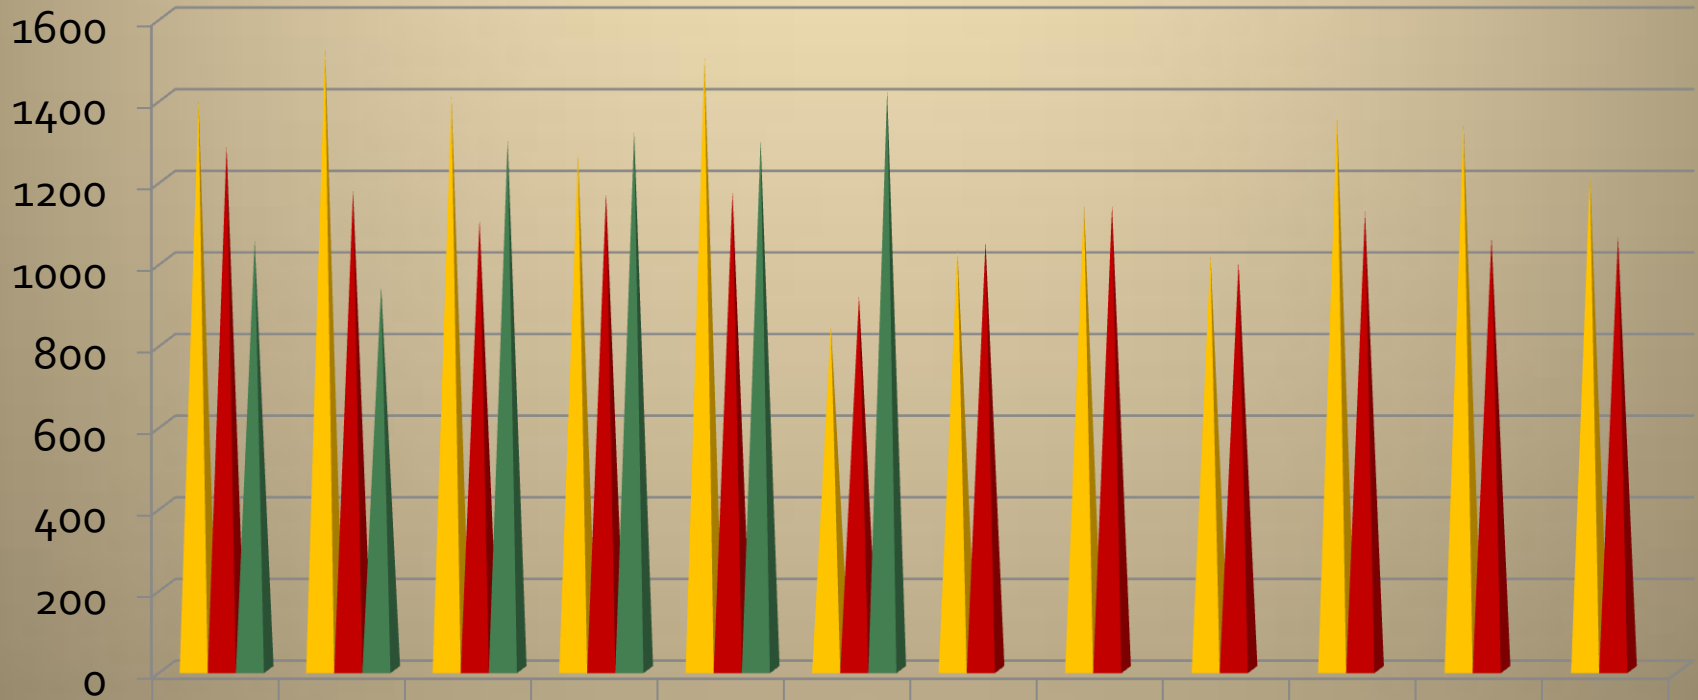

Owatonna Crime Data

June 2010

Total Events

Traffic Stops

	Jan	Feb	Mar	April	May	June	July	Aug	Sept	Oct	Nov	Dec
2008	1395	1529	1408	1268	1504	845	1032	1148	1016	1362	1340	1215
2009	1284	1175	1102	1168	1172	915	1049	1137	999	1122	1059	1061
2010	1053	939	1298	1319	1299	1419						

Part I Crimes

	2007	2008	2009	2010
Homicide	0	0	0	0
Rape	7	0	7	1
Robbery	7	1	3	3
Aggravated Assault	17	17	20	17
Burglary	164	79	81	17
Theft	502	432	352	205
Vehicle Theft	29	18	16	10
Arson	2	6	1	0

Disorderly & Nuisance Violations

DISORDERLY VIOLATIONS

NUISANCE VIOLATIONS

Animal Control Calls

Total Animal Calls: 1207 1324 342 (through 04/30/2010)

Two Year Comparison

	Calls		Reports		DWI		Warnings		Citations	
	2010	2009	2010	2009	2010	2009	2010	2009	2010	2009
April	3523	2963	263	376	12	8	607	709	344	312
May	3593	3015	283	342	6	12	942	872	333	413
June	3814	3228	306	370	10	20	669	564	386	345
2nd QTR Totals	10930	9206	852	1088	28	40	2218	2145	1063	1070