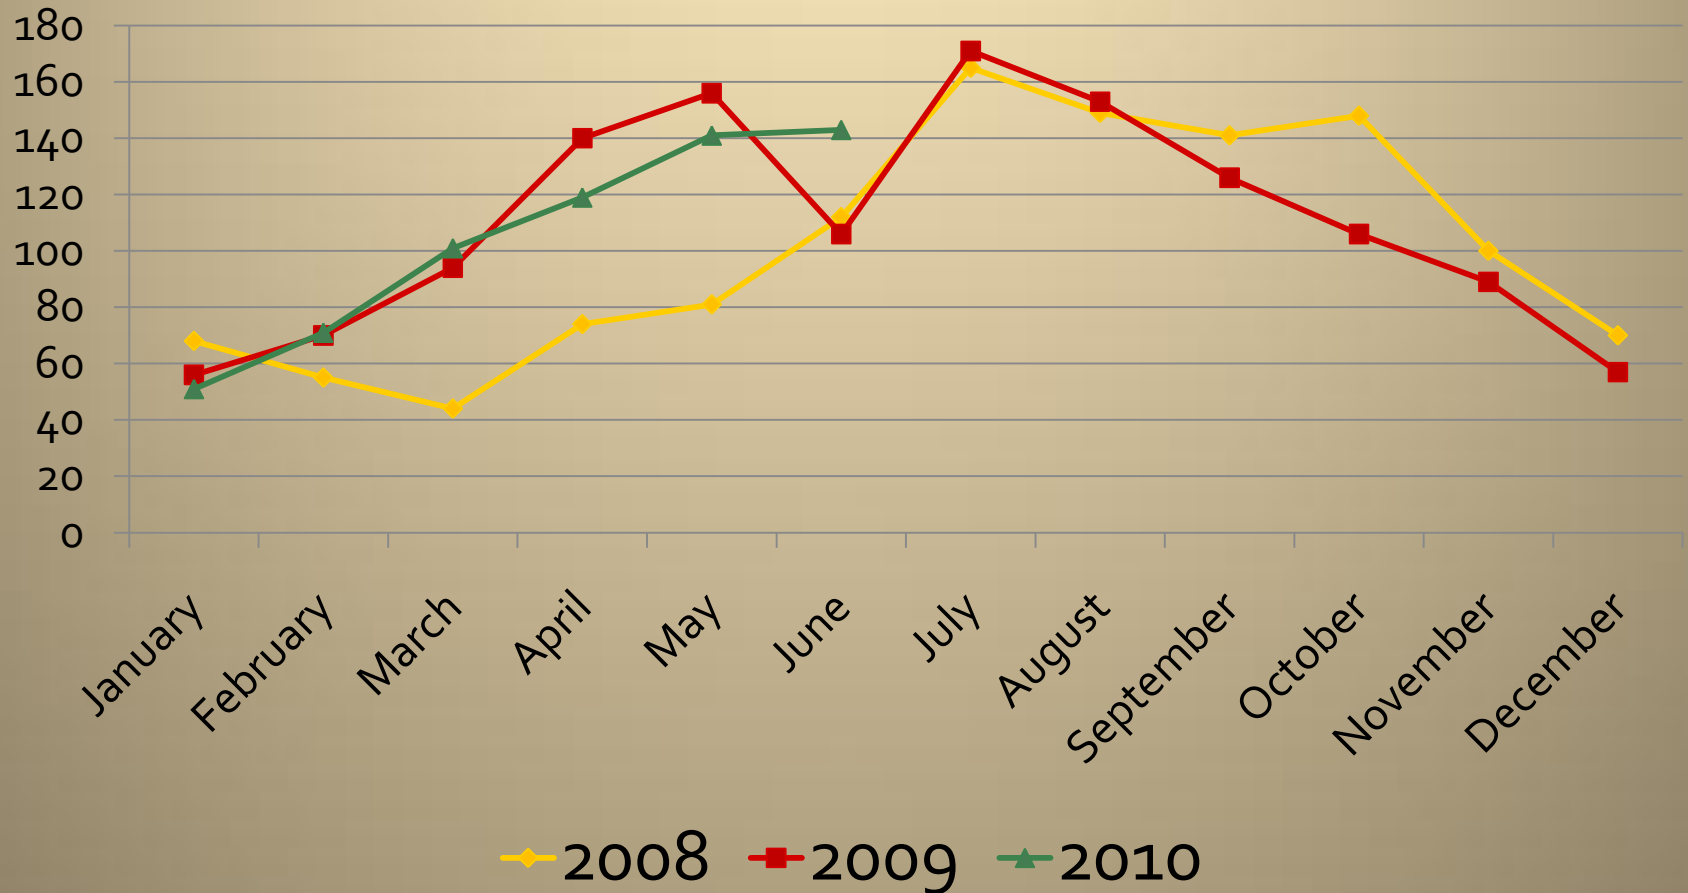

Owatonna Crime Data

June 2010

Total Events

Traffic Stops

	Jan	Feb	Mar	April	May	June	July	Aug	Sept	Oct	Nov	Dec
2008	1395	1529	1408	1268	1504	845	1032	1148	1016	1362	1340	1215
2009	1284	1175	1102	1168	1172	915	1049	1137	999	1122	1059	1061
2010	1053	939	1298	1319	1299	1419						

Part I Crimes

	2007	2008	2009	2010
Homicide	0	0	0	0
Rape	7	0	7	1
Robbery	7	1	3	3
Aggravated Assault	17	17	20	17
Burglary	164	79	81	17
Theft	502	432	352	205
Vehicle Theft	29	18	16	10
Arson	2	6	1	0

Disorderly & Nuisance Violations

DISORDERLY VIOLATIONS

NUISANCE VIOLATIONS

Animal Control Calls

Total Animal Calls: 1207 1324 342 (through 04/30/2010)

Two Year Comparison

	Calls		Reports		DWI		Warnings		Citations	
	2010	2009	2010	2009	2010	2009	2010	2009	2010	2009
April	3523	2963	263	376	12	8	607	709	344	312
May	3593	3015	283	342	6	12	942	872	333	413
June	3814	3228	306	370	10	20	669	564	386	345
2nd QTR Totals	10930	9206	852	1088	28	40	2218	2145	1063	1070