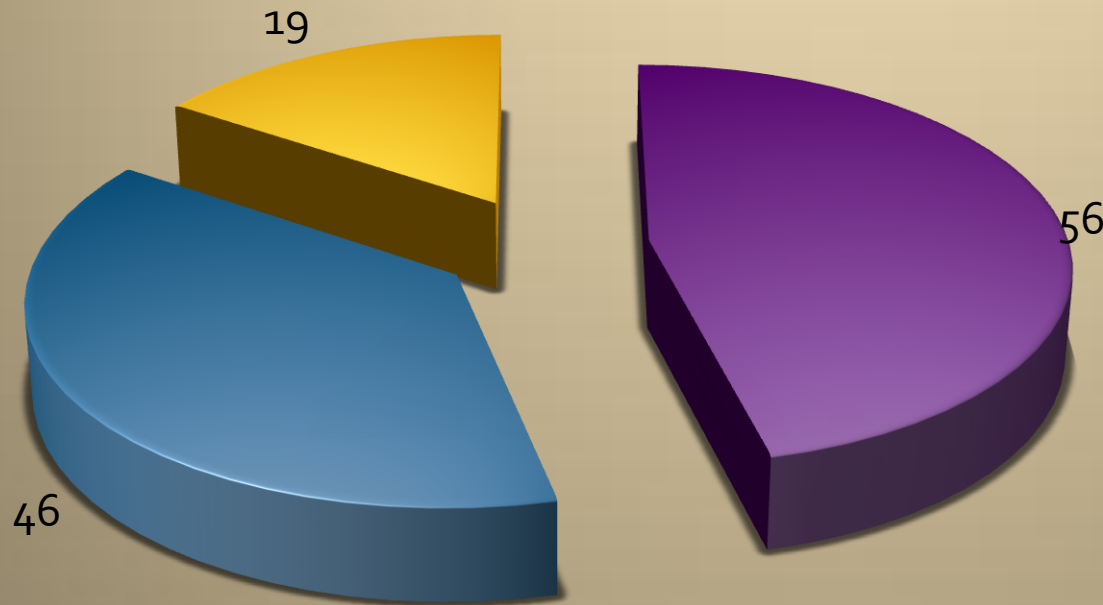

Arrests

May 2010 Arrests

- **Warrant Arrests:**
  More than 1 officer may get credit for a warrant arrest
- **Adult Arrests:**
  Only the primary officer (as recorded in LOGIS) gets credit for the arrest
- **Juvenile Arrests:**
  Only the primary officer (as recorded in LOGIS) gets credit for the arrest

Part I Crimes

	2007	2008	2009	2010
Homicide	0	0	0	0
Rape	7	0	7	1
Robbery	7	1	3	3
Aggravated Assault	17	17	20	17
Burglary	164	79	81	17
Theft	502	432	352	205
Vehicle Theft	29	18	16	10
Arson	2	6	1	0