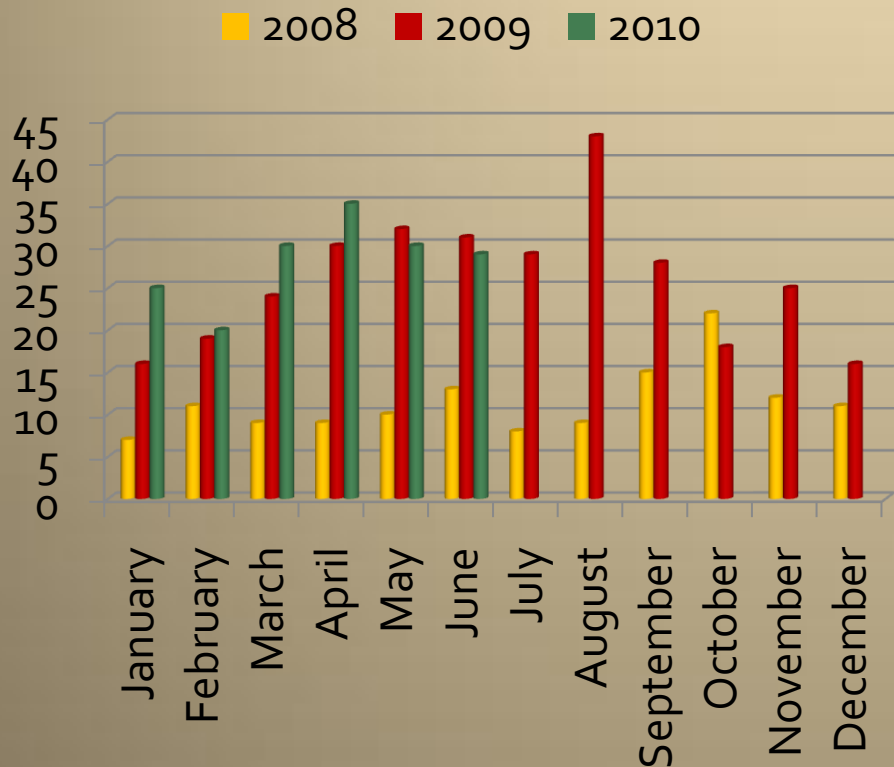

Owatonna Crime Data

June 2010

Total Events

Traffic Stops

	Jan	Feb	Mar	April	May	June	July	Aug	Sept	Oct	Nov	Dec
2008	1395	1529	1408	1268	1504	845	1032	1148	1016	1362	1340	1215
2009	1284	1175	1102	1168	1172	915	1049	1137	999	1122	1059	1061
2010	1053	939	1298	1319	1299	1419						

Citations & Warnings

Arrests

May 2010 Arrests

- **Warrant Arrests:**
More than 1 officer may get credit for a warrant arrest
- **Adult Arrests:**
Only the primary officer (as recorded in LOGIS) gets credit for the arrest
- **Juvenile Arrests:**
Only the primary officer (as recorded in LOGIS) gets credit for the arrest

Part I Crimes

	2007	2008	2009	2010
Homicide	0	0	0	0
Rape	7	0	7	1
Robbery	7	1	3	3
Aggravated Assault	17	17	20	17
Burglary	164	79	81	17
Theft	502	432	352	205
Vehicle Theft	29	18	16	10
Arson	2	6	1	0

Disorderly & Nuisance Violations

DISORDERLY VIOLATIONS

NUISANCE VIOLATIONS

Animal Control Calls

Total Animal Calls: 1207 1324 342 (through 04/30/2010)

Two Year Comparison

	Calls		Reports		DWI		Warnings		Citations	
	2010	2009	2010	2009	2010	2009	2010	2009	2010	2009
April	3523	2963	263	376	12	8	607	709	344	312
May	3593	3015	283	342	6	12	942	872	333	413
June	3814	3228	306	370	10	20	669	564	386	345
2nd QTR Totals	10930	9206	852	1088	28	40	2218	2145	1063	1070