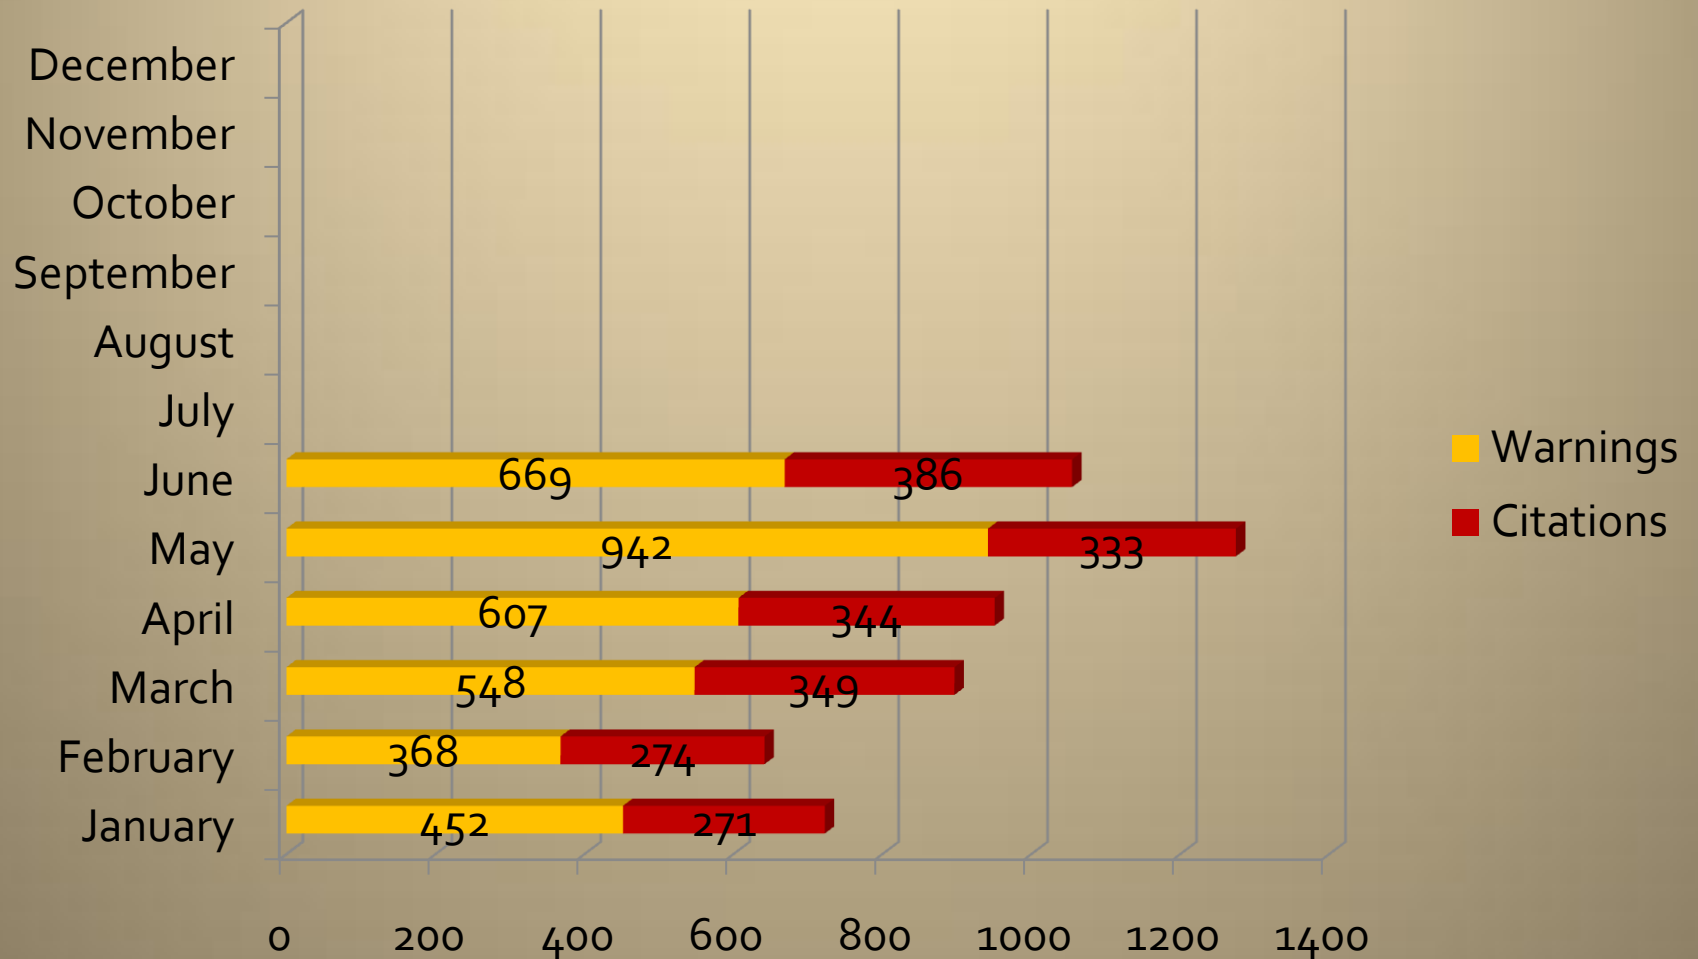

Owatonna Crime Data

June 2010

Total Events

Traffic Stops

	Jan	Feb	Mar	April	May	June	July	Aug	Sept	Oct	Nov	Dec
2008	1395	1529	1408	1268	1504	845	1032	1148	1016	1362	1340	1215
2009	1284	1175	1102	1168	1172	915	1049	1137	999	1122	1059	1061
2010	1053	939	1298	1319	1299	1419						

Citations & Warnings

Arrests

May 2010 Arrests

- **Warrant Arrests:**
More than 1 officer may get credit for a warrant arrest
- **Adult Arrests:**
Only the primary officer (as recorded in LOGIS) gets credit for the arrest
- **Juvenile Arrests:**
Only the primary officer (as recorded in LOGIS) gets credit for the arrest

Part I Crimes

	2007	2008	2009	2010
Homicide	0	0	0	0
Rape	7	0	7	1
Robbery	7	1	3	3
Aggravated Assault	17	17	20	17
Burglary	164	79	81	17
Theft	502	432	352	205
Vehicle Theft	29	18	16	10
Arson	2	6	1	0

Disorderly & Nuisance Violations

DISORDERLY VIOLATIONS

NUISANCE VIOLATIONS

Animal Control Calls

Total Animal Calls: 1207 1324 342 (through 04/30/2010)

Two Year Comparison

	Calls		Reports		DWI		Warnings		Citations	
	2010	2009	2010	2009	2010	2009	2010	2009	2010	2009
April	3523	2963	263	376	12	8	607	709	344	312
May	3593	3015	283	342	6	12	942	872	333	413
June	3814	3228	306	370	10	20	669	564	386	345
2nd QTR Totals	10930	9206	852	1088	28	40	2218	2145	1063	1070