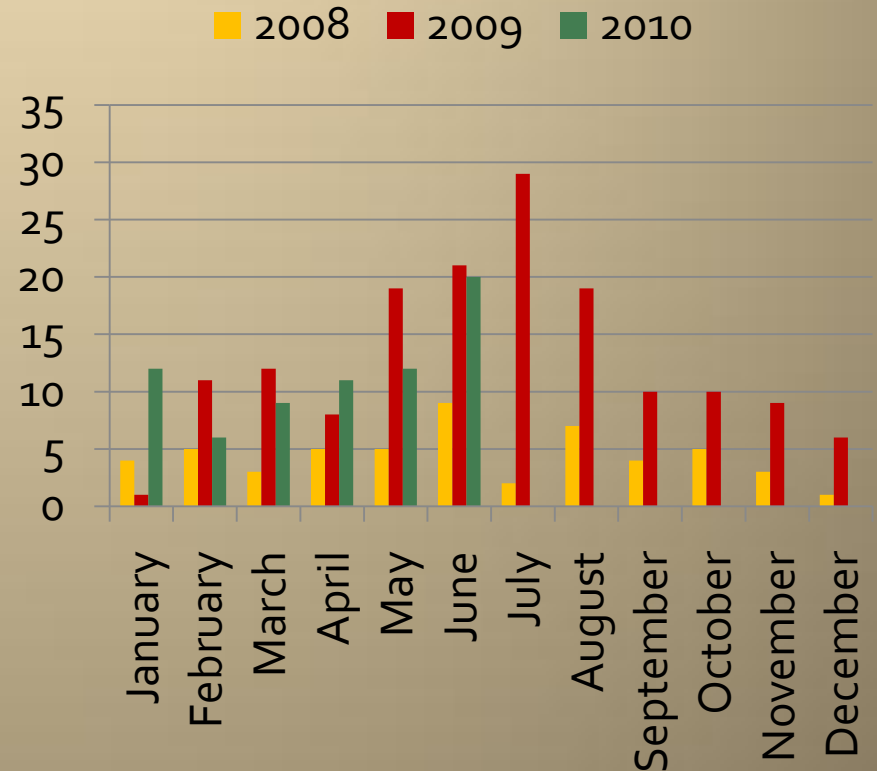

Owatonna Crime Data

June 2010

Total Events

Traffic Stops

	Jan	Feb	Mar	April	May	June	July	Aug	Sept	Oct	Nov	Dec
2008	1395	1529	1408	1268	1504	845	1032	1148	1016	1362	1340	1215
2009	1284	1175	1102	1168	1172	915	1049	1137	999	1122	1059	1061
2010	1053	939	1298	1319	1299	1419						

Citations & Warnings

Arrests

May 2010 Arrests

- **Warrant Arrests:**
More than 1 officer may get credit for a warrant arrest
- **Adult Arrests:**
Only the primary officer (as recorded in LOGIS) gets credit for the arrest
- **Juvenile Arrests:**
Only the primary officer (as recorded in LOGIS) gets credit for the arrest

Part I Crimes

	2007	2008	2009	2010
Homicide	0	0	0	0
Rape	7	0	7	1
Robbery	7	1	3	3
Aggravated Assault	17	17	20	17
Burglary	164	79	81	17
Theft	502	432	352	205
Vehicle Theft	29	18	16	10
Arson	2	6	1	0

Disorderly & Nuisance Violations

DISORDERLY VIOLATIONS

NUISANCE VIOLATIONS

Animal Control Calls

Total Animal Calls: 1207 1324 342 (through 04/30/2010)

Two Year Comparison

	Calls		Reports		DWI		Warnings		Citations	
	2010	2009	2010	2009	2010	2009	2010	2009	2010	2009
April	3523	2963	263	376	12	8	607	709	344	312
May	3593	3015	283	342	6	12	942	872	333	413
June	3814	3228	306	370	10	20	669	564	386	345
2nd QTR Totals	10930	9206	852	1088	28	40	2218	2145	1063	1070