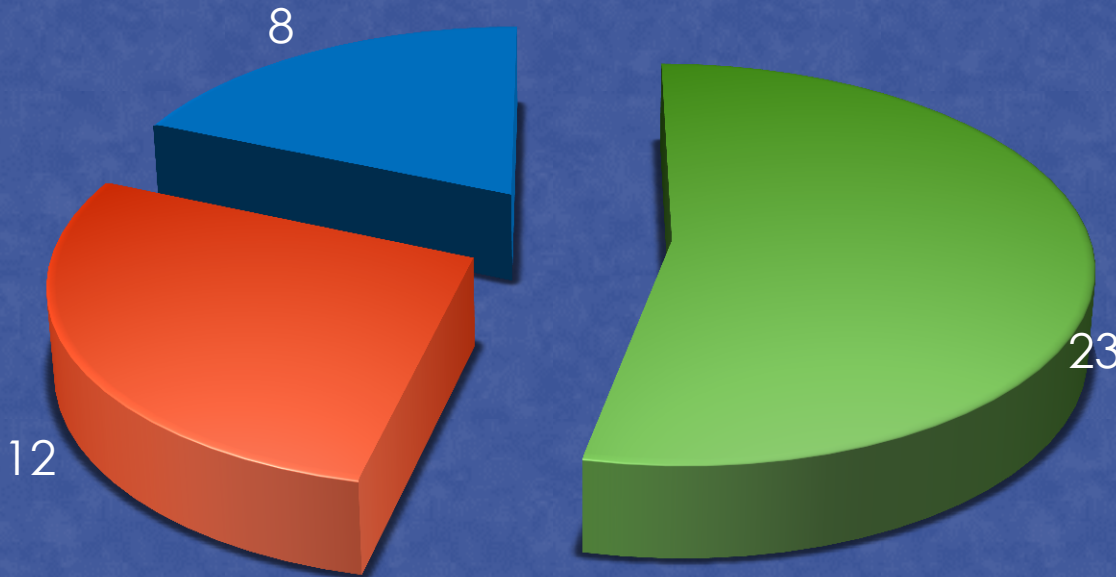

ARRESTS

June 2012

- **Warrant Arrests:**
  More than 1 officer may get credit for a warrant arrest
- **Adult Arrests:**
  Only the primary officer (as recorded in LOGIS) gets credit for the arrest
- **Juvenile Arrests:**
  Only the primary officer (as recorded in LOGIS) gets credit for the arrest

PART I CRIMES

	2008	2009	2010	2011	2012
Homicide	0	0	0	0	0
Rape	0	7	4	5	5
Robbery	1	3	4	11	1
Aggravated Assault	17	20	28	18	16
Burglary	79	81	75	118	28
Theft	432	352	379	345	177
Vehicle Theft	18	16	20	19	3
Arson	6	1	1	0	0