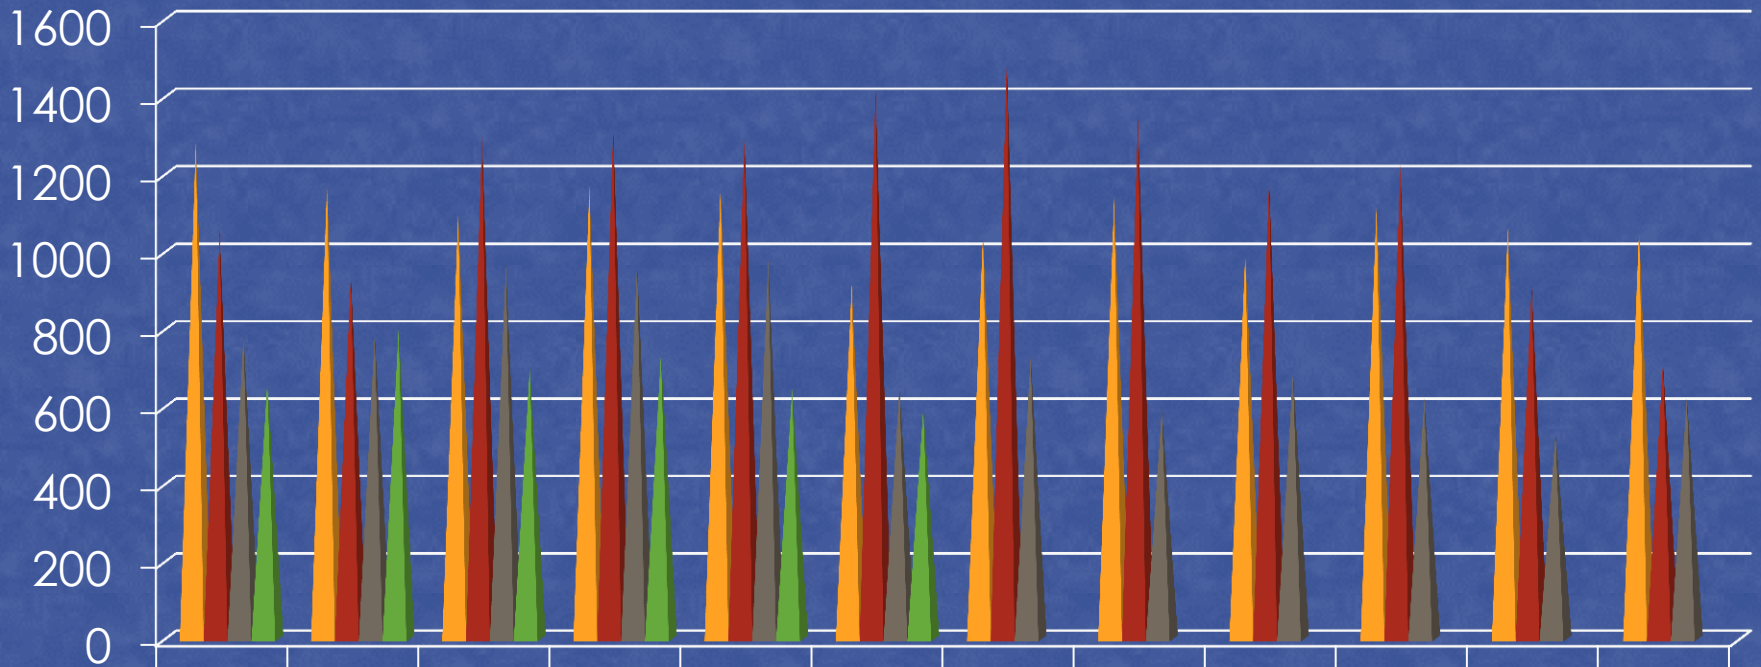

Owatonna Crime Data

June 2012

TOTAL EVENTS

TRAFFIC STOPS

	Jan	Feb	Mar	April	May	Jun	July	Aug	Sept	Oct	Nov	Dec
2009	1284	1175	1102	1168	1172	915	1049	1137	999	1122	1059	1061
2010	1053	939	1298	1319	1299	1419	1498	1342	1187	1221	913	714
2011	787	791	966	971	978	649	732	593	688	619	531	625
2012	666	803	702	738	645	596						

PART I CRIMES

	2008	2009	2010	2011	2012
Homicide	0	0	0	0	0
Rape	0	7	4	5	5
Robbery	1	3	4	11	1
Aggravated Assault	17	20	28	18	16
Burglary	79	81	75	118	28
Theft	432	352	379	345	177
Vehicle Theft	18	16	20	19	3
Arson	6	1	1	0	0

DISORDERLY & NUISANCE VIOLATIONS

Disorderly violations

2009 2010 2011 2012

Nuisance violations

2009 2010 2011 2012

ANIMAL CONTROL CALLS

■ 2008
 ■ 2009
 ■ 2010
 ■ 2011
 ■ 2012

Total Animal Calls: 1207 1324 1420 1455 901 (through 06/30/12)

TWO YEAR COMPARISON

	Calls		Reports		DWI		Warnings		Citations	
	2012	2011	2012	2011	2012	2011	2012	2011	2012	2011
April	3,561	3,374	269	255	26	12	510	443	195	207
May	3,442	3,210	270	248	25	8	465	416	163	320
June	3,282	3,233	291	297	16	12	419	429	199	256
2nd QTR	10,285	9,817	830	800	67	32	1,394	1,288	557	783