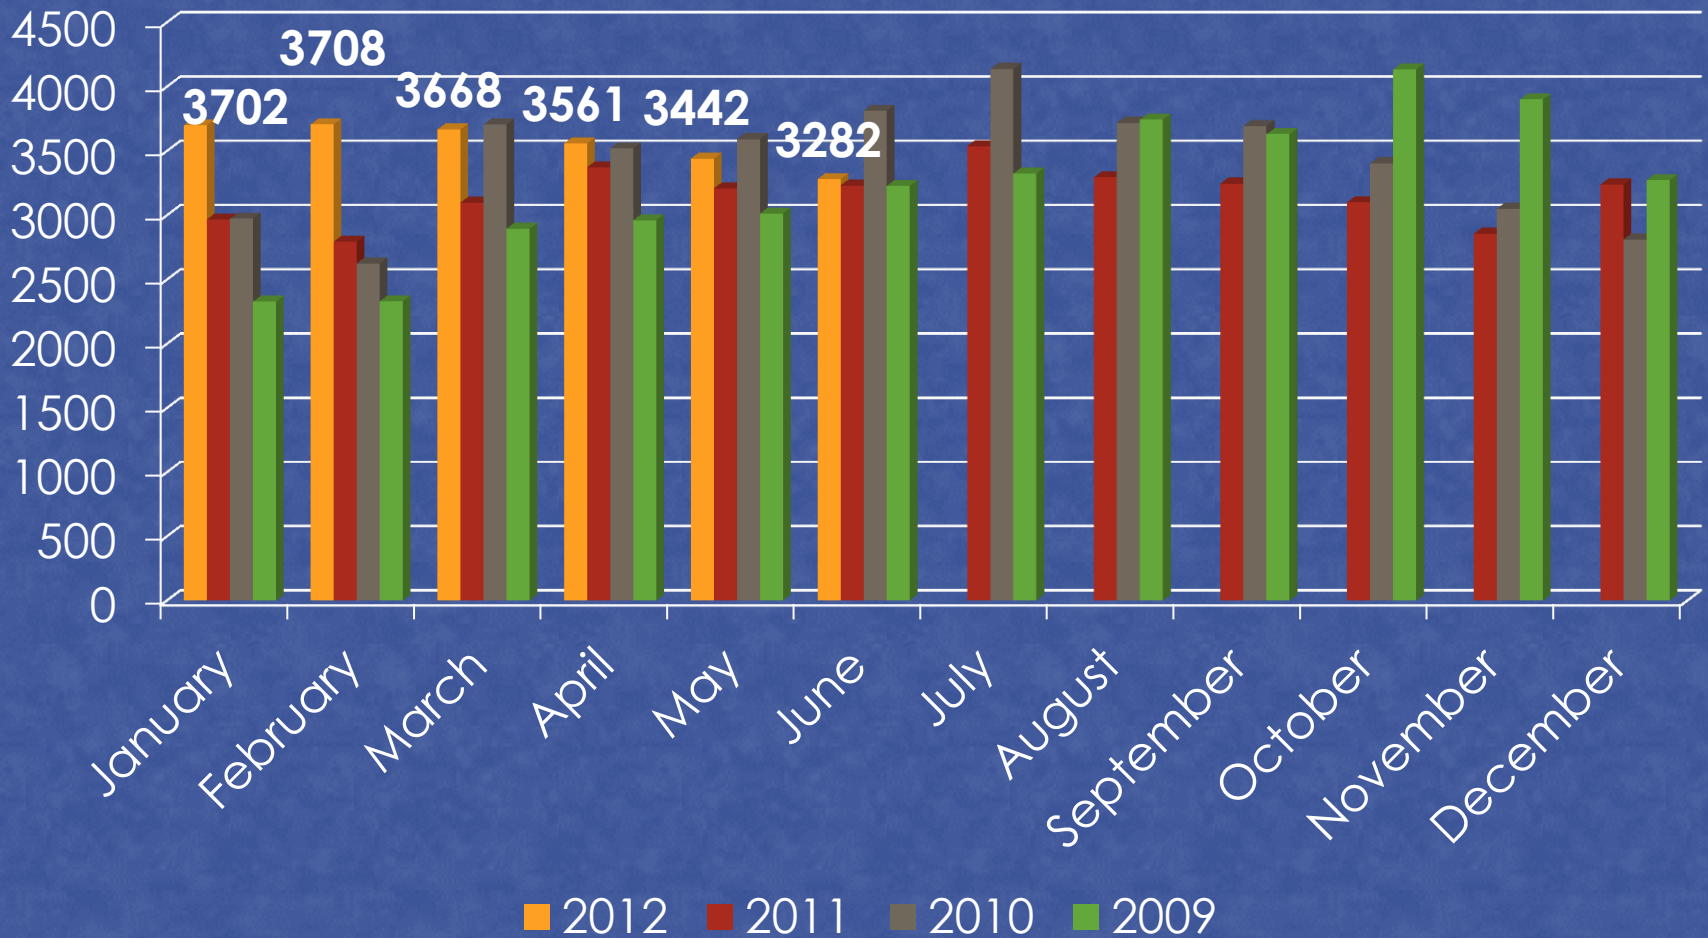

Owatonna Crime Data

June 2012

TOTAL EVENTS

TRAFFIC STOPS

	Jan	Feb	Mar	April	May	Jun	July	Aug	Sept	Oct	Nov	Dec
2009	1284	1175	1102	1168	1172	915	1049	1137	999	1122	1059	1061
2010	1053	939	1298	1319	1299	1419	1498	1342	1187	1221	913	714
2011	787	791	966	971	978	649	732	593	688	619	531	625
2012	666	803	702	738	645	596						

PART I CRIMES

	2008	2009	2010	2011	2012
Homicide	0	0	0	0	0
Rape	0	7	4	5	5
Robbery	1	3	4	11	1
Aggravated Assault	17	20	28	18	16
Burglary	79	81	75	118	28
Theft	432	352	379	345	177
Vehicle Theft	18	16	20	19	3
Arson	6	1	1	0	0

DISORDERLY & NUISANCE VIOLATIONS

Disorderly violations

2009 2010 2011 2012

Nuisance violations

2009 2010 2011 2012

ANIMAL CONTROL CALLS

■ 2008
 ■ 2009
 ■ 2010
 ■ 2011
 ■ 2012

Total Animal Calls: 1207 1324 1420 1455 901 (through 06/30/12)

TWO YEAR COMPARISON

	Calls		Reports		DWI		Warnings		Citations	
	2012	2011	2012	2011	2012	2011	2012	2011	2012	2011
April	3,561	3,374	269	255	26	12	510	443	195	207
May	3,442	3,210	270	248	25	8	465	416	163	320
June	3,282	3,233	291	297	16	12	419	429	199	256
2nd QTR	10,285	9,817	830	800	67	32	1,394	1,288	557	783