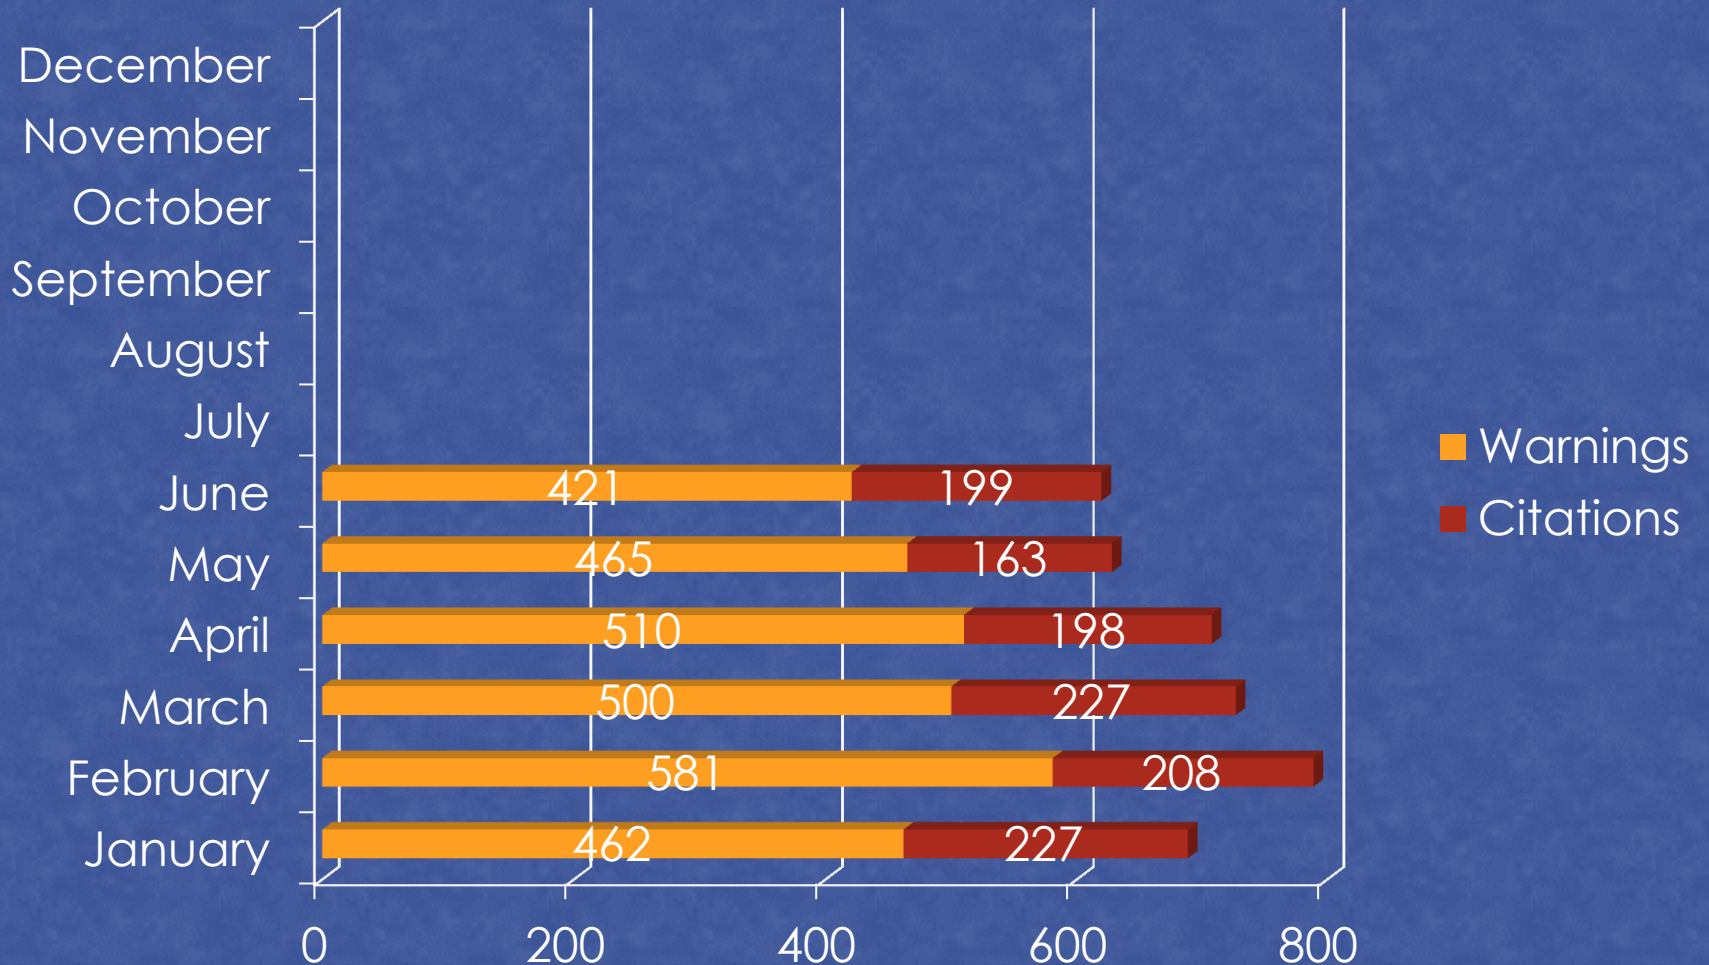

CITATIONS & WARNINGS