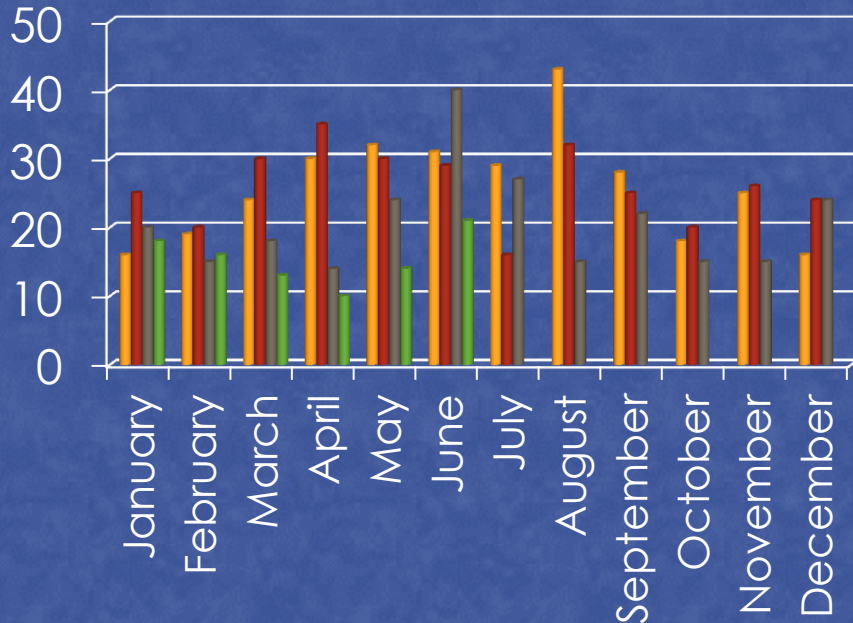

Owatonna Crime Data

June 2012

TOTAL EVENTS

TRAFFIC STOPS

	Jan	Feb	Mar	April	May	Jun	July	Aug	Sept	Oct	Nov	Dec
2009	1284	1175	1102	1168	1172	915	1049	1137	999	1122	1059	1061
2010	1053	939	1298	1319	1299	1419	1498	1342	1187	1221	913	714
2011	787	791	966	971	978	649	732	593	688	619	531	625
2012	666	803	702	738	645	596						

CITATIONS & WARNINGS

ARRESTS

June 2012

- **Warrant Arrests:**
More than 1 officer may get credit for a warrant arrest
- **Adult Arrests:**
Only the primary officer (as recorded in LOGIS) gets credit for the arrest
- **Juvenile Arrests:**
Only the primary officer (as recorded in LOGIS) gets credit for the arrest

PART I CRIMES

	2008	2009	2010	2011	2012
Homicide	0	0	0	0	0
Rape	0	7	4	5	5
Robbery	1	3	4	11	1
Aggravated Assault	17	20	28	18	16
Burglary	79	81	75	118	28
Theft	432	352	379	345	177
Vehicle Theft	18	16	20	19	3
Arson	6	1	1	0	0

DISORDERLY & NUISANCE VIOLATIONS

Disorderly violations

2009 2010 2011 2012

Nuisance violations

2009 2010 2011 2012

ANIMAL CONTROL CALLS

■ 2008
 ■ 2009
 ■ 2010
 ■ 2011
 ■ 2012

Total Animal Calls: 1207 1324 1420 1455 901 (through 06/30/12)