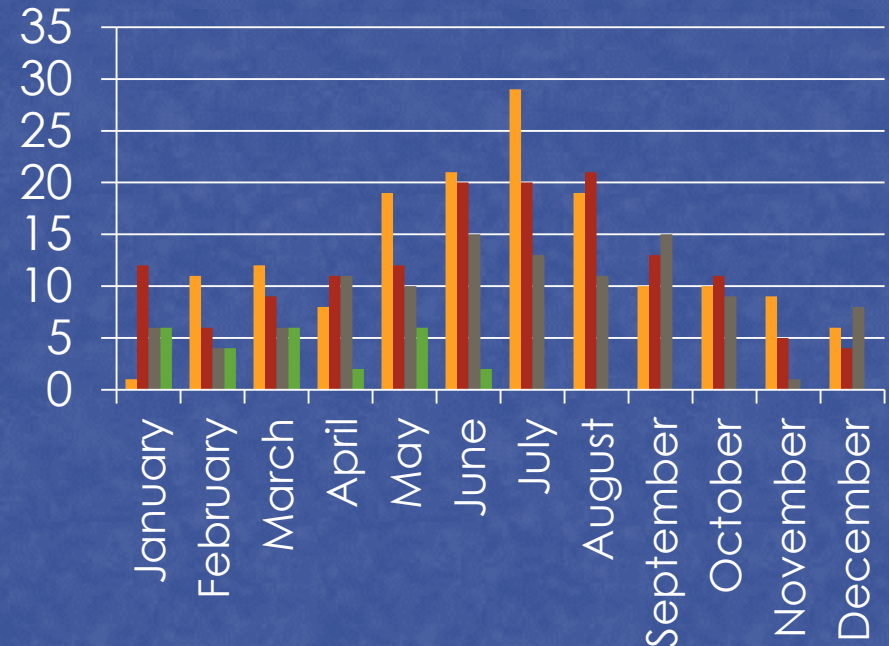

Owatonna Crime Data

June 2012

TOTAL EVENTS

TRAFFIC STOPS

	Jan	Feb	Mar	April	May	Jun	July	Aug	Sept	Oct	Nov	Dec
2009	1284	1175	1102	1168	1172	915	1049	1137	999	1122	1059	1061
2010	1053	939	1298	1319	1299	1419	1498	1342	1187	1221	913	714
2011	787	791	966	971	978	649	732	593	688	619	531	625
2012	666	803	702	738	645	596						

DISORDERLY & NUISANCE VIOLATIONS

Disorderly violations

2009 2010 2011 2012

Nuisance violations

2009 2010 2011 2012

ANIMAL CONTROL CALLS

■ 2008
 ■ 2009
 ■ 2010
 ■ 2011
 ■ 2012

Total Animal Calls: 1207 1324 1420 1455 901 (through 06/30/12)

TWO YEAR COMPARISON

	Calls		Reports		DWI		Warnings		Citations	
	2012	2011	2012	2011	2012	2011	2012	2011	2012	2011
April	3,561	3,374	269	255	26	12	510	443	195	207
May	3,442	3,210	270	248	25	8	465	416	163	320
June	3,282	3,233	291	297	16	12	419	429	199	256
2nd QTR	10,285	9,817	830	800	67	32	1,394	1,288	557	783