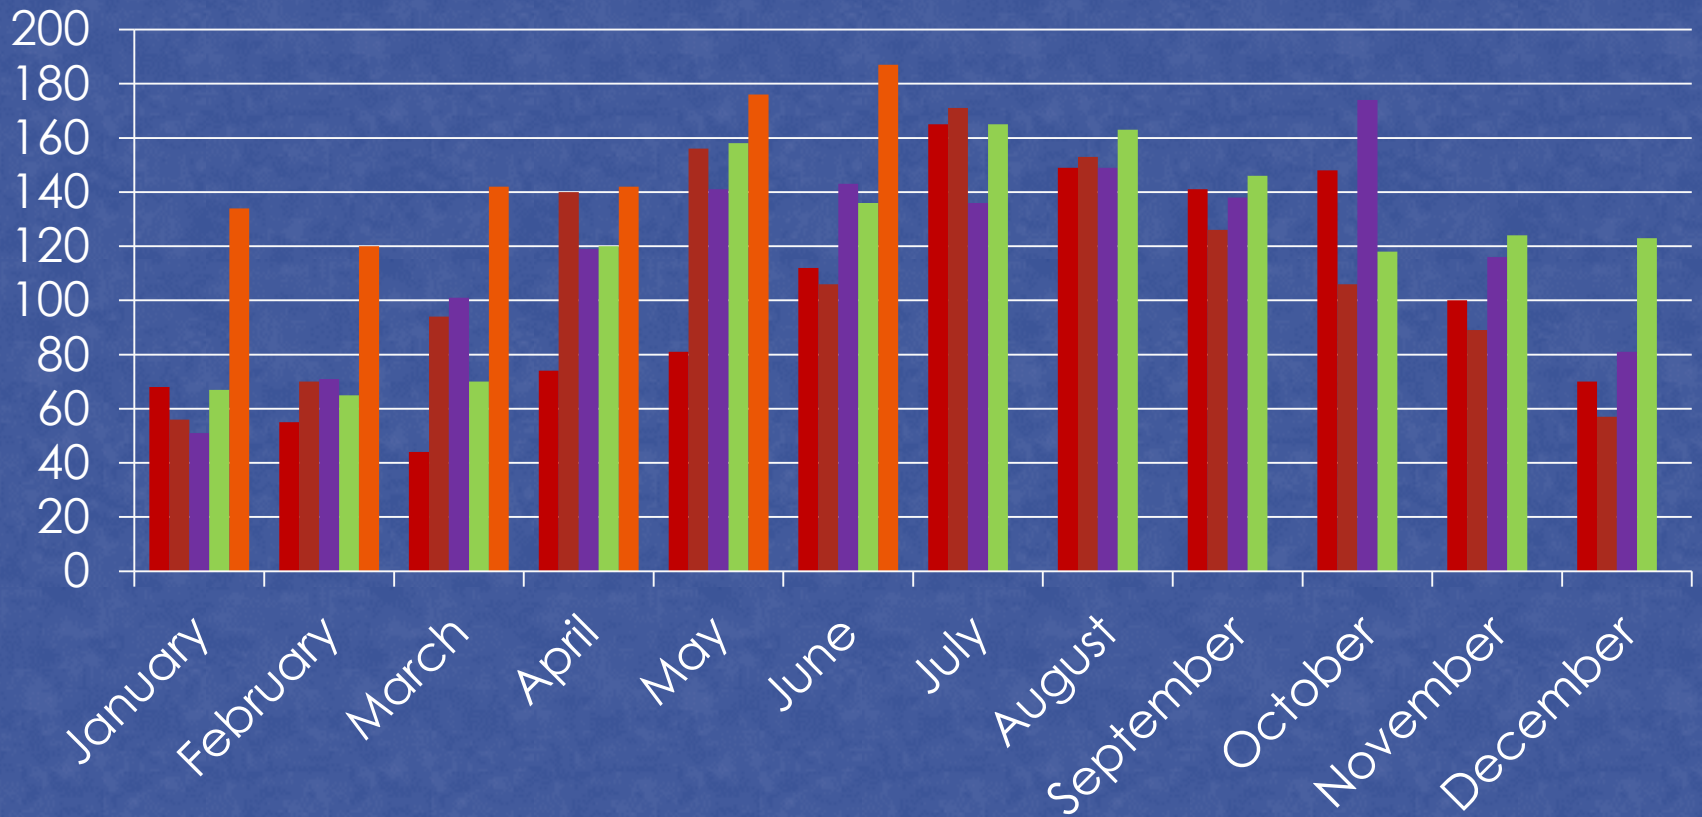

Owatonna Crime Data

June 2012

TOTAL EVENTS

TRAFFIC STOPS

	Jan	Feb	Mar	April	May	Jun	July	Aug	Sept	Oct	Nov	Dec
2009	1284	1175	1102	1168	1172	915	1049	1137	999	1122	1059	1061
2010	1053	939	1298	1319	1299	1419	1498	1342	1187	1221	913	714
2011	787	791	966	971	978	649	732	593	688	619	531	625
2012	666	803	702	738	645	596						

PART I CRIMES

	2008	2009	2010	2011	2012
Homicide	0	0	0	0	0
Rape	0	7	4	5	5
Robbery	1	3	4	11	1
Aggravated Assault	17	20	28	18	16
Burglary	79	81	75	118	28
Theft	432	352	379	345	177
Vehicle Theft	18	16	20	19	3
Arson	6	1	1	0	0

DISORDERLY & NUISANCE VIOLATIONS

Disorderly violations

2009 2010 2011 2012

Nuisance violations

2009 2010 2011 2012

ANIMAL CONTROL CALLS

■ 2008
 ■ 2009
 ■ 2010
 ■ 2011
 ■ 2012

Total Animal Calls: 1207 1324 1420 1455 901 (through 06/30/12)

TWO YEAR COMPARISON

	Calls		Reports		DWI		Warnings		Citations	
	2012	2011	2012	2011	2012	2011	2012	2011	2012	2011
April	3,561	3,374	269	255	26	12	510	443	195	207
May	3,442	3,210	270	248	25	8	465	416	163	320
June	3,282	3,233	291	297	16	12	419	429	199	256
2nd QTR	10,285	9,817	830	800	67	32	1,394	1,288	557	783