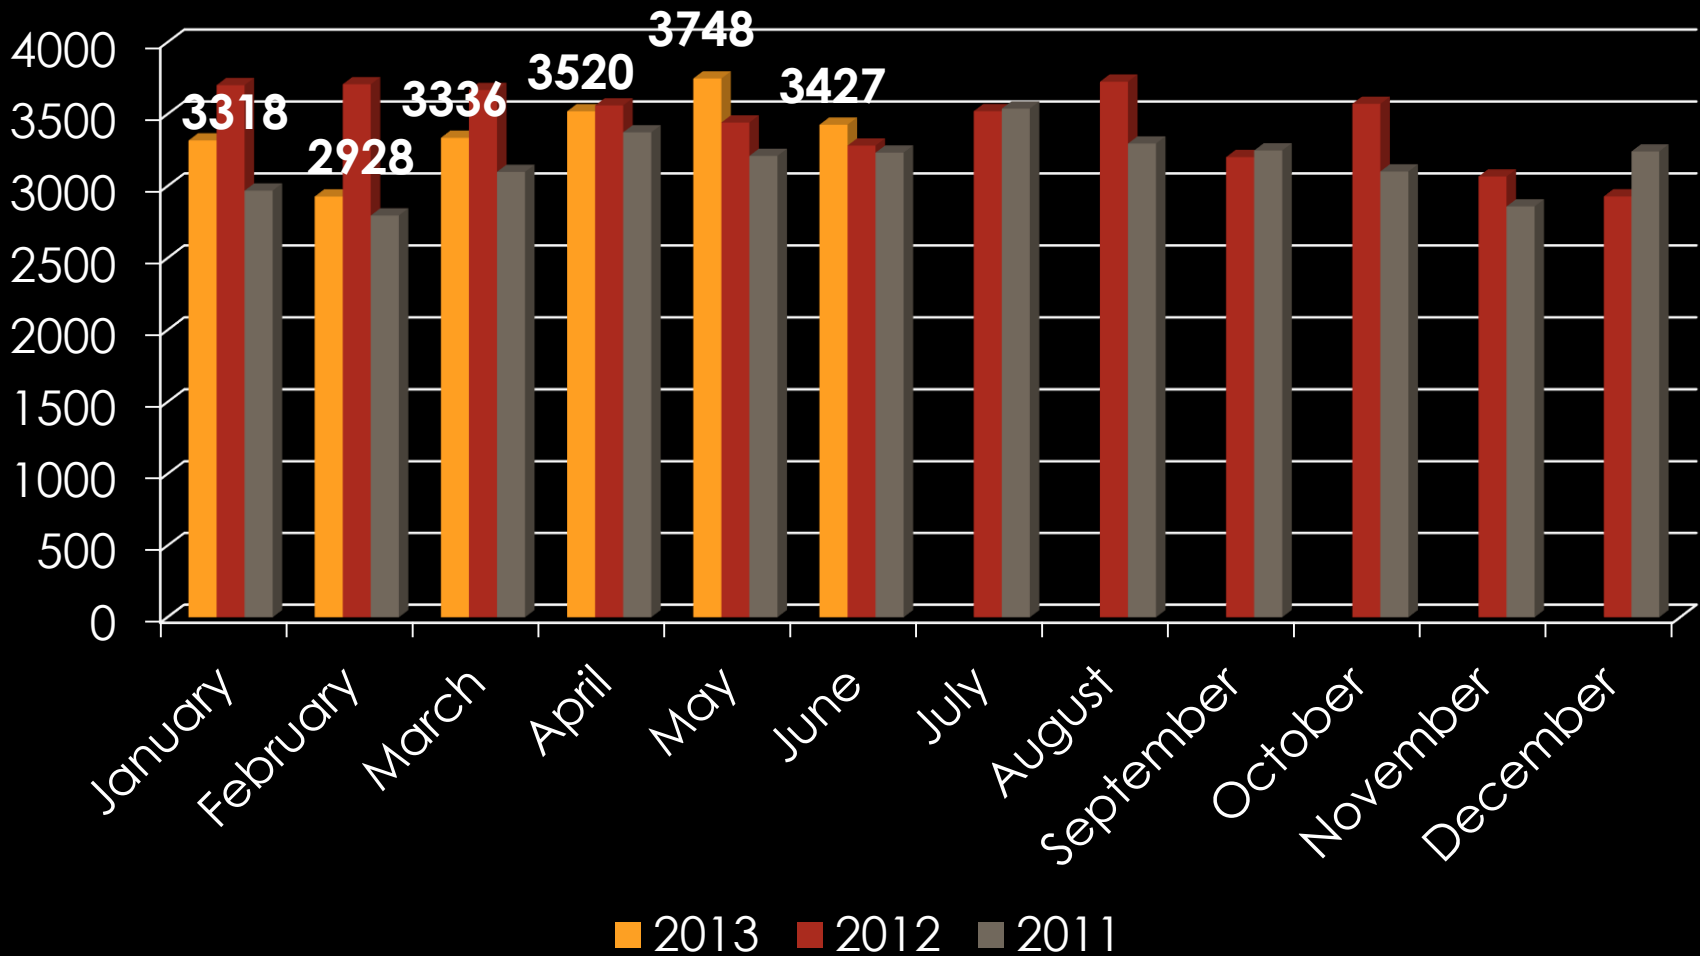

Owatonna Crime Data

June 2013

TOTAL EVENTS

TRAFFIC STOPS

	Jan	Feb	Mar	April	May	Jun	July	Aug	Sept	Oct	Nov	Dec
2013	548	496	589	634	622	564						
2012	666	803	702	738	645	596	740	878	565	670	557	592
2011	787	791	966	971	978	649	732	593	688	619	531	625

DWI

CITATIONS & WARNINGS

ARRESTS

June 2013

■ **Adult Arrests:**
Only the primary officer (as recorded in LOGIS) gets credit for the arrest

■ **Juvenile Arrests:**
Only the primary officer (as recorded in LOGIS) gets credit for the arrest

PART I CRIMES

	2011	2012	2013
Homicide	0	0	0
Rape	5	7	0
Robbery	11	1	3
Aggravated Assault	18	24	11
Burglary	118	75	29
Theft	345	485	163
Vehicle Theft	19	19	8
Arson	0	4	1

DISORDERLY & NUISANCE VIOLATIONS

Disorderly violations

2013 2012 2011

Nuisance violations

2013 2012 2011

ANIMAL CONTROL CALLS

■ 2013 ■ 2012 ■ 2011

Total Animal Calls:

912