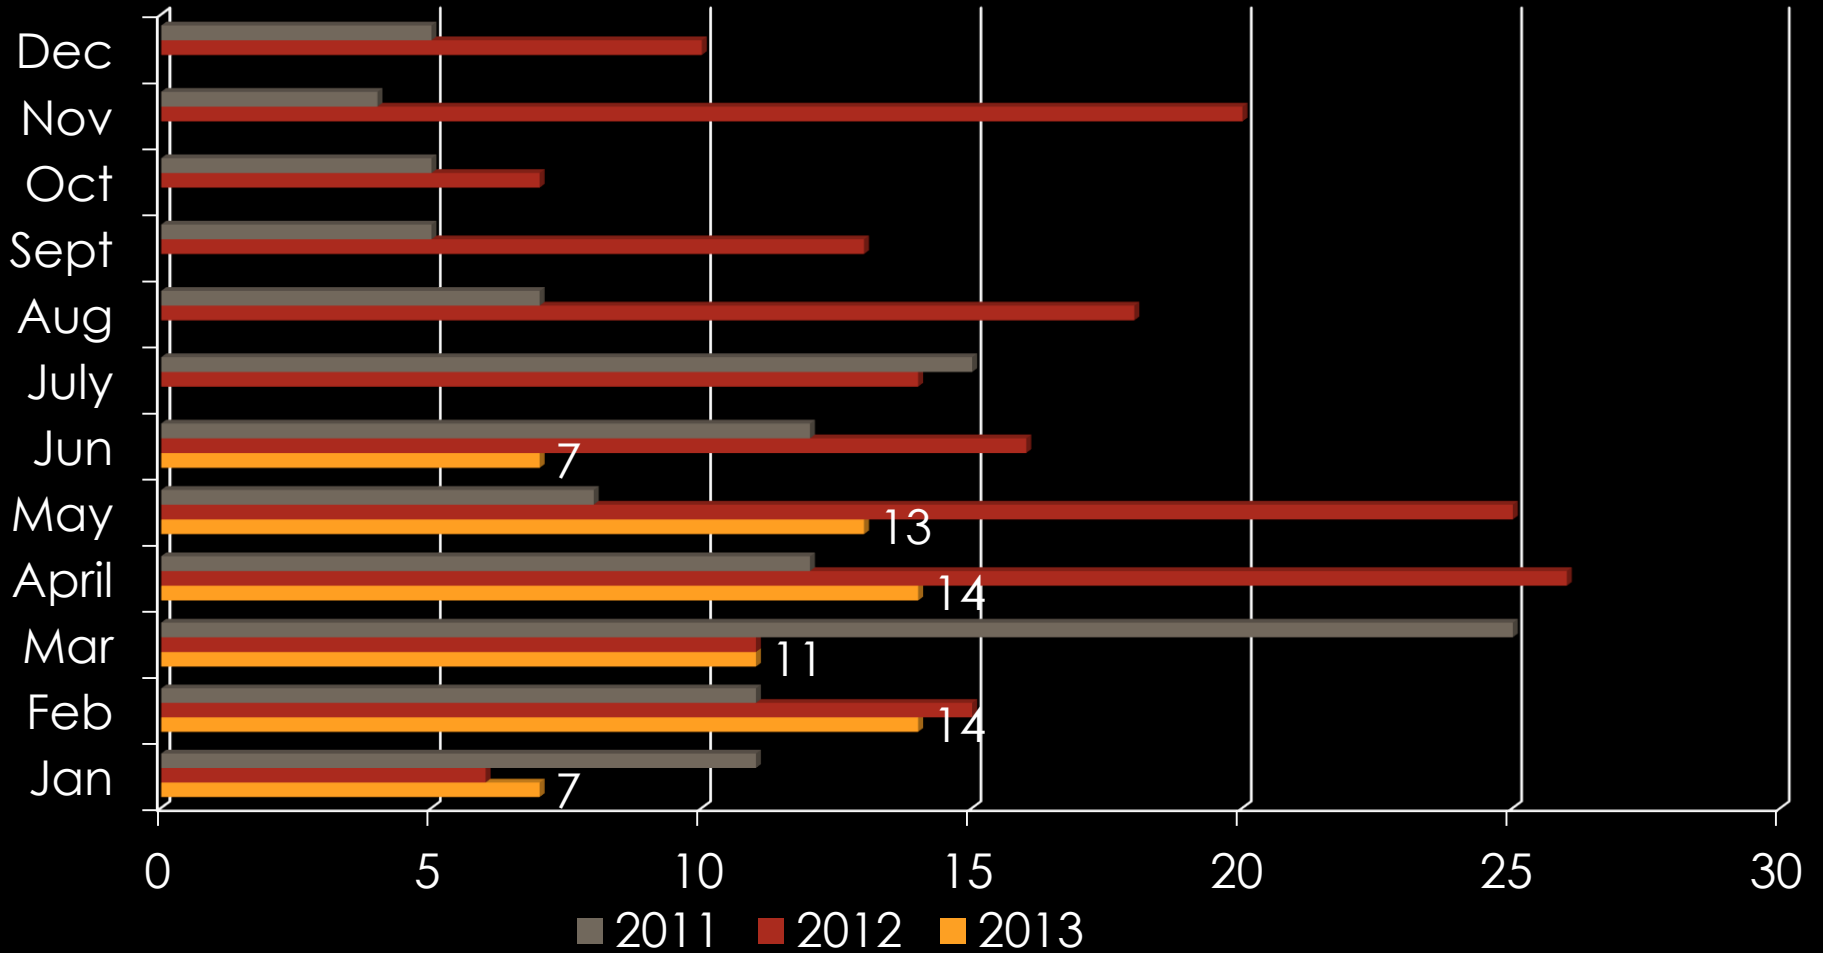

Owatonna Crime Data

June 2013

TOTAL EVENTS

TRAFFIC STOPS

	Jan	Feb	Mar	April	May	Jun	July	Aug	Sept	Oct	Nov	Dec
2013	548	496	589	634	622	564						
2012	666	803	702	738	645	596	740	878	565	670	557	592
2011	787	791	966	971	978	649	732	593	688	619	531	625

DWI

CITATIONS & WARNINGS

ARRESTS

June 2013

■ **Adult Arrests:**
Only the primary officer (as recorded in LOGIS) gets credit for the arrest

■ **Juvenile Arrests:**
Only the primary officer (as recorded in LOGIS) gets credit for the arrest

PART I CRIMES

	2011	2012	2013
Homicide	0	0	0
Rape	5	7	0
Robbery	11	1	3
Aggravated Assault	18	24	11
Burglary	118	75	29
Theft	345	485	163
Vehicle Theft	19	19	8
Arson	0	4	1

DISORDERLY & NUISANCE VIOLATIONS