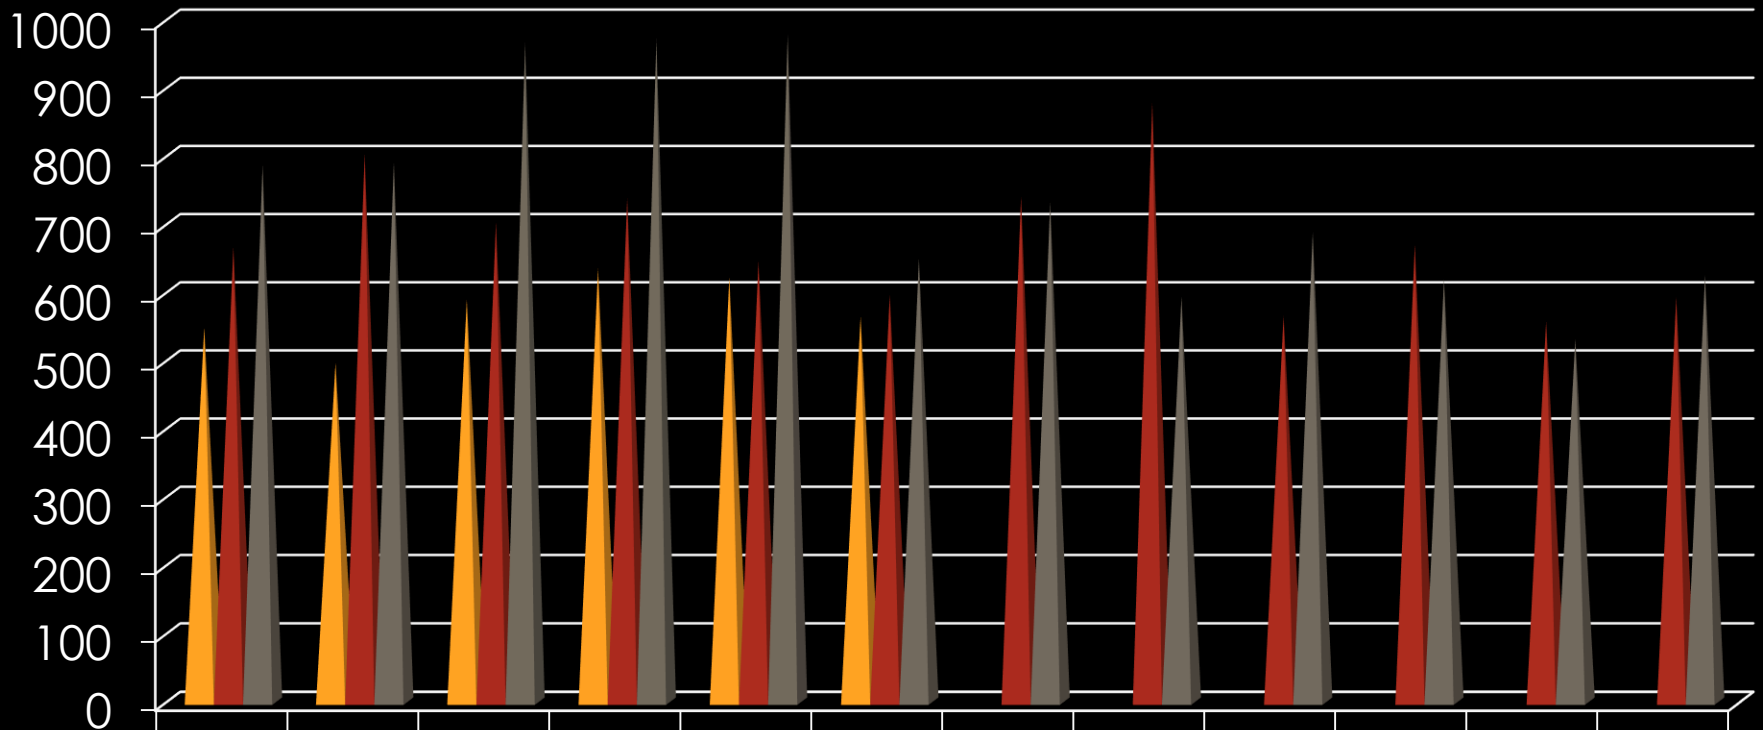

Owatonna Crime Data

June 2013

TOTAL EVENTS

TRAFFIC STOPS

	Jan	Feb	Mar	April	May	Jun	July	Aug	Sept	Oct	Nov	Dec
2013	548	496	589	634	622	564						
2012	666	803	702	738	645	596	740	878	565	670	557	592
2011	787	791	966	971	978	649	732	593	688	619	531	625

Disorderly violations

2013 2012 2011

Nuisance violations

2013 2012 2011

ANIMAL CONTROL CALLS

■ 2013 ■ 2012 ■ 2011

Total Animal Calls:

912