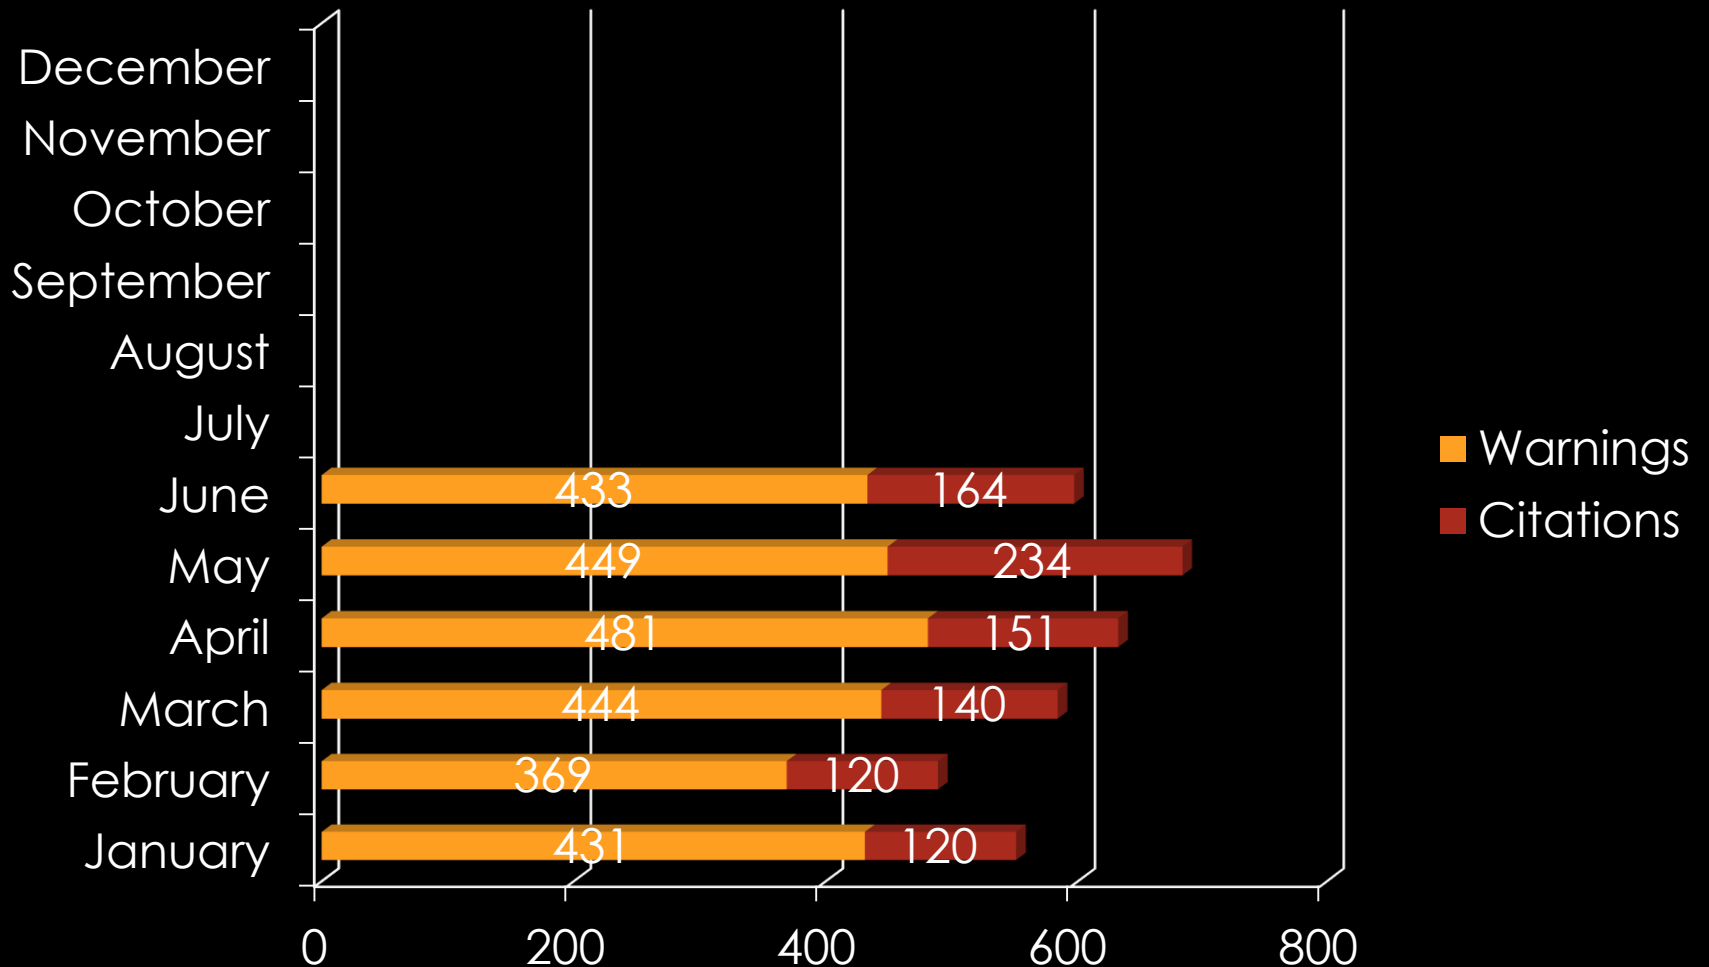

Owatonna Crime Data

June 2013

TOTAL EVENTS

TRAFFIC STOPS

	Jan	Feb	Mar	April	May	Jun	July	Aug	Sept	Oct	Nov	Dec
2013	548	496	589	634	622	564						
2012	666	803	702	738	645	596	740	878	565	670	557	592
2011	787	791	966	971	978	649	732	593	688	619	531	625

DWI

CITATIONS & WARNINGS

ARRESTS

June 2013

■ **Adult Arrests:**
Only the primary officer (as recorded in LOGIS) gets credit for the arrest

■ **Juvenile Arrests:**
Only the primary officer (as recorded in LOGIS) gets credit for the arrest

PART I CRIMES

	2011	2012	2013
Homicide	0	0	0
Rape	5	7	0
Robbery	11	1	3
Aggravated Assault	18	24	11
Burglary	118	75	29
Theft	345	485	163
Vehicle Theft	19	19	8
Arson	0	4	1

DISORDERLY & NUISANCE VIOLATIONS

Disorderly violations

2013 2012 2011

Nuisance violations

2013 2012 2011

ANIMAL CONTROL CALLS

■ 2013 ■ 2012 ■ 2011

Total Animal Calls:

912