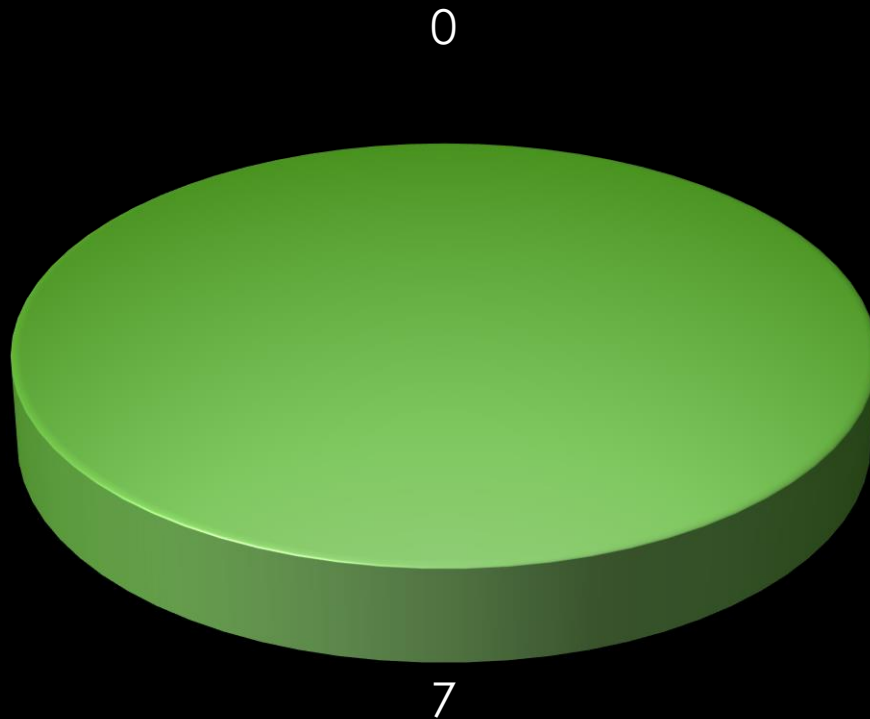

ARRESTS

June 2013

■ **Adult Arrests:**
Only the primary officer (as recorded in LOGIS) gets credit for the arrest

■ **Juvenile Arrests:**
Only the primary officer (as recorded in LOGIS) gets credit for the arrest

PART I CRIMES

	2011	2012	2013
Homicide	0	0	0
Rape	5	7	0
Robbery	11	1	3
Aggravated Assault	18	24	11
Burglary	118	75	29
Theft	345	485	163
Vehicle Theft	19	19	8
Arson	0	4	1