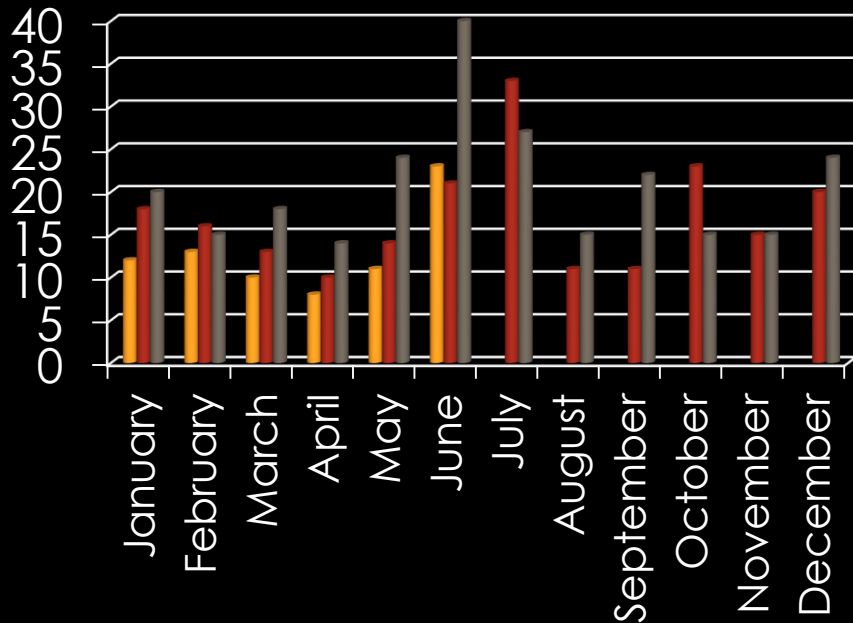

DISORDERLY & NUISANCE VIOLATIONS

Disorderly violations

2013 2012 2011