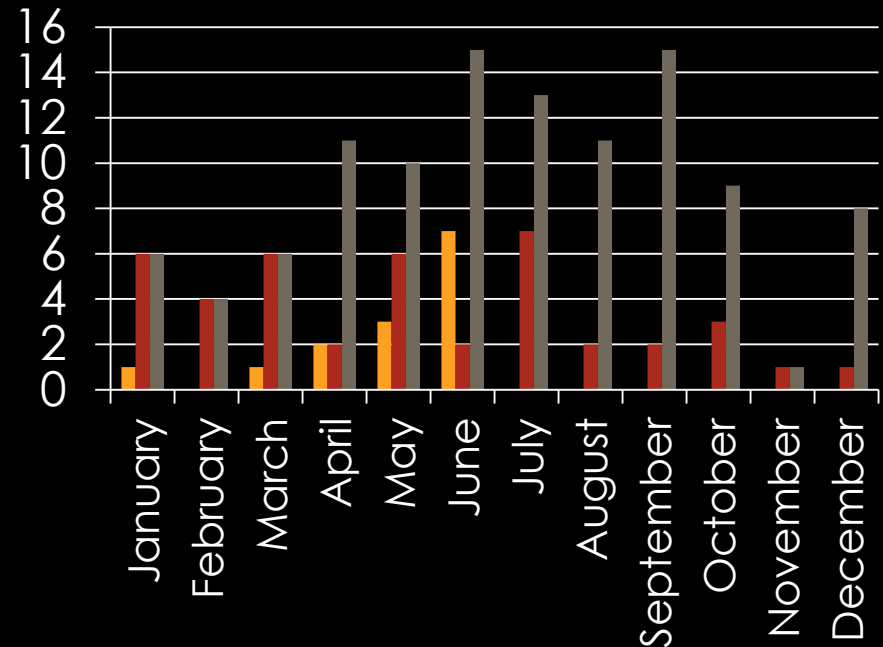

Owatonna Crime Data

June 2013

TOTAL EVENTS

TRAFFIC STOPS

	Jan	Feb	Mar	April	May	Jun	July	Aug	Sept	Oct	Nov	Dec
2013	548	496	589	634	622	564						
2012	666	803	702	738	645	596	740	878	565	670	557	592
2011	787	791	966	971	978	649	732	593	688	619	531	625

PART I CRIMES

	2011	2012	2013
Homicide	0	0	0
Rape	5	7	0
Robbery	11	1	3
Aggravated Assault	18	24	11
Burglary	118	75	29
Theft	345	485	163
Vehicle Theft	19	19	8
Arson	0	4	1

DISORDERLY & NUISANCE VIOLATIONS

Disorderly violations

2013 2012 2011

Nuisance violations

2013 2012 2011

ANIMAL CONTROL CALLS

■ 2013 ■ 2012 ■ 2011

Total Animal Calls:

912