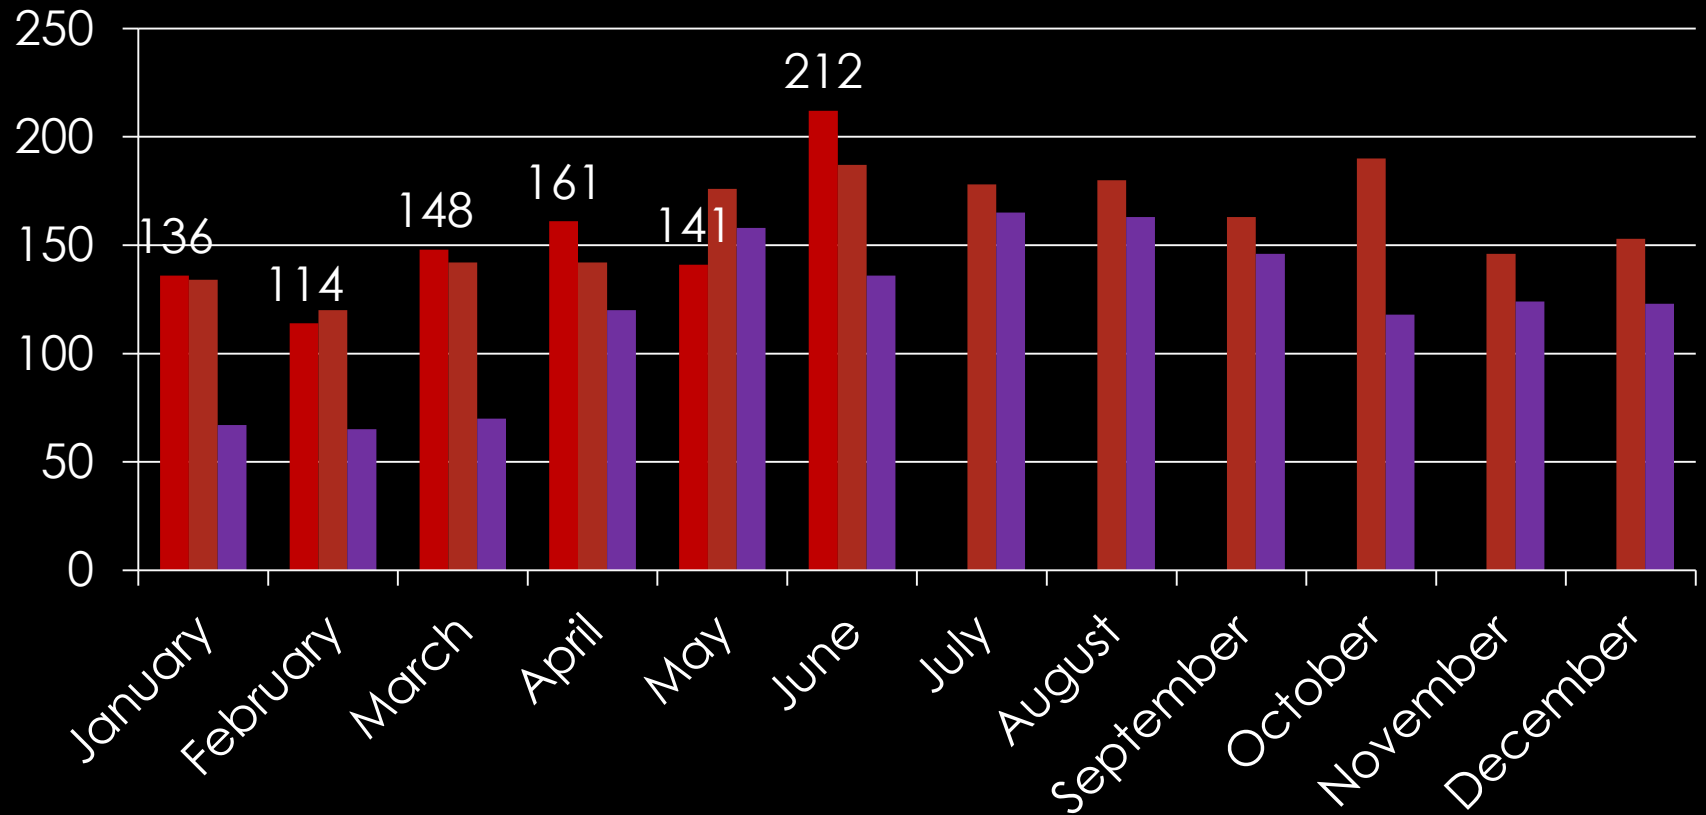

Owatonna Crime Data

June 2013

TOTAL EVENTS

TRAFFIC STOPS

	Jan	Feb	Mar	April	May	Jun	July	Aug	Sept	Oct	Nov	Dec
2013	548	496	589	634	622	564						
2012	666	803	702	738	645	596	740	878	565	670	557	592
2011	787	791	966	971	978	649	732	593	688	619	531	625

Disorderly violations

2013 2012 2011

Nuisance violations

2013 2012 2011

ANIMAL CONTROL CALLS

■ 2013 ■ 2012 ■ 2011

Total Animal Calls:

912

1911

1455