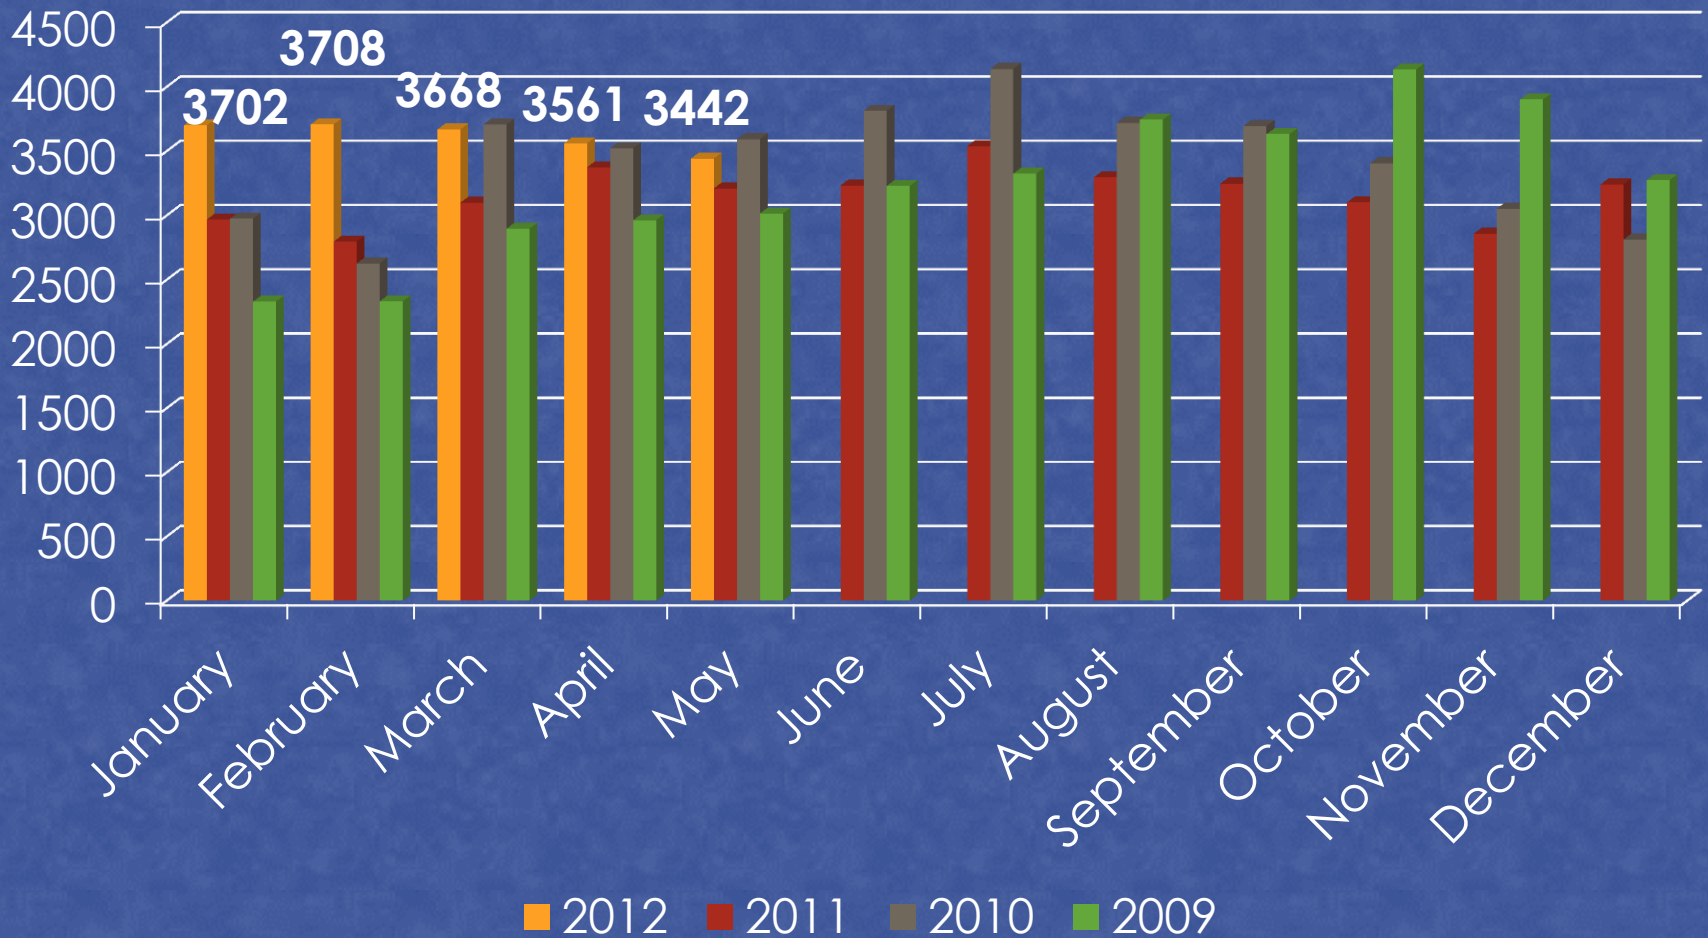

Owatonna Crime Data

May 2012

TOTAL EVENTS

TRAFFIC STOPS

	Jan	Feb	Mar	April	May	Jun	July	Aug	Sept	Oct	Nov	Dec
2009	1284	1175	1102	1168	1172	915	1049	1137	999	1122	1059	1061
2010	1053	939	1298	1319	1299	1419	1498	1342	1187	1221	913	714
2011	787	791	966	971	978	649	732	593	688	619	531	625
2012	666	803	702	738	645							

PART I CRIMES

	2008	2009	2010	2011	2012
Homicide	0	0	0	0	0
Rape	0	7	4	5	3
Robbery	1	3	4	11	2
Aggravated Assault	17	20	28	18	11
Burglary	79	81	75	118	27
Theft	432	352	379	345	156
Vehicle Theft	18	16	20	19	1
Arson	6	1	1	0	0

DISORDERLY & NUISANCE VIOLATIONS

Disorderly violations

2009 2010 2011 2012

Nuisance violations

2009 2010 2011 2012

ANIMAL CONTROL CALLS

■ 2008
 ■ 2009
 ■ 2010
 ■ 2011
 ■ 2012

Total Animal Calls: 1207 1324 1420 1455 714 (through 05/31/12)

TWO YEAR COMPARISON

	Calls		Reports		DWI		Warnings		Citations	
	2012	2011	2012	2011	2012	2011	2012	2011	2012	2011
April	3561	3374	269	255	26	12	510	443	195	207
May	3442	3210	270	248	25	8	465	416	163	320
June		3233		297		12		429		256
2nd QTR		9817		800		32		1288		783