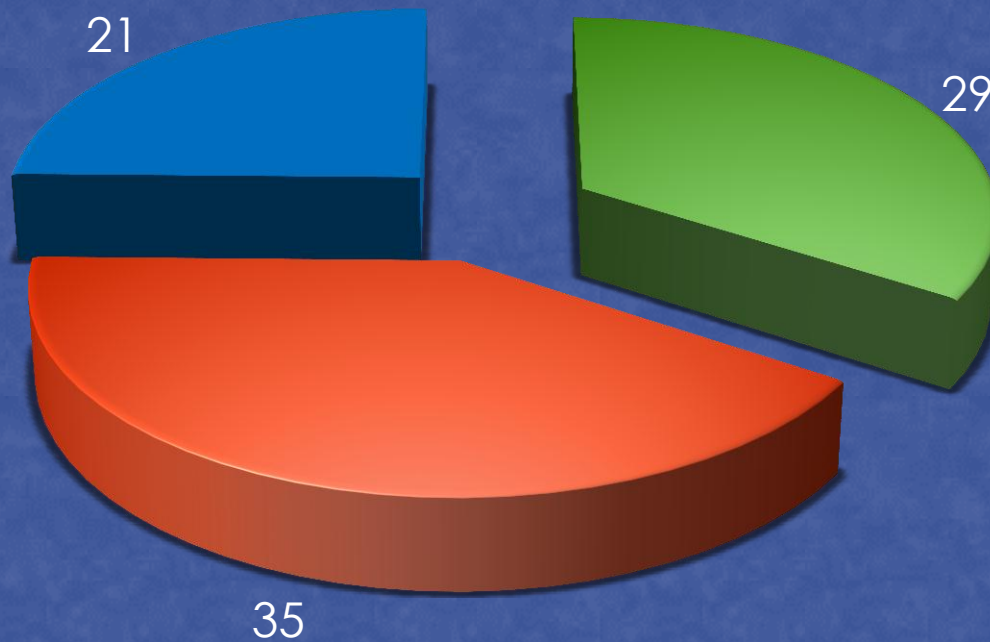

Owatonna Crime Data

May 2012

TOTAL EVENTS

TRAFFIC STOPS

	Jan	Feb	Mar	April	May	Jun	July	Aug	Sept	Oct	Nov	Dec
2009	1284	1175	1102	1168	1172	915	1049	1137	999	1122	1059	1061
2010	1053	939	1298	1319	1299	1419	1498	1342	1187	1221	913	714
2011	787	791	966	971	978	649	732	593	688	619	531	625
2012	666	803	702	738	645							

CITATIONS & WARNINGS

ARRESTS

May 2012

- **Warrant Arrests:**
More than 1 officer may get credit for a warrant arrest
- **Adult Arrests:**
Only the primary officer (as recorded in LOGIS) gets credit for the arrest
- **Juvenile Arrests:**
Only the primary officer (as recorded in LOGIS) gets credit for the arrest

DISORDERLY & NUISANCE VIOLATIONS

Disorderly violations

2009 2010 2011 2012

Nuisance violations

2009 2010 2011 2012

ANIMAL CONTROL CALLS

■ 2008
 ■ 2009
 ■ 2010
 ■ 2011
 ■ 2012

Total Animal Calls: 1207 1324 1420 1455 714 (through 05/31/12)