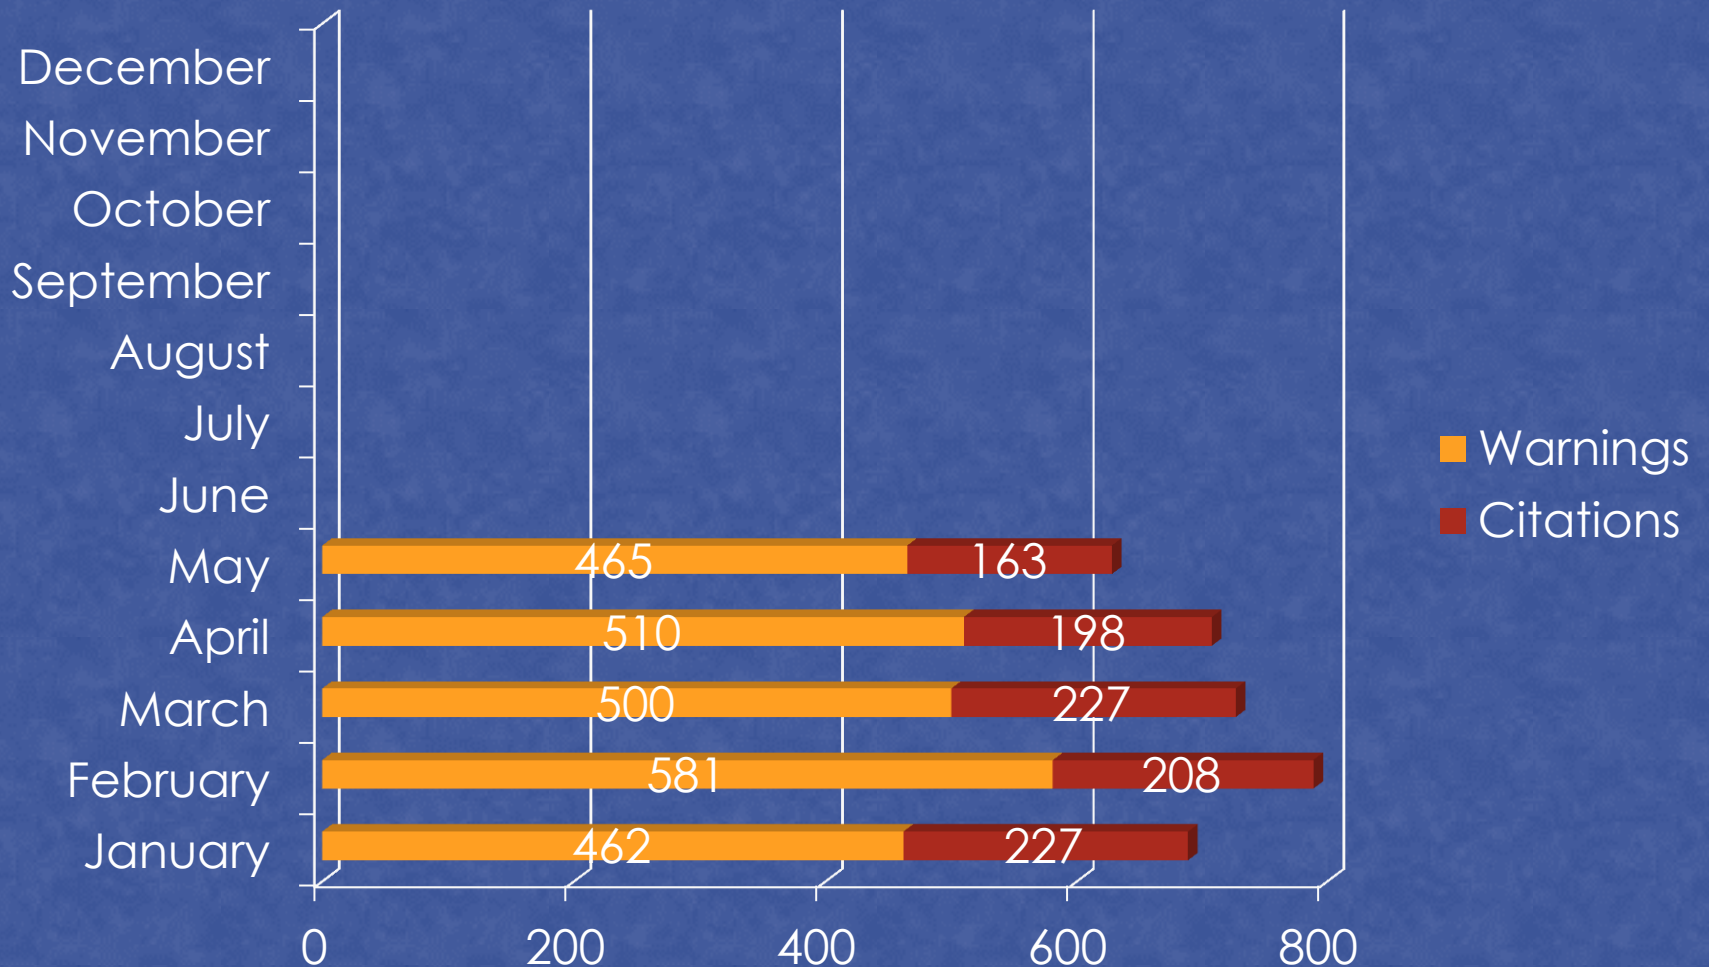

CITATIONS & WARNINGS