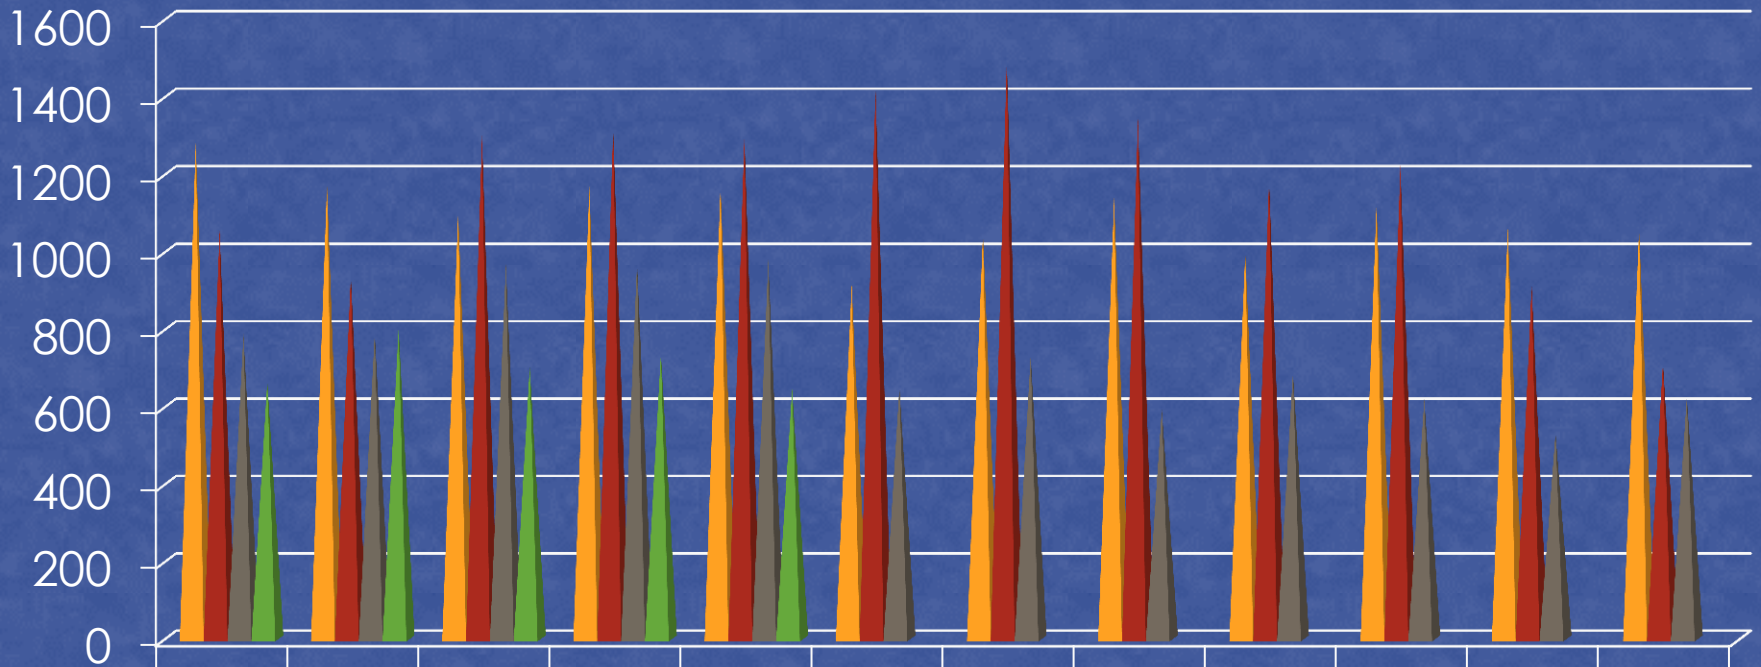

Owatonna Crime Data

May 2012

TOTAL EVENTS

TRAFFIC STOPS

	Jan	Feb	Mar	April	May	Jun	July	Aug	Sept	Oct	Nov	Dec
2009	1284	1175	1102	1168	1172	915	1049	1137	999	1122	1059	1061
2010	1053	939	1298	1319	1299	1419	1498	1342	1187	1221	913	714
2011	787	791	966	971	978	649	732	593	688	619	531	625
2012	666	803	702	738	645							

PART I CRIMES

	2008	2009	2010	2011	2012
Homicide	0	0	0	0	0
Rape	0	7	4	5	3
Robbery	1	3	4	11	2
Aggravated Assault	17	20	28	18	11
Burglary	79	81	75	118	27
Theft	432	352	379	345	156
Vehicle Theft	18	16	20	19	1
Arson	6	1	1	0	0

DISORDERLY & NUISANCE VIOLATIONS

Disorderly violations

2009 2010 2011 2012

Nuisance violations

2009 2010 2011 2012

ANIMAL CONTROL CALLS

■ 2008
 ■ 2009
 ■ 2010
 ■ 2011
 ■ 2012

Total Animal Calls: 1207 1324 1420 1455 714 (through 05/31/12)

TWO YEAR COMPARISON

	Calls		Reports		DWI		Warnings		Citations	
	2012	2011	2012	2011	2012	2011	2012	2011	2012	2011
April	3561	3374	269	255	26	12	510	443	195	207
May	3442	3210	270	248	25	8	465	416	163	320
June		3233		297		12		429		256
2nd QTR		9817		800		32		1288		783