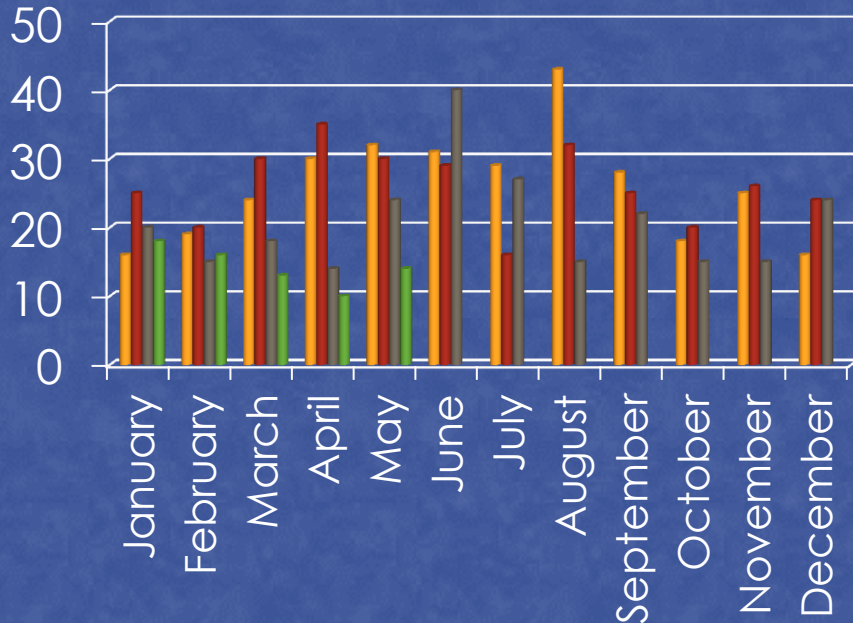

Owatonna Crime Data

May 2012

TOTAL EVENTS

TRAFFIC STOPS

	Jan	Feb	Mar	April	May	Jun	July	Aug	Sept	Oct	Nov	Dec
2009	1284	1175	1102	1168	1172	915	1049	1137	999	1122	1059	1061
2010	1053	939	1298	1319	1299	1419	1498	1342	1187	1221	913	714
2011	787	791	966	971	978	649	732	593	688	619	531	625
2012	666	803	702	738	645							

CITATIONS & WARNINGS

ARRESTS

May 2012

- **Warrant Arrests:**
More than 1 officer may get credit for a warrant arrest
- **Adult Arrests:**
Only the primary officer (as recorded in LOGIS) gets credit for the arrest
- **Juvenile Arrests:**
Only the primary officer (as recorded in LOGIS) gets credit for the arrest

PART I CRIMES

	2008	2009	2010	2011	2012
Homicide	0	0	0	0	0
Rape	0	7	4	5	3
Robbery	1	3	4	11	2
Aggravated Assault	17	20	28	18	11
Burglary	79	81	75	118	27
Theft	432	352	379	345	156
Vehicle Theft	18	16	20	19	1
Arson	6	1	1	0	0

DISORDERLY & NUISANCE VIOLATIONS

Disorderly violations

2009 2010 2011 2012

Nuisance violations

2009 2010 2011 2012

ANIMAL CONTROL CALLS

■ 2008
 ■ 2009
 ■ 2010
 ■ 2011
 ■ 2012

Total Animal Calls: 1207 1324 1420 1455 714 (through 05/31/12)