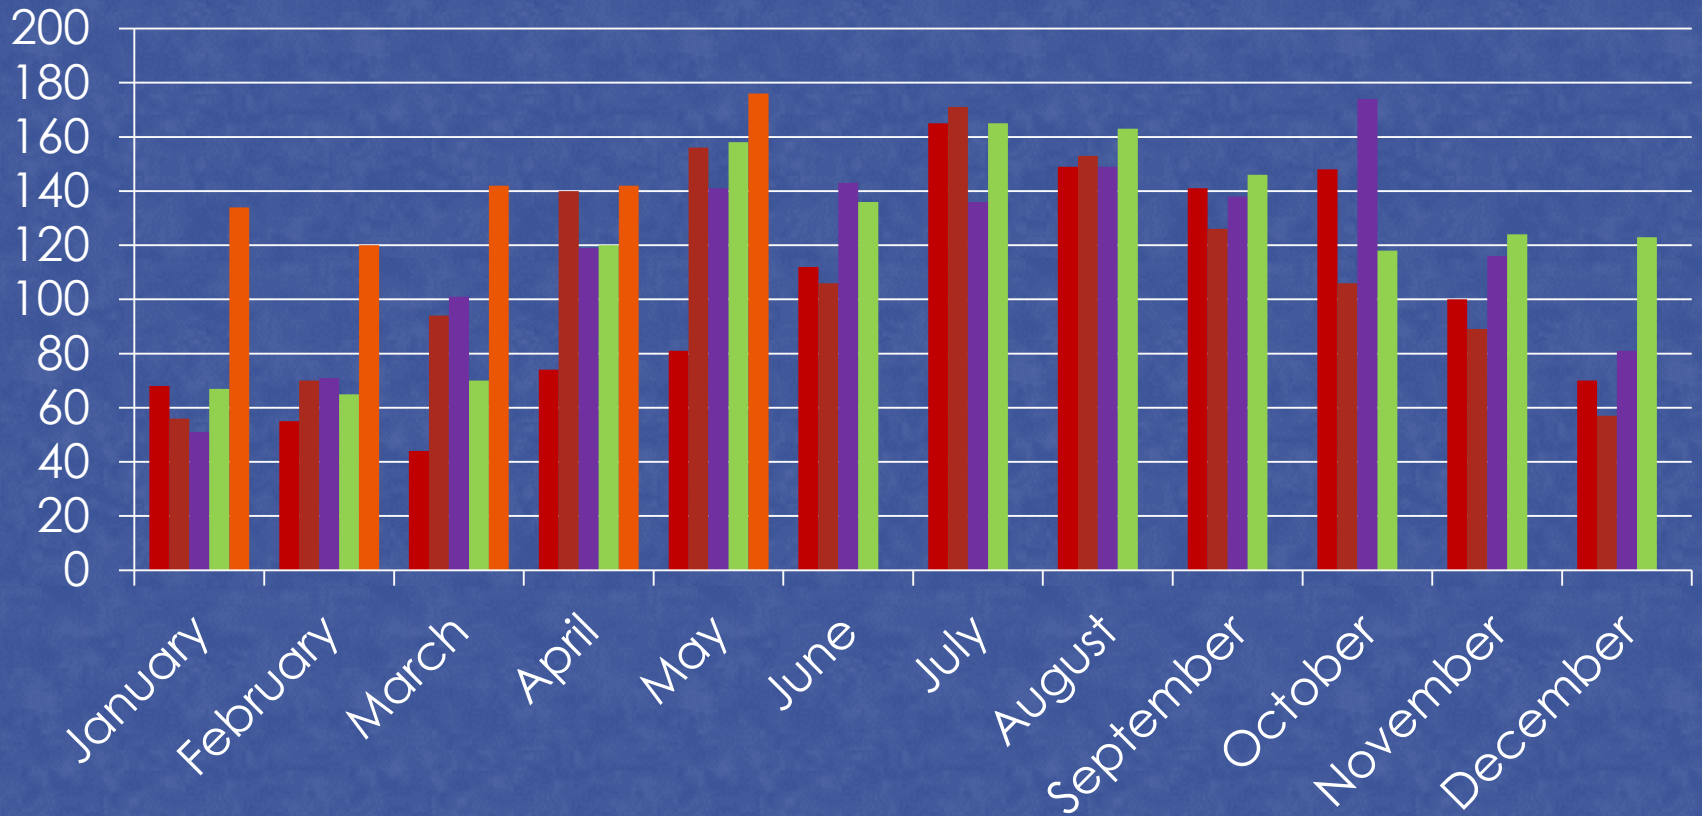

Owatonna Crime Data

May 2012

TOTAL EVENTS

TRAFFIC STOPS

	Jan	Feb	Mar	April	May	Jun	July	Aug	Sept	Oct	Nov	Dec
2009	1284	1175	1102	1168	1172	915	1049	1137	999	1122	1059	1061
2010	1053	939	1298	1319	1299	1419	1498	1342	1187	1221	913	714
2011	787	791	966	971	978	649	732	593	688	619	531	625
2012	666	803	702	738	645							

PART I CRIMES

	2008	2009	2010	2011	2012
Homicide	0	0	0	0	0
Rape	0	7	4	5	3
Robbery	1	3	4	11	2
Aggravated Assault	17	20	28	18	11
Burglary	79	81	75	118	27
Theft	432	352	379	345	156
Vehicle Theft	18	16	20	19	1
Arson	6	1	1	0	0

DISORDERLY & NUISANCE VIOLATIONS

Disorderly violations

2009 2010 2011 2012

Nuisance violations

2009 2010 2011 2012

ANIMAL CONTROL CALLS

■ 2008
 ■ 2009
 ■ 2010
 ■ 2011
 ■ 2012

Total Animal Calls: 1207 1324 1420 1455 714 (through 05/31/12)

TWO YEAR COMPARISON

	Calls		Reports		DWI		Warnings		Citations	
	2012	2011	2012	2011	2012	2011	2012	2011	2012	2011
April	3561	3374	269	255	26	12	510	443	195	207
May	3442	3210	270	248	25	8	465	416	163	320
June		3233		297		12		429		256
2nd QTR		9817		800		32		1288		783