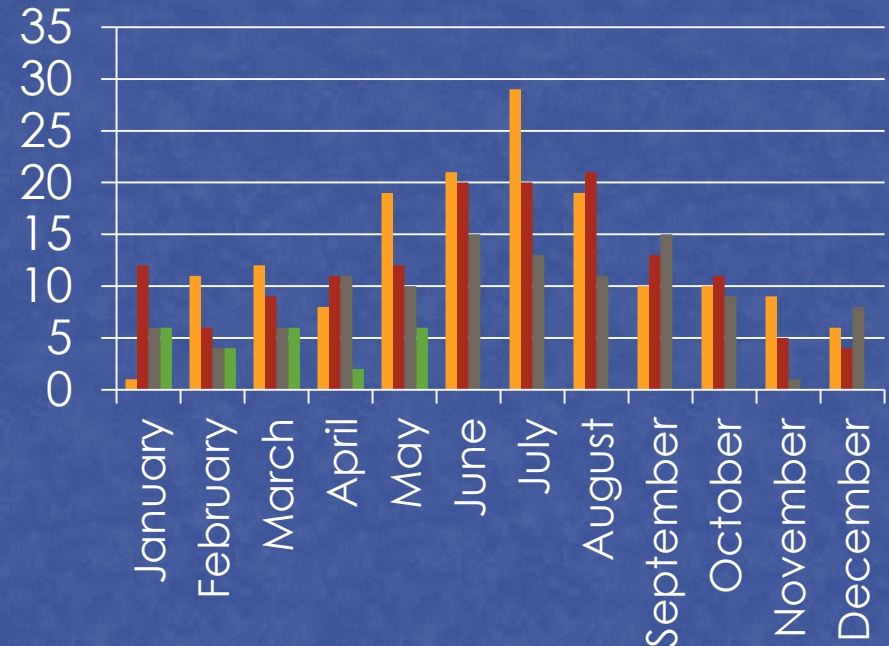

Owatonna Crime Data

May 2012

TOTAL EVENTS

TRAFFIC STOPS

	Jan	Feb	Mar	April	May	Jun	July	Aug	Sept	Oct	Nov	Dec
2009	1284	1175	1102	1168	1172	915	1049	1137	999	1122	1059	1061
2010	1053	939	1298	1319	1299	1419	1498	1342	1187	1221	913	714
2011	787	791	966	971	978	649	732	593	688	619	531	625
2012	666	803	702	738	645							

DISORDERLY & NUISANCE VIOLATIONS

Disorderly violations

2009 2010 2011 2012

Nuisance violations

2009 2010 2011 2012

ANIMAL CONTROL CALLS

■ 2008
 ■ 2009
 ■ 2010
 ■ 2011
 ■ 2012

Total Animal Calls: 1207 1324 1420 1455 714 (through 05/31/12)

TWO YEAR COMPARISON

	Calls		Reports		DWI		Warnings		Citations	
	2012	2011	2012	2011	2012	2011	2012	2011	2012	2011
April	3561	3374	269	255	26	12	510	443	195	207
May	3442	3210	270	248	25	8	465	416	163	320
June		3233		297		12		429		256
2nd QTR		9817		800		32		1288		783