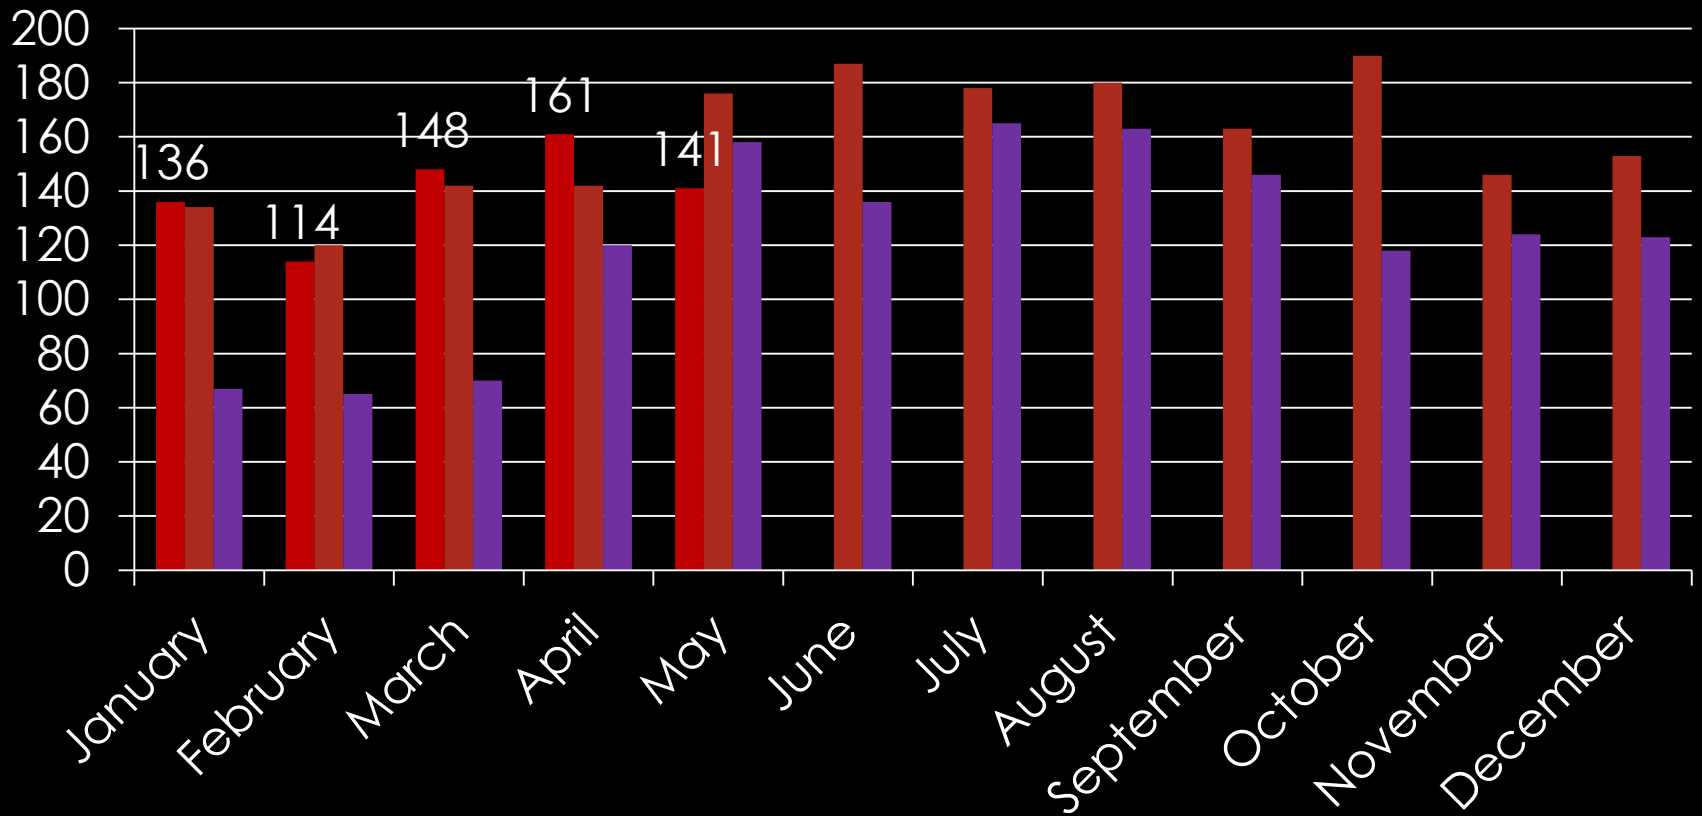

2013 2012 2011

Nuisance violations

2013 2012 2011

ANIMAL CONTROL CALLS

■ 2013 ■ 2012 ■ 2011

Total Animal Calls:

559

1911

1455