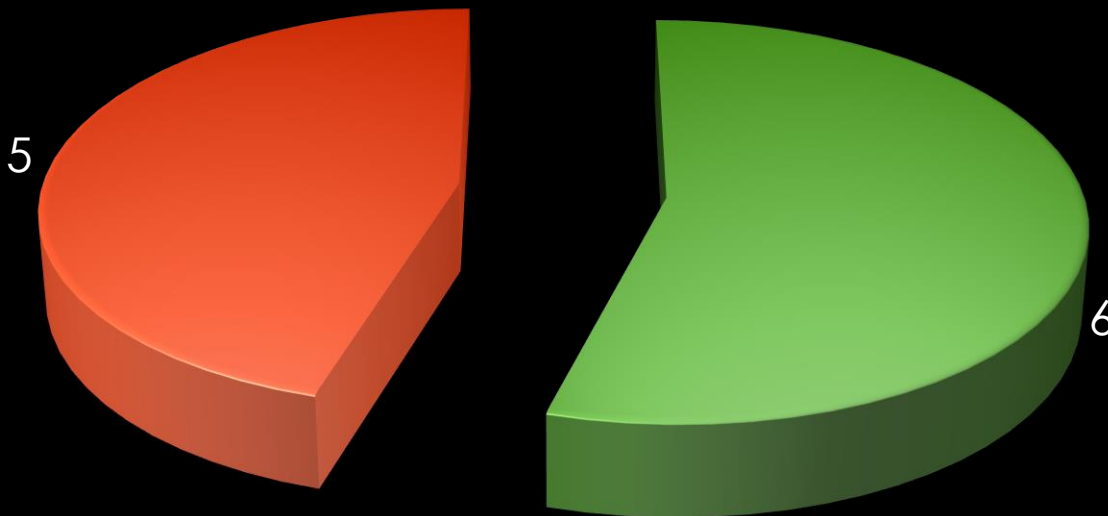

ARRESTS

May 2013

■ **Adult Arrests:**
Only the primary officer (as recorded in LOGIS) gets credit for the arrest

■ **Juvenile Arrests:**
Only the primary officer (as recorded in LOGIS) gets credit for the arrest

PART I CRIMES

	2011	2012	2013
Homicide	0	0	0
Rape	5	7	0
Robbery	11	1	2
Aggravated Assault	18	24	9
Burglary	118	75	26
Theft	345	485	132
Vehicle Theft	19	19	7
Arson	0	4	1