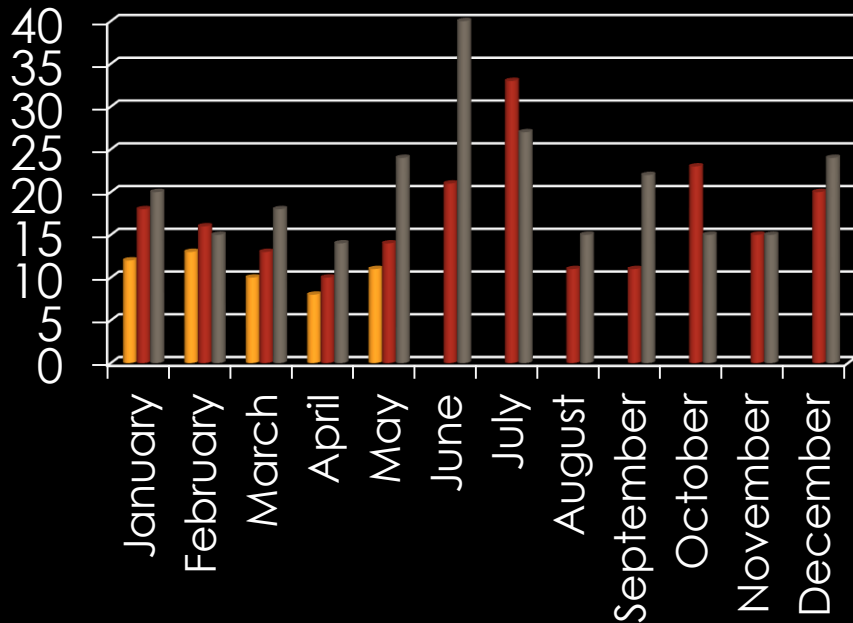

DISORDERLY & NUISANCE VIOLATIONS

Disorderly violations

2013 2012 2011