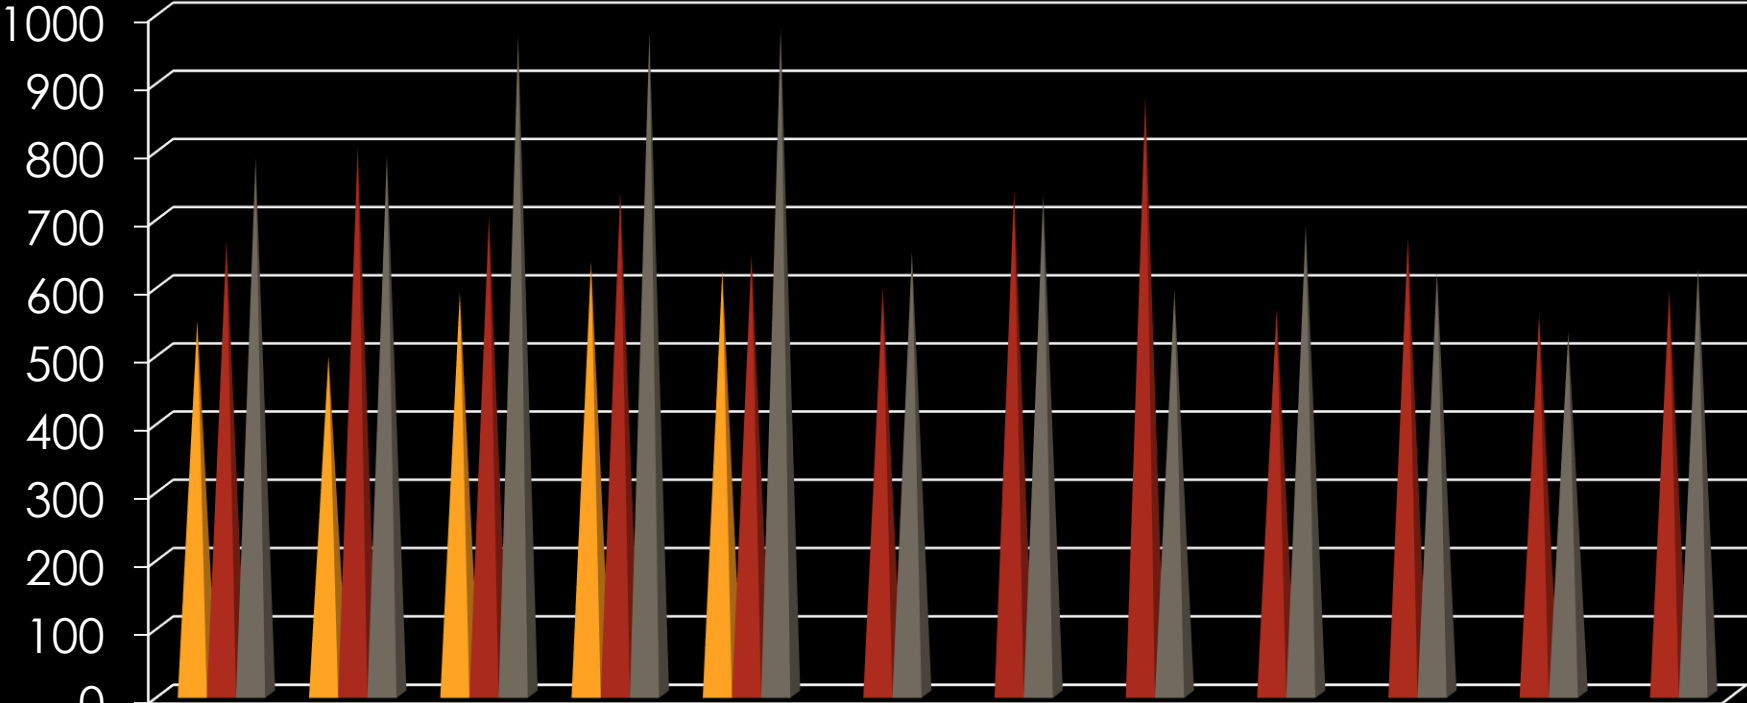

Owatonna Crime Data

May 2013

TOTAL EVENTS

TRAFFIC STOPS

	Jan	Feb	Mar	April	May	Jun	July	Aug	Sept	Oct	Nov	Dec
2013	548	496	589	634	622							
2012	666	803	702	738	645	596	740	878	565	670	557	592
2011	787	791	966	971	978	649	732	593	688	619	531	625

PART I CRIMES

	2011	2012	2013
Homicide	0	0	0
Rape	5	7	0
Robbery	11	1	2
Aggravated Assault	18	24	9
Burglary	118	75	26
Theft	345	485	132
Vehicle Theft	19	19	7
Arson	0	4	1

DISORDERLY & NUISANCE VIOLATIONS

Disorderly violations

2013 2012 2011

Nuisance violations

2013 2012 2011

ANIMAL CONTROL CALLS

■ 2013 ■ 2012 ■ 2011

Total Animal Calls:

559

1911