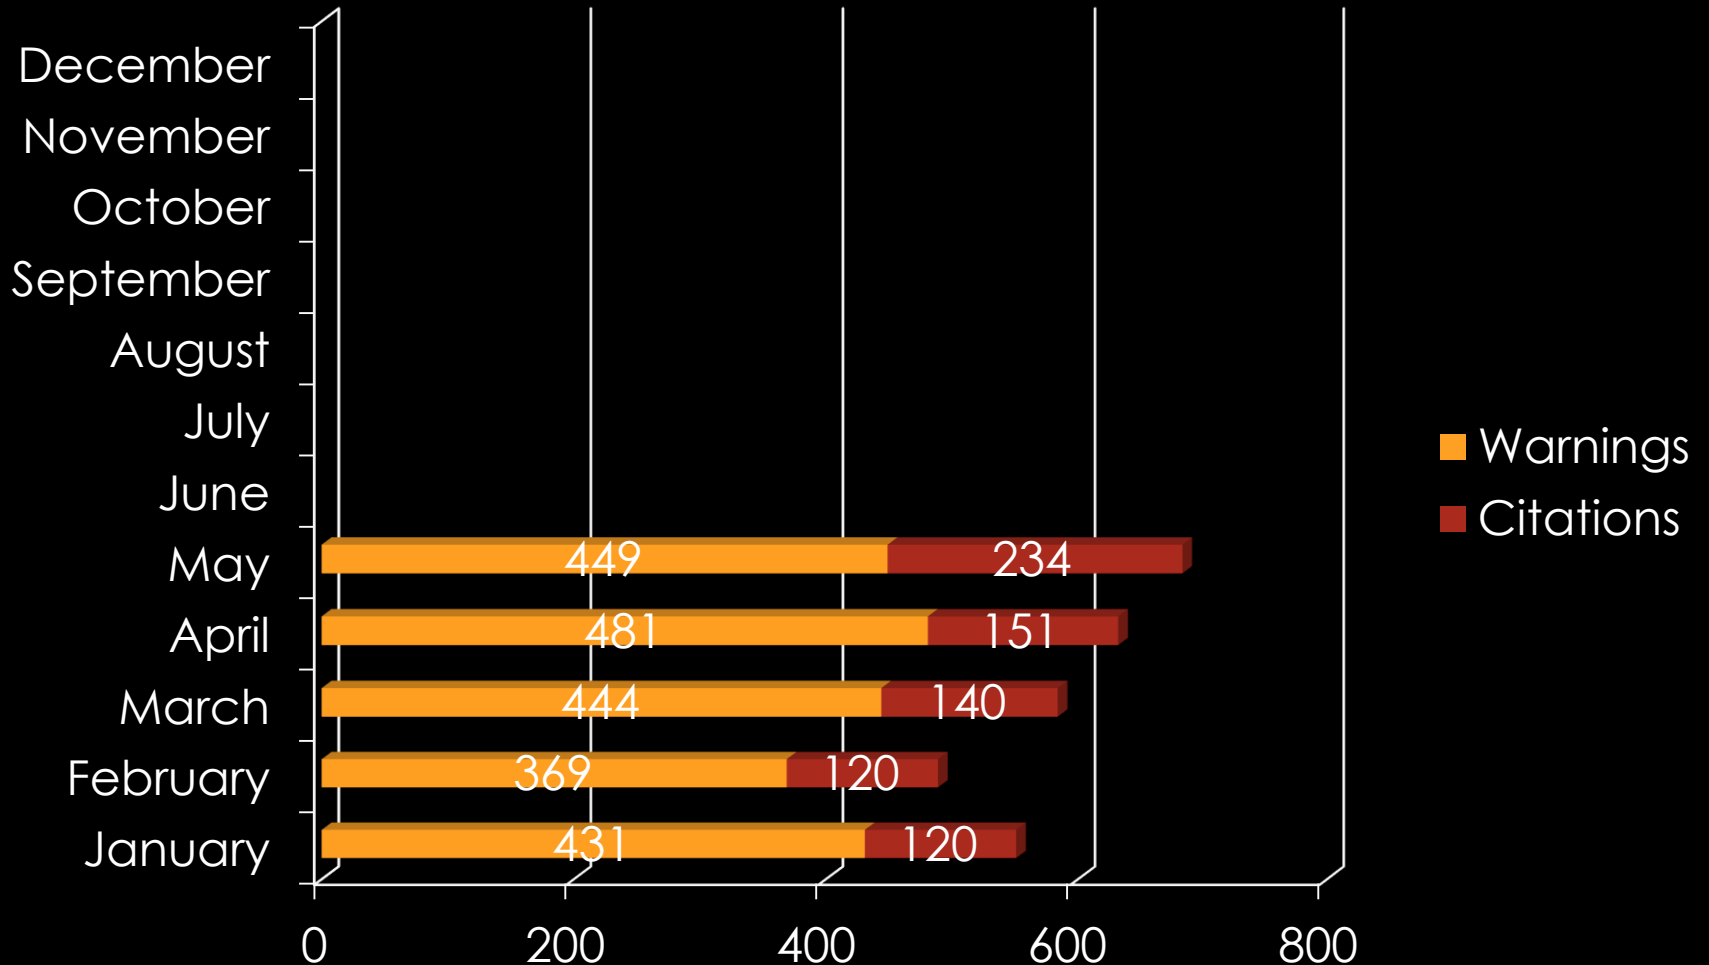

CITATIONS & WARNINGS