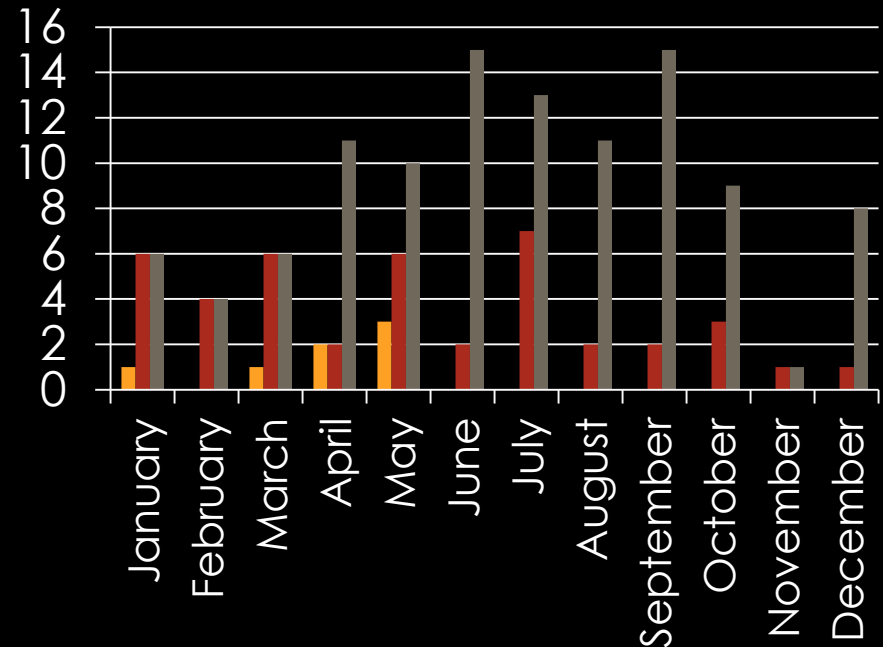

Owatonna Crime Data

May 2013

TOTAL EVENTS

TRAFFIC STOPS

	Jan	Feb	Mar	April	May	Jun	July	Aug	Sept	Oct	Nov	Dec
2013	548	496	589	634	622							
2012	666	803	702	738	645	596	740	878	565	670	557	592
2011	787	791	966	971	978	649	732	593	688	619	531	625

PART I CRIMES

	2011	2012	2013
Homicide	0	0	0
Rape	5	7	0
Robbery	11	1	2
Aggravated Assault	18	24	9
Burglary	118	75	26
Theft	345	485	132
Vehicle Theft	19	19	7
Arson	0	4	1

DISORDERLY & NUISANCE VIOLATIONS

Disorderly violations

2013 2012 2011

Nuisance violations

2013 2012 2011

ANIMAL CONTROL CALLS

■ 2013 ■ 2012 ■ 2011

Total Animal Calls:

559

1911