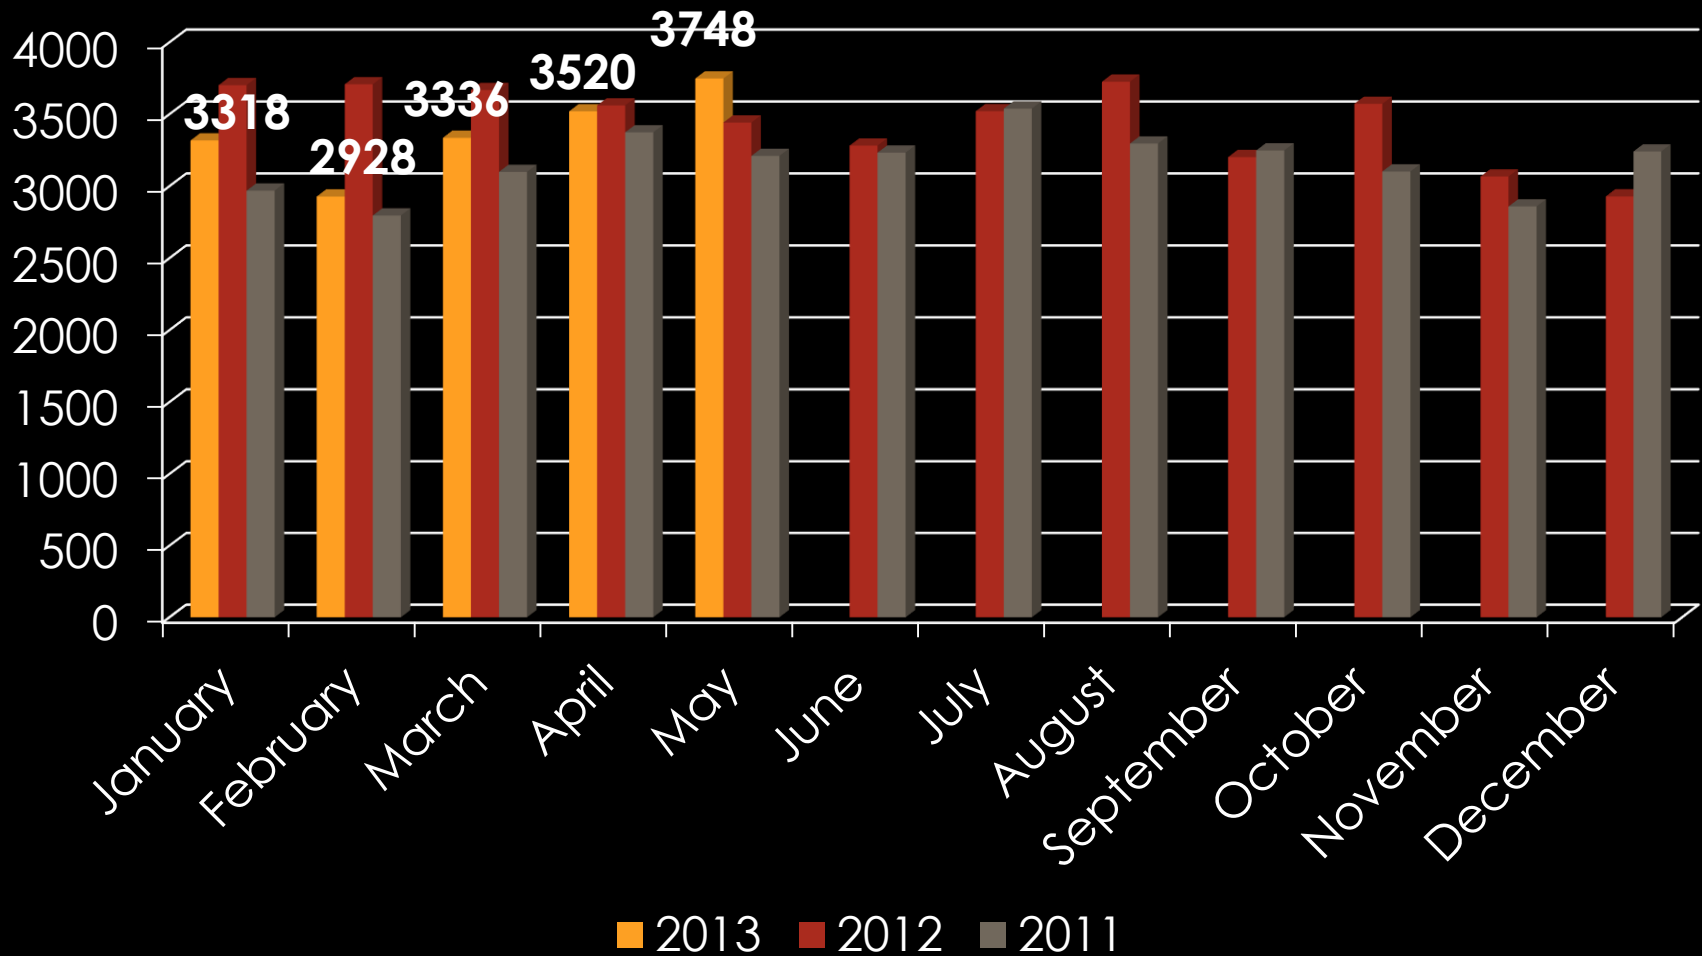

Owatonna Crime Data

May 2013

TOTAL EVENTS

TRAFFIC STOPS

	Jan	Feb	Mar	April	May	Jun	July	Aug	Sept	Oct	Nov	Dec
2013	548	496	589	634	622							
2012	666	803	702	738	645	596	740	878	565	670	557	592
2011	787	791	966	971	978	649	732	593	688	619	531	625

PART I CRIMES

	2011	2012	2013
Homicide	0	0	0
Rape	5	7	0
Robbery	11	1	2
Aggravated Assault	18	24	9
Burglary	118	75	26
Theft	345	485	132
Vehicle Theft	19	19	7
Arson	0	4	1

DISORDERLY & NUISANCE VIOLATIONS

Disorderly violations

2013 2012 2011

Nuisance violations

2013 2012 2011

ANIMAL CONTROL CALLS

■ 2013 ■ 2012 ■ 2011

Total Animal Calls:

559

1911