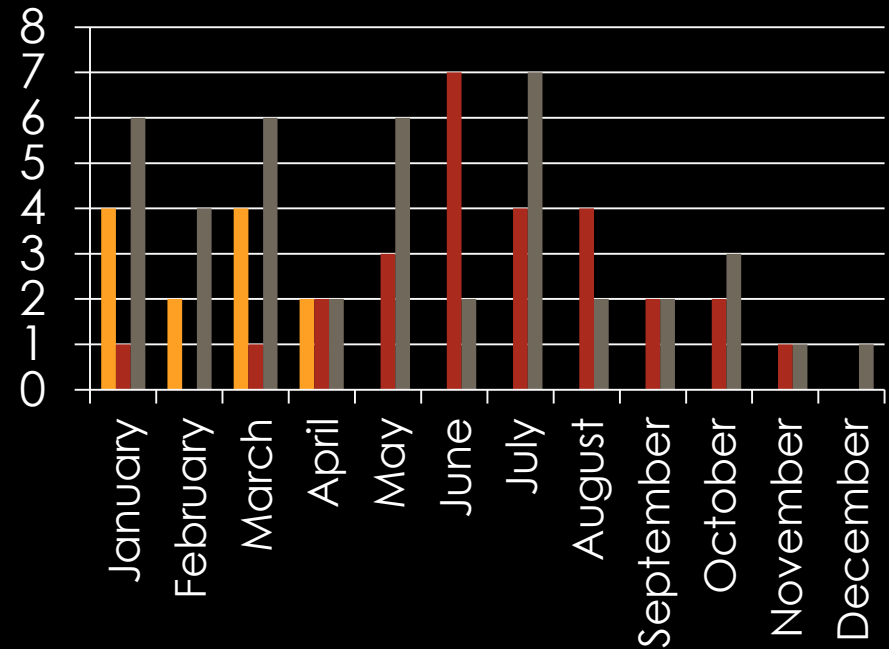

Owatonna Crime Data

May 2014

TOTAL EVENTS

TRAFFIC STOPS

	Jan	Feb	Mar	April	May	Jun	July	Aug	Sept	Oct	Nov	Dec
2014	790	657	759	711	609							
2013	548	496	589	634	622	564	630	671	711	788	639	744
2012	666	803	702	738	645	596	740	878	565	670	557	592

PART I CRIMES

	2012	2013	2014
Homicide	0	0	0
Rape	7	4	2
Robbery	1	5	2
Aggravated Assault	24	26	13
Burglary	75	98	16
Theft	485	490	163
Vehicle Theft	19	23	8
Arson	4	2	0

DISORDERLY & NUISANCE VIOLATIONS

Disorderly violations

2014 2013 2012

Nuisance violations

2014 2013 2012

ANIMAL CONTROL CALLS

■ 2014 ■ 2013 ■ 2012

Total Animal Calls:

516

1921