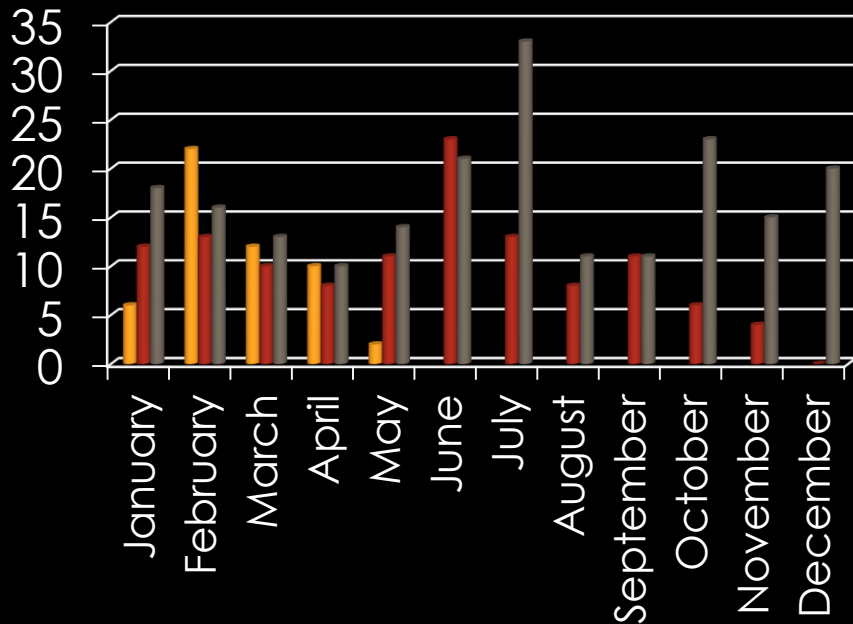

DISORDERLY & NUISANCE VIOLATIONS

Disorderly violations

2014 2013 2012