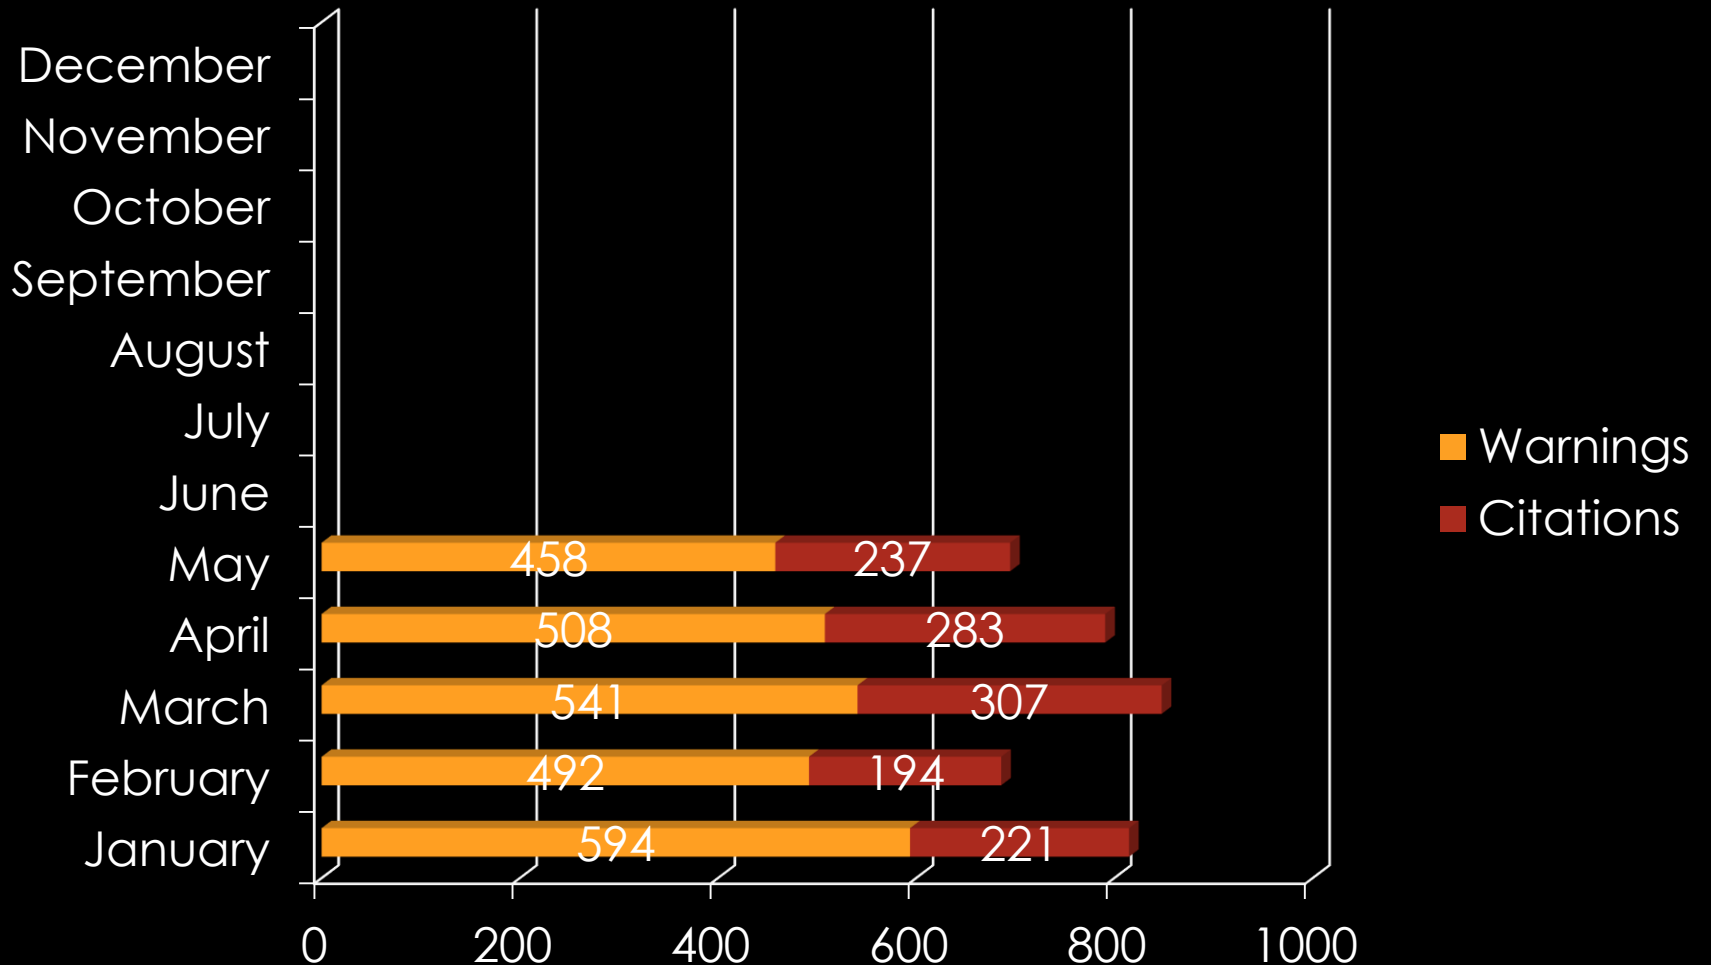

Owatonna Crime Data

May 2014

TOTAL EVENTS

TRAFFIC STOPS

	Jan	Feb	Mar	April	May	Jun	July	Aug	Sept	Oct	Nov	Dec
2014	790	657	759	711	609							
2013	548	496	589	634	622	564	630	671	711	788	639	744
2012	666	803	702	738	645	596	740	878	565	670	557	592

DWI

CITATIONS & WARNINGS

ARRESTS

May 2014

■ **Adult Arrests:**
Only the primary officer (as recorded in LOGIS) gets credit for the arrest

■ **Juvenile Arrests:**
Only the primary officer (as recorded in LOGIS) gets credit for the arrest

PART I CRIMES

	2012	2013	2014
Homicide	0	0	0
Rape	7	4	2
Robbery	1	5	2
Aggravated Assault	24	26	13
Burglary	75	98	16
Theft	485	490	163
Vehicle Theft	19	23	8
Arson	4	2	0

DISORDERLY & NUISANCE VIOLATIONS

Disorderly violations

2014 2013 2012

Nuisance violations

2014 2013 2012

ANIMAL CONTROL CALLS

■ 2014 ■ 2013 ■ 2012

Total Animal Calls:

516

1921