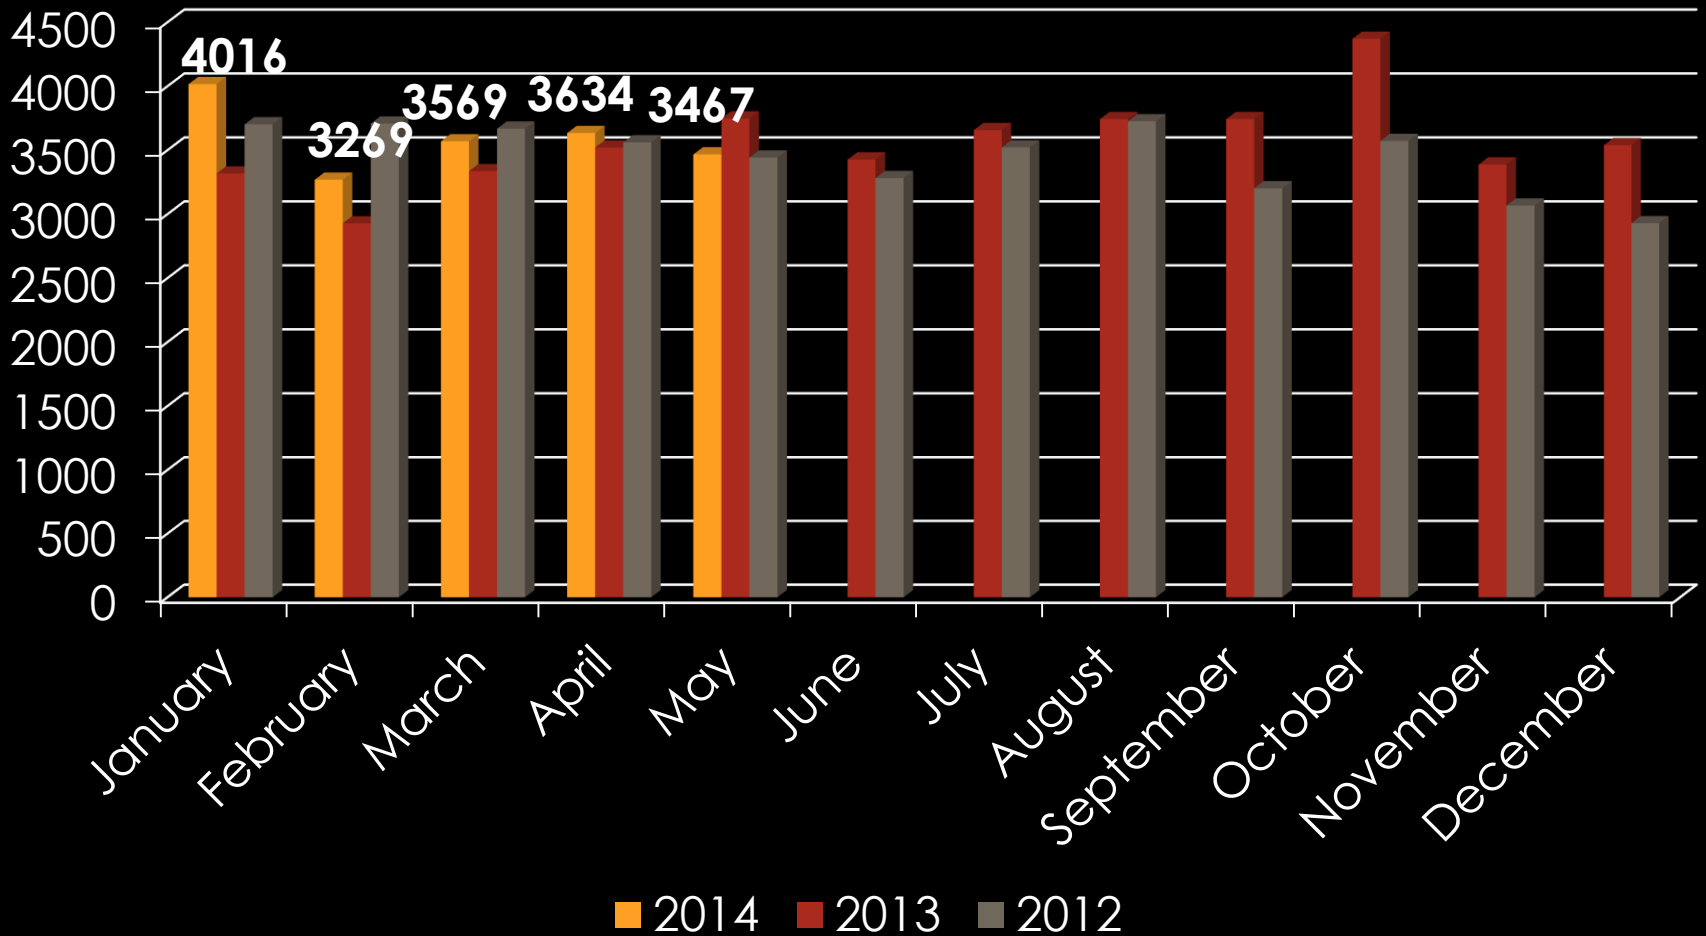

Owatonna Crime Data

May 2014

TOTAL EVENTS

TRAFFIC STOPS

	Jan	Feb	Mar	April	May	Jun	July	Aug	Sept	Oct	Nov	Dec
2014	790	657	759	711	609							
2013	548	496	589	634	622	564	630	671	711	788	639	744
2012	666	803	702	738	645	596	740	878	565	670	557	592

PART I CRIMES

	2012	2013	2014
Homicide	0	0	0
Rape	7	4	2
Robbery	1	5	2
Aggravated Assault	24	26	13
Burglary	75	98	16
Theft	485	490	163
Vehicle Theft	19	23	8
Arson	4	2	0

DISORDERLY & NUISANCE VIOLATIONS

Disorderly violations

2014 2013 2012

Nuisance violations

2014 2013 2012

ANIMAL CONTROL CALLS

■ 2014 ■ 2013 ■ 2012

Total Animal Calls:

516

1921