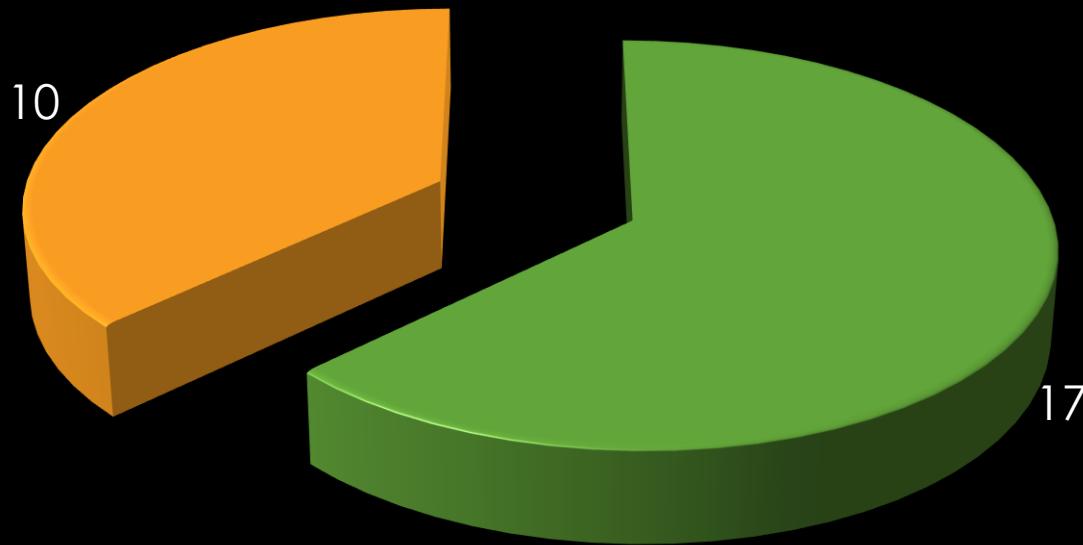

ARRESTS

May 2014

■ **Adult Arrests:**
Only the primary officer (as recorded in LOGIS) gets credit for the arrest

■ **Juvenile Arrests:**
Only the primary officer (as recorded in LOGIS) gets credit for the arrest

PART I CRIMES

	2012	2013	2014
Homicide	0	0	0
Rape	7	4	2
Robbery	1	5	2
Aggravated Assault	24	26	13
Burglary	75	98	16
Theft	485	490	163
Vehicle Theft	19	23	8
Arson	4	2	0