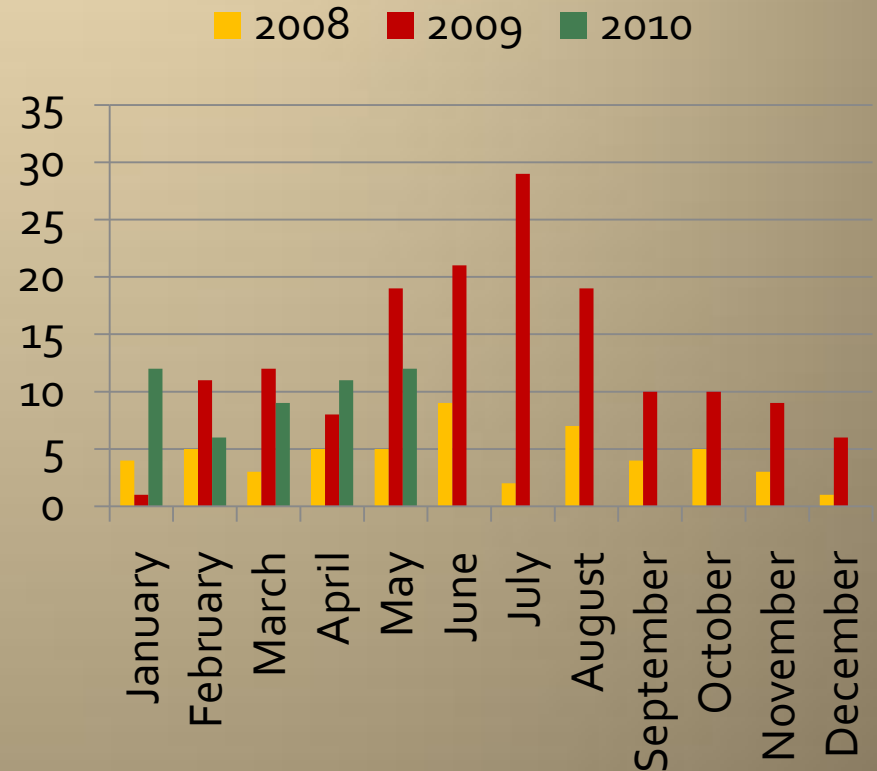

NUISANCE VIOLATIONS