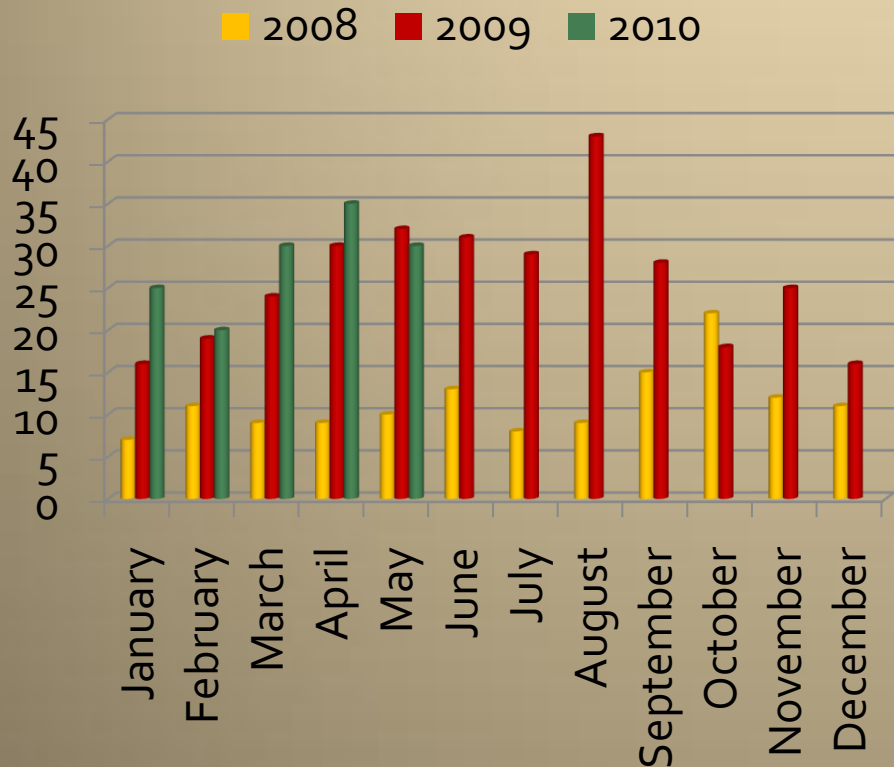

Disorderly & Nuisance Violations

DISORDERLY VIOLATIONS