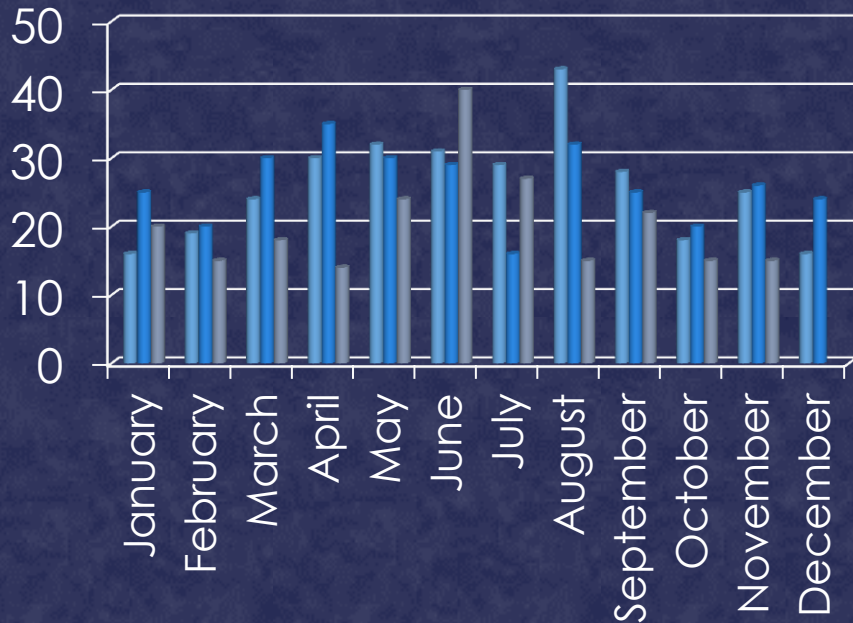

DISORDERLY & NUISANCE VIOLATIONS

Disorderly violations

■ 2009 ■ 2010 ■ 2011