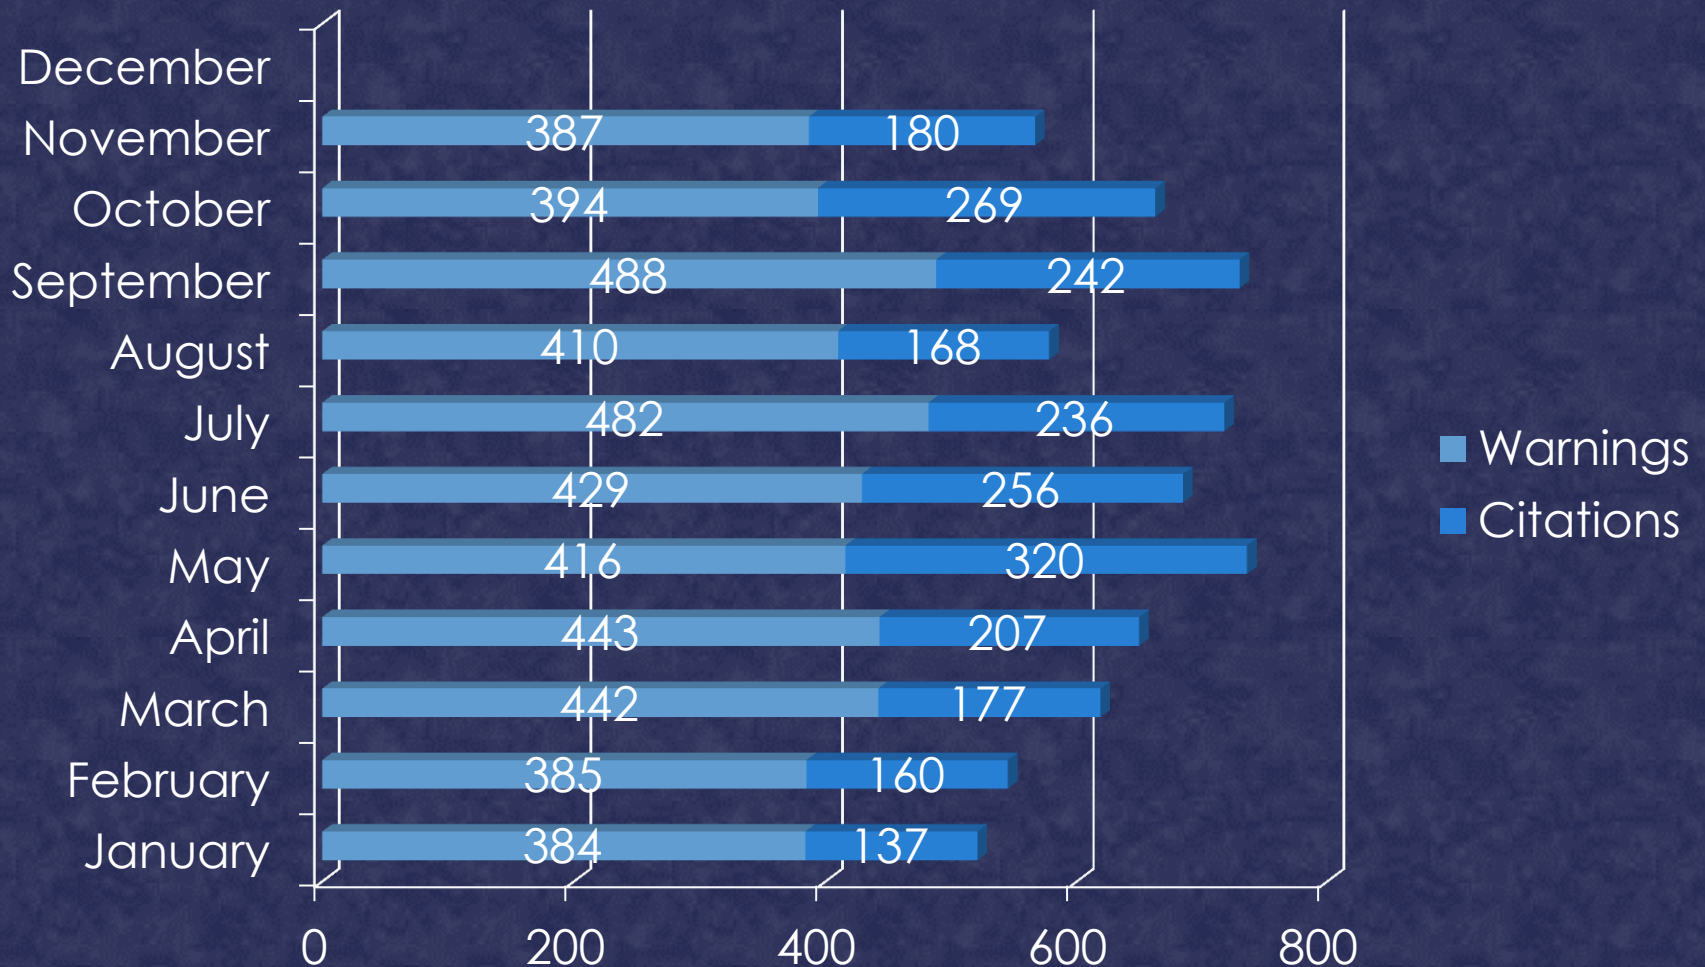

CITATIONS & WARNINGS