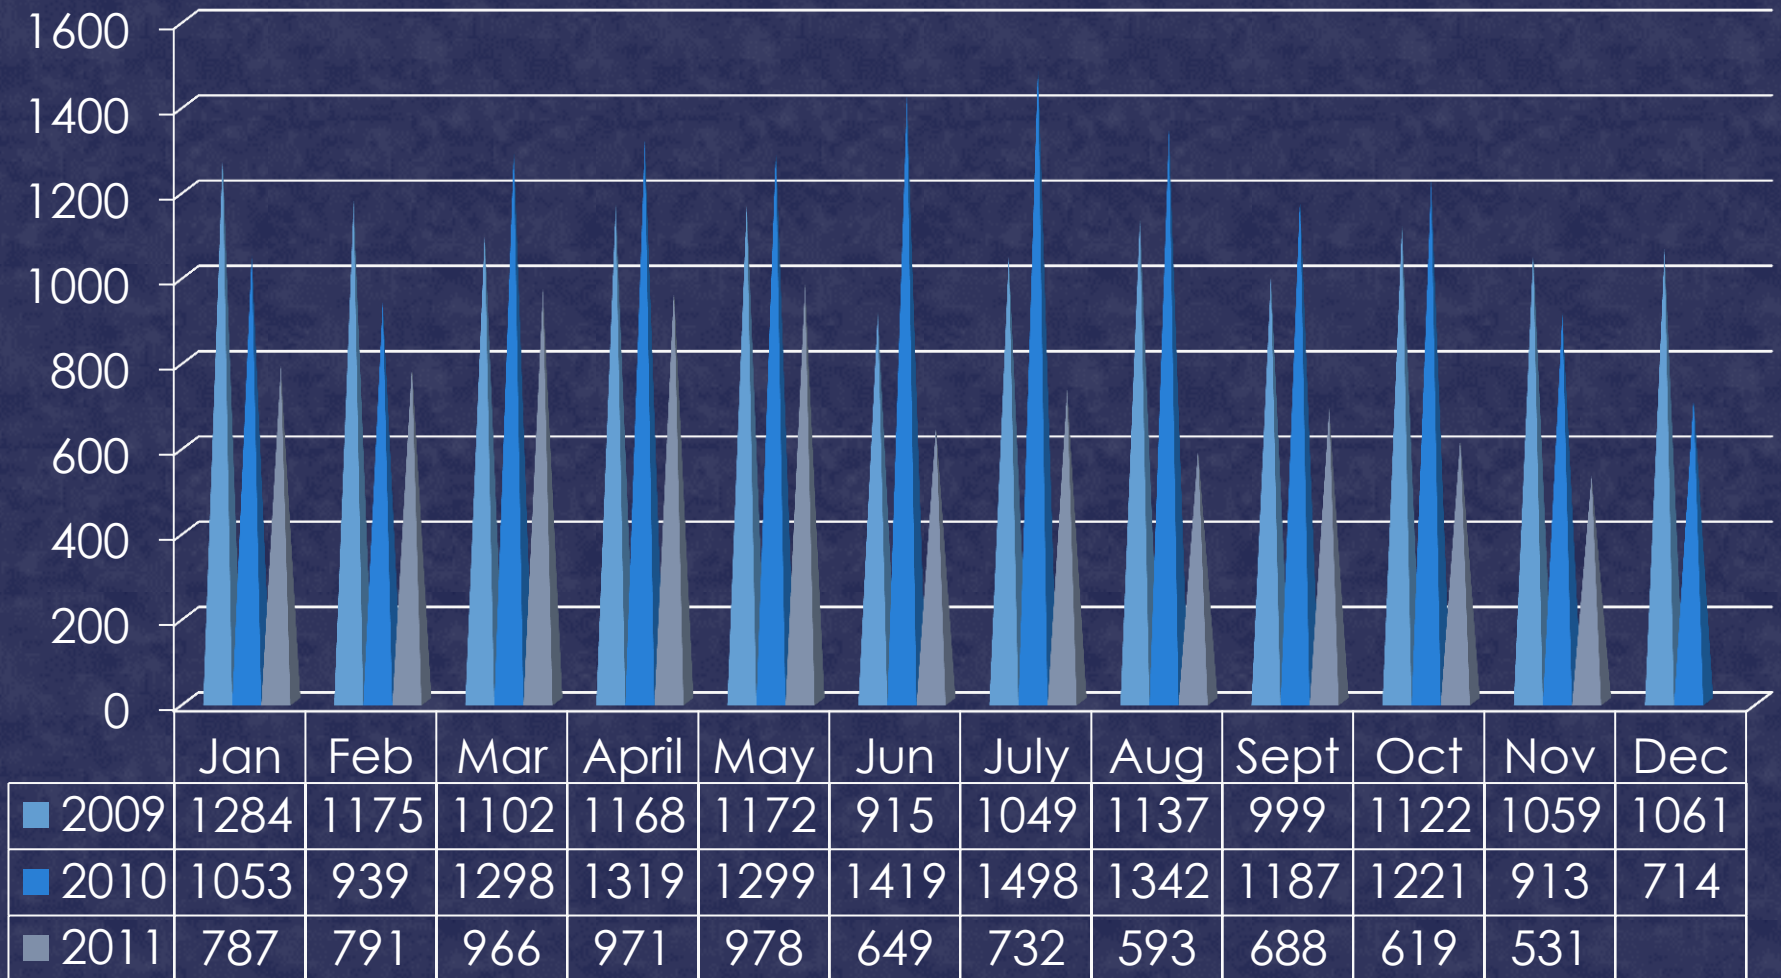

TRAFFIC STOPS