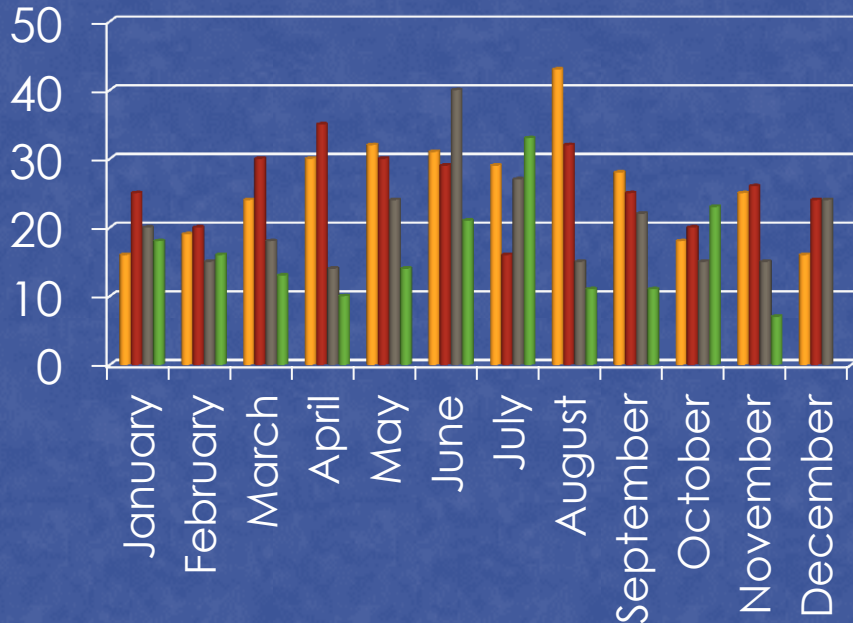

DISORDERLY & NUISANCE VIOLATIONS

Disorderly violations

2009 2010 2011 2012