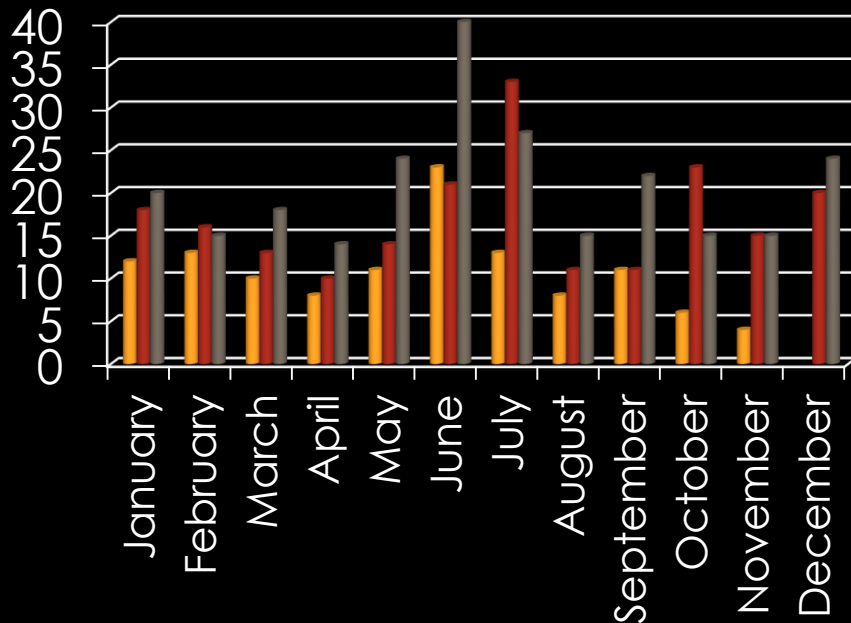

DISORDERLY & NUISANCE VIOLATIONS

Disorderly violations

2013 2012 2011