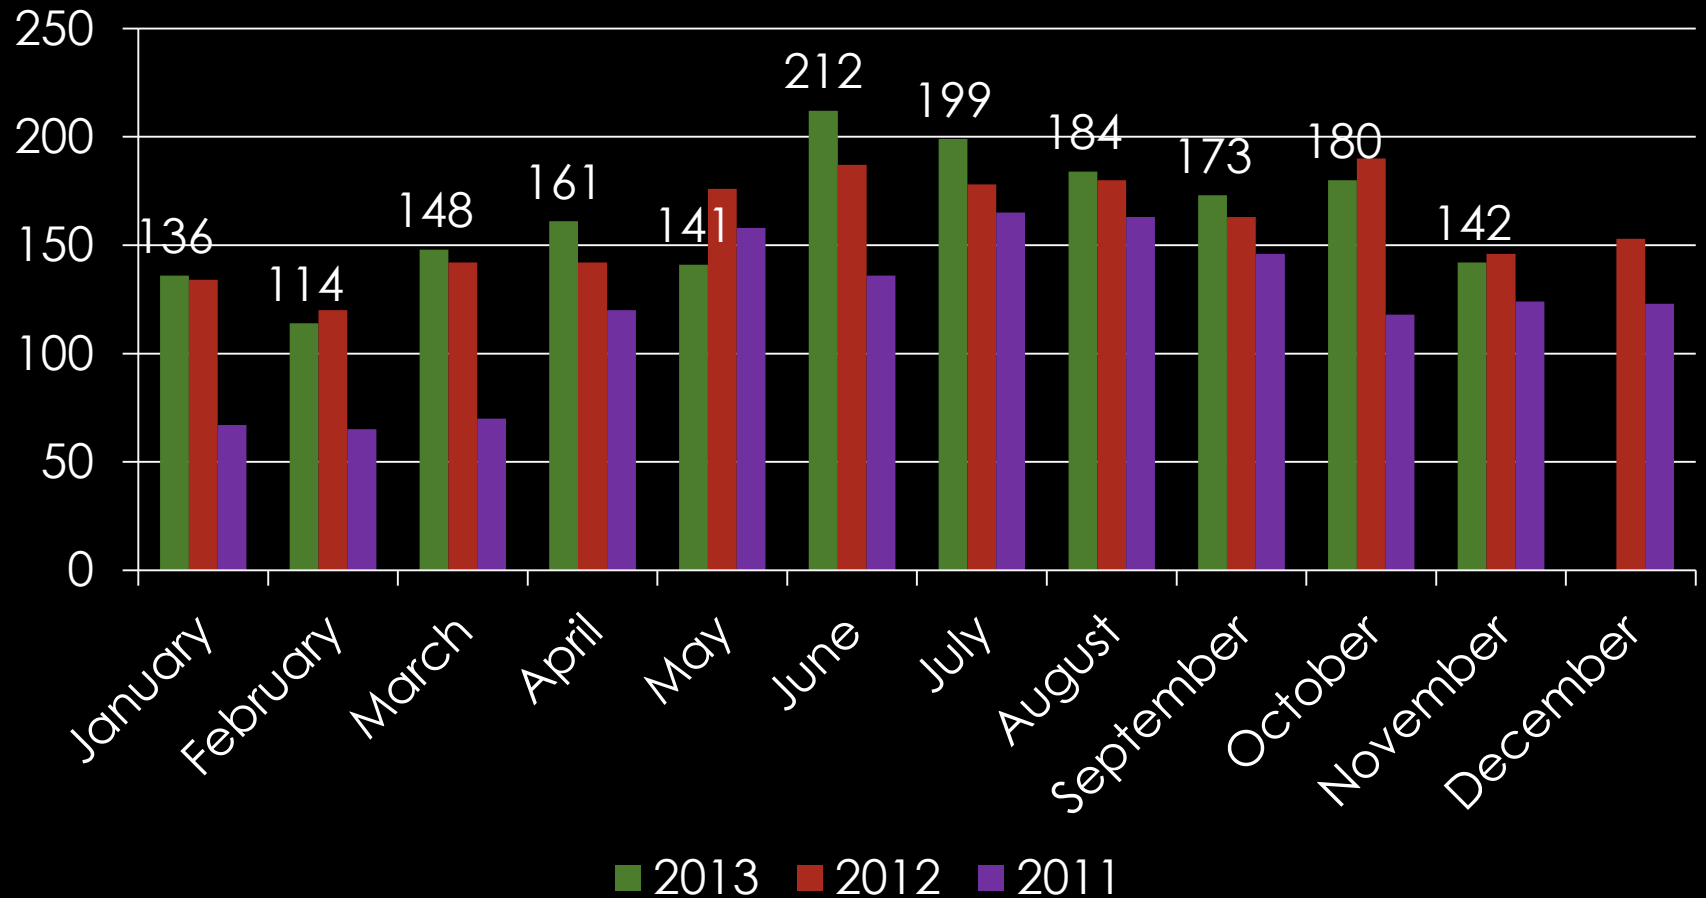

## Disorderly violations

2013 2012 2011

## Nuisance violations

2013 2012 2011

# ANIMAL CONTROL CALLS

■ 2013 ■ 2012 ■ 2011

**Total Animal Calls:**

1790

1911

1455