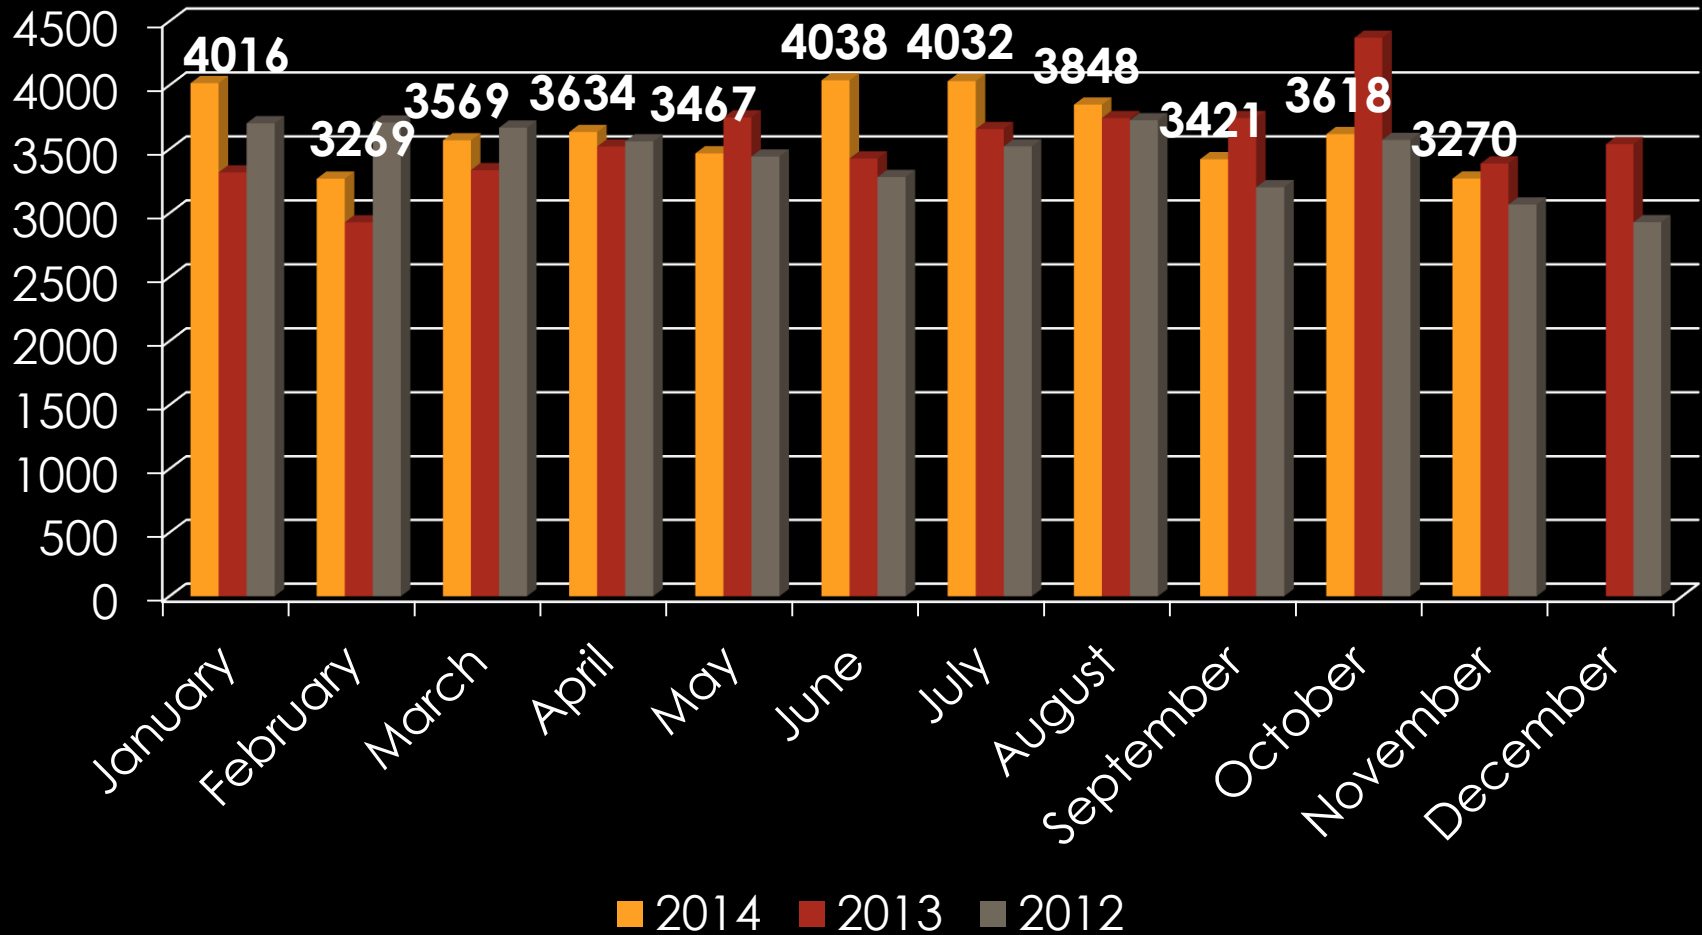

Owatonna Crime Data

November 2014

TOTAL EVENTS

TRAFFIC STOPS

DWI

CITATIONS & WARNINGS

ARRESTS

November 2014

■ **Adult Arrests:**
Only the primary officer (as recorded in LOGIS) gets credit for the arrest

■ **Juvenile Arrests:**
Only the primary officer (as recorded in LOGIS) gets credit for the arrest

PART I CRIMES

	2012	2013	2014
Homicide	0	0	0
Rape	7	4	3
Robbery	1	5	6
Aggravated Assault	24	26	25
Burglary	75	98	74
Theft	485	490	474
Vehicle Theft	19	23	25
Arson	4	2	0

DISORDERLY & NUISANCE VIOLATIONS

Disorderly violations

2014 2013 2012

Nuisance violations

2014 2013 2012

ANIMAL CONTROL CALLS

Total Animal Calls:

■ 2014 ■ 2013 ■ 2012
1800 1921 1911