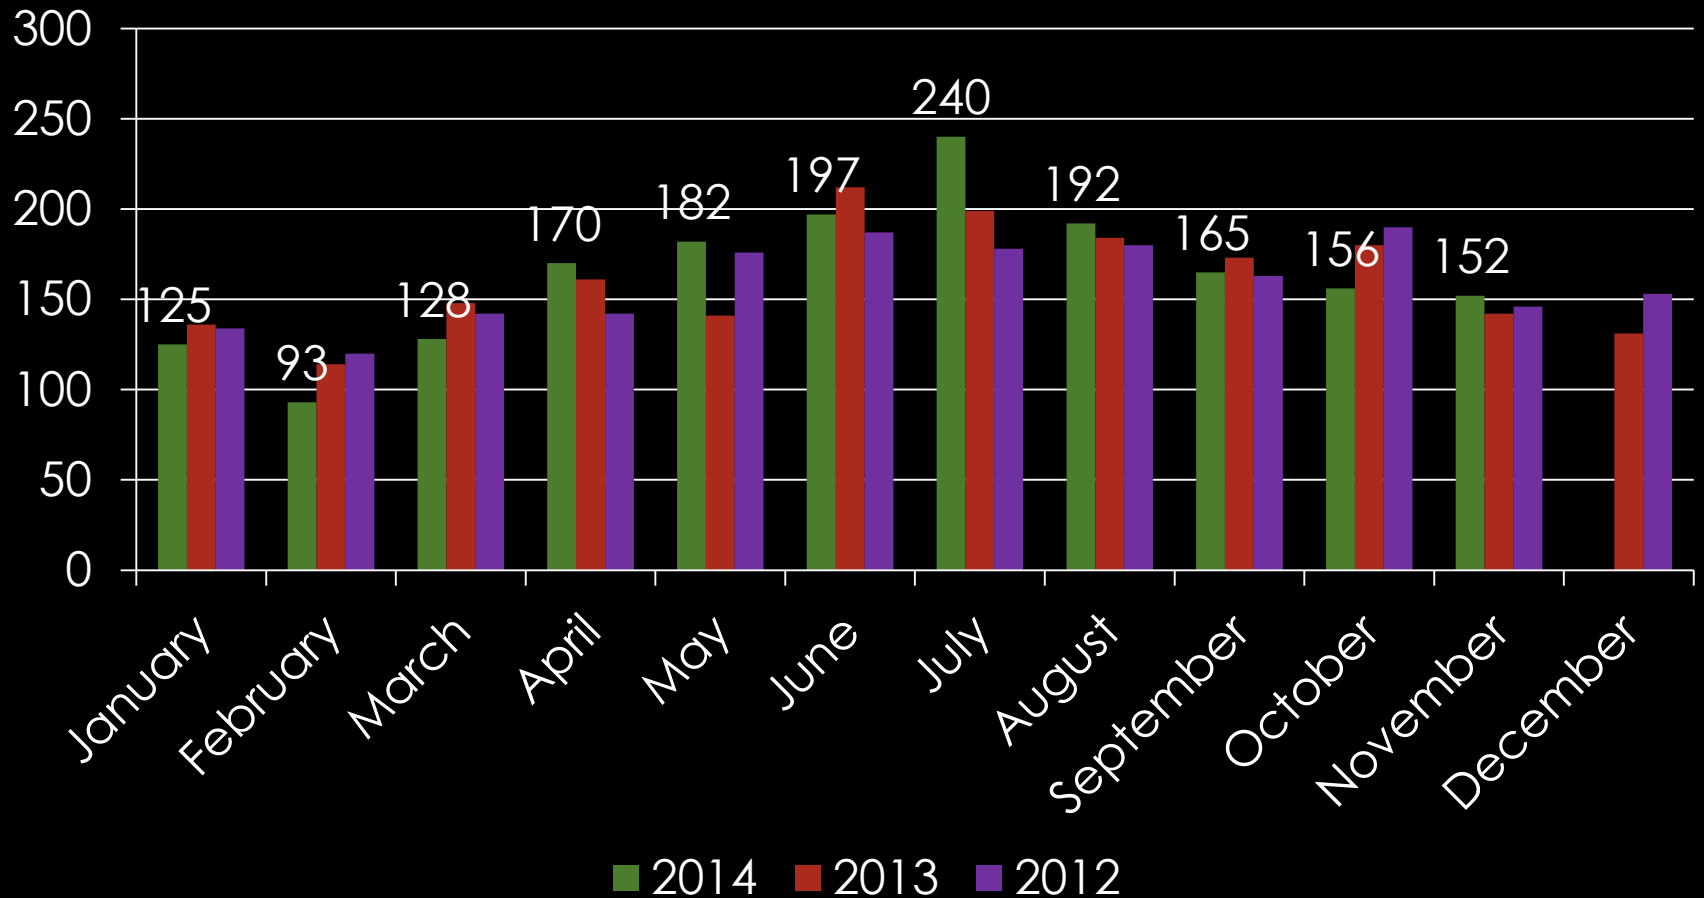

2014 2013 2012

Nuisance violations

2014 2013 2012

ANIMAL CONTROL CALLS

Total Animal Calls:

■ 2014 ■ 2013 ■ 2012
1800 1921 1911