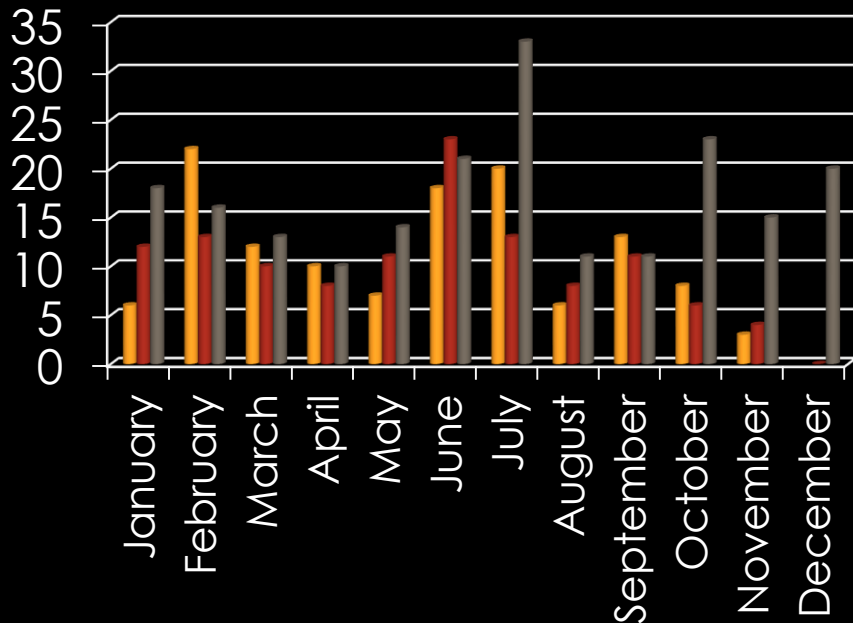

■ **Adult Arrests:**
Only the primary officer (as recorded in LOGIS) gets credit for the arrest

■ **Juvenile Arrests:**
Only the primary officer (as recorded in LOGIS) gets credit for the arrest

PART I CRIMES

2014 2013 2012

Nuisance violations

2014 2013 2012

ANIMAL CONTROL CALLS

Total Animal Calls:

■ 2014 ■ 2013 ■ 2012
1800 1921 1911