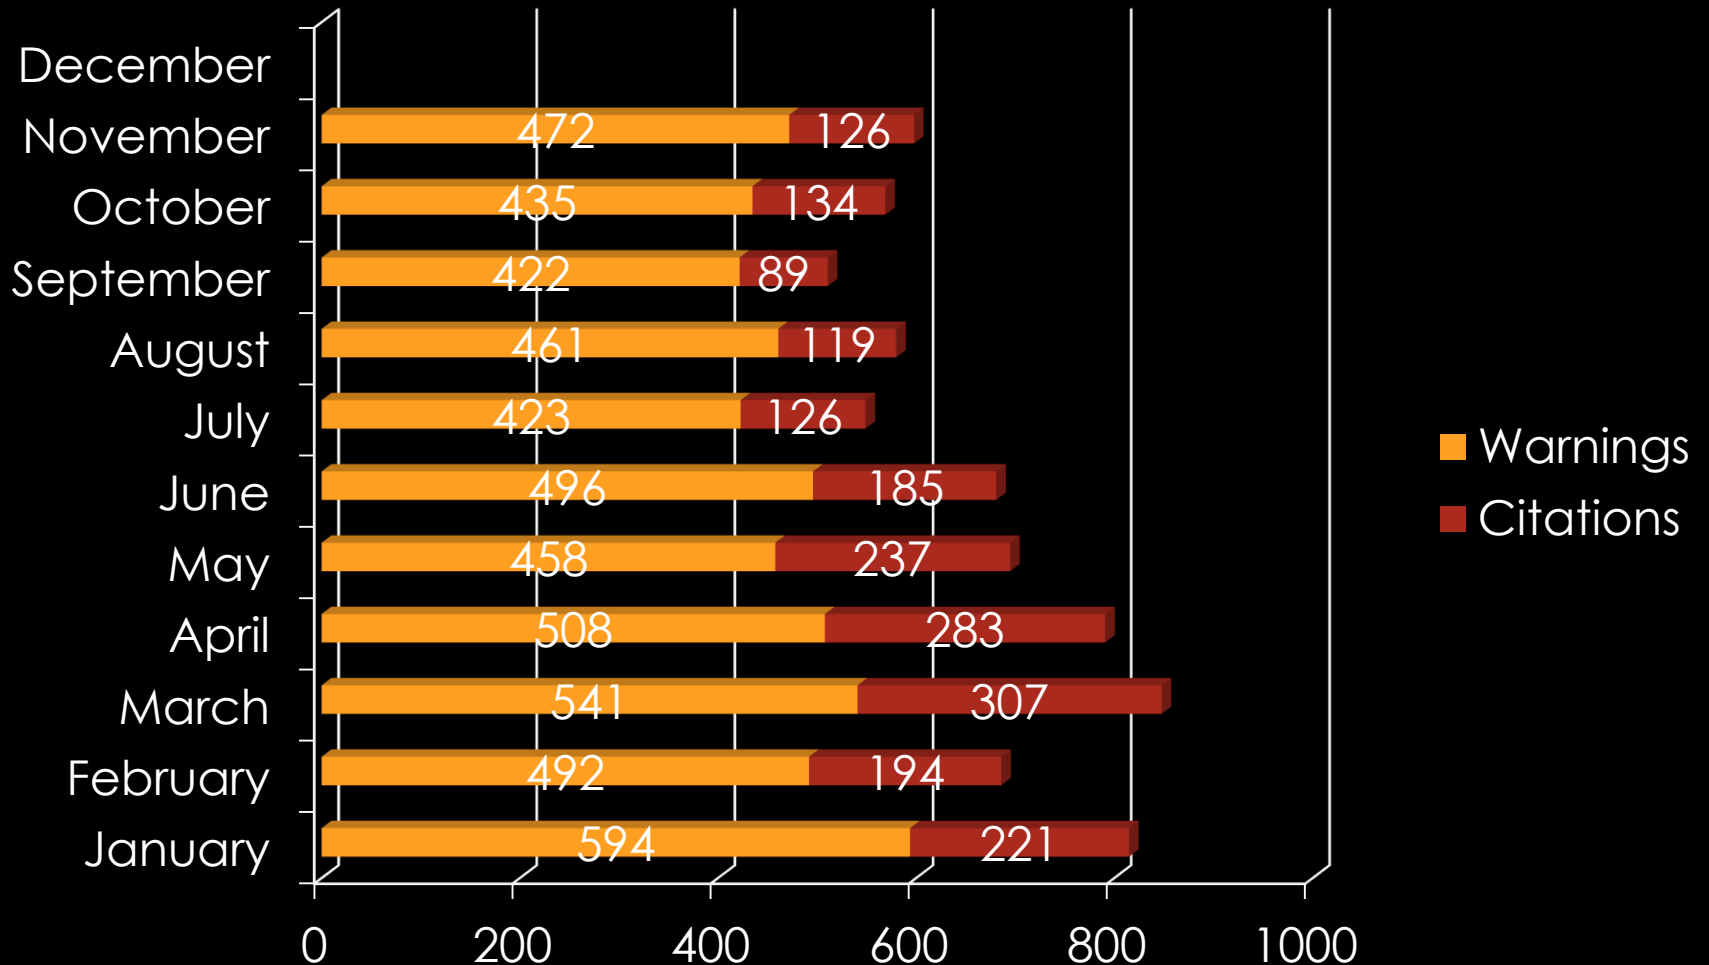

Owatonna Crime Data

November 2014

TOTAL EVENTS

TRAFFIC STOPS

DWI

CITATIONS & WARNINGS

ARRESTS

November 2014

■ **Adult Arrests:**
Only the primary officer (as recorded in LOGIS) gets credit for the arrest

■ **Juvenile Arrests:**
Only the primary officer (as recorded in LOGIS) gets credit for the arrest

PART I CRIMES

2014 2013 2012

Nuisance violations

2014 2013 2012

ANIMAL CONTROL CALLS

Total Animal Calls:

■ 2014 ■ 2013 ■ 2012
1800 1921 1911