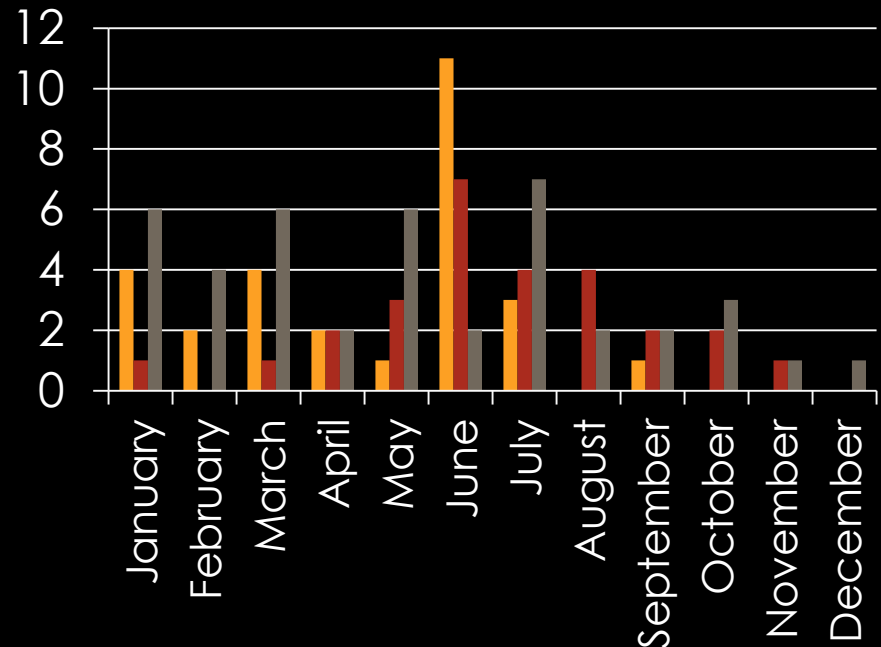

	2012	2013	2014
Homicide	0	0	0
Rape	7	4	3
Robbery	1	5	6
Aggravated Assault	24	26	25
Burglary	75	98	74
Theft	485	490	474
Vehicle Theft	19	23	25
Arson	4	2	0

DISORDERLY & NUISANCE VIOLATIONS

Disorderly violations

2014 2013 2012

Nuisance violations

2014 2013 2012

ANIMAL CONTROL CALLS

Total Animal Calls:

■ 2014 ■ 2013 ■ 2012
1800 1921 1911