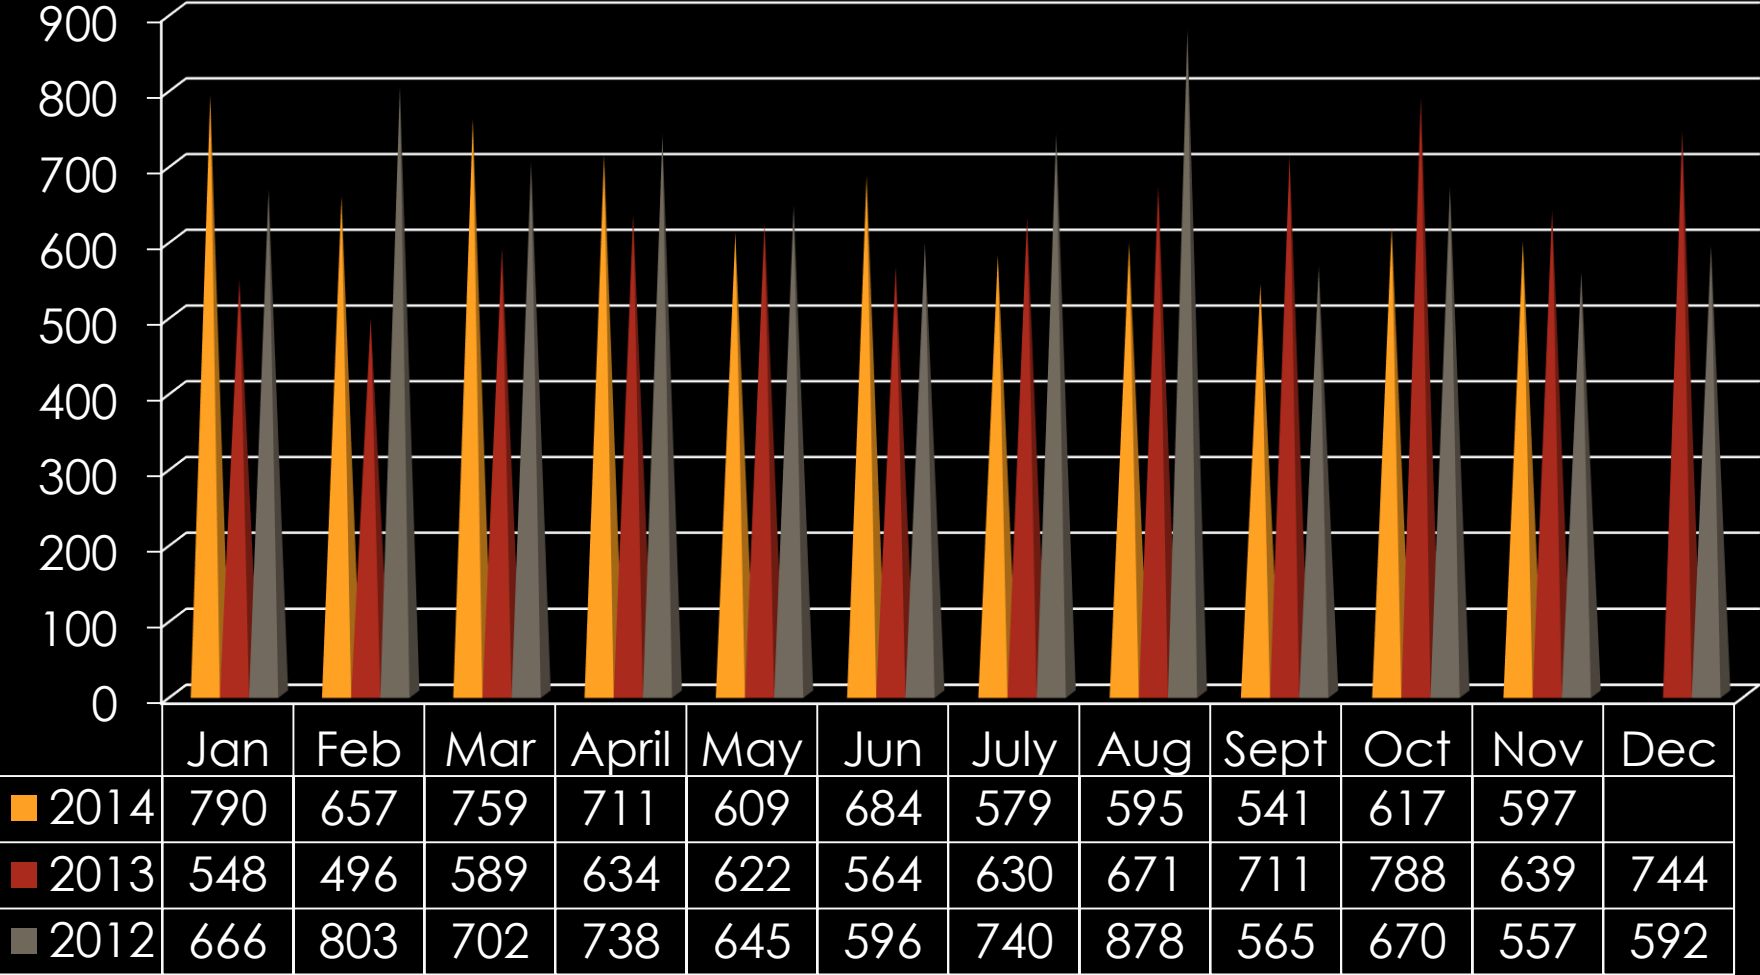

Owatonna Crime Data

November 2014

TOTAL EVENTS

TRAFFIC STOPS

DWI

CITATIONS & WARNINGS

ARRESTS

November 2014

■ **Adult Arrests:**
Only the primary officer (as recorded in LOGIS) gets credit for the arrest

■ **Juvenile Arrests:**
Only the primary officer (as recorded in LOGIS) gets credit for the arrest

PART I CRIMES

	2012	2013	2014
Homicide	0	0	0
Rape	7	4	3
Robbery	1	5	6
Aggravated Assault	24	26	25
Burglary	75	98	74
Theft	485	490	474
Vehicle Theft	19	23	25
Arson	4	2	0

DISORDERLY & NUISANCE VIOLATIONS

Disorderly violations

2014 2013 2012

Nuisance violations

2014 2013 2012

ANIMAL CONTROL CALLS

Total Animal Calls:

■ 2014 ■ 2013 ■ 2012
1800 1921 1911