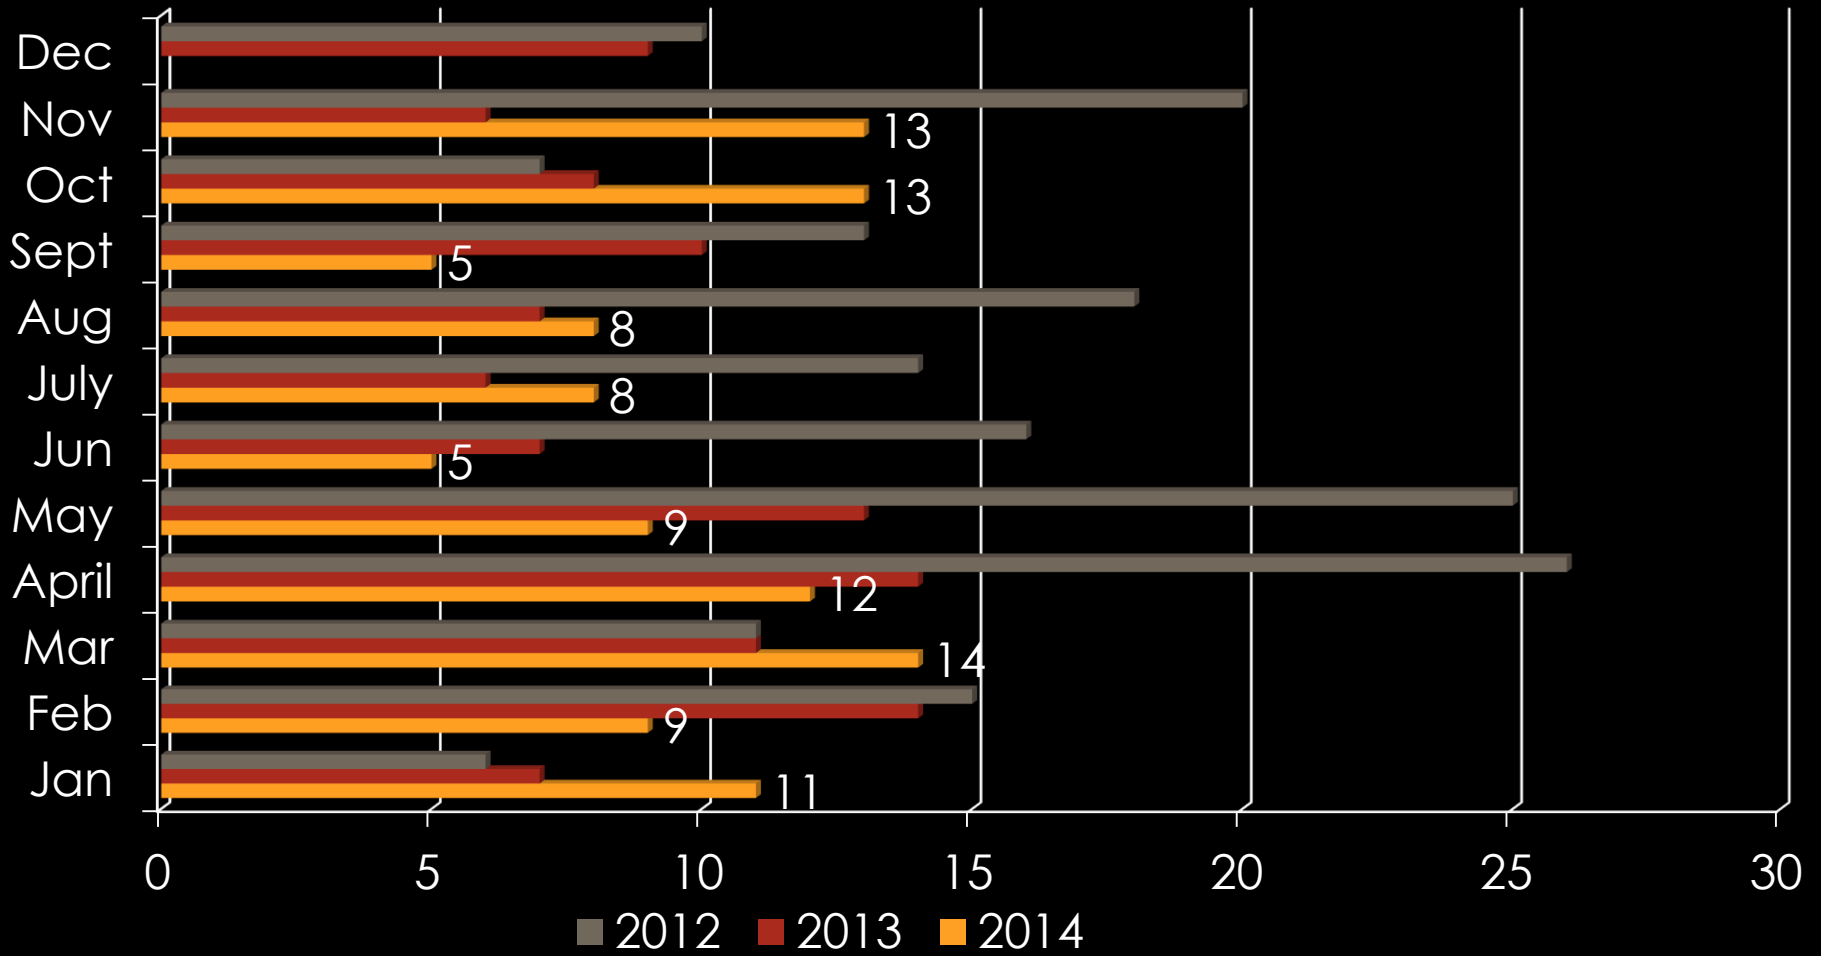

Owatonna Crime Data

November 2014

TOTAL EVENTS

TRAFFIC STOPS

DWI

CITATIONS & WARNINGS

ARRESTS

November 2014

■ **Adult Arrests:**
Only the primary officer (as recorded in LOGIS) gets credit for the arrest

■ **Juvenile Arrests:**
Only the primary officer (as recorded in LOGIS) gets credit for the arrest

PART I CRIMES

2014 2013 2012

Nuisance violations

2014 2013 2012

ANIMAL CONTROL CALLS

Total Animal Calls:

■ 2014 ■ 2013 ■ 2012
1800 1921 1911