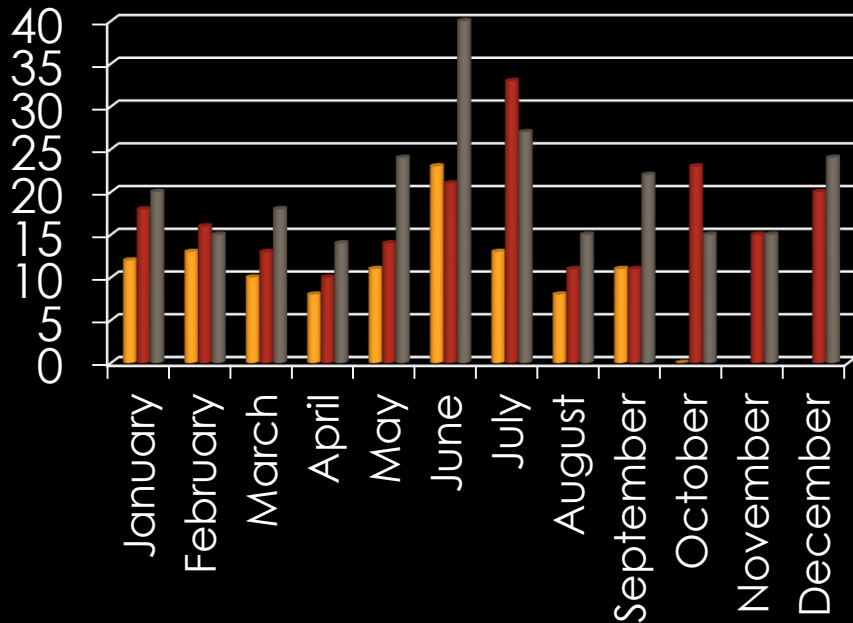

DISORDERLY & NUISANCE VIOLATIONS

Disorderly violations

2013 2012 2011