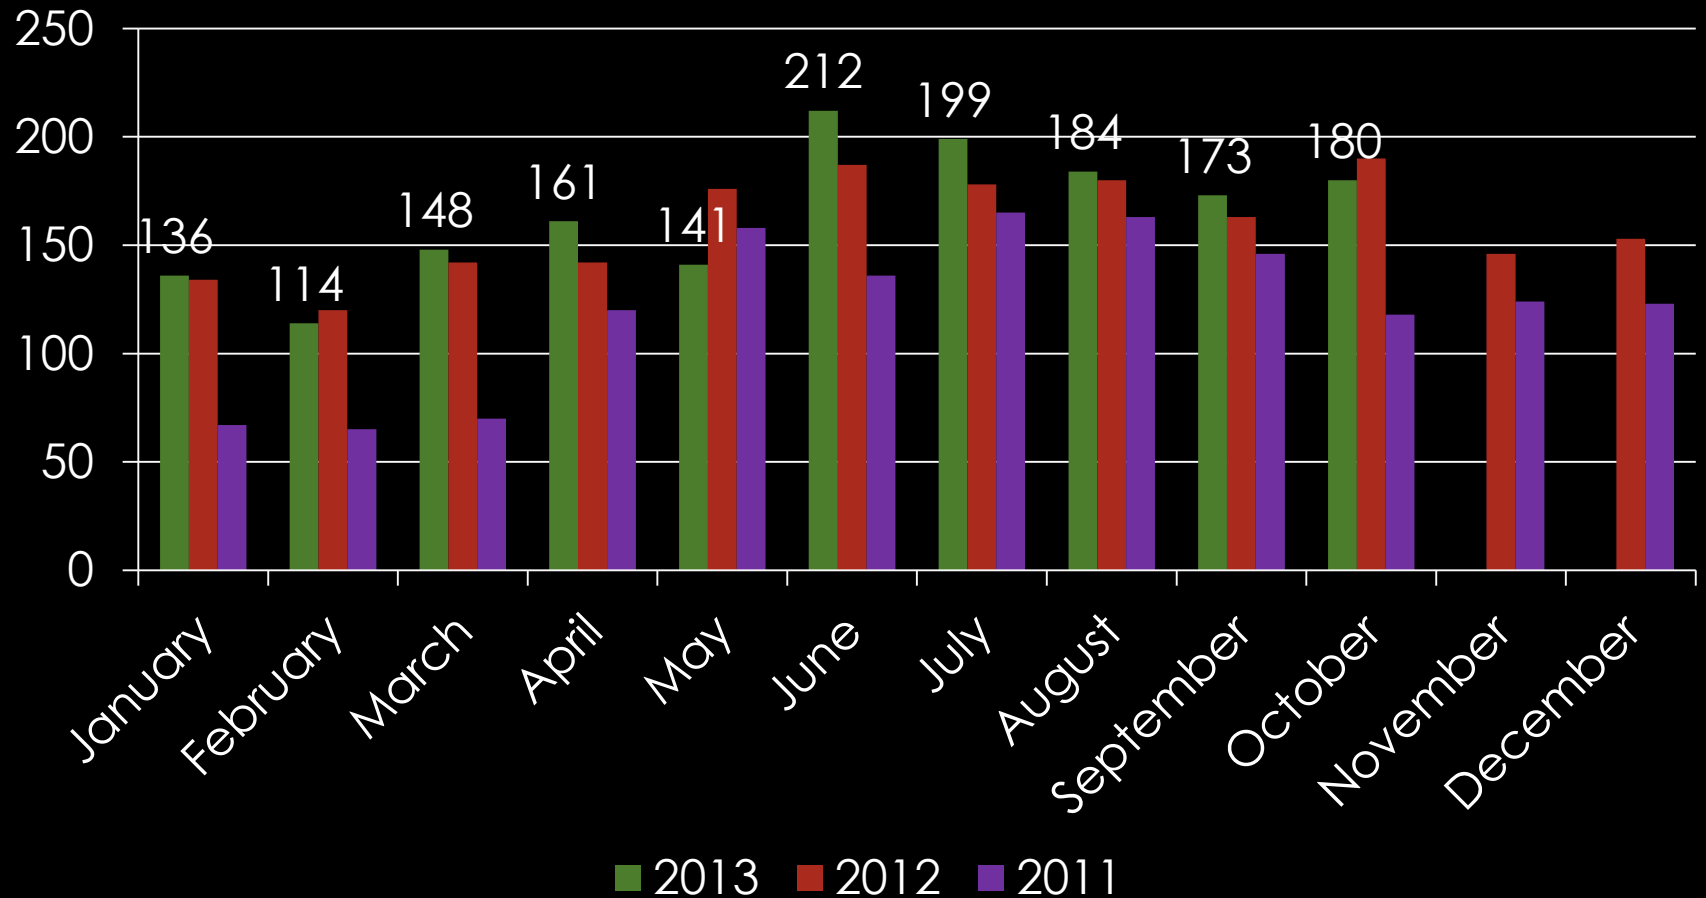

Owatonna Crime Data

October 2013

TOTAL EVENTS

TRAFFIC STOPS

	Jan	Feb	Mar	April	May	Jun	July	Aug	Sept	Oct	Nov	Dec
2013	548	496	589	634	622	564	630	671	711	788		
2012	666	803	702	738	645	596	740	878	565	670	557	592
2011	787	791	966	971	978	649	732	593	688	619	531	625

Disorderly violations

2013 2012 2011

Nuisance violations

2013 2012 2011

ANIMAL CONTROL CALLS

■ 2013 ■ 2012 ■ 2011

Total Animal Calls:

1295

1911

1455