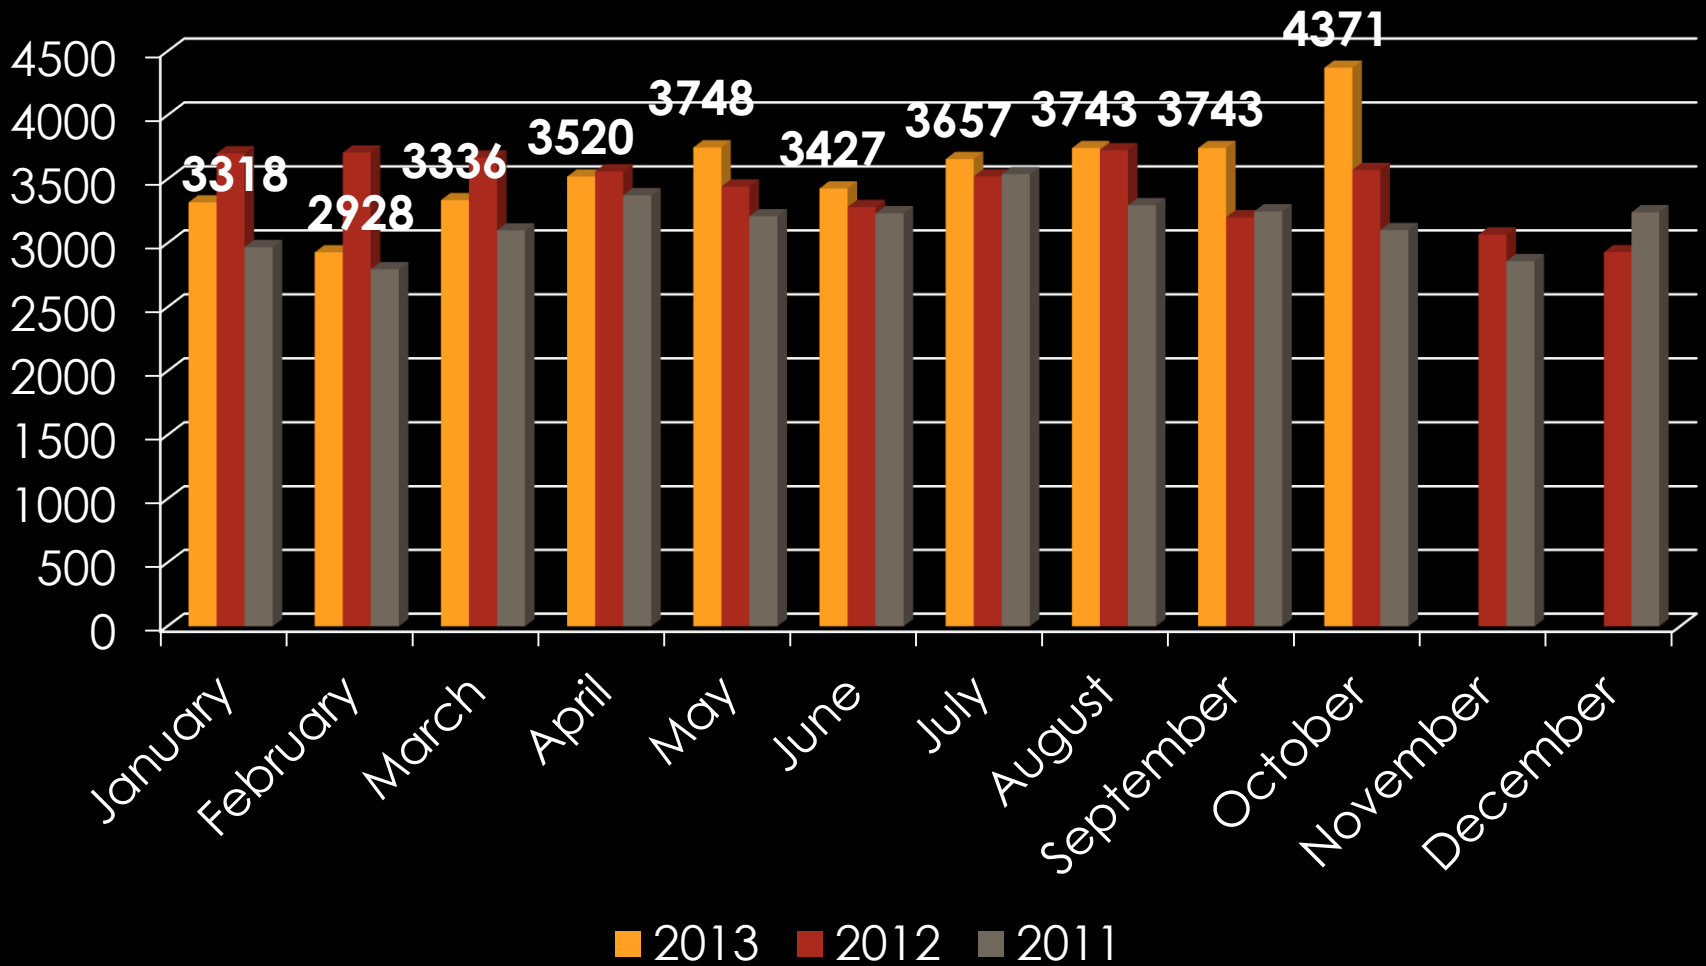

Owatonna Crime Data

October 2013

TOTAL EVENTS

TRAFFIC STOPS

	Jan	Feb	Mar	April	May	Jun	July	Aug	Sept	Oct	Nov	Dec
2013	548	496	589	634	622	564	630	671	711	788		
2012	666	803	702	738	645	596	740	878	565	670	557	592
2011	787	791	966	971	978	649	732	593	688	619	531	625

PART I CRIMES

	2011	2012	2013
Homicide	0	0	0
Rape	5	7	2
Robbery	11	1	5
Aggravated Assault	18	24	23
Burglary	118	75	93
Theft	345	485	388
Vehicle Theft	19	19	21
Arson	0	4	2

DISORDERLY & NUISANCE VIOLATIONS

Disorderly violations

2013 2012 2011

Nuisance violations

2013 2012 2011

ANIMAL CONTROL CALLS

■ 2013 ■ 2012 ■ 2011

Total Animal Calls:

1295