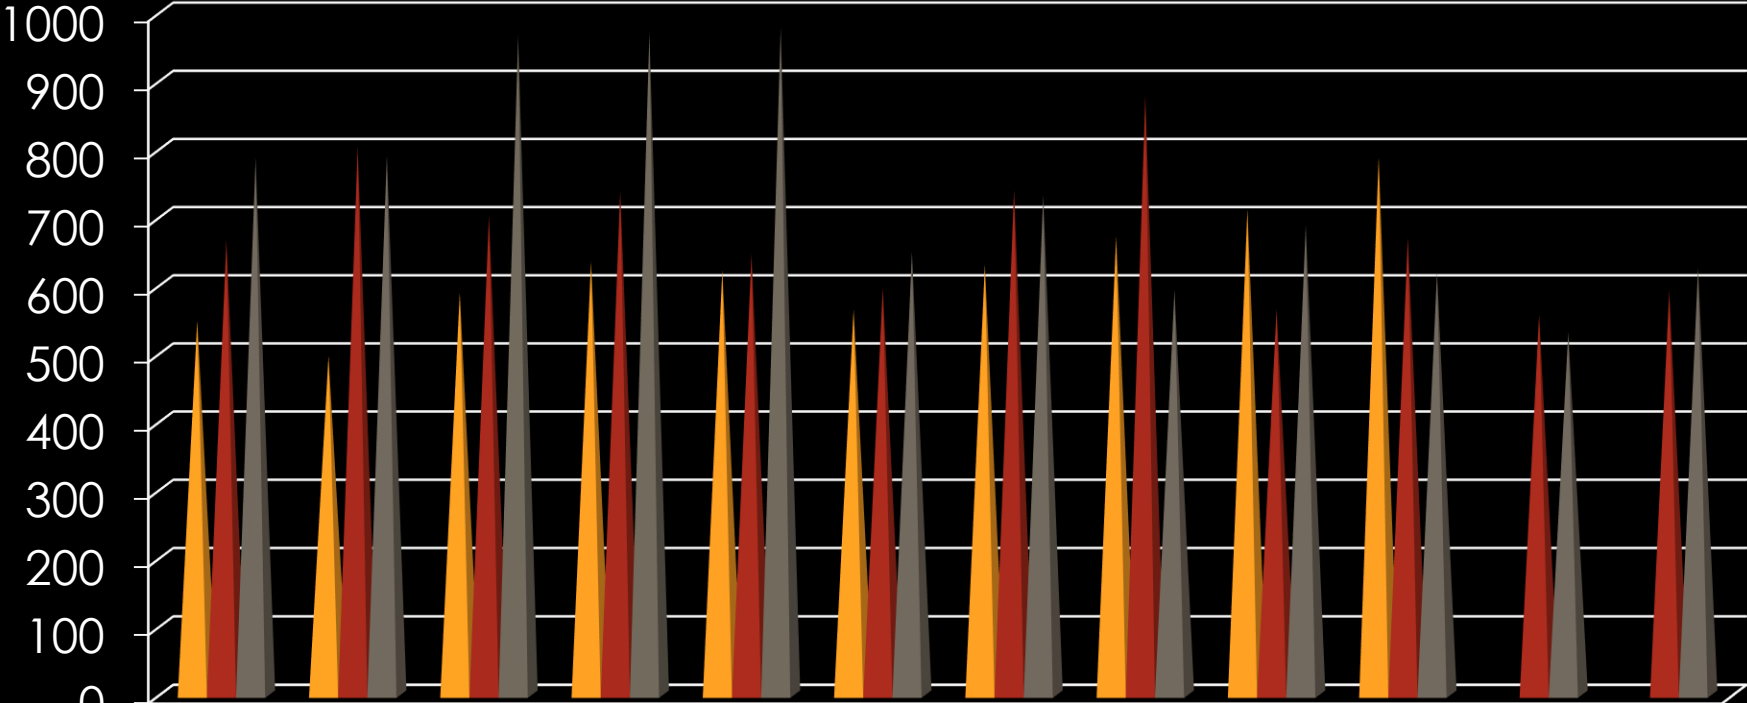

Owatonna Crime Data

October 2013

TOTAL EVENTS

TRAFFIC STOPS

	Jan	Feb	Mar	April	May	Jun	July	Aug	Sept	Oct	Nov	Dec
2013	548	496	589	634	622	564	630	671	711	788		
2012	666	803	702	738	645	596	740	878	565	670	557	592
2011	787	791	966	971	978	649	732	593	688	619	531	625

PART I CRIMES

	2011	2012	2013
Homicide	0	0	0
Rape	5	7	2
Robbery	11	1	5
Aggravated Assault	18	24	23
Burglary	118	75	93
Theft	345	485	388
Vehicle Theft	19	19	21
Arson	0	4	2

DISORDERLY & NUISANCE VIOLATIONS

Disorderly violations

2013 2012 2011

Nuisance violations

2013 2012 2011

ANIMAL CONTROL CALLS

■ 2013 ■ 2012 ■ 2011

Total Animal Calls:

1295