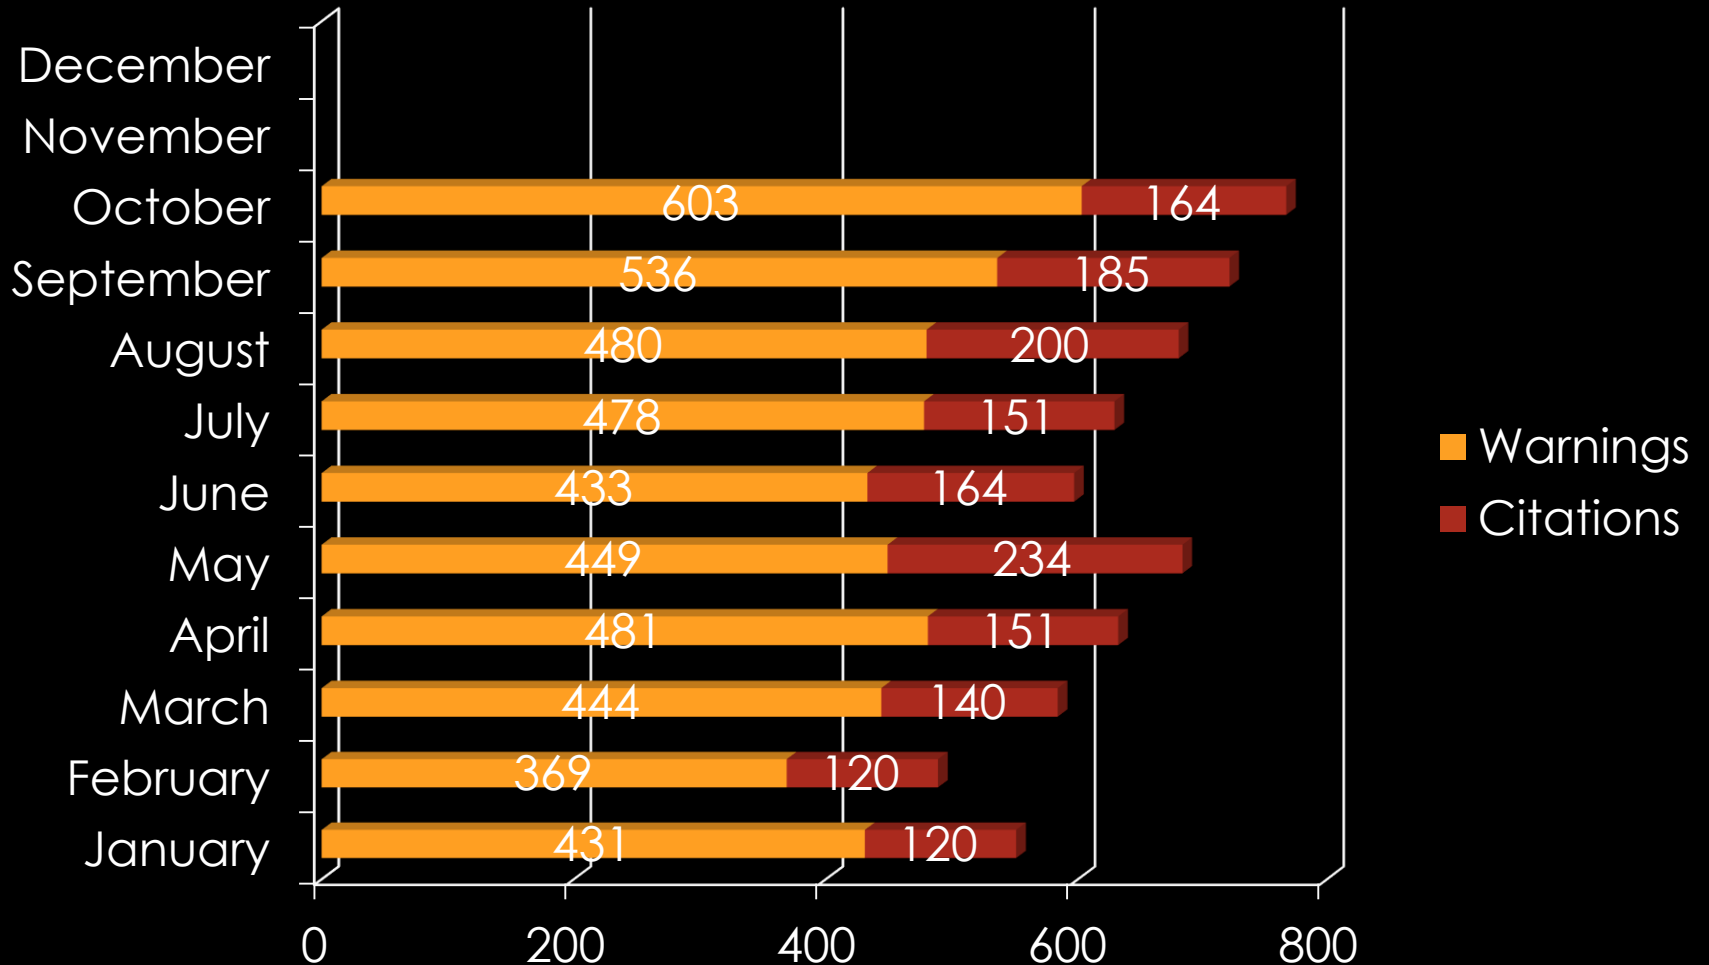

CITATIONS & WARNINGS