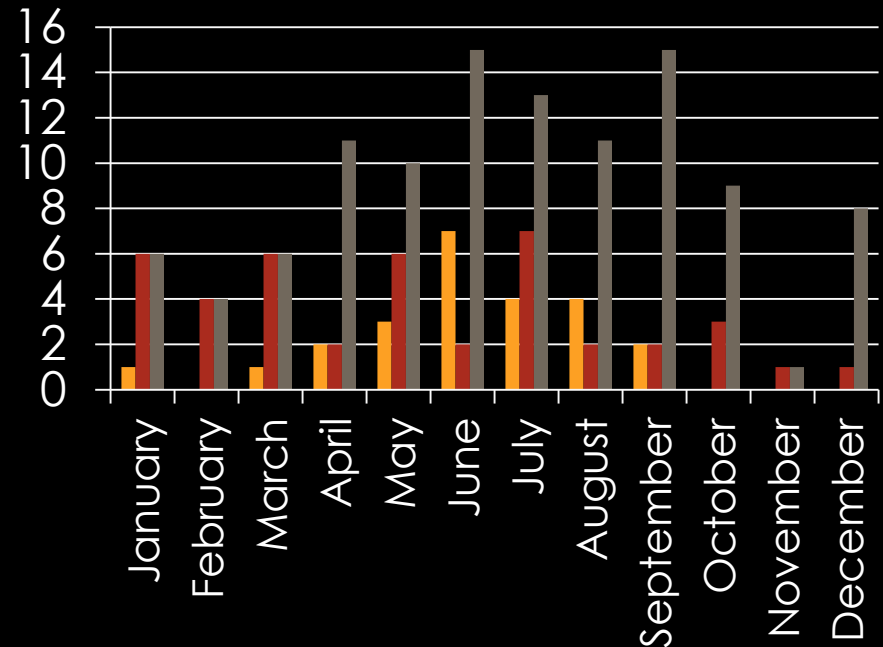

Owatonna Crime Data

October 2013

TOTAL EVENTS

TRAFFIC STOPS

	Jan	Feb	Mar	April	May	Jun	July	Aug	Sept	Oct	Nov	Dec
2013	548	496	589	634	622	564	630	671	711	788		
2012	666	803	702	738	645	596	740	878	565	670	557	592
2011	787	791	966	971	978	649	732	593	688	619	531	625

PART I CRIMES

	2011	2012	2013
Homicide	0	0	0
Rape	5	7	2
Robbery	11	1	5
Aggravated Assault	18	24	23
Burglary	118	75	93
Theft	345	485	388
Vehicle Theft	19	19	21
Arson	0	4	2

DISORDERLY & NUISANCE VIOLATIONS

Disorderly violations

2013 2012 2011

Nuisance violations

2013 2012 2011

ANIMAL CONTROL CALLS

■ 2013 ■ 2012 ■ 2011

Total Animal Calls:

1295