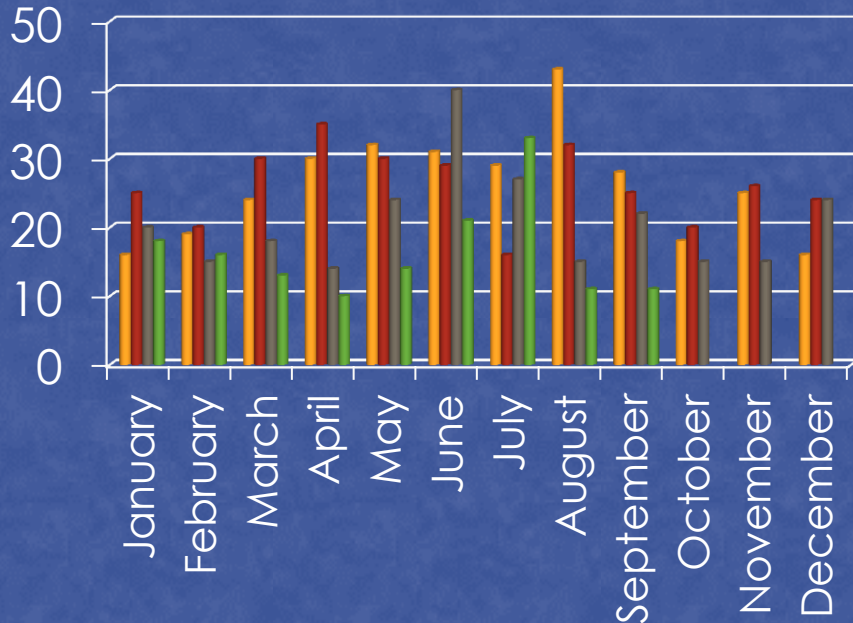

Owatonna Crime Data

September 2012

TOTAL EVENTS

TRAFFIC STOPS

	Jan	Feb	Mar	April	May	Jun	July	Aug	Sept	Oct	Nov	Dec
2009	1284	1175	1102	1168	1172	915	1049	1137	999	1122	1059	1061
2010	1053	939	1298	1319	1299	1419	1498	1342	1187	1221	913	714
2011	787	791	966	971	978	649	732	593	688	619	531	625
2012	666	803	702	738	645	596	740	878	565			

CITATIONS & WARNINGS

ARRESTS

September 2012

- **Warrant Arrests:**
More than 1 officer may get credit for a warrant arrest
- **Adult Arrests:**
Only the primary officer (as recorded in LOGIS) gets credit for the arrest
- **Juvenile Arrests:**
Only the primary officer (as recorded in LOGIS) gets credit for the arrest

PART I CRIMES

	2008	2009	2010	2011	2012
Homicide	0	0	0	0	0
Rape	0	7	4	5	7
Robbery	1	3	4	11	1
Aggravated Assault	17	20	28	18	23
Burglary	79	81	75	118	52
Theft	432	352	379	345	343
Vehicle Theft	18	16	20	19	14
Arson	6	1	1	0	1

DISORDERLY & NUISANCE VIOLATIONS

Disorderly violations

2009 2010 2011 2012

Nuisance violations

2009 2010 2011 2012

ANIMAL CONTROL CALLS

■ 2008
 ■ 2009
 ■ 2010
 ■ 2011
 ■ 2012

Total Animal Calls:
 1207
 1324
 1420
 1455
 1422 (through 09/30/12)