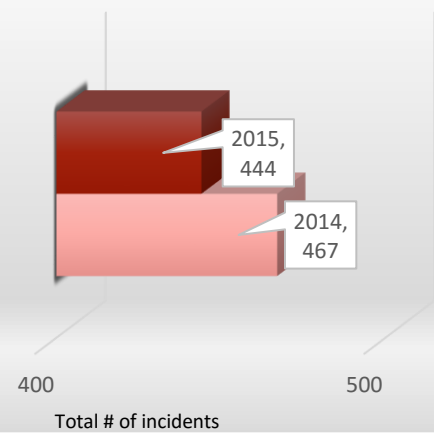

2015 VS 2014 STATISTICS

Incidents