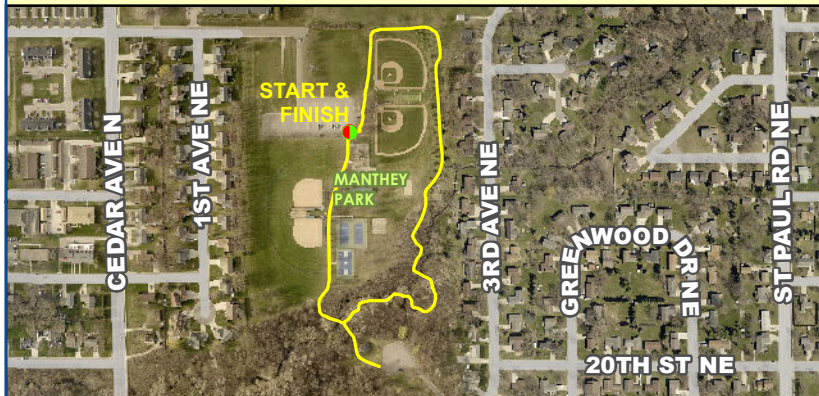

Park Size:
225 Acres

Park
Founded:
1963

Passport
Trail
Length:
1.75 Miles

MINERAL SPRINGS PARK

Park Size:
48 Acres

Park
Founded:
1877

Passport
Trail
Length:
0.76 Miles

LEO RUDOLPH NATURE RESERVE

Park Size:
57 Acres

Park
Founded:
1963

Passport
Trail
Length:
1.37 Miles

MANTHEY PARK

Park Size:
30 Acres

Park
Founded:
1970

Passport
Trail
Length:
0.63 Miles

MUCKLE TRAIL