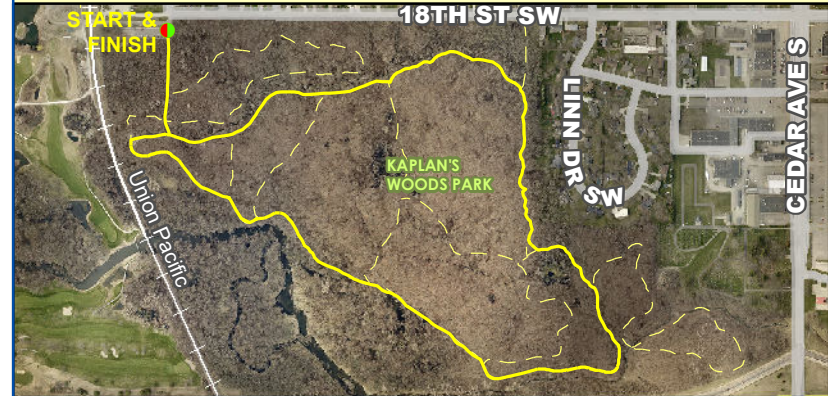

CITY OF OWATONNA PASSPORT

● Trail Start & Finish ~ Passport Trail

August 22, 2017

DARTTS PARK

Park Size:
18 Acres

Park
Founded:
1915

Passport
Trail
Length:
0.86 Miles

KAPLAN'S WOODS TRAIL

Park Size:
225 Acres

Park
Founded:
1963

Passport
Trail
Length:
1.75 Miles

MINERAL SPRINGS PARK

Park Size:
48 Acres

Park
Founded:
1877

Passport
Trail
Length:
0.76 Miles

LEO RUDOLPH NATURE RESERVE

Park Size:
57 Acres

Park
Founded:
1963

Passport
Trail
Length:
1.37 Miles

MANTHEY PARK

Park Size:
30 Acres

Park
Founded:
1970

Passport
Trail
Length:
0.63 Miles

MUCKLE TRAIL

Greenway
Size:
41 Acres

Trail
Const.:
2013

Passport
Trail Len.:
1.12 Miles